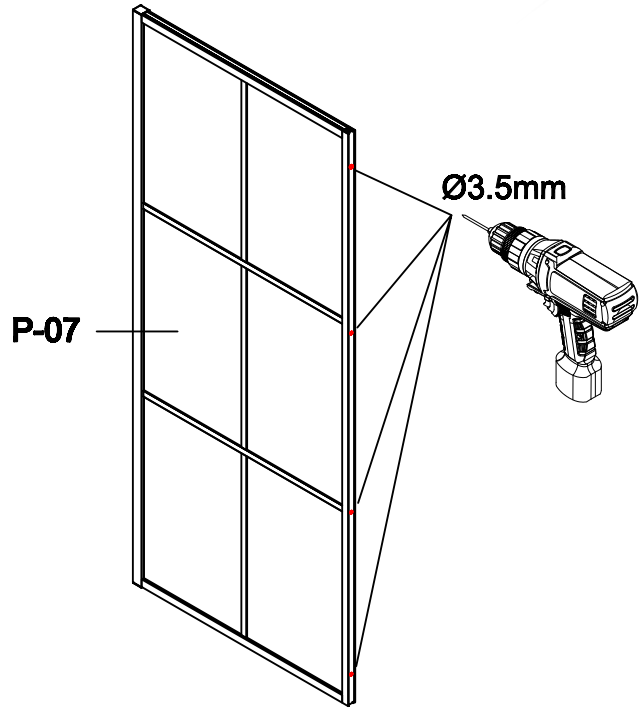

S-07

S-11

GSV WALL

Fit with magnetic door installation

Fit with luck door installation

this part in luck door package

Fit with magnetic door installation

Fit with luck door installation

- A=
- 50WALL=495mm
- 60WALL=595mm
- 70WALL=695mm
- 80WALL=795mm
- 90WALL=895mm
- 100WALL=995mm

GNG

GNG

G-17

G-18

G-18

G-03

G-17