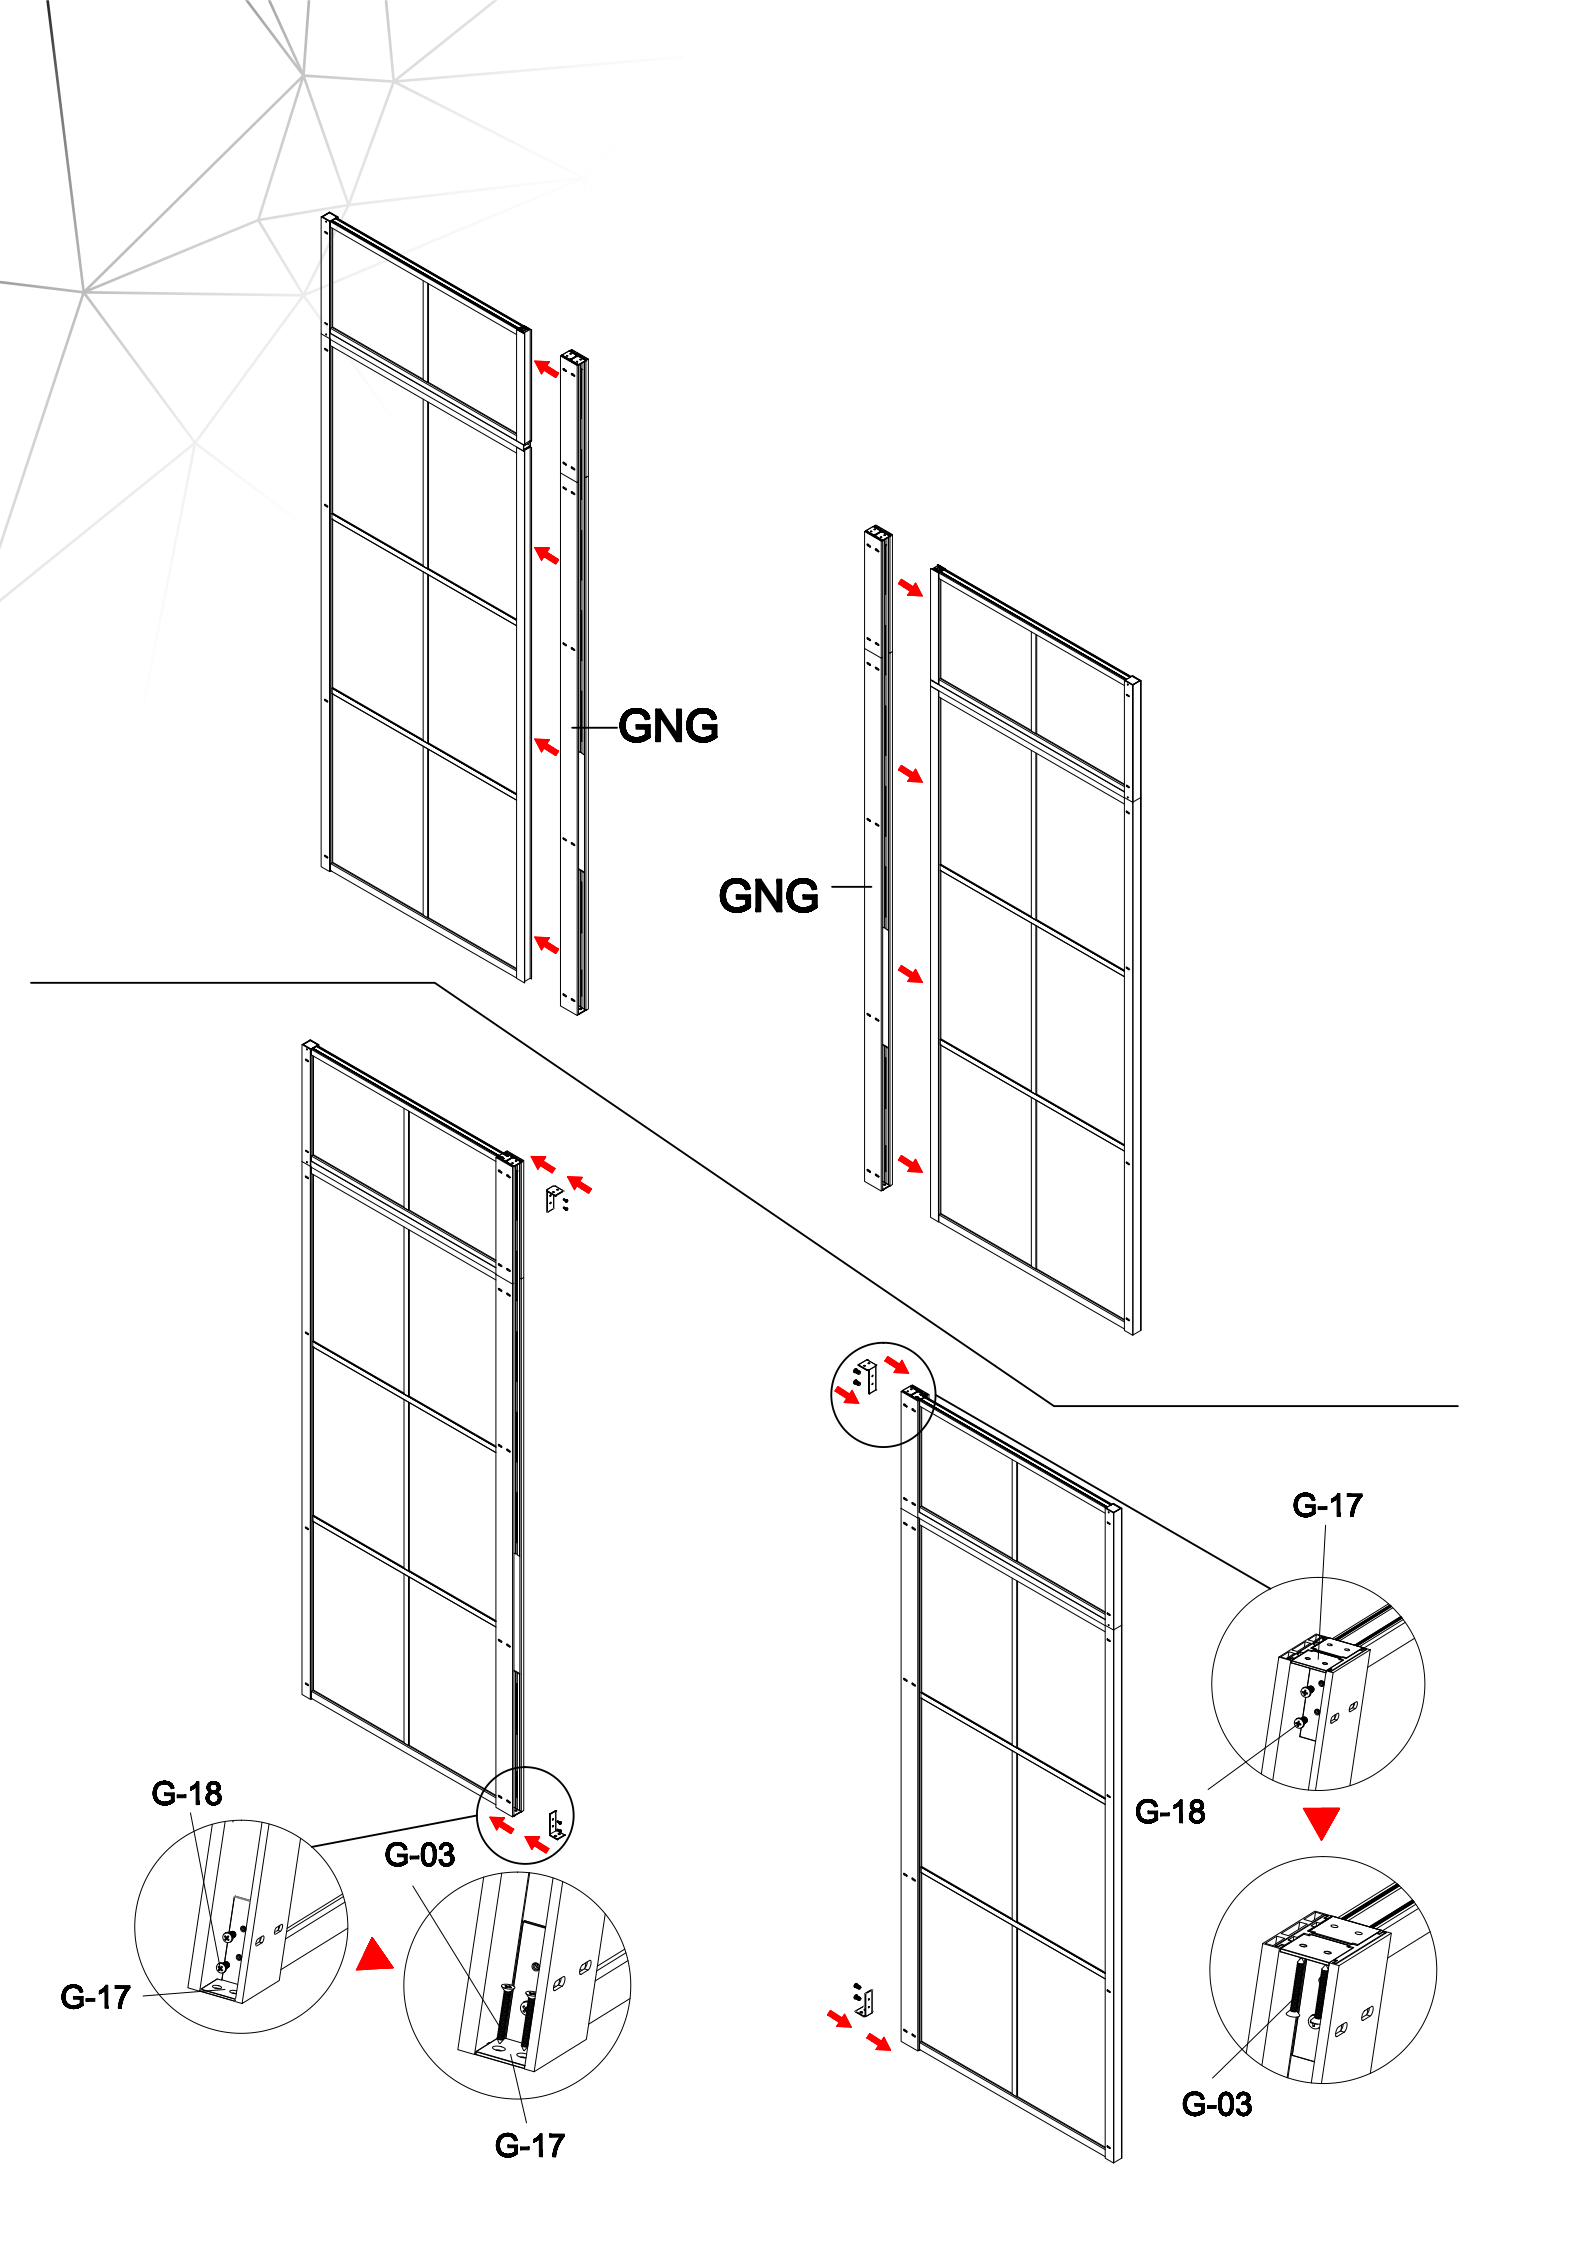

GSV LCK B

GSV GNG

GSV 012 GNG

GSV TOP PART

Size confirm method 1

Add the dimensions of the two products
subtract 60mm to 76mm

G-09

Size confirm method 2

- A=
- 50WALL=495mm
- 60WALL=595mm
- 70WALL=695mm
- 80WALL=795mm
- 90WALL=895mm
- 100WALL=995mm

GNG

GNG

G-17

G-18

G-18

G-03

G-17

G-17

G-03

W-04

G-04

Don't twist it too tight

Some ref size
 B=
 50+50=995-1050mm
 60+60=1195-1205mm
 70+70=1395-1405mm
 80+80=1595-1605mm
 90+90=1795-1805mm
 100+100=1995-2005mm

Refer this side

S-09