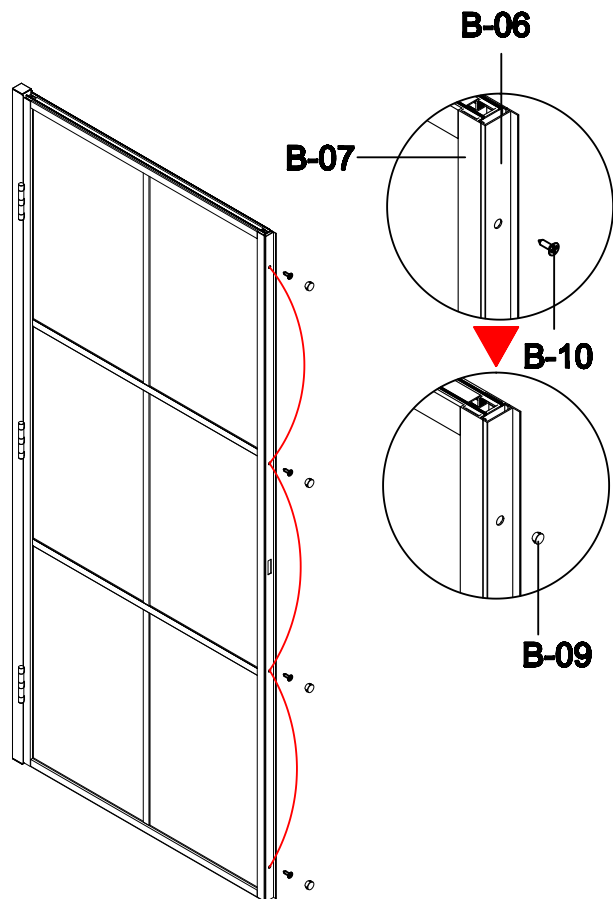

S-07

S-11

GSV WALL

Fit with magnetic door installation

Fit with luck door installation

this part in luck door package

Fit with magnetic door installation

Fit with luck door installation

GSV LCK B

GSV GNG

GSV 012 GNG

GSV TOP PART

Size confirm method 1

Add the dimensions of the two products
subtract 60mm to 76mm

G-09

Size confirm method 2

- A=
- 50WALL=495mm
- 60WALL=595mm
- 70WALL=695mm
- 80WALL=795mm
- 90WALL=895mm
- 100WALL=995mm

GNG

GNG

G-17

G-18

G-18

G-03

G-17

G-17

G-03

W-04

G-04

Don't twist it too tight

Some ref size
 B=
 50+50=995-1050mm
 60+60=1195-1205mm
 70+70=1395-1405mm
 80+80=1595-1605mm
 90+90=1795-1805mm
 100+100=1995-2005mm

Refer this side

S-09