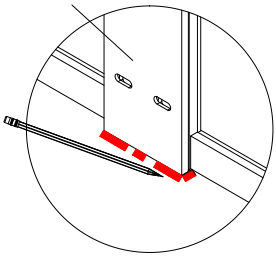

S-07

S-11

GSV WALL

Fit with magnetic door installation

Fit with luck door installation

this part in luck door package

Fit with magnetic door installation

Fit with luck door installation

GSV LCK B

GSV GNG

GSV 012 GNG

GSV TOP PART

Size confirm method 1

Add the dimensions of the two products
subtract 60mm to 76mm

G-09

Size confirm method 2

- A=
- 50WALL=495mm
- 60WALL=595mm
- 70WALL=695mm
- 80WALL=795mm
- 90WALL=895mm
- 100WALL=995mm

GNG

GNG

G-17

G-18

G-18

G-03

G-17