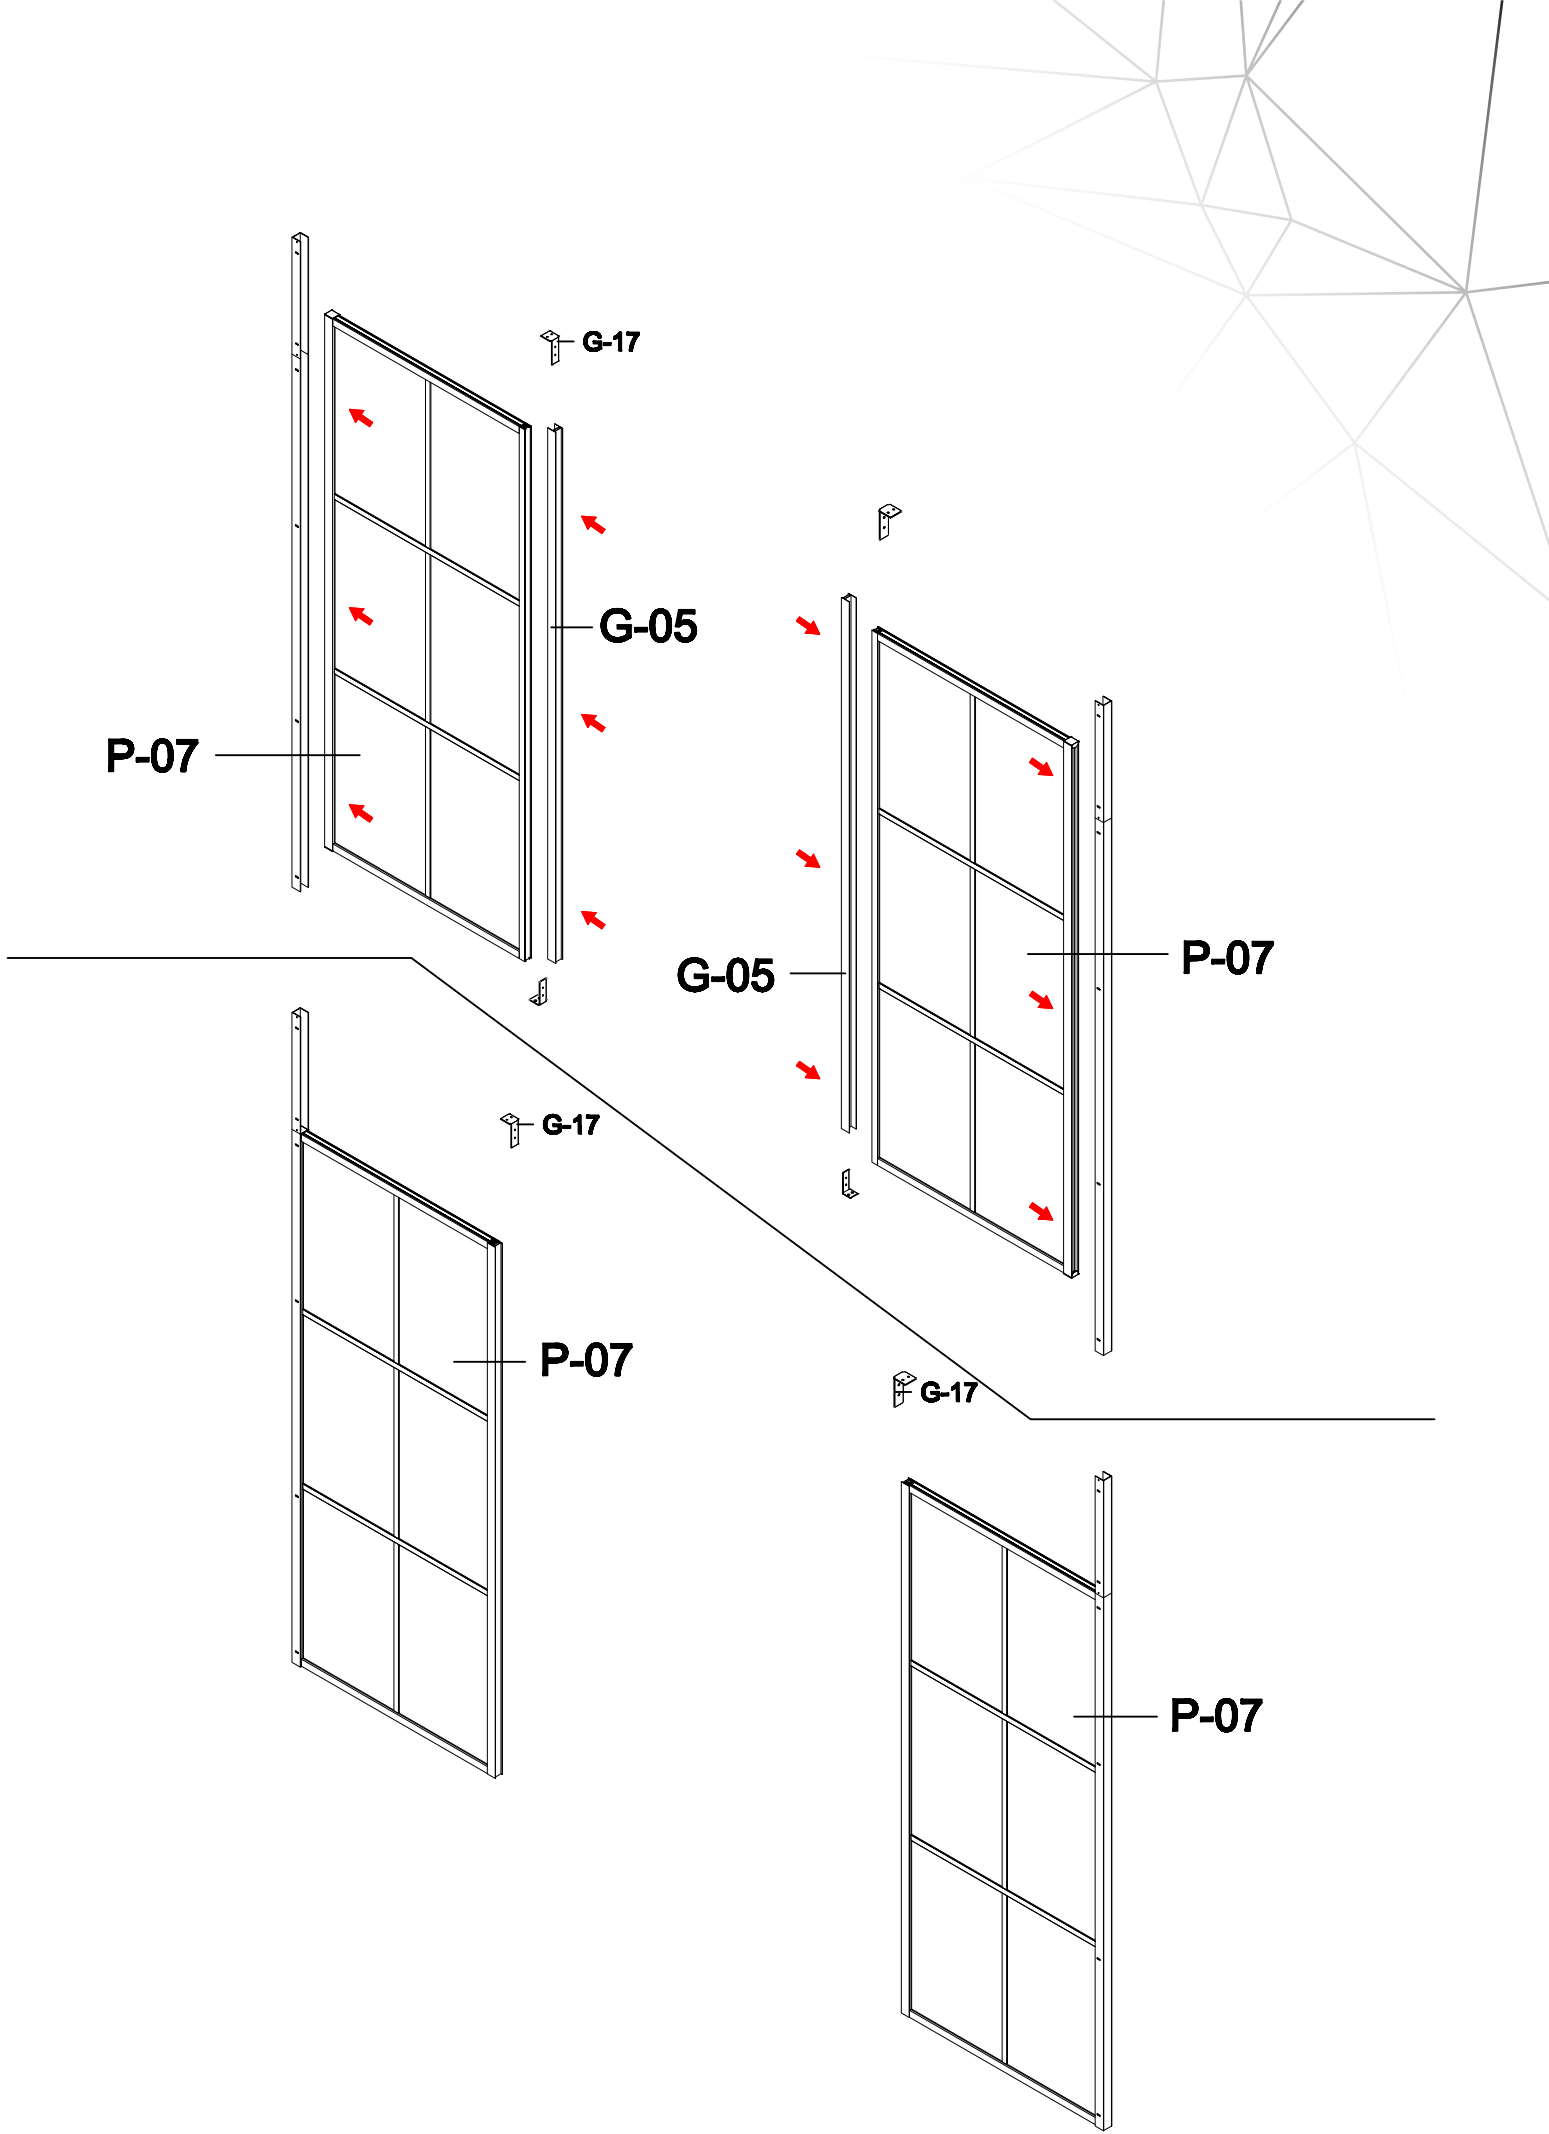

S-07

S-11

GSV WALL

Fit with magnetic door installation

Fit with luck door installation

this part in luck door package

Fit with magnetic door installation

Fit with luck door installation

GSV LCK B

GSV GNG

GSV 012 GNG

GSV TOP PART

Size confirm method 1

Add the dimensions of the two products
subtract 60mm to 76mm

G-09

Size confirm method 2

- A=
- 50WALL=495mm
- 60WALL=595mm
- 70WALL=695mm
- 80WALL=795mm
- 90WALL=895mm
- 100WALL=995mm

GNG

GNG

G-17

G-18

G-18

G-03

G-17

G-17

G-03

W-04

G-04

Don't twist it too tight

Some ref size
 B=
 50+50=995-1050mm
 60+60=1195-1205mm
 70+70=1395-1405mm
 80+80=1595-1605mm
 90+90=1795-1805mm
 100+100=1995-2005mm

Refer this side

S-09