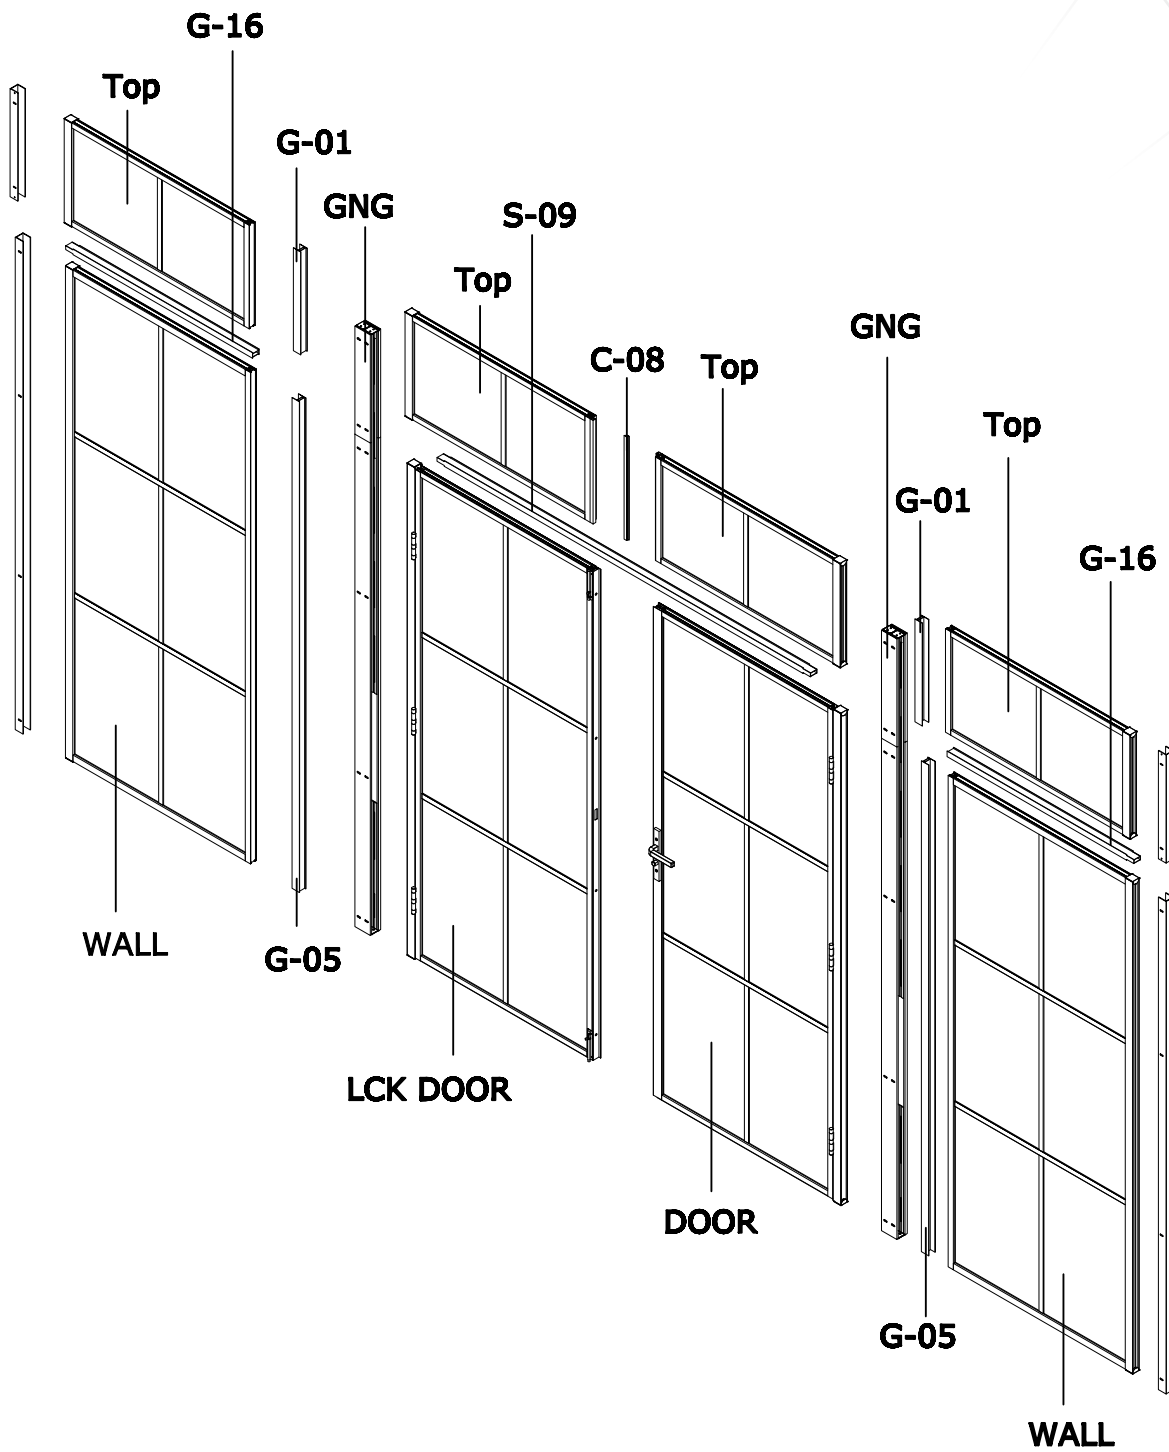

S-07

S-11

GSV WALL

Fit with magnetic door installation

Fit with luck door installation

this part in luck door package

Fit with magnetic door installation

Fit with luck door installation

GSV LCK B

GSV GNG

GSV 012 GNG

GSV TOP PART

Size confirm method 1

Add the dimensions of the two products
subtract 60mm to 76mm

G-09

Size confirm method 2

- A=
- 50WALL=495mm
- 60WALL=595mm
- 70WALL=695mm
- 80WALL=795mm
- 90WALL=895mm
- 100WALL=995mm

GNG

GNG

G-17

G-18

G-18

G-03

G-17

G-17

G-03

W-04

G-04

Don't twist it too tight

Some ref size
 B=
 50+50=995-1050mm
 60+60=1195-1205mm
 70+70=1395-1405mm
 80+80=1595-1605mm
 90+90=1795-1805mm
 100+100=1995-2005mm

Refer this side

S-09