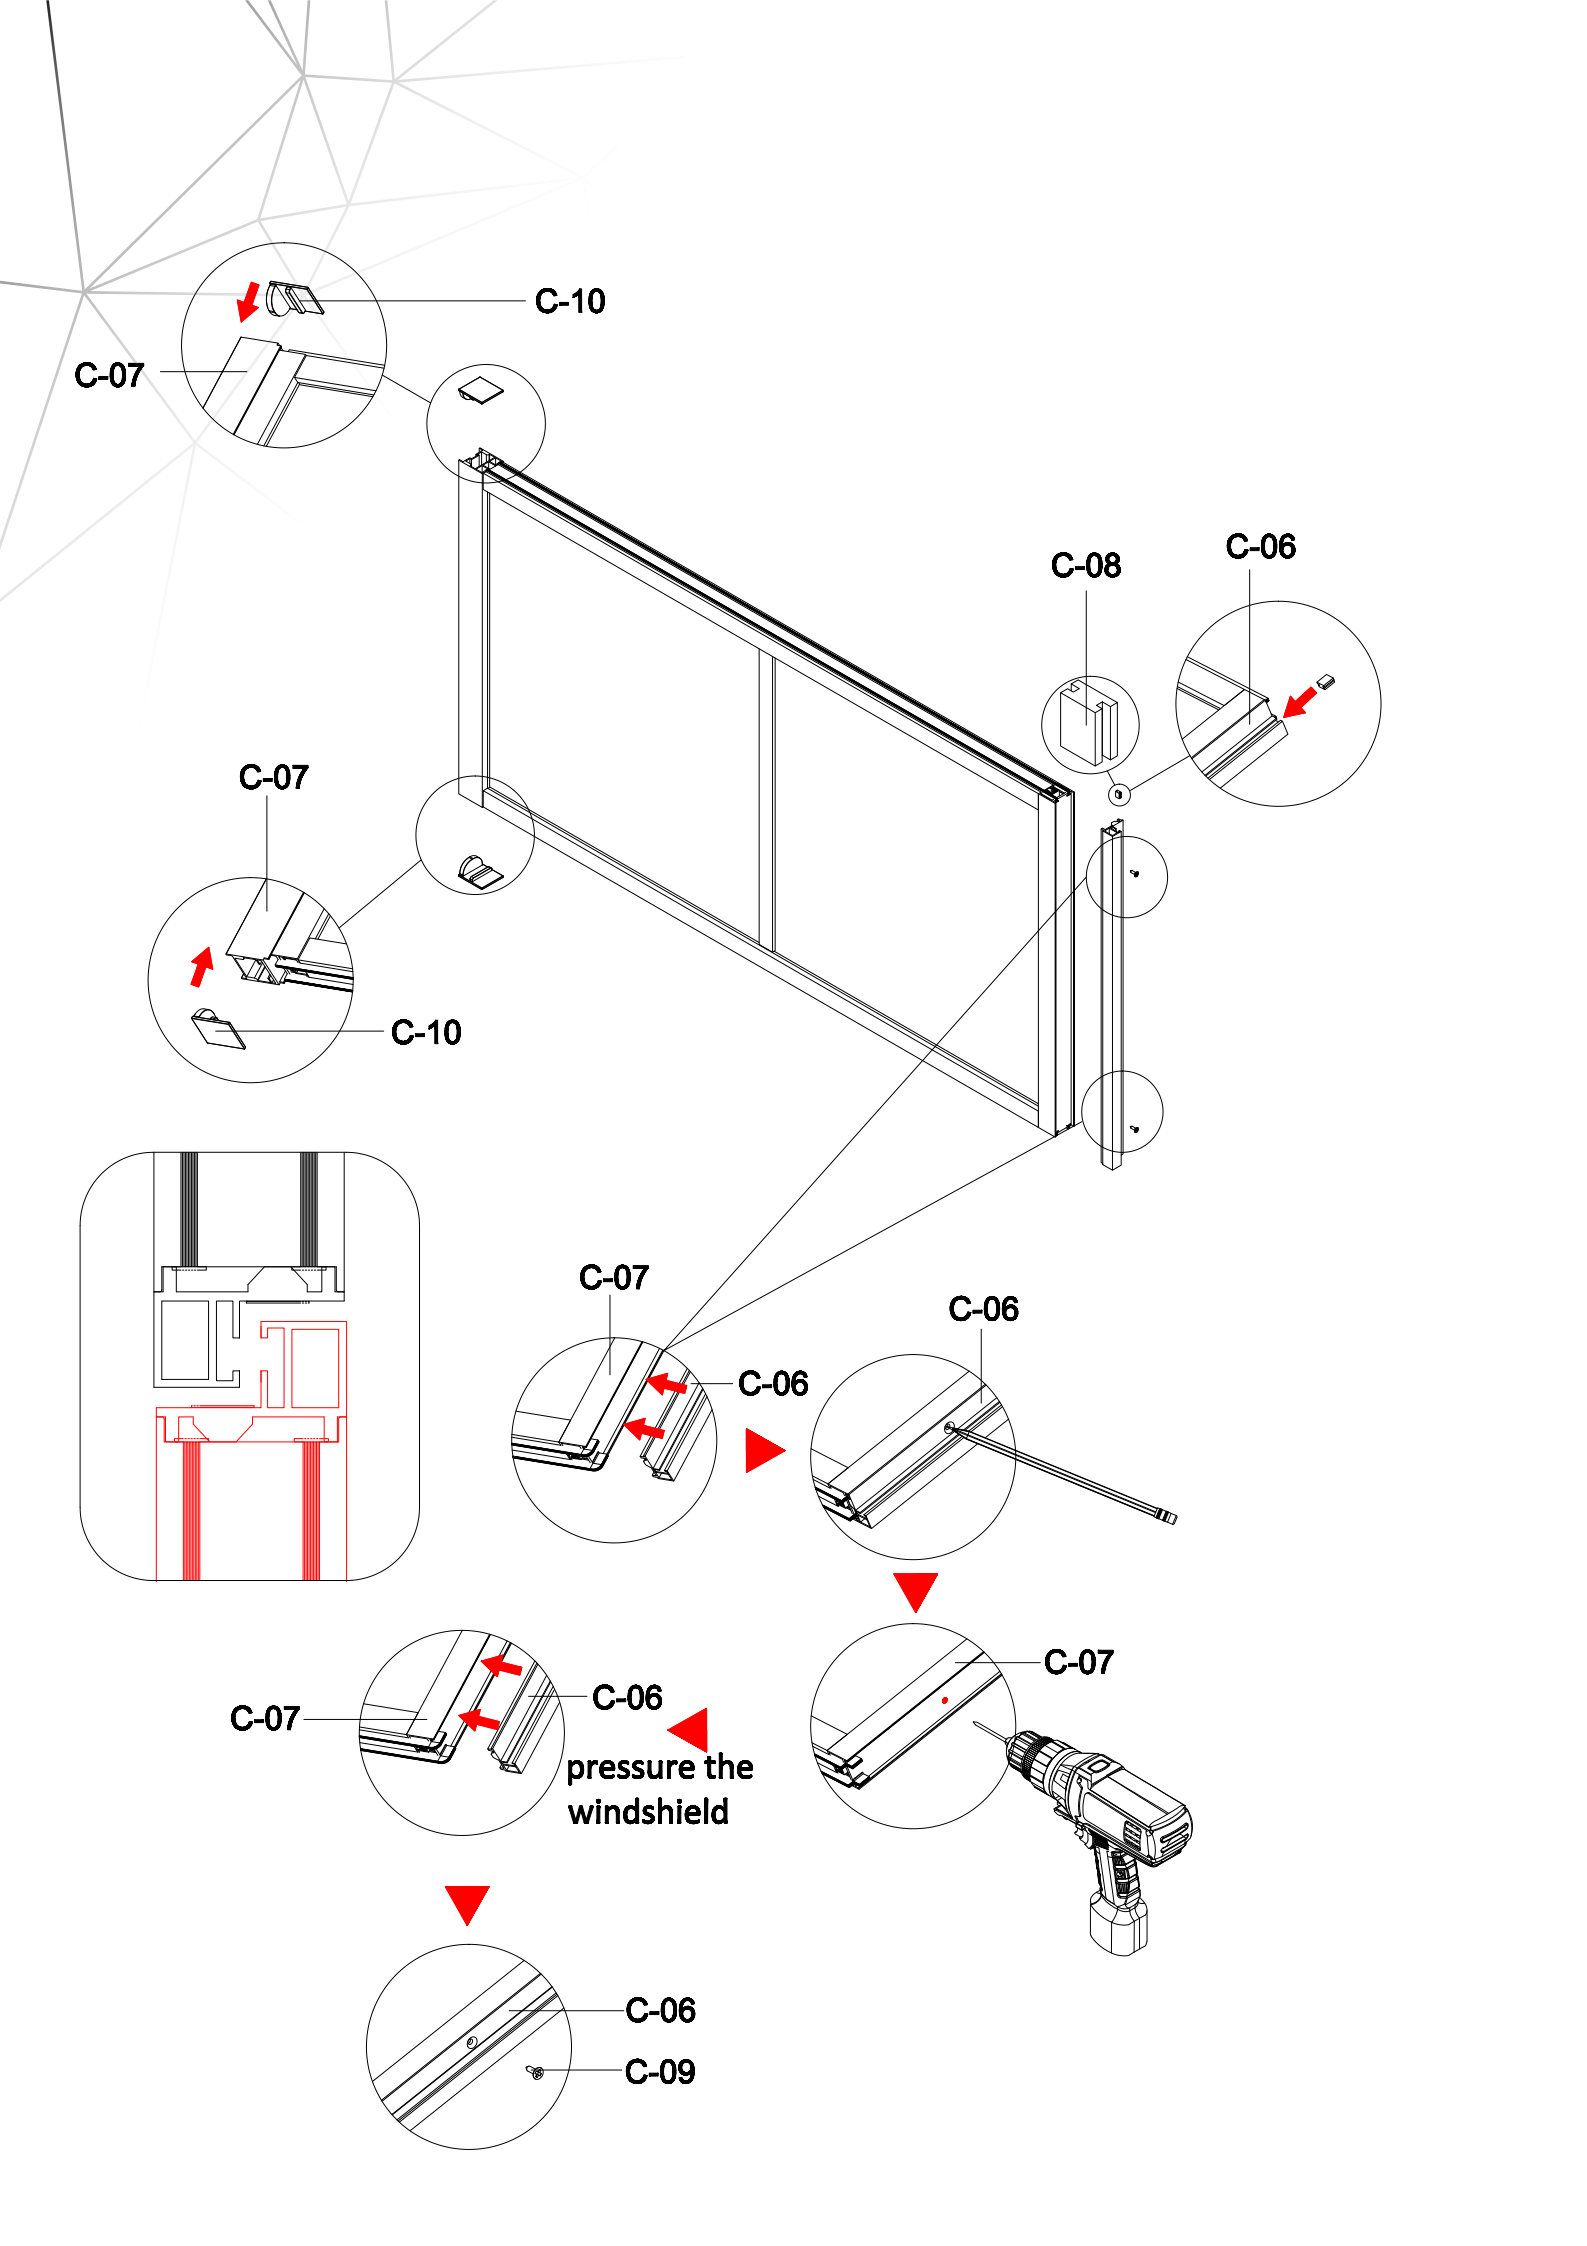

S-07

S-11

GSV WALL

Fit with magnetic door installation

Fit with luck door installation

this part in luck door package

Fit with magnetic door installation

Fit with luck door installation

GSV LCK B

GSV GNG

GSV 012 GNG

GSV TOP PART

Size confirm method 1

Add the dimensions of the two products
subtract 60mm to 76mm

G-09

Size confirm method 2

- A=
- 50WALL=495mm
- 60WALL=595mm
- 70WALL=695mm
- 80WALL=795mm
- 90WALL=895mm
- 100WALL=995mm

GNG

GNG

G-17

G-18

G-18

G-03

G-17

G-17

G-03

W-04

G-04

Don't twist it too tight

Some ref size
 B=
 50+50=995-1050mm
 60+60=1195-1205mm
 70+70=1395-1405mm
 80+80=1595-1605mm
 90+90=1795-1805mm
 100+100=1995-2005mm

Refer this side

S-09