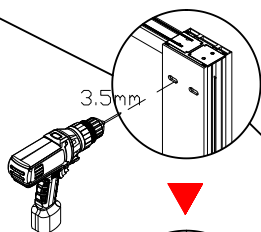

- A=
- 50WALL=495mm
- 60WALL=595mm
- 70WALL=695mm
- 80WALL=795mm
- 90WALL=895mm
- 100WALL=995mm

GNG

GNG

G-17

G-18

G-18

G-03

G-17

G-17

G-03

W-04

G-04

Don't twist it too tight

Some ref size
 B=
 50+50=995-1050mm
 60+60=1195-1205mm
 70+70=1395-1405mm
 80+80=1595-1605mm
 90+90=1795-1805mm
 100+100=1995-2005mm

Refer this side

S-09