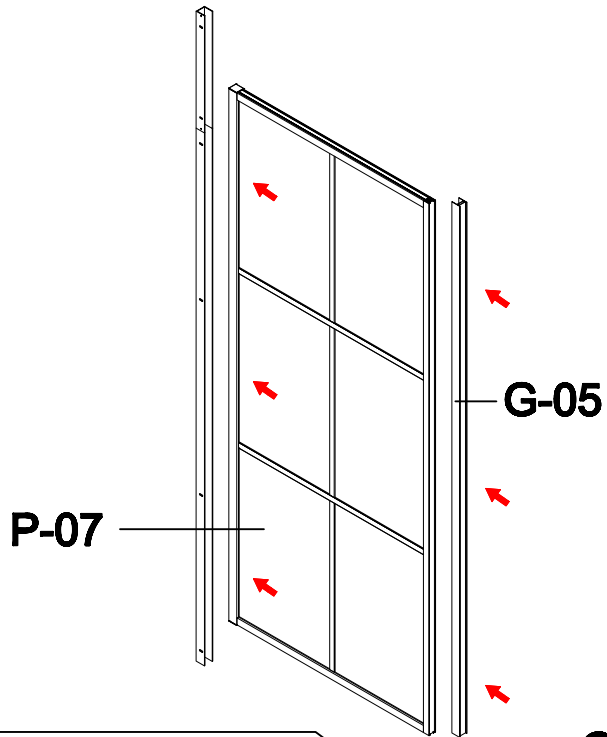

S-07

S-11

GSV WALL

Fit with magnetic door installation

Fit with luck door installation

this part in luck door package

Fit with magnetic door installation

Fit with luck door installation

GSV LCK B

GSV GNG

GSV 012 GNG

GSV TOP PART

Size confirm method 1

Add the dimensions of the two products
subtract 60mm to 76mm

G-09

Size confirm method 2

- A=
- 50WALL=495mm
- 60WALL=595mm
- 70WALL=695mm
- 80WALL=795mm
- 90WALL=895mm
- 100WALL=995mm

GNG

GNG

G-17

G-18

G-18

G-03

G-17

G-17

G-03

W-04

G-04

Don't twist it too tight

Some ref size
 B=
 50+50=995-1050mm
 60+60=1195-1205mm
 70+70=1395-1405mm
 80+80=1595-1605mm
 90+90=1795-1805mm
 100+100=1995-2005mm

Refer this side

S-09