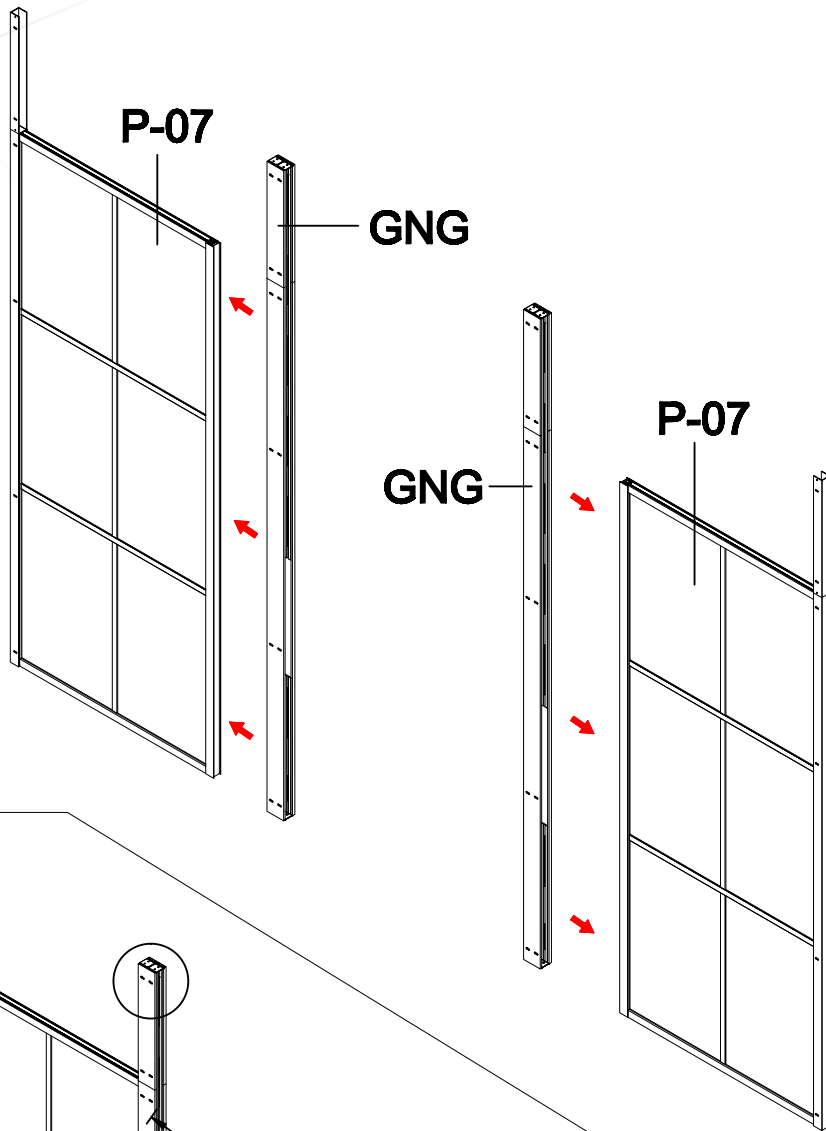

S-07

S-11

GSV WALL

Fit with magnetic door installation

Fit with luck door installation

this part in luck door package

Fit with magnetic door installation

Fit with luck door installation

GSV LCK B

GSV GNG

GSV 012 GNG

GSV TOP PART

Size confirm method 1

Add the dimensions of the two products
subtract 60mm to 76mm

G-09

Size confirm method 2

- A=
- 50WALL=495mm
- 60WALL=595mm
- 70WALL=695mm
- 80WALL=795mm
- 90WALL=895mm
- 100WALL=995mm

GNG

GNG

G-17

G-18

G-18

G-03

G-17

G-17

G-03

W-04

G-04

Don't twist it too tight

Some ref size
 B=
 50+50=995-1050mm
 60+60=1195-1205mm
 70+70=1395-1405mm
 80+80=1595-1605mm
 90+90=1795-1805mm
 100+100=1995-2005mm

Refer this side

S-09