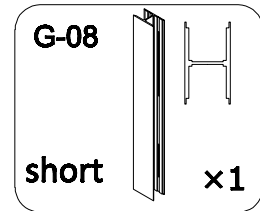

GSV LCK B

GSV GNG

GSV 012 GNG

GSV TOP PART

Size confirm method 1

Add the dimensions of the two products
subtract 60mm to 76mm

G-09

Size confirm method 2

- A=
- 50WALL=495mm
- 60WALL=595mm
- 70WALL=695mm
- 80WALL=795mm
- 90WALL=895mm
- 100WALL=995mm

GNG

GNG

G-17

G-18

G-18

G-03

G-17

G-17

G-03

W-04

G-04

Don't twist it too tight

Some ref size
 B=
 50+50=995-1050mm
 60+60=1195-1205mm
 70+70=1395-1405mm
 80+80=1595-1605mm
 90+90=1795-1805mm
 100+100=1995-2005mm

Refer this side

S-09