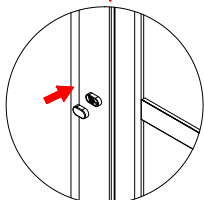

GSV LCK B

GSV GNG

GSV 012 GNG

GSV TOP PART

Size confirm method 1

Add the dimensions of the two products
subtract 60mm to 76mm

G-09

Size confirm method 2

- A=
- 50WALL=495mm
- 60WALL=595mm
- 70WALL=695mm
- 80WALL=795mm
- 90WALL=895mm
- 100WALL=995mm

GNG

GNG

G-17

G-18

G-18

G-03

G-17

G-17

G-03

W-04

G-04

Don't twist it too tight

Some ref size
 B=
 50+50=995-1050mm
 60+60=1195-1205mm
 70+70=1395-1405mm
 80+80=1595-1605mm
 90+90=1795-1805mm
 100+100=1995-2005mm

Refer this side

S-09