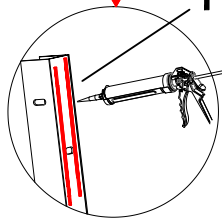

S-07

S-11

GSV WALL

Fit with magnetic door installation

Fit with luck door installation

this part in luck door package

Fit with magnetic door installation

Fit with luck door installation

GSV LCK B

GSV GNG

GSV 012 GNG

GSV TOP PART

Size confirm method 1

Add the dimensions of the two products
subtract 60mm to 76mm

G-09

Size confirm method 2

- A=
- 50WALL=495mm
- 60WALL=595mm
- 70WALL=695mm
- 80WALL=795mm
- 90WALL=895mm
- 100WALL=995mm

GNG

GNG

G-17

G-18

G-18

G-03

G-17