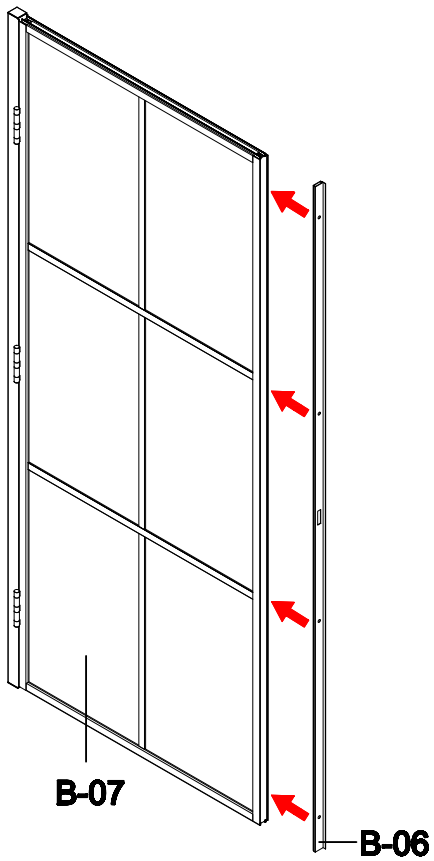

S-07

S-11

GSV WALL

Fit with magnetic door installation

Fit with luck door installation

this part in luck door package

Fit with magnetic door installation

Fit with luck door installation

GSV LCK B

GSV GNG

GSV 012 GNG

GSV TOP PART

Size confirm method 1

Add the dimensions of the two products
subtract 60mm to 76mm

G-09

Size confirm method 2

- A=
- 50WALL=495mm
- 60WALL=595mm
- 70WALL=695mm
- 80WALL=795mm
- 90WALL=895mm
- 100WALL=995mm

GNG

GNG

G-17

G-18

G-18

G-03

G-17

G-17

G-03

W-04

G-04

Don't twist it too tight

Some ref size
 B=
 50+50=995-1050mm
 60+60=1195-1205mm
 70+70=1395-1405mm
 80+80=1595-1605mm
 90+90=1795-1805mm
 100+100=1995-2005mm

Refer this side

S-09