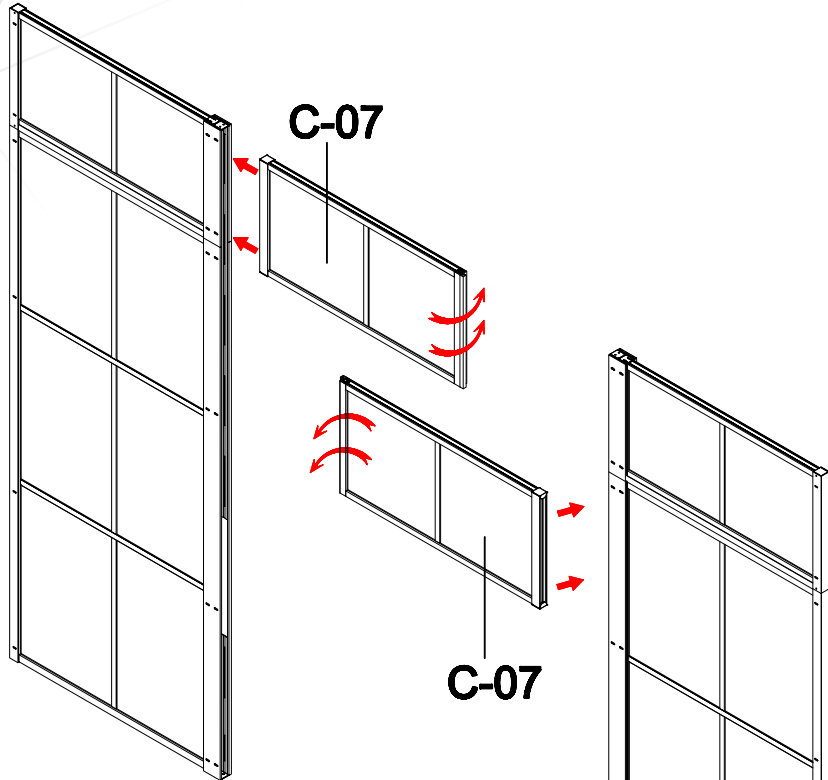

- A=
- 50WALL=495mm
- 60WALL=595mm
- 70WALL=695mm
- 80WALL=795mm
- 90WALL=895mm
- 100WALL=995mm

GNG

GNG

G-17

G-18

G-18

G-03

G-17

G-17

G-03

W-04

G-04

Don't twist it too tight

Some ref size
 B=
 50+50=995-1050mm
 60+60=1195-1205mm
 70+70=1395-1405mm
 80+80=1595-1605mm
 90+90=1795-1805mm
 100+100=1995-2005mm

Refer this side

S-09