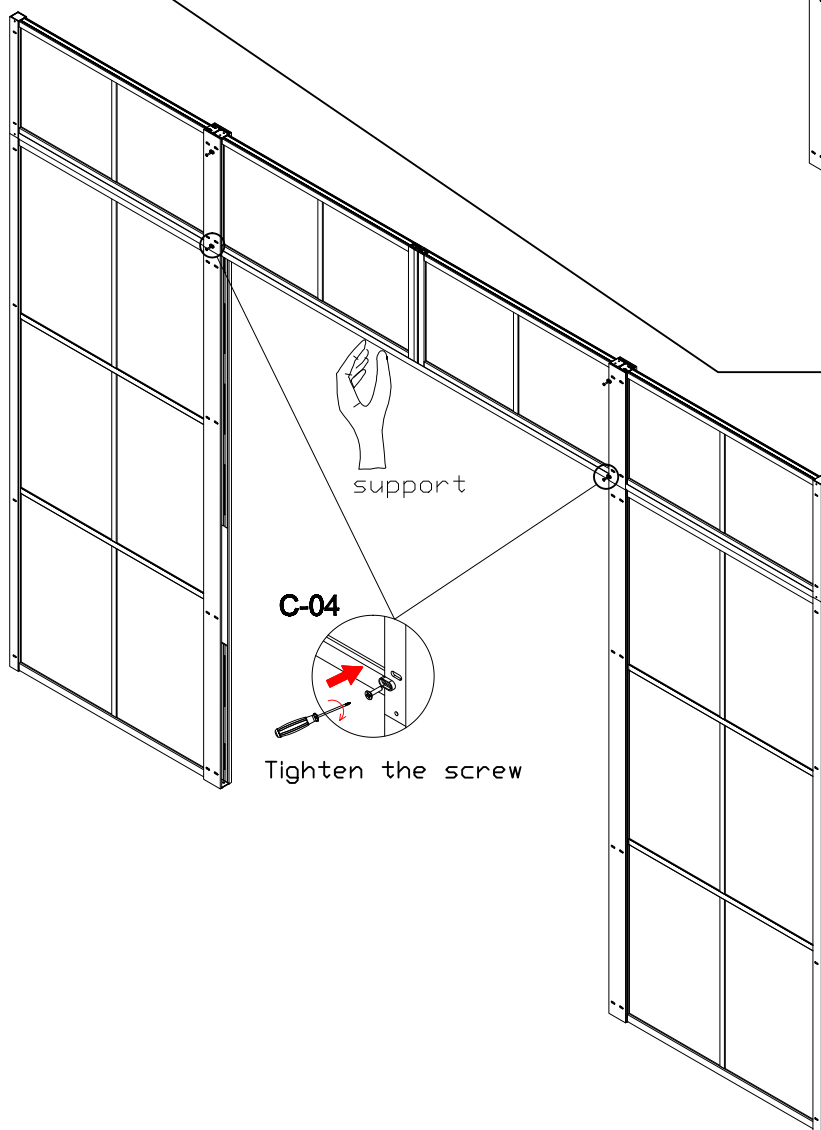

- A=
- 50WALL=495mm
- 60WALL=595mm
- 70WALL=695mm
- 80WALL=795mm
- 90WALL=895mm
- 100WALL=995mm

GNG

GNG

G-17

G-18

G-18

G-03

G-17

G-17

G-03

W-04

G-04

Don't twist it too tight

Some ref size
 B=
 50+50=995-1050mm
 60+60=1195-1205mm
 70+70=1395-1405mm
 80+80=1595-1605mm
 90+90=1795-1805mm
 100+100=1995-2005mm

Refer this side

S-09