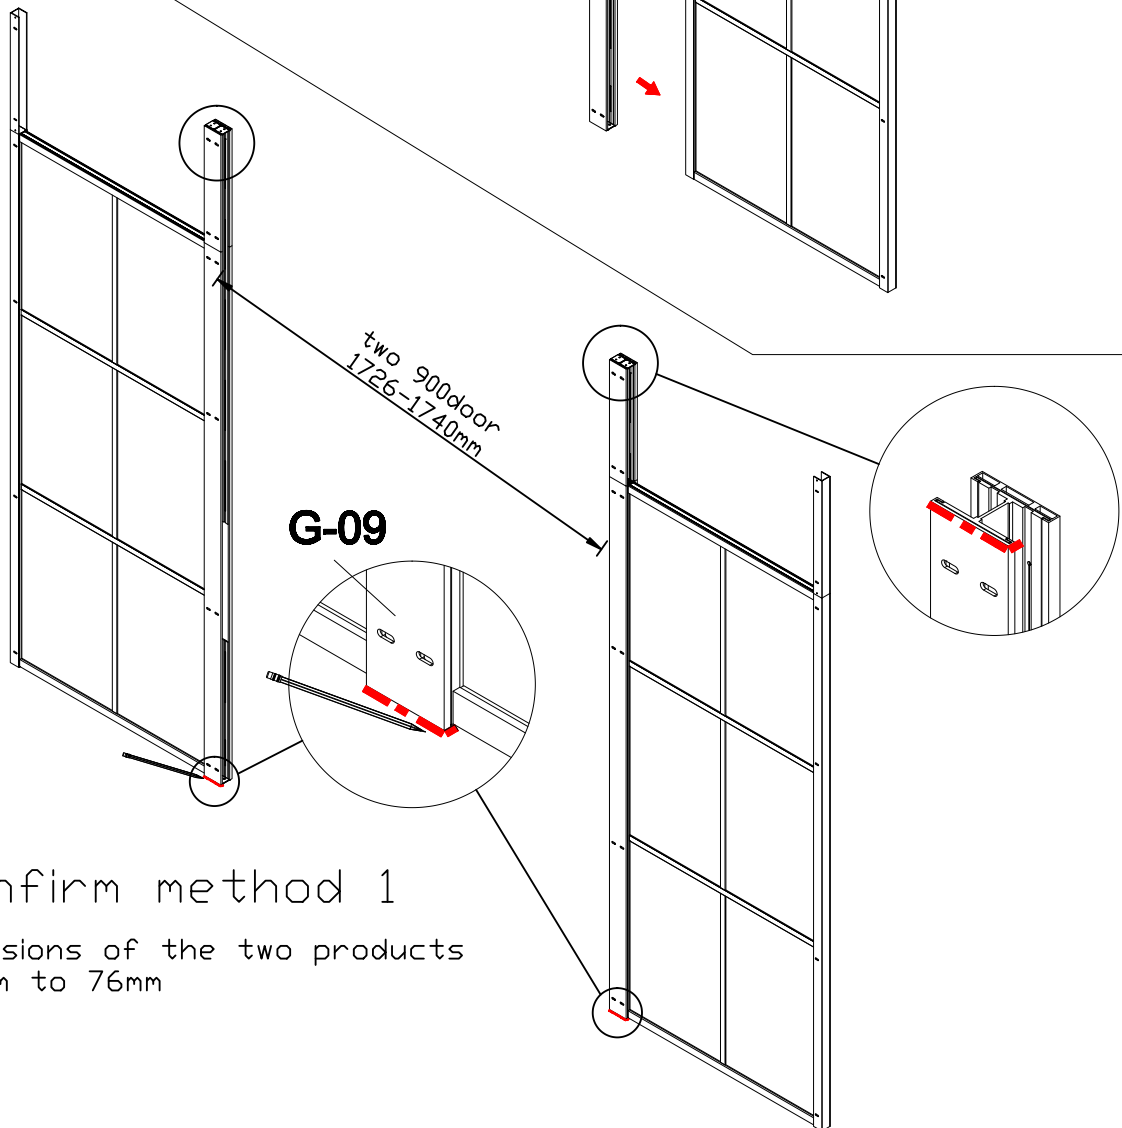

S-07

S-11

GSV WALL

Fit with magnetic door installation

Fit with luck door installation

this part in luck door package

Fit with magnetic door installation

Fit with luck door installation

GSV LCK B

GSV GNG

GSV 012 GNG

GSV TOP PART

Size confirm method 1

Add the dimensions of the two products
subtract 60mm to 76mm

G-09

Size confirm method 2

- A=
- 50WALL=495mm
- 60WALL=595mm
- 70WALL=695mm
- 80WALL=795mm
- 90WALL=895mm
- 100WALL=995mm

GNG

GNG

G-17

G-18

G-18

G-03

G-17

G-17

G-03

W-04

G-04

Don't twist it too tight

Some ref size
 B=
 50+50=995-1050mm
 60+60=1195-1205mm
 70+70=1395-1405mm
 80+80=1595-1605mm
 90+90=1795-1805mm
 100+100=1995-2005mm

Refer this side

S-09