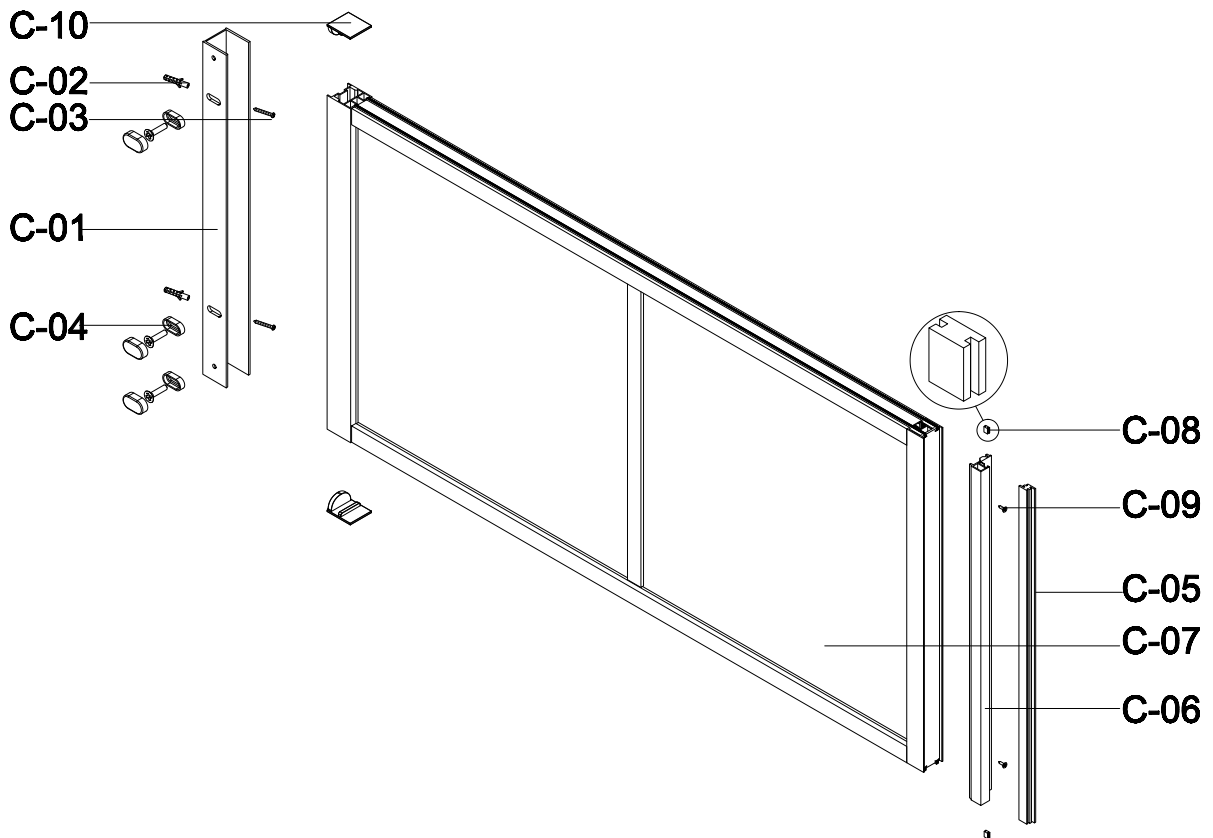

GSV LCK B

GSV GNG

GSV 012 GNG

GSV TOP PART

Size confirm method 1

Add the dimensions of the two products
subtract 60mm to 76mm

G-09

Size confirm method 2

- A=
- 50WALL=495mm
- 60WALL=595mm
- 70WALL=695mm
- 80WALL=795mm
- 90WALL=895mm
- 100WALL=995mm

GNG

GNG

G-17

G-18

G-18

G-03

G-17