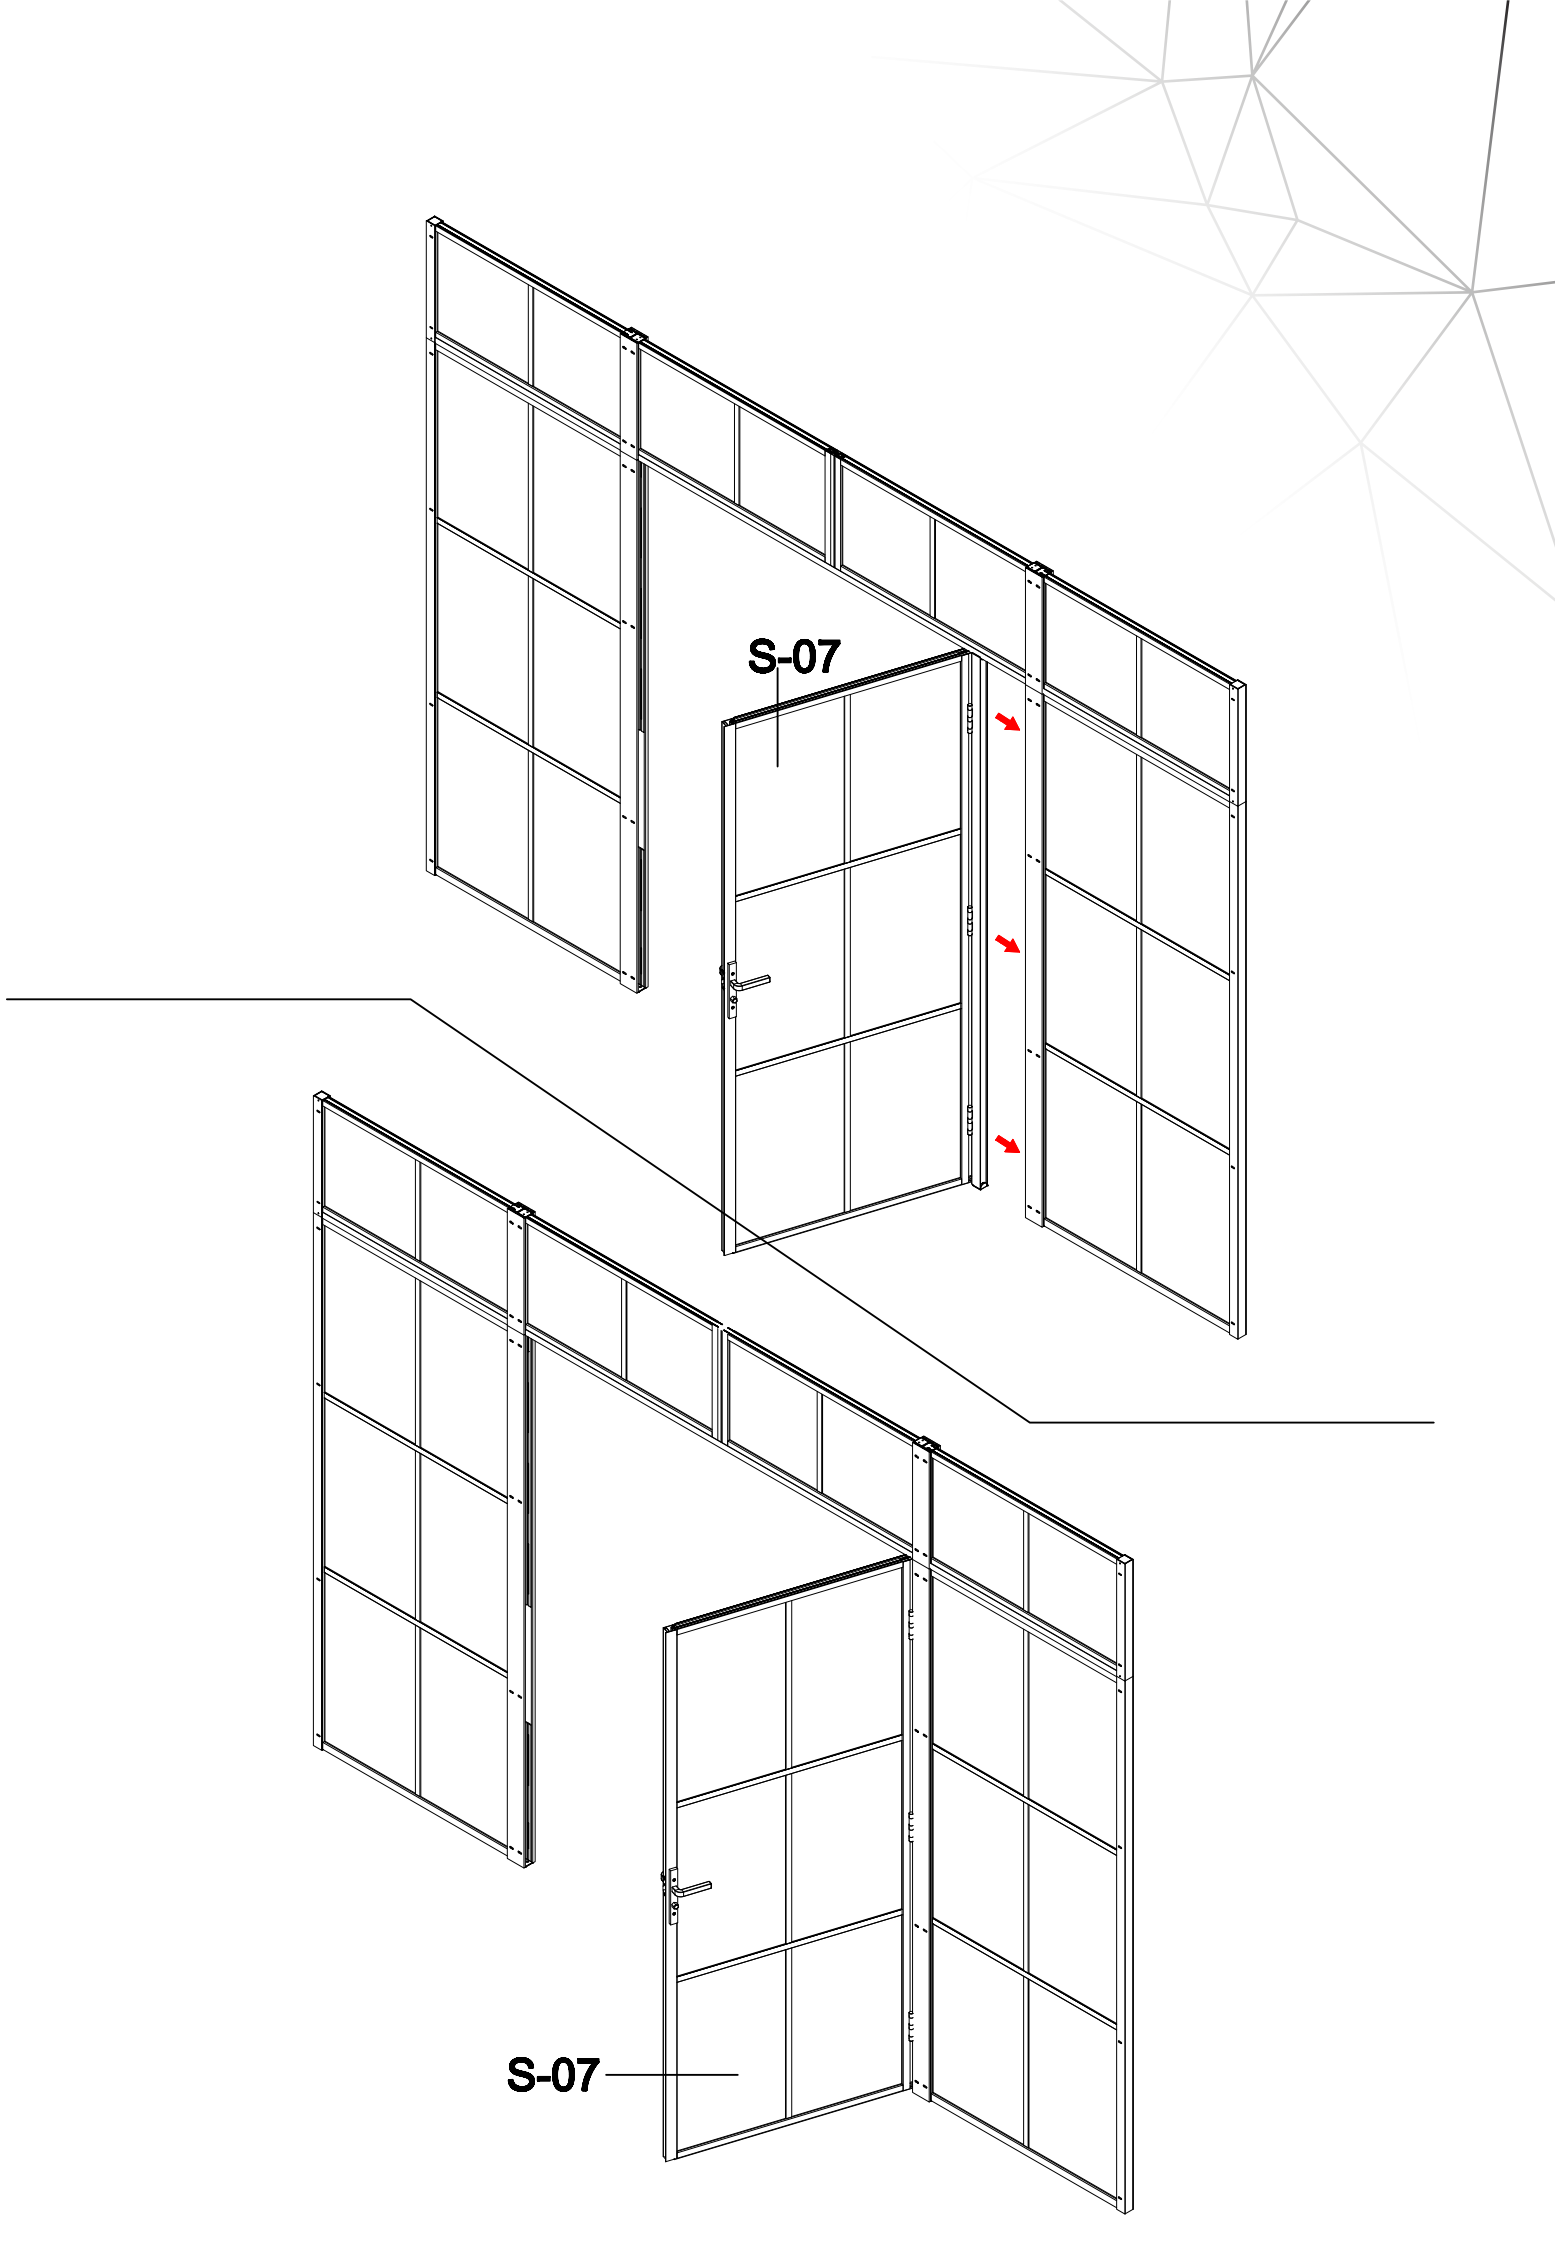

- A=
- 50WALL=495mm
- 60WALL=595mm
- 70WALL=695mm
- 80WALL=795mm
- 90WALL=895mm
- 100WALL=995mm

GNG

GNG

G-17

G-18

G-18

G-03

G-17

G-17

G-03

W-04

G-04

Don't twist it too tight

Some ref size
 B=
 50+50=995-1050mm
 60+60=1195-1205mm
 70+70=1395-1405mm
 80+80=1595-1605mm
 90+90=1795-1805mm
 100+100=1995-2005mm

Refer this side

S-09