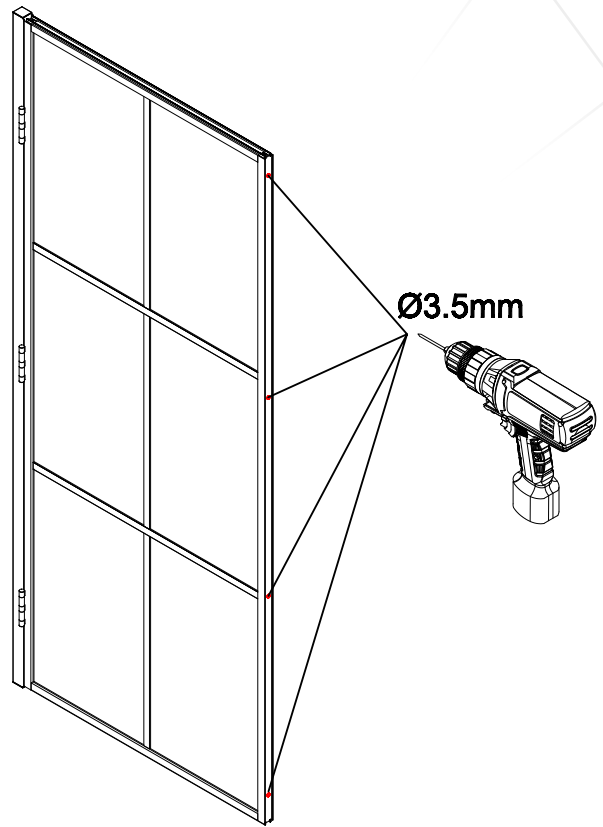

S-07

S-11

GSV WALL

Fit with magnetic door installation

Fit with luck door installation

this part in luck door package

Fit with magnetic door installation

Fit with luck door installation

GSV LCK B

GSV GNG

GSV 012 GNG

GSV TOP PART

Size confirm method 1

Add the dimensions of the two products
subtract 60mm to 76mm

G-09

Size confirm method 2

- A=
- 50WALL=495mm
- 60WALL=595mm
- 70WALL=695mm
- 80WALL=795mm
- 90WALL=895mm
- 100WALL=995mm

GNG

GNG

G-17

G-18

G-18

G-03

G-17

G-17

G-03

W-04

G-04

Don't twist it too tight

Some ref size
 B=
 50+50=995-1050mm
 60+60=1195-1205mm
 70+70=1395-1405mm
 80+80=1595-1605mm
 90+90=1795-1805mm
 100+100=1995-2005mm

Refer this side

S-09