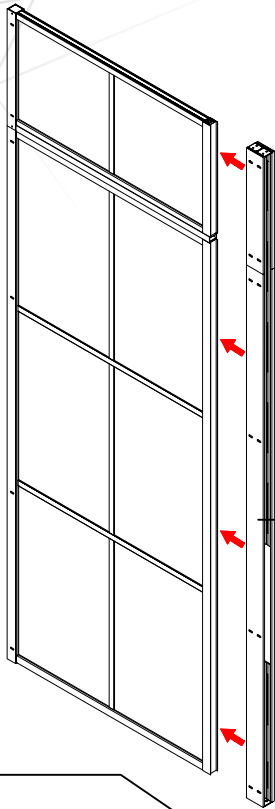

S-07

S-11

GSV WALL

Fit with magnetic door installation

Fit with luck door installation

this part in luck door package

Fit with magnetic door installation

Fit with luck door installation

GSV LCK B

GSV GNG

GSV 012 GNG

GSV TOP PART

Size confirm method 1

Add the dimensions of the two products
subtract 60mm to 76mm

G-09

Size confirm method 2

- A=
- 50WALL=495mm
- 60WALL=595mm
- 70WALL=695mm
- 80WALL=795mm
- 90WALL=895mm
- 100WALL=995mm

GNG

GNG

G-17

G-18

G-18

G-03

G-17

G-17

G-03

W-04

G-04

Don't twist it too tight

Some ref size
 B=
 50+50=995-1050mm
 60+60=1195-1205mm
 70+70=1395-1405mm
 80+80=1595-1605mm
 90+90=1795-1805mm
 100+100=1995-2005mm

Refer this side

S-09