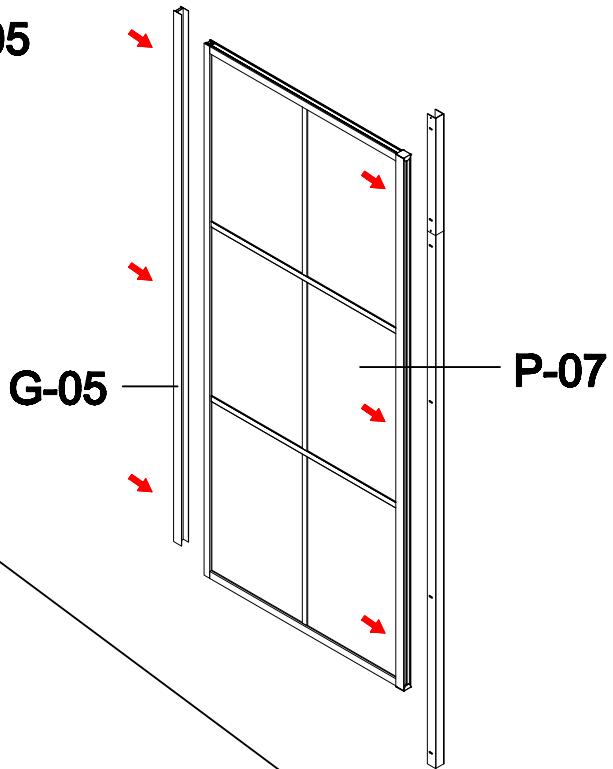

S-07

S-11

GSV WALL

Fit with magnetic door installation

Fit with luck door installation

this part in luck door package

Fit with magnetic door installation

Fit with luck door installation

GSV LCK B

GSV GNG

GSV 012 GNG

GSV TOP PART

Size confirm method 1

Add the dimensions of the two products
subtract 60mm to 76mm

G-09

Size confirm method 2

- A=
- 50WALL=495mm
- 60WALL=595mm
- 70WALL=695mm
- 80WALL=795mm
- 90WALL=895mm
- 100WALL=995mm

GNG

GNG

G-17

G-18

G-18

G-03

G-17

G-17

G-03

W-04

G-04

Don't twist it too tight

Some ref size
 B=
 50+50=995-1050mm
 60+60=1195-1205mm
 70+70=1395-1405mm
 80+80=1595-1605mm
 90+90=1795-1805mm
 100+100=1995-2005mm

Refer this side

S-09