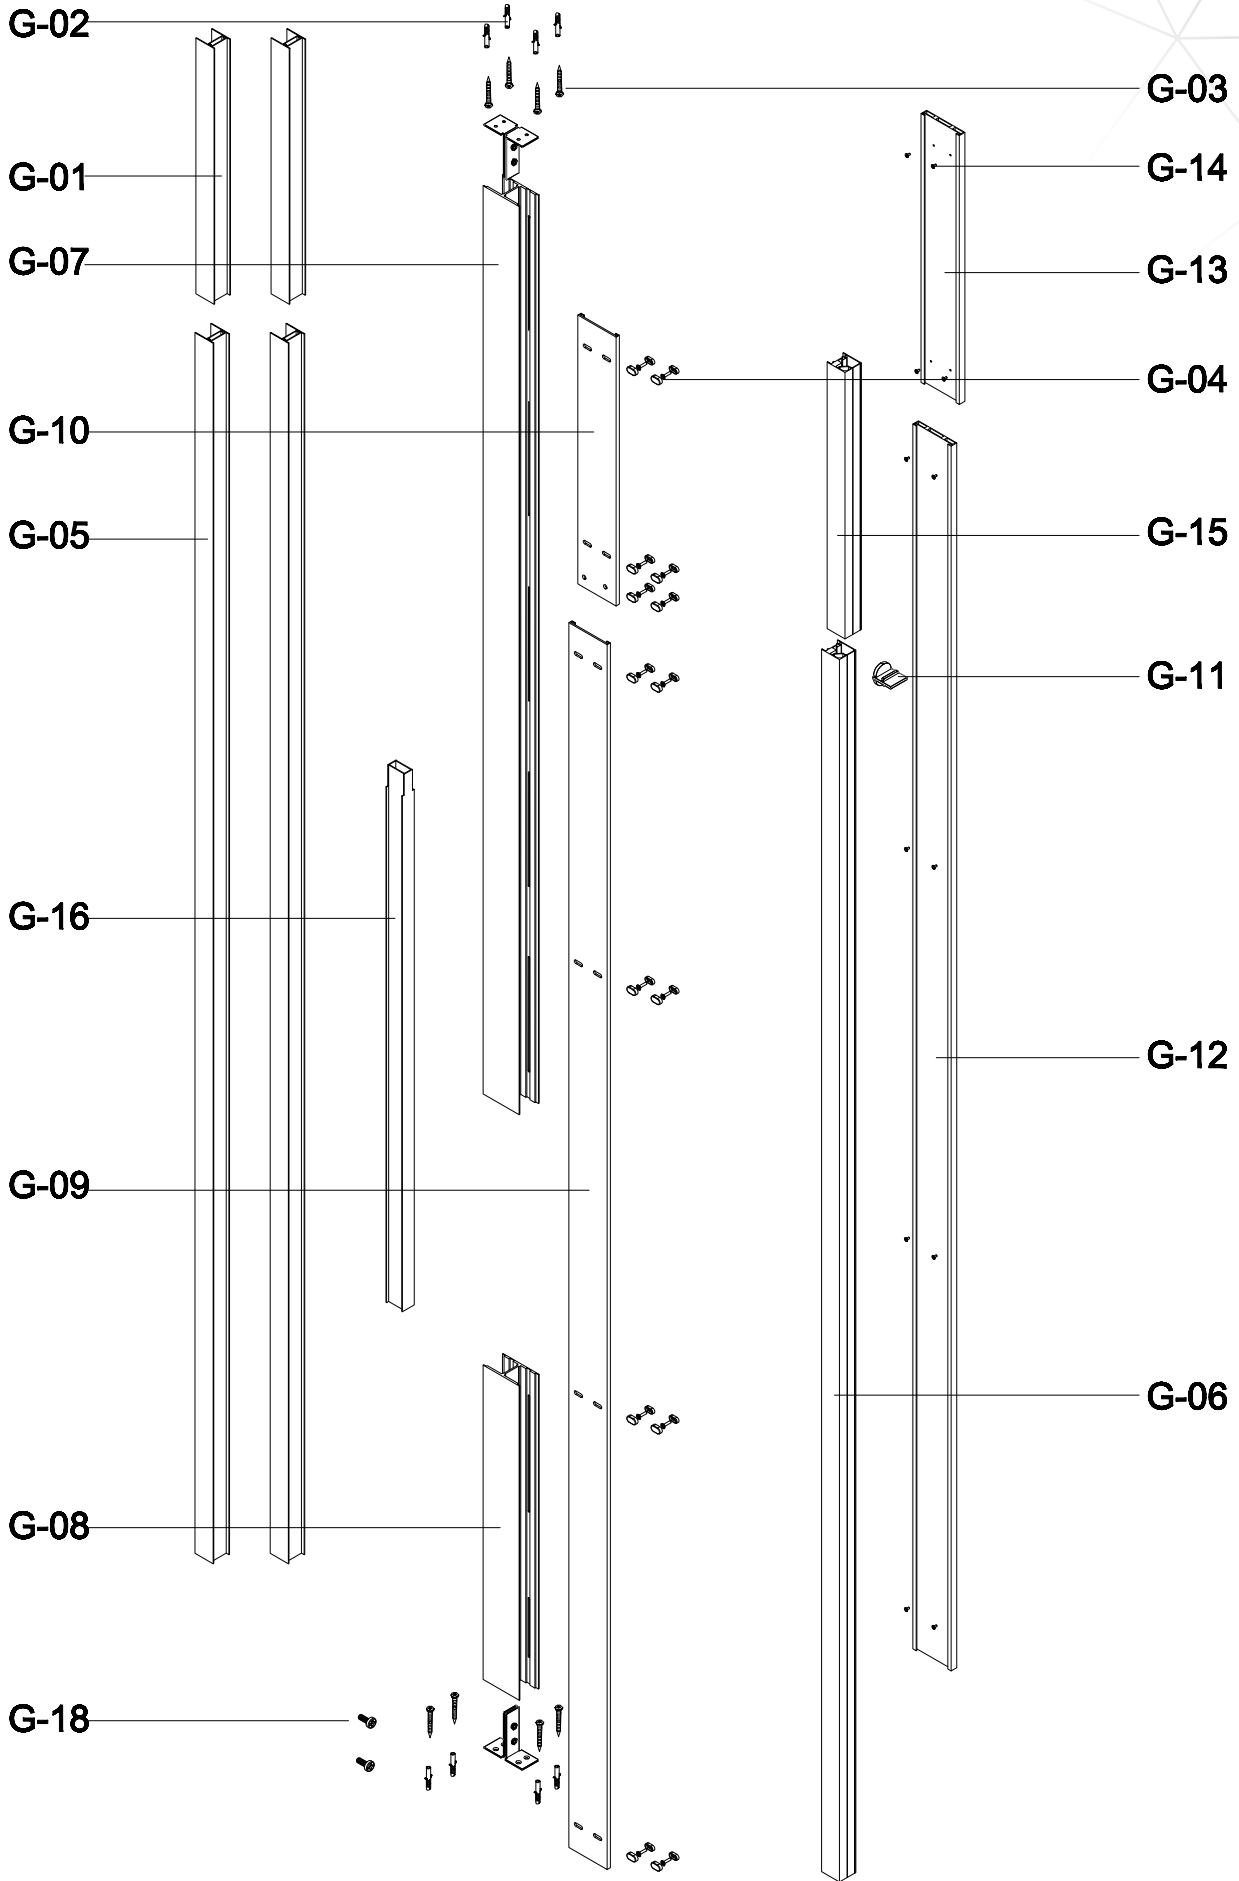

GSV LCK B

GSV GNG

GSV 012 GNG

GSV TOP PART

Size confirm method 1

Add the dimensions of the two products
subtract 60mm to 76mm

G-09

Size confirm method 2

- A=
- 50WALL=495mm
- 60WALL=595mm
- 70WALL=695mm
- 80WALL=795mm
- 90WALL=895mm
- 100WALL=995mm

GNG

GNG

G-17

G-18

G-18

G-03

G-17

G-17

G-03

W-04

G-04

Don't twist it too tight

Some ref size
 B=
 50+50=995-1050mm
 60+60=1195-1205mm
 70+70=1395-1405mm
 80+80=1595-1605mm
 90+90=1795-1805mm
 100+100=1995-2005mm

Refer this side

S-09