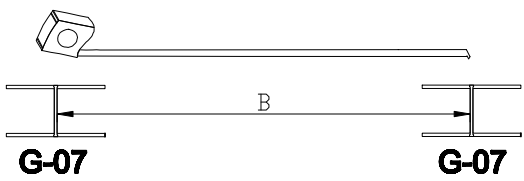

- A=
- 50WALL=495mm
- 60WALL=595mm
- 70WALL=695mm
- 80WALL=795mm
- 90WALL=895mm
- 100WALL=995mm

GNG

GNG

G-17

G-18

G-18

G-03

G-17

G-17

G-03

W-04

G-04

Don't twist it too tight

Some ref size
 B=
 50+50=995-1050mm
 60+60=1195-1205mm
 70+70=1395-1405mm
 80+80=1595-1605mm
 90+90=1795-1805mm
 100+100=1995-2005mm

Refer this side

S-09