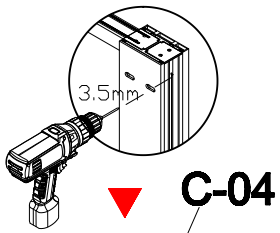

G-17

G-03

W-04

G-04

Don't twist it too tight

Some ref size
 B=
 50+50=995-1050mm
 60+60=1195-1205mm
 70+70=1395-1405mm
 80+80=1595-1605mm
 90+90=1795-1805mm
 100+100=1995-2005mm

Refer this side

S-09