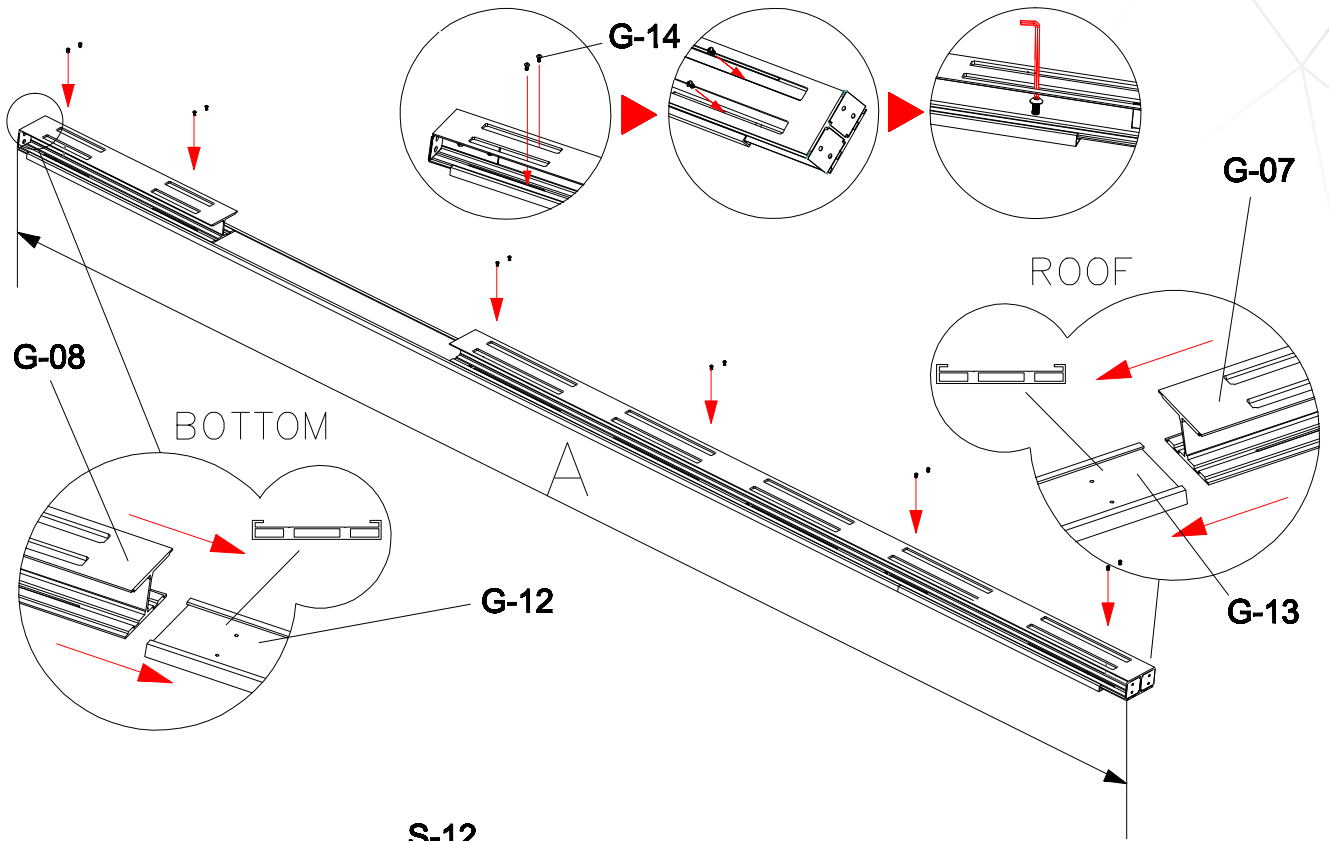

S-07

S-11

GSV WALL

Fit with magnetic door installation

Fit with luck door installation

this part in luck door package

Fit with magnetic door installation

Fit with luck door installation

GSV LCK B

GSV GNG

GSV 012 GNG

GSV TOP PART

Size confirm method 1

Add the dimensions of the two products
subtract 60mm to 76mm

G-09

Size confirm method 2

- A=
- 50WALL=495mm
- 60WALL=595mm
- 70WALL=695mm
- 80WALL=795mm
- 90WALL=895mm
- 100WALL=995mm

GNG

GNG

G-17

G-18

G-18

G-03

G-17

G-17

G-03

W-04

G-04

Don't twist it too tight

Some ref size
 B=
 50+50=995-1050mm
 60+60=1195-1205mm
 70+70=1395-1405mm
 80+80=1595-1605mm
 90+90=1795-1805mm
 100+100=1995-2005mm

Refer this side

S-09