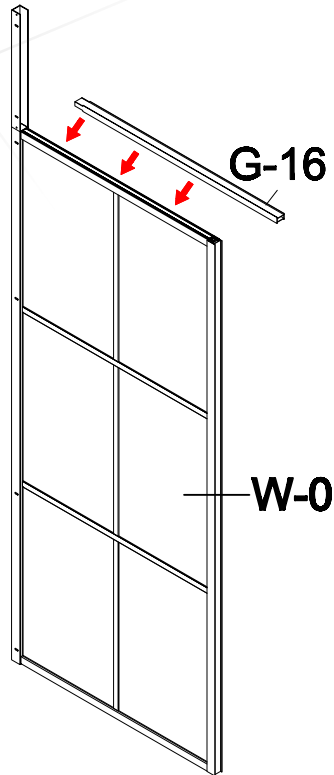

S-07

S-11

GSV WALL

Fit with magnetic door installation

Fit with luck door installation

this part in luck door package

Fit with magnetic door installation

Fit with luck door installation

GSV LCK B

GSV GNG

GSV 012 GNG

GSV TOP PART

Size confirm method 1

Add the dimensions of the two products
subtract 60mm to 76mm

G-09

Size confirm method 2

- A=
- 50WALL=495mm
- 60WALL=595mm
- 70WALL=695mm
- 80WALL=795mm
- 90WALL=895mm
- 100WALL=995mm

GNG

GNG

G-17

G-18

G-18

G-03

G-17

G-17

G-03

W-04

G-04

Don't twist it too tight

Some ref size
 B=
 50+50=995-1050mm
 60+60=1195-1205mm
 70+70=1395-1405mm
 80+80=1595-1605mm
 90+90=1795-1805mm
 100+100=1995-2005mm

Refer this side

S-09