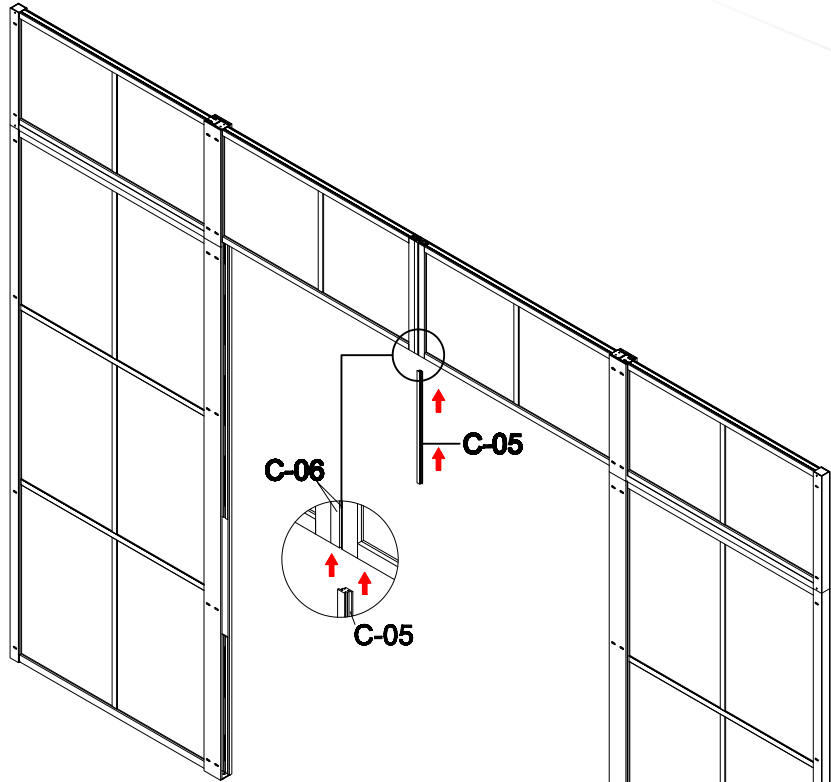

- A=
- 50WALL=495mm
- 60WALL=595mm
- 70WALL=695mm
- 80WALL=795mm
- 90WALL=895mm
- 100WALL=995mm

GNG

GNG

G-17

G-18

G-18

G-03

G-17

G-17

G-03

W-04

G-04

Don't twist it too tight

Some ref size
 B=
 50+50=995-1050mm
 60+60=1195-1205mm
 70+70=1395-1405mm
 80+80=1595-1605mm
 90+90=1795-1805mm
 100+100=1995-2005mm

Refer this side

S-09