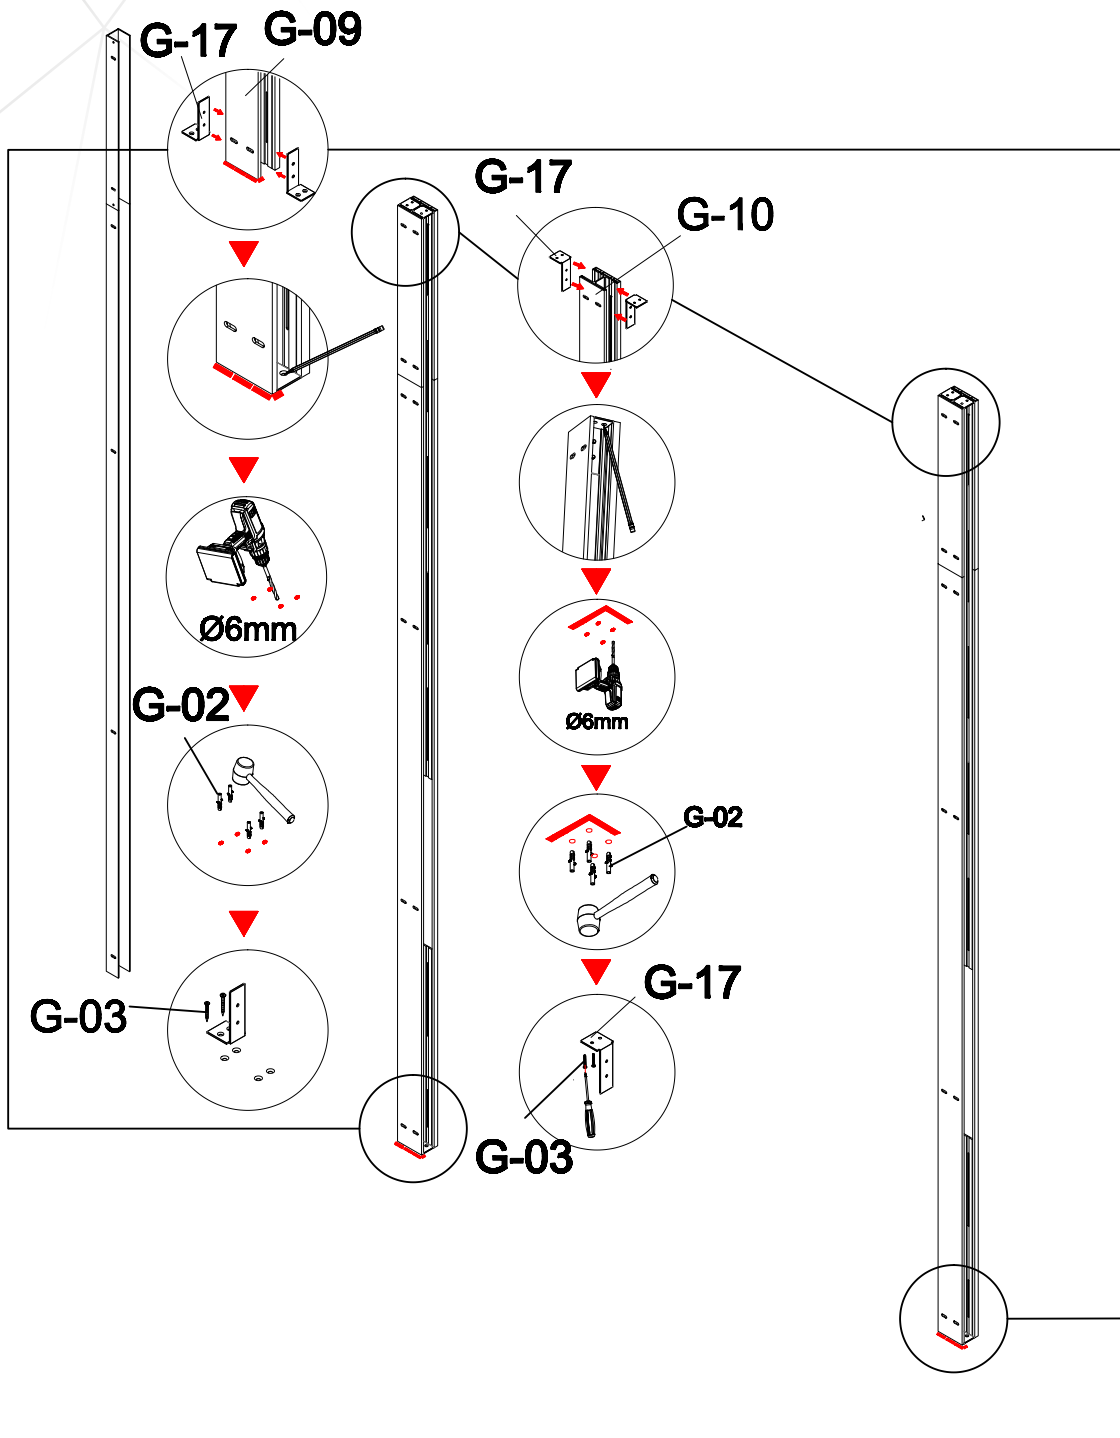

S-07

S-11

GSV WALL

Fit with magnetic door installation

Fit with luck door installation

this part in luck door package

Fit with magnetic door installation

Fit with luck door installation

GSV LCK B

GSV GNG

GSV 012 GNG

GSV TOP PART

Size confirm method 1

Add the dimensions of the two products
subtract 60mm to 76mm

G-09

Size confirm method 2

- A=
- 50WALL=495mm
- 60WALL=595mm
- 70WALL=695mm
- 80WALL=795mm
- 90WALL=895mm
- 100WALL=995mm

GNG

GNG

G-17

G-18

G-18

G-03

G-17

G-17

G-03

W-04

G-04

Don't twist it too tight

Some ref size
 B=
 50+50=995-1050mm
 60+60=1195-1205mm
 70+70=1395-1405mm
 80+80=1595-1605mm
 90+90=1795-1805mm
 100+100=1995-2005mm

Refer this side

S-09