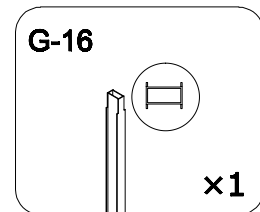

S-07

S-11

GSV WALL

Fit with magnetic door installation

Fit with luck door installation

this part in luck door package

Fit with magnetic door installation

Fit with luck door installation

GSV LCK B

GSV GNG

GSV 012 GNG

GSV TOP PART

Size confirm method 1

Add the dimensions of the two products
subtract 60mm to 76mm

G-09

Size confirm method 2

- A=
- 50WALL=495mm
- 60WALL=595mm
- 70WALL=695mm
- 80WALL=795mm
- 90WALL=895mm
- 100WALL=995mm

GNG

GNG

G-17

G-18

G-18

G-03

G-17

G-17

G-03

W-04

G-04

Don't twist it too tight

Some ref size
 B=
 50+50=995-1050mm
 60+60=1195-1205mm
 70+70=1395-1405mm
 80+80=1595-1605mm
 90+90=1795-1805mm
 100+100=1995-2005mm

Refer this side

S-09