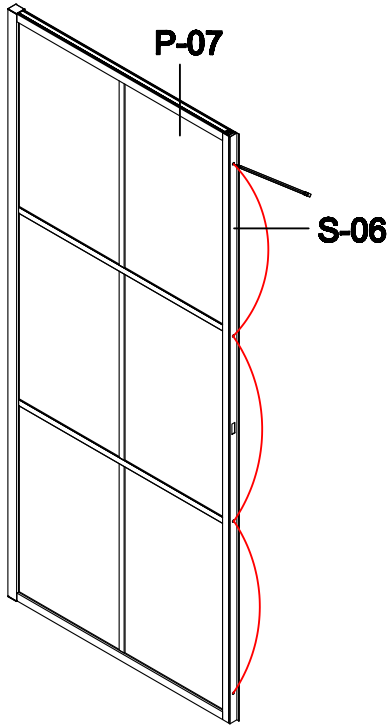

S-07

S-11

GSV WALL

Fit with magnetic door installation

Fit with luck door installation

this part in luck door package

Fit with magnetic door installation

Fit with luck door installation

GSV LCK B

GSV GNG

GSV 012 GNG

GSV TOP PART

Size confirm method 1

Add the dimensions of the two products
subtract 60mm to 76mm

G-09

Size confirm method 2

- A=
- 50WALL=495mm
- 60WALL=595mm
- 70WALL=695mm
- 80WALL=795mm
- 90WALL=895mm
- 100WALL=995mm

GNG

GNG

G-17

G-18

G-18

G-03

G-17

G-17

G-03

W-04

G-04

Don't twist it too tight

Some ref size
 B=
 50+50=995-1050mm
 60+60=1195-1205mm
 70+70=1395-1405mm
 80+80=1595-1605mm
 90+90=1795-1805mm
 100+100=1995-2005mm

Refer this side

S-09