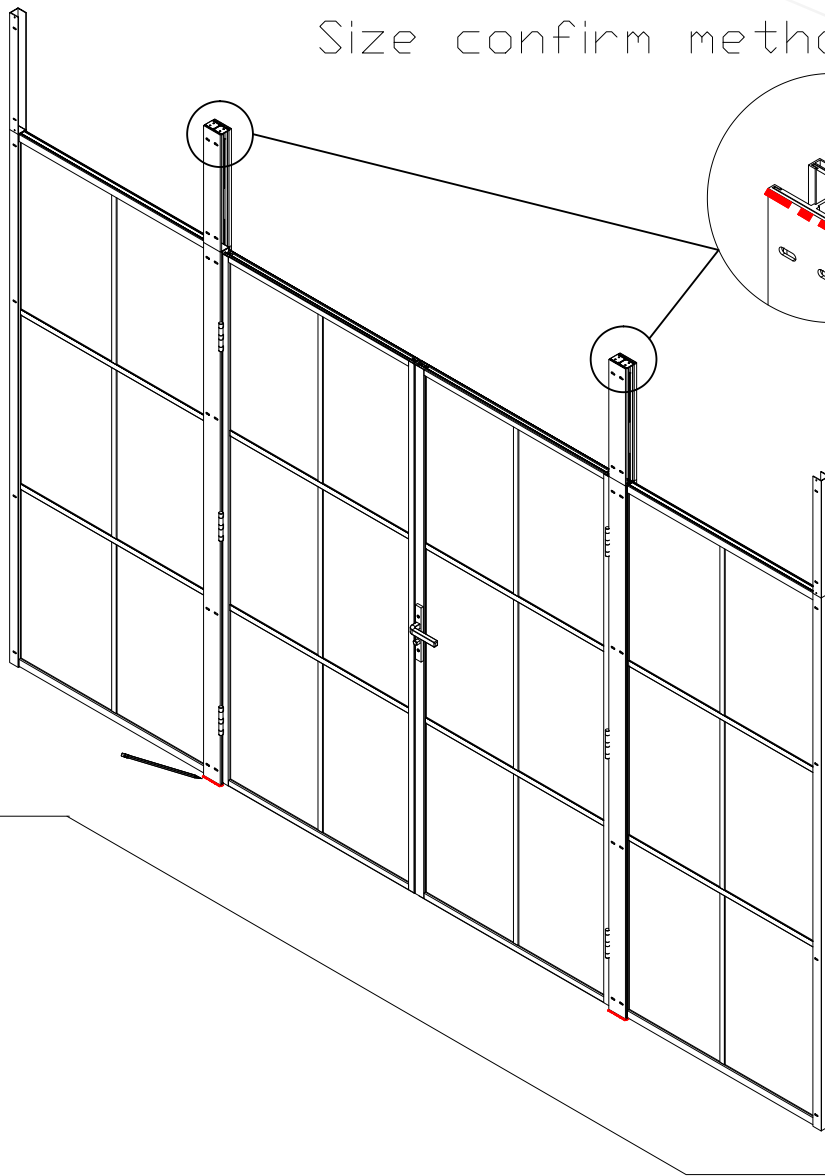

S-07

S-11

GSV WALL

Fit with magnetic door installation

Fit with luck door installation

this part in luck door package

Fit with magnetic door installation

Fit with luck door installation

GSV LCK B

GSV GNG

GSV 012 GNG

GSV TOP PART

Size confirm method 1

Add the dimensions of the two products
subtract 60mm to 76mm

G-09

Size confirm method 2

- A=
- 50WALL=495mm
- 60WALL=595mm
- 70WALL=695mm
- 80WALL=795mm
- 90WALL=895mm
- 100WALL=995mm

GNG

GNG

G-17

G-18

G-18

G-03

G-17

G-17

G-03

W-04

G-04

Don't twist it too tight

Some ref size
 B=
 50+50=995-1050mm
 60+60=1195-1205mm
 70+70=1395-1405mm
 80+80=1595-1605mm
 90+90=1795-1805mm
 100+100=1995-2005mm

Refer this side

S-09