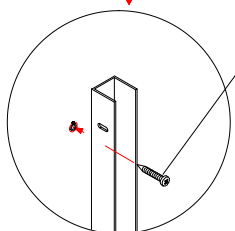

S-07

S-11

GSV WALL

Fit with magnetic door installation

Fit with luck door installation

this part in luck door package

Fit with magnetic door installation

Fit with luck door installation

GSV LCK B

GSV GNG

GSV 012 GNG

GSV TOP PART

Size confirm method 1

Add the dimensions of the two products
subtract 60mm to 76mm

G-09

Size confirm method 2

- A=
- 50WALL=495mm
- 60WALL=595mm
- 70WALL=695mm
- 80WALL=795mm
- 90WALL=895mm
- 100WALL=995mm

GNG

GNG

G-17

G-18

G-18

G-03

G-17

G-17

G-03

W-04

G-04

Don't twist it too tight

Some ref size
 B=
 50+50=995-1050mm
 60+60=1195-1205mm
 70+70=1395-1405mm
 80+80=1595-1605mm
 90+90=1795-1805mm
 100+100=1995-2005mm

Refer this side

S-09