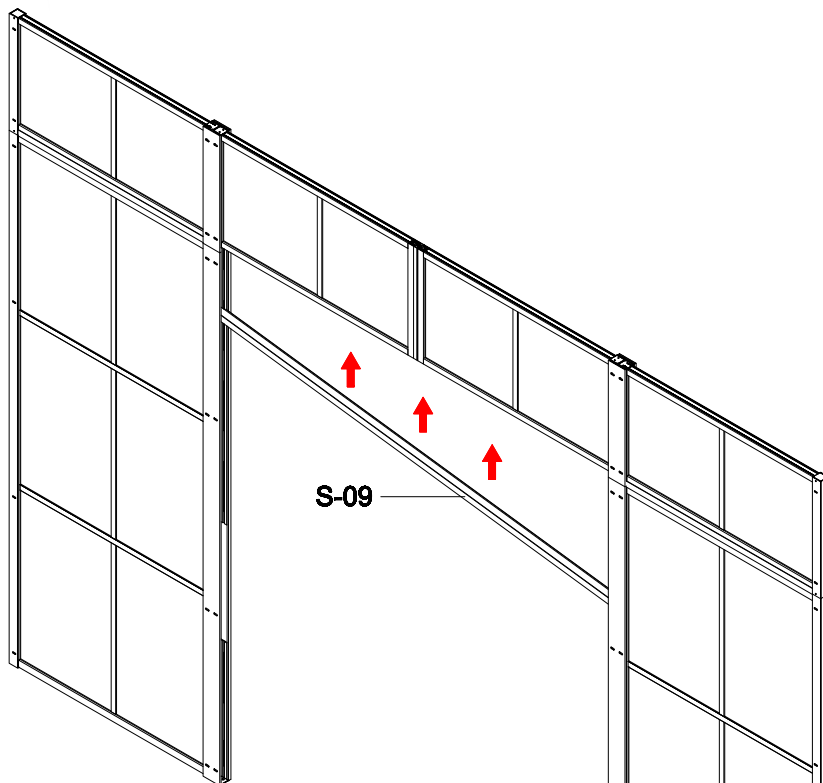

- A=
- 50WALL=495mm
- 60WALL=595mm
- 70WALL=695mm
- 80WALL=795mm
- 90WALL=895mm
- 100WALL=995mm

GNG

GNG

G-17

G-18

G-18

G-03

G-17

G-17

G-03

W-04

G-04

Don't twist it too tight

Some ref size
 B=
 50+50=995-1050mm
 60+60=1195-1205mm
 70+70=1395-1405mm
 80+80=1595-1605mm
 90+90=1795-1805mm
 100+100=1995-2005mm

Refer this side

S-09