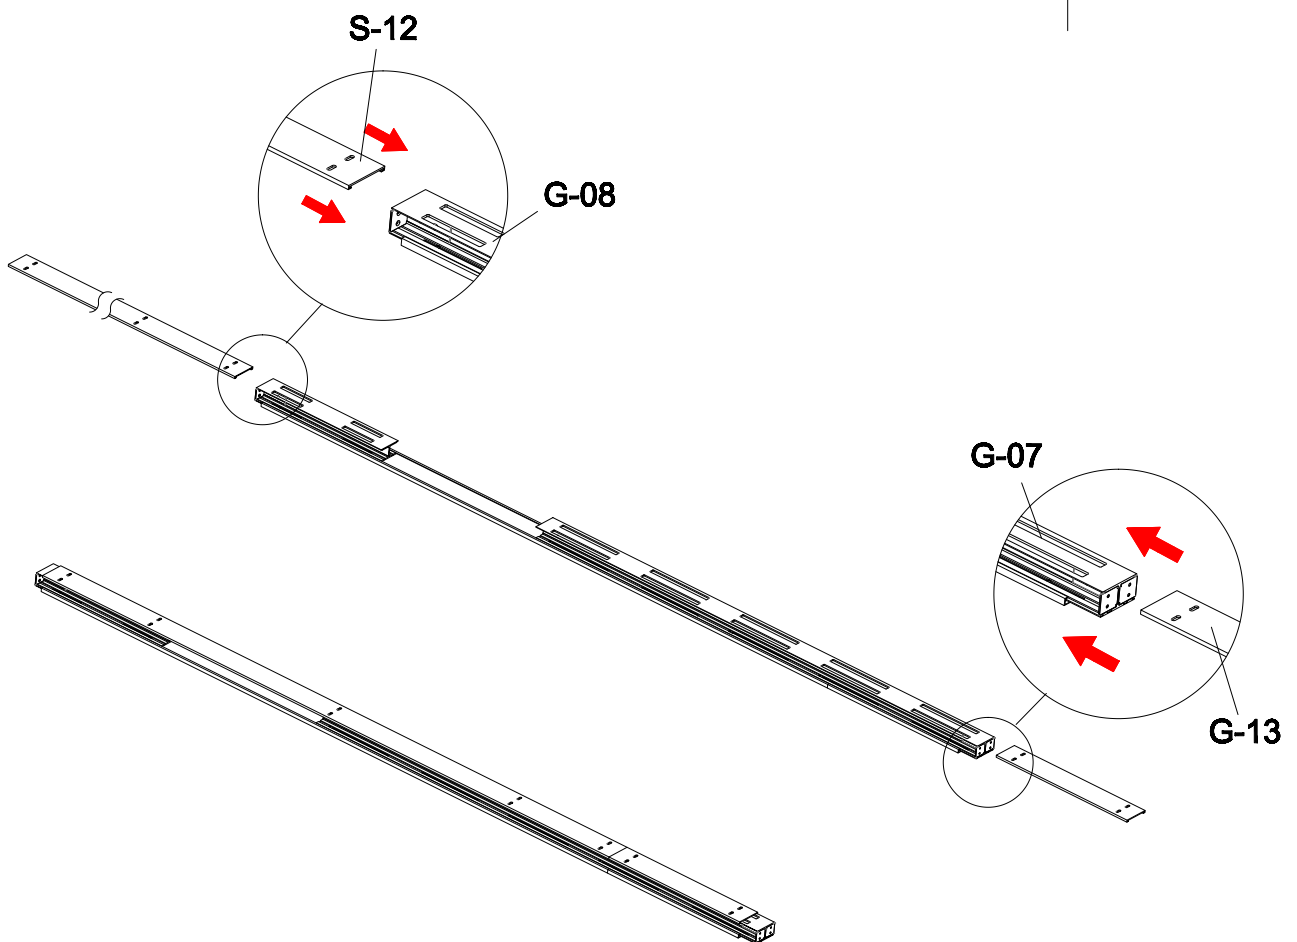

GSV LCK B

GSV GNG

GSV 012 GNG

GSV TOP PART

Size confirm method 1

Add the dimensions of the two products
subtract 60mm to 76mm

G-09

Size confirm method 2

- A=
- 50WALL=495mm
- 60WALL=595mm
- 70WALL=695mm
- 80WALL=795mm
- 90WALL=895mm
- 100WALL=995mm

GNG

GNG

G-17

G-18

G-18

G-03

G-17

G-17

G-03

W-04

G-04

Don't twist it too tight

Some ref size
 B=
 50+50=995-1050mm
 60+60=1195-1205mm
 70+70=1395-1405mm
 80+80=1595-1605mm
 90+90=1795-1805mm
 100+100=1995-2005mm

Refer this side

S-09