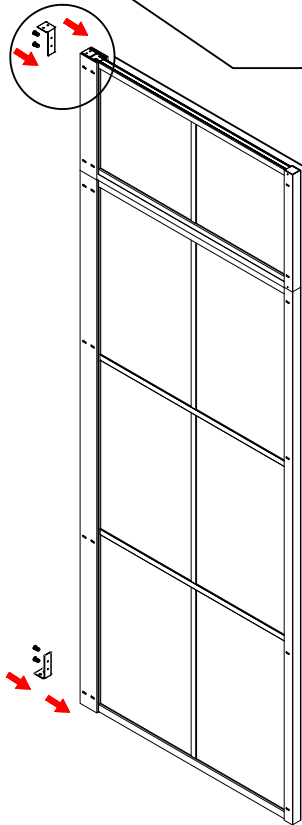

GSV LCK B

GSV GNG

GSV 012 GNG

GSV TOP PART

Size confirm method 1

Add the dimensions of the two products
subtract 60mm to 76mm

G-09

Size confirm method 2

- A=
- 50WALL=495mm
- 60WALL=595mm
- 70WALL=695mm
- 80WALL=795mm
- 90WALL=895mm
- 100WALL=995mm

GNG

GNG

G-17

G-18

G-18

G-03

G-17

G-17

G-03

W-04

G-04

Don't twist it too tight

Some ref size
 B=
 50+50=995-1050mm
 60+60=1195-1205mm
 70+70=1395-1405mm
 80+80=1595-1605mm
 90+90=1795-1805mm
 100+100=1995-2005mm

Refer this side

S-09