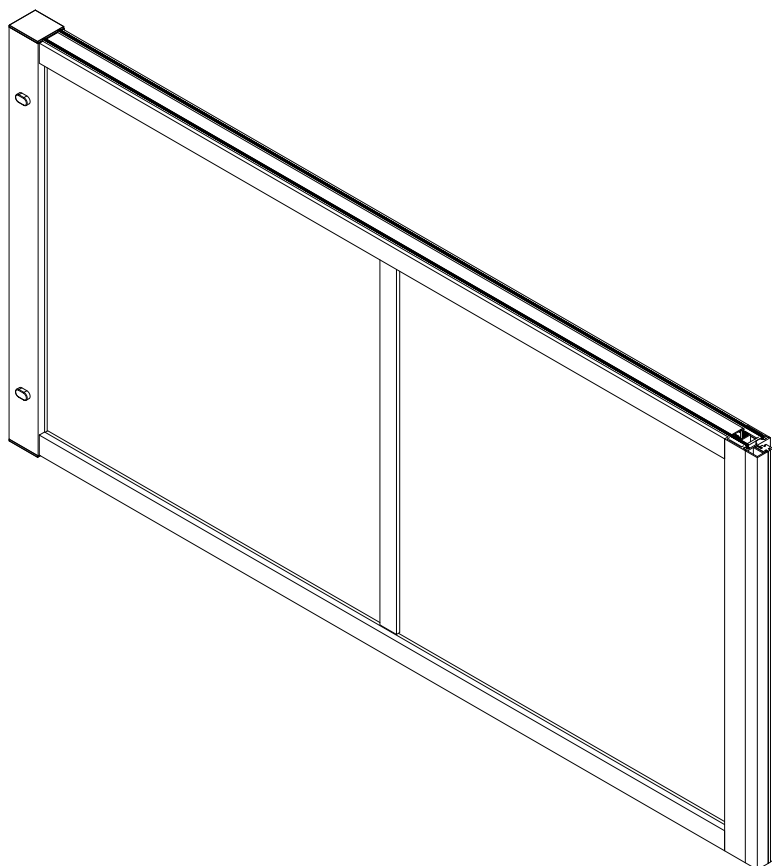

GSV LCK B

GSV GNG

GSV 012 GNG

GSV TOP PART

Size confirm method 1

Add the dimensions of the two products
subtract 60mm to 76mm

G-09

Size confirm method 2

- A=
- 50WALL=495mm
- 60WALL=595mm
- 70WALL=695mm
- 80WALL=795mm
- 90WALL=895mm
- 100WALL=995mm

GNG

GNG

G-17

G-18

G-18

G-03

G-17