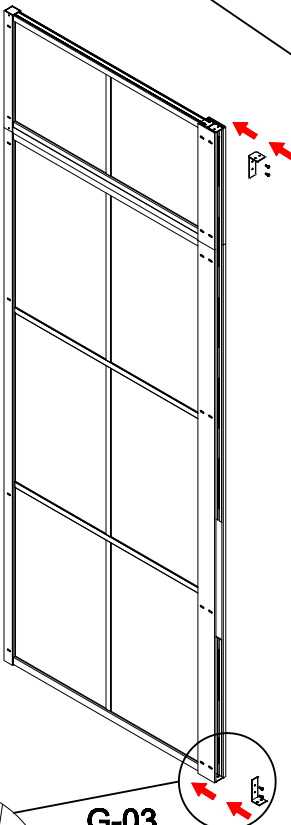

GSV LCK B

GSV GNG

GSV 012 GNG

GSV TOP PART

Size confirm method 1

Add the dimensions of the two products
subtract 60mm to 76mm

G-09

Size confirm method 2

- A=
- 50WALL=495mm
- 60WALL=595mm
- 70WALL=695mm
- 80WALL=795mm
- 90WALL=895mm
- 100WALL=995mm

GNG

GNG

G-17

G-18

G-18

G-03

G-17

G-17

G-03

W-04

G-04

Don't twist it too tight

Some ref size
 B=
 50+50=995-1050mm
 60+60=1195-1205mm
 70+70=1395-1405mm
 80+80=1595-1605mm
 90+90=1795-1805mm
 100+100=1995-2005mm

Refer this side

S-09