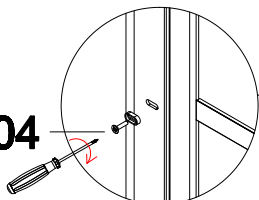

GSV LCK B

GSV GNG

GSV 012 GNG

GSV TOP PART

Size confirm method 1

Add the dimensions of the two products
subtract 60mm to 76mm

G-09

Size confirm method 2

- A=
- 50WALL=495mm
- 60WALL=595mm
- 70WALL=695mm
- 80WALL=795mm
- 90WALL=895mm
- 100WALL=995mm

GNG

GNG

G-17

G-18

G-18

G-03

G-17

G-17

G-03

W-04

G-04

Don't twist it too tight

Some ref size
 B=
 50+50=995-1050mm
 60+60=1195-1205mm
 70+70=1395-1405mm
 80+80=1595-1605mm
 90+90=1795-1805mm
 100+100=1995-2005mm

Refer this side

S-09