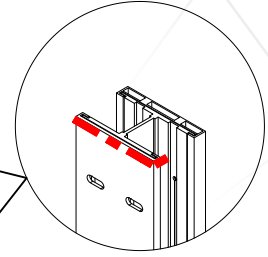

S-07

S-11

GSV WALL

Fit with magnetic door installation

Fit with luck door installation

this part in luck door package

Fit with magnetic door installation

Fit with luck door installation

GSV LCK B

GSV GNG

GSV 012 GNG

GSV TOP PART

Size confirm method 1

Add the dimensions of the two products
subtract 60mm to 76mm

G-09

Size confirm method 2

- A=
- 50WALL=495mm
- 60WALL=595mm
- 70WALL=695mm
- 80WALL=795mm
- 90WALL=895mm
- 100WALL=995mm

GNG

GNG

G-17

G-18

G-18

G-03

G-17