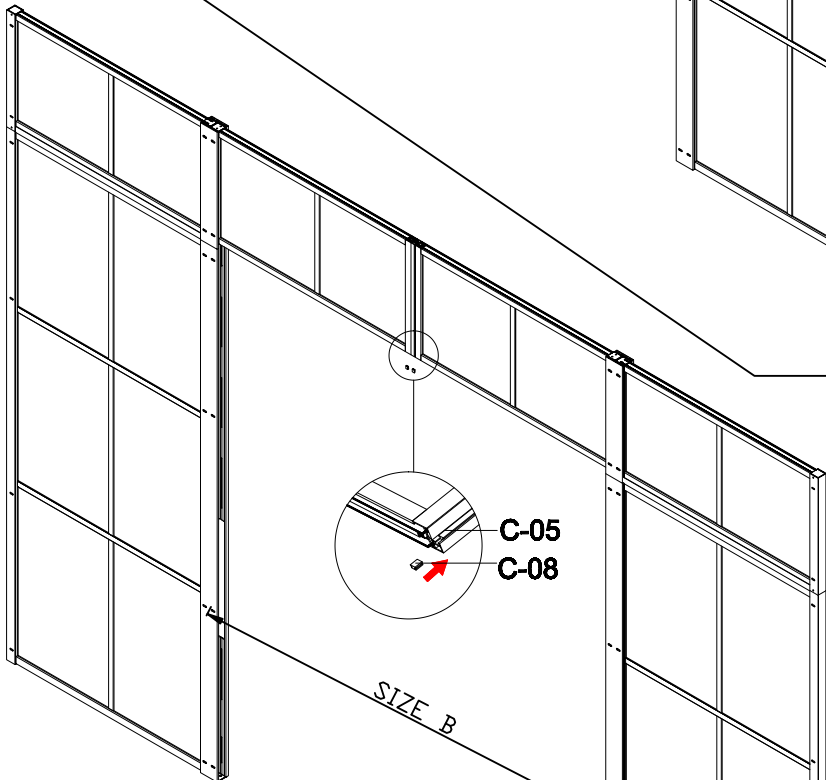

- A=
- 50WALL=495mm
- 60WALL=595mm
- 70WALL=695mm
- 80WALL=795mm
- 90WALL=895mm
- 100WALL=995mm

GNG

GNG

G-17

G-18

G-18

G-03

G-17

G-17

G-03

W-04

G-04

Don't twist it too tight

Some ref size
 B=
 50+50=995-1050mm
 60+60=1195-1205mm
 70+70=1395-1405mm
 80+80=1595-1605mm
 90+90=1795-1805mm
 100+100=1995-2005mm

Refer this side

S-09