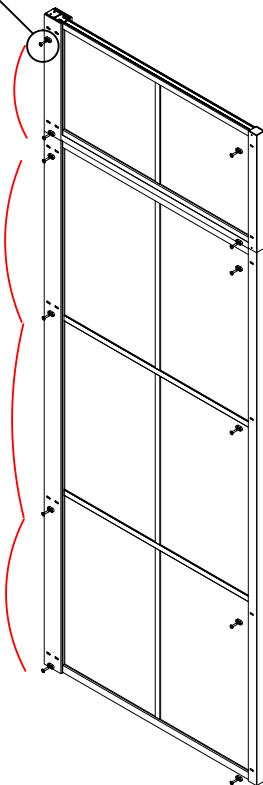

- A=
- 50WALL=495mm
- 60WALL=595mm
- 70WALL=695mm
- 80WALL=795mm
- 90WALL=895mm
- 100WALL=995mm

GNG

GNG

G-17

G-18

G-18

G-03

G-17

G-17

G-03

W-04

G-04

Don't twist it too tight

Some ref size
 B=
 50+50=995-1050mm
 60+60=1195-1205mm
 70+70=1395-1405mm
 80+80=1595-1605mm
 90+90=1795-1805mm
 100+100=1995-2005mm

Refer this side

S-09