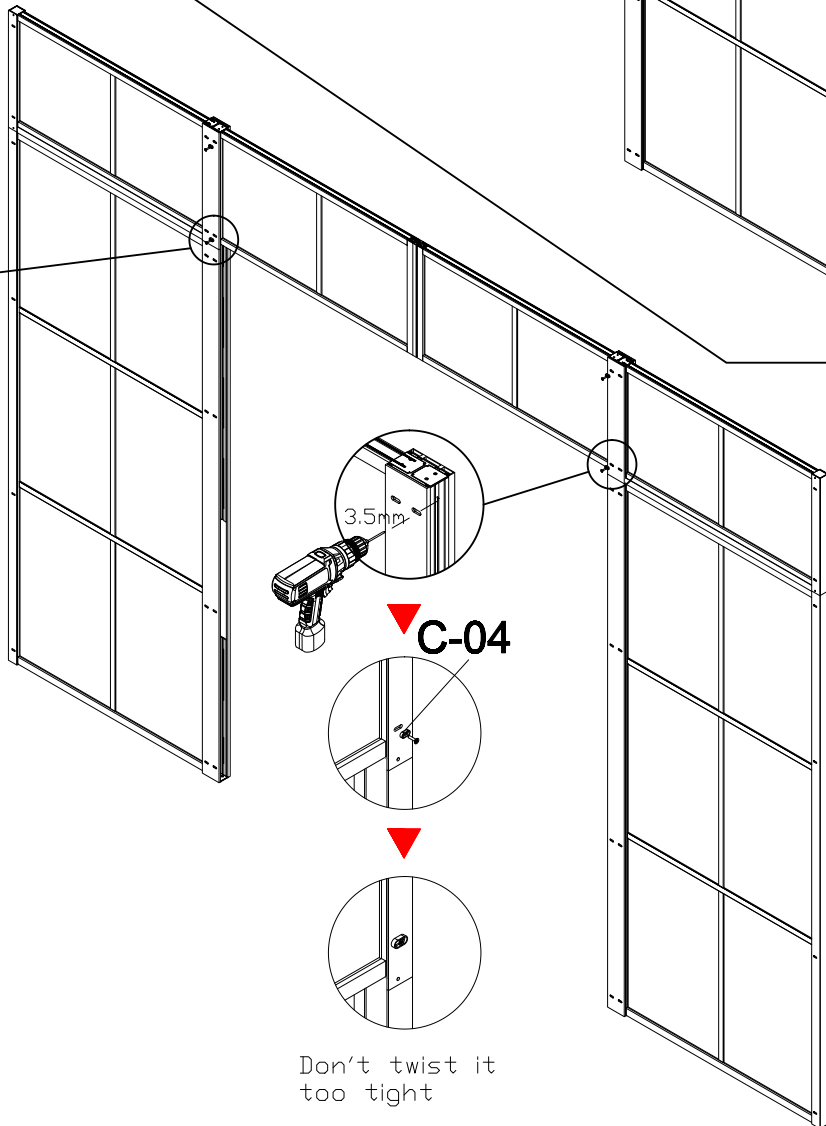

- A=
- 50WALL=495mm
- 60WALL=595mm
- 70WALL=695mm
- 80WALL=795mm
- 90WALL=895mm
- 100WALL=995mm

GNG

GNG

G-17

G-18

G-18

G-03

G-17

G-17

G-03

W-04

G-04

Don't twist it too tight

Some ref size
 B=
 50+50=995-1050mm
 60+60=1195-1205mm
 70+70=1395-1405mm
 80+80=1595-1605mm
 90+90=1795-1805mm
 100+100=1995-2005mm

Refer this side

S-09