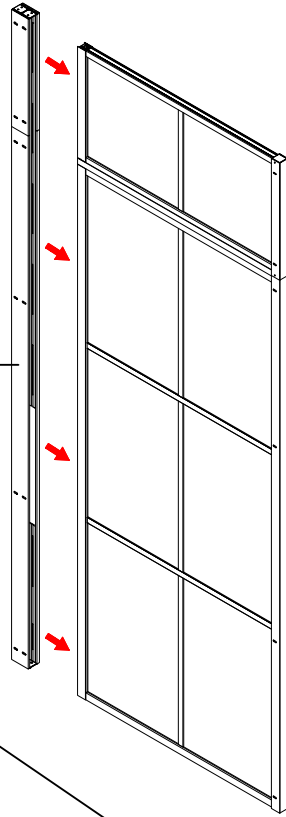

S-07

S-11

GSV WALL

Fit with magnetic door installation

Fit with luck door installation

this part in luck door package

Fit with magnetic door installation

Fit with luck door installation

GSV LCK B

GSV GNG

GSV 012 GNG

GSV TOP PART

Size confirm method 1

Add the dimensions of the two products
subtract 60mm to 76mm

G-09

Size confirm method 2

- A=
- 50WALL=495mm
- 60WALL=595mm
- 70WALL=695mm
- 80WALL=795mm
- 90WALL=895mm
- 100WALL=995mm

GNG

GNG

G-17

G-18

G-18

G-03

G-17

G-17

G-03

W-04

G-04

Don't twist it too tight

Some ref size
 B=
 50+50=995-1050mm
 60+60=1195-1205mm
 70+70=1395-1405mm
 80+80=1595-1605mm
 90+90=1795-1805mm
 100+100=1995-2005mm

Refer this side

S-09