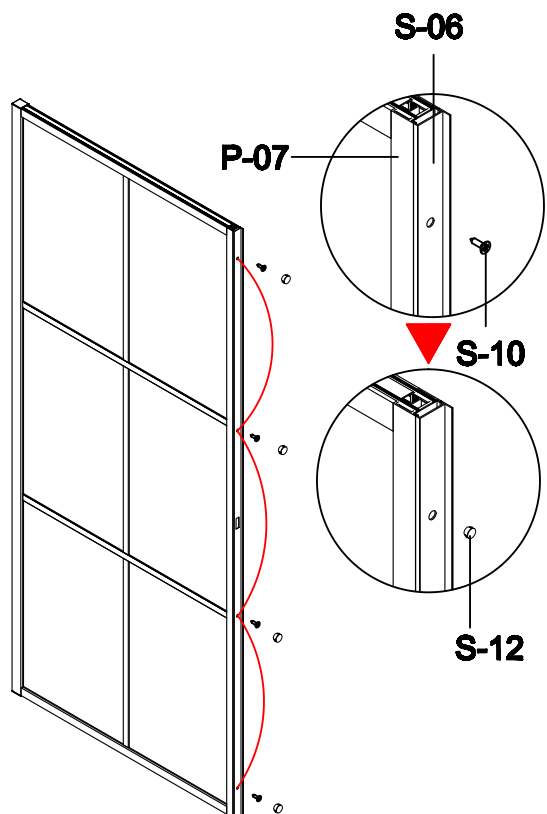

S-07

S-11

GSV WALL

Fit with magnetic door installation

Fit with luck door installation

this part in luck door package

Fit with magnetic door installation

Fit with luck door installation

GSV LCK B

GSV GNG

GSV 012 GNG

GSV TOP PART

Size confirm method 1

Add the dimensions of the two products
subtract 60mm to 76mm

G-09

Size confirm method 2

- A=
- 50WALL=495mm
- 60WALL=595mm
- 70WALL=695mm
- 80WALL=795mm
- 90WALL=895mm
- 100WALL=995mm

GNG

GNG

G-17

G-18

G-18

G-03

G-17

G-17

G-03

W-04

G-04

Don't twist it too tight

Some ref size
 B=
 50+50=995-1050mm
 60+60=1195-1205mm
 70+70=1395-1405mm
 80+80=1595-1605mm
 90+90=1795-1805mm
 100+100=1995-2005mm

Refer this side

S-09