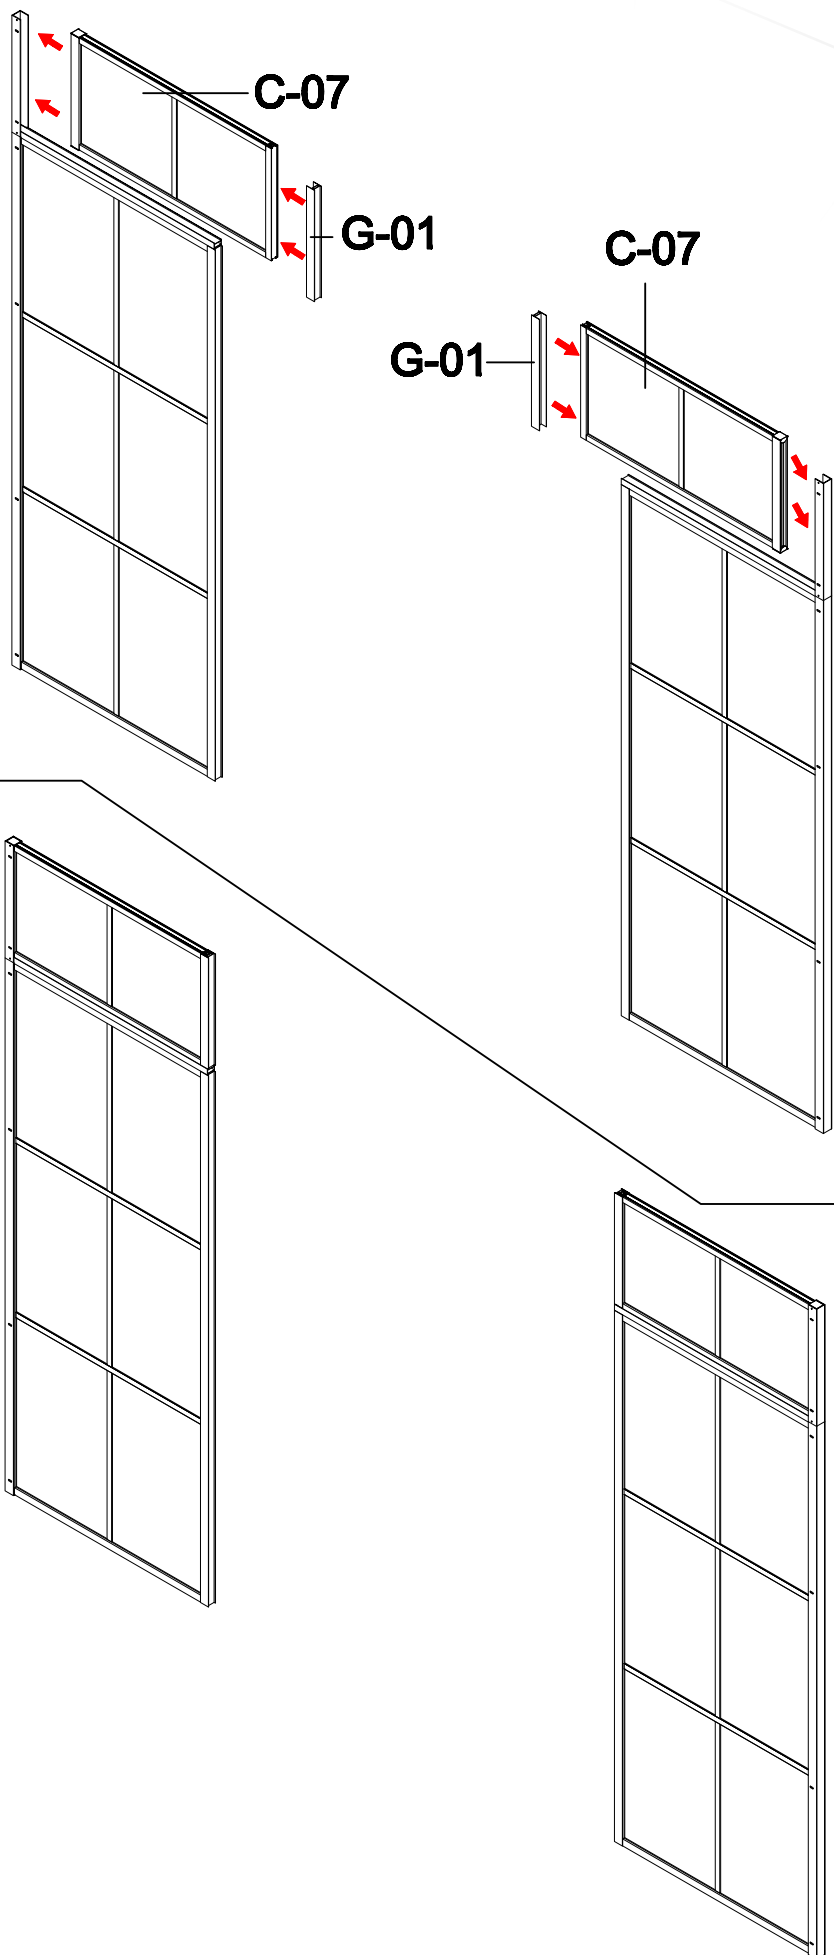

GSV LCK B

GSV GNG

GSV 012 GNG

GSV TOP PART

Size confirm method 1

Add the dimensions of the two products
subtract 60mm to 76mm

G-09

Size confirm method 2

- A=
- 50WALL=495mm
- 60WALL=595mm
- 70WALL=695mm
- 80WALL=795mm
- 90WALL=895mm
- 100WALL=995mm

GNG

GNG

G-17

G-18

G-18

G-03

G-17

G-17

G-03

W-04

G-04

Don't twist it too tight

Some ref size
 B=
 50+50=995-1050mm
 60+60=1195-1205mm
 70+70=1395-1405mm
 80+80=1595-1605mm
 90+90=1795-1805mm
 100+100=1995-2005mm

Refer this side

S-09