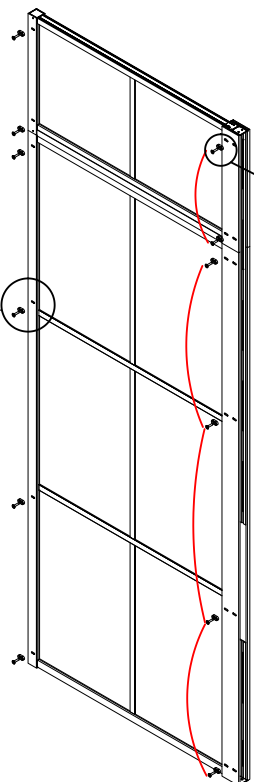

GSV LCK B

GSV GNG

GSV 012 GNG

GSV TOP PART

Size confirm method 1

Add the dimensions of the two products
subtract 60mm to 76mm

G-09

Size confirm method 2

- A=
- 50WALL=495mm
- 60WALL=595mm
- 70WALL=695mm
- 80WALL=795mm
- 90WALL=895mm
- 100WALL=995mm

GNG

GNG

G-17

G-18

G-18

G-03

G-17

G-17

G-03

W-04

G-04

Don't twist it too tight

Some ref size
 B=
 50+50=995-1050mm
 60+60=1195-1205mm
 70+70=1395-1405mm
 80+80=1595-1605mm
 90+90=1795-1805mm
 100+100=1995-2005mm

Refer this side

S-09