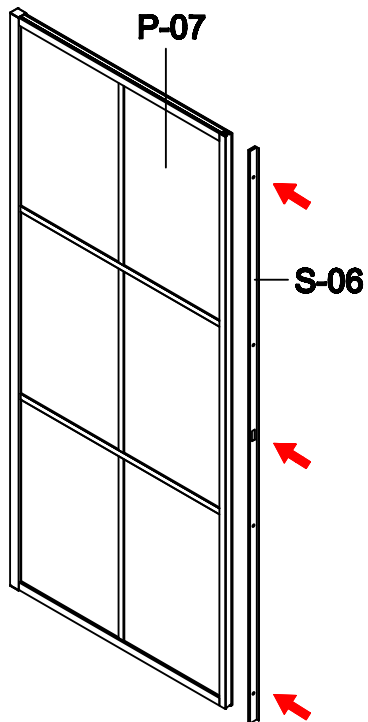

S-07

S-11

GSV WALL

Fit with magnetic door installation

Fit with luck door installation

this part in luck door package

Fit with magnetic door installation

Fit with luck door installation

GSV LCK B

GSV GNG

GSV 012 GNG

GSV TOP PART

Size confirm method 1

Add the dimensions of the two products
subtract 60mm to 76mm

G-09

Size confirm method 2

- A=
- 50WALL=495mm
- 60WALL=595mm
- 70WALL=695mm
- 80WALL=795mm
- 90WALL=895mm
- 100WALL=995mm

GNG

GNG

G-17

G-18

G-18

G-03

G-17

G-17

G-03

W-04

G-04

Don't twist it too tight

Some ref size
 B=
 50+50=995-1050mm
 60+60=1195-1205mm
 70+70=1395-1405mm
 80+80=1595-1605mm
 90+90=1795-1805mm
 100+100=1995-2005mm

Refer this side

S-09