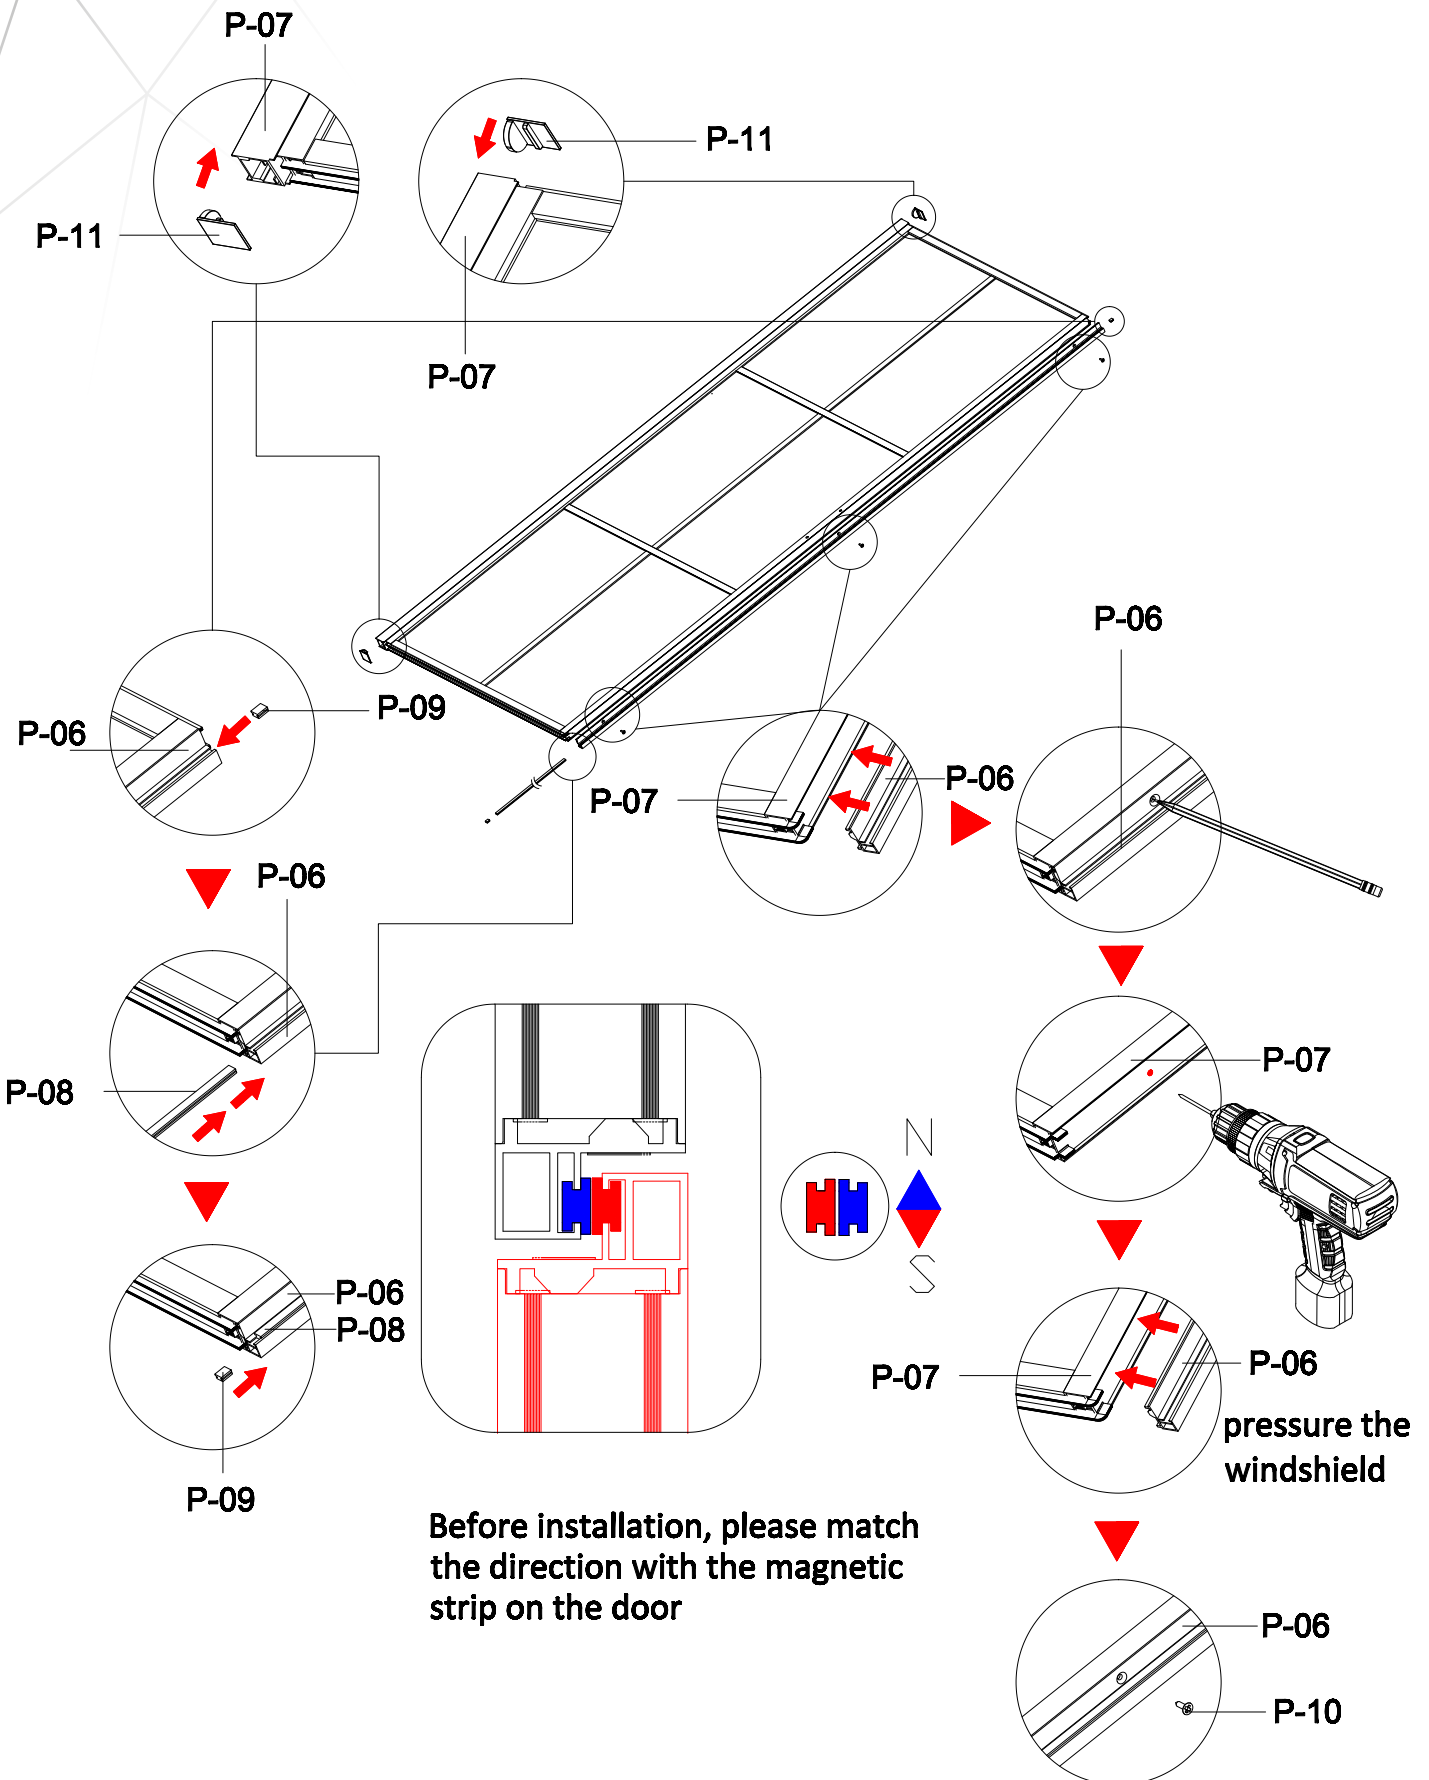

S-07

S-11

GSV WALL

Fit with magnetic door installation

Fit with luck door installation

this part in luck door package

Fit with magnetic door installation

Fit with luck door installation

GSV LCK B

GSV GNG

GSV 012 GNG

GSV TOP PART

Size confirm method 1

Add the dimensions of the two products
subtract 60mm to 76mm

G-09

Size confirm method 2

- A=
- 50WALL=495mm
- 60WALL=595mm
- 70WALL=695mm
- 80WALL=795mm
- 90WALL=895mm
- 100WALL=995mm

GNG

GNG

G-17

G-18

G-18

G-03

G-17

G-17

G-03

W-04

G-04

Don't twist it too tight

Some ref size
 B=
 50+50=995-1050mm
 60+60=1195-1205mm
 70+70=1395-1405mm
 80+80=1595-1605mm
 90+90=1795-1805mm
 100+100=1995-2005mm

Refer this side

S-09