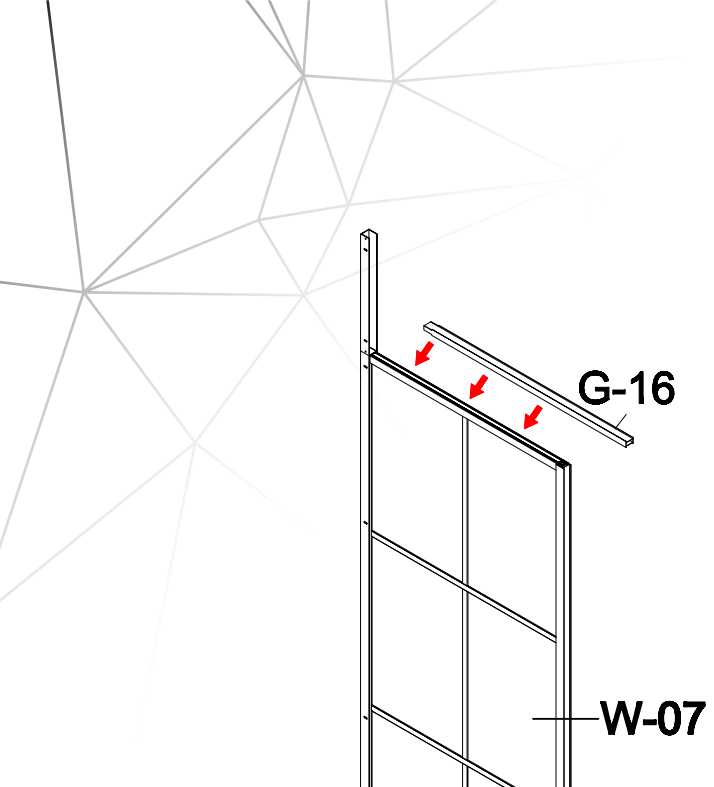

S-07

S-11

GSV WALL

Fit with magnetic door installation

Fit with luck door installation

this part in luck door package

Fit with magnetic door installation

Fit with luck door installation

GSV LCK B

GSV GNG

GSV 012 GNG

GSV TOP PART

Size confirm method 1

Add the dimensions of the two products
subtract 60mm to 76mm

G-09

Size confirm method 2

- A=
- 50WALL=495mm
- 60WALL=595mm
- 70WALL=695mm
- 80WALL=795mm
- 90WALL=895mm
- 100WALL=995mm

GNG

GNG

G-17

G-18

G-18

G-03

G-17

G-17

G-03

W-04

G-04

Don't twist it too tight

Some ref size
 B=
 50+50=995-1050mm
 60+60=1195-1205mm
 70+70=1395-1405mm
 80+80=1595-1605mm
 90+90=1795-1805mm
 100+100=1995-2005mm

Refer this side

S-09