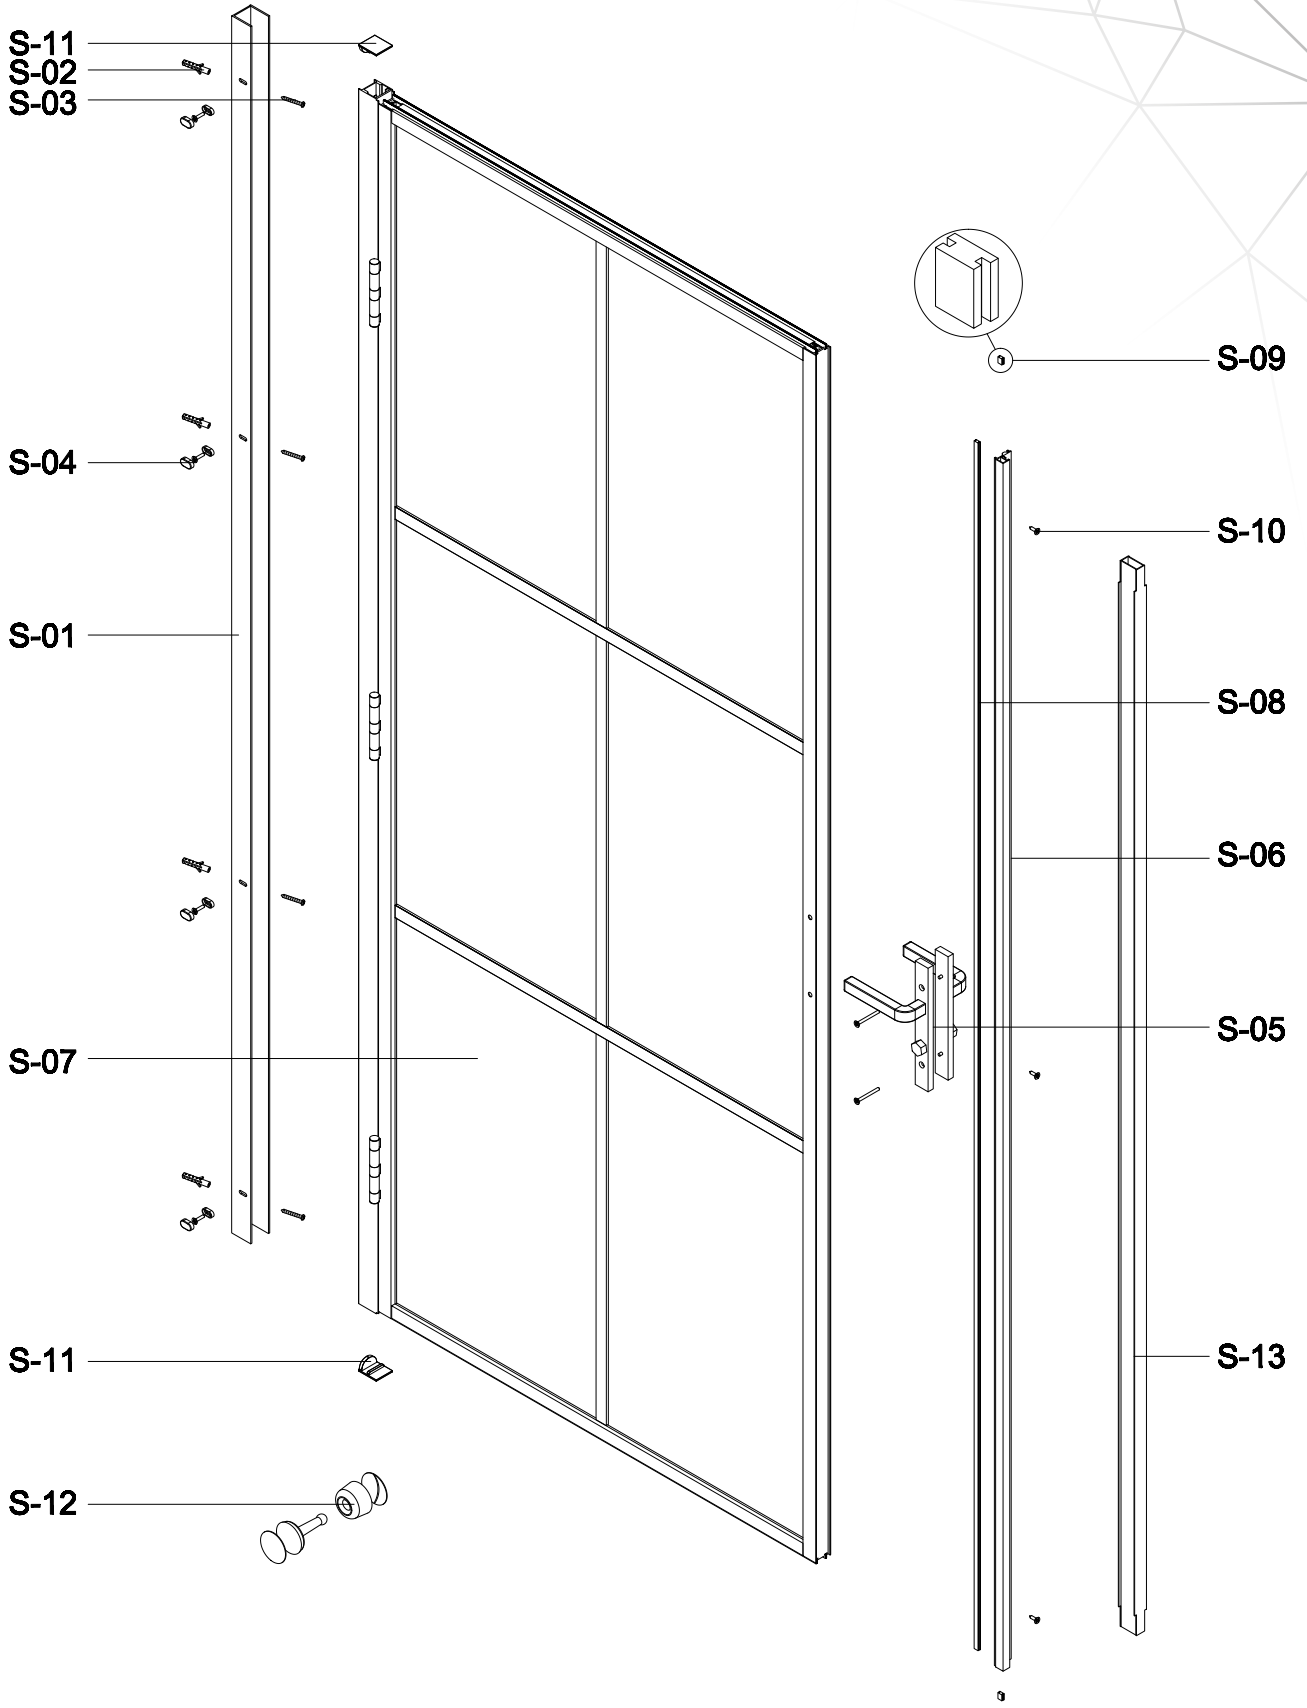

EN Saw
SV Såg
NO Sag
DK Sav
FI Saha

GSV S1G

GSV S1G

Before installation, please match the direction with the magnetic strip on the door

Magnetic stripe and hinge direction

GSV C1G

NOOLI

LIVING WITH GRACE