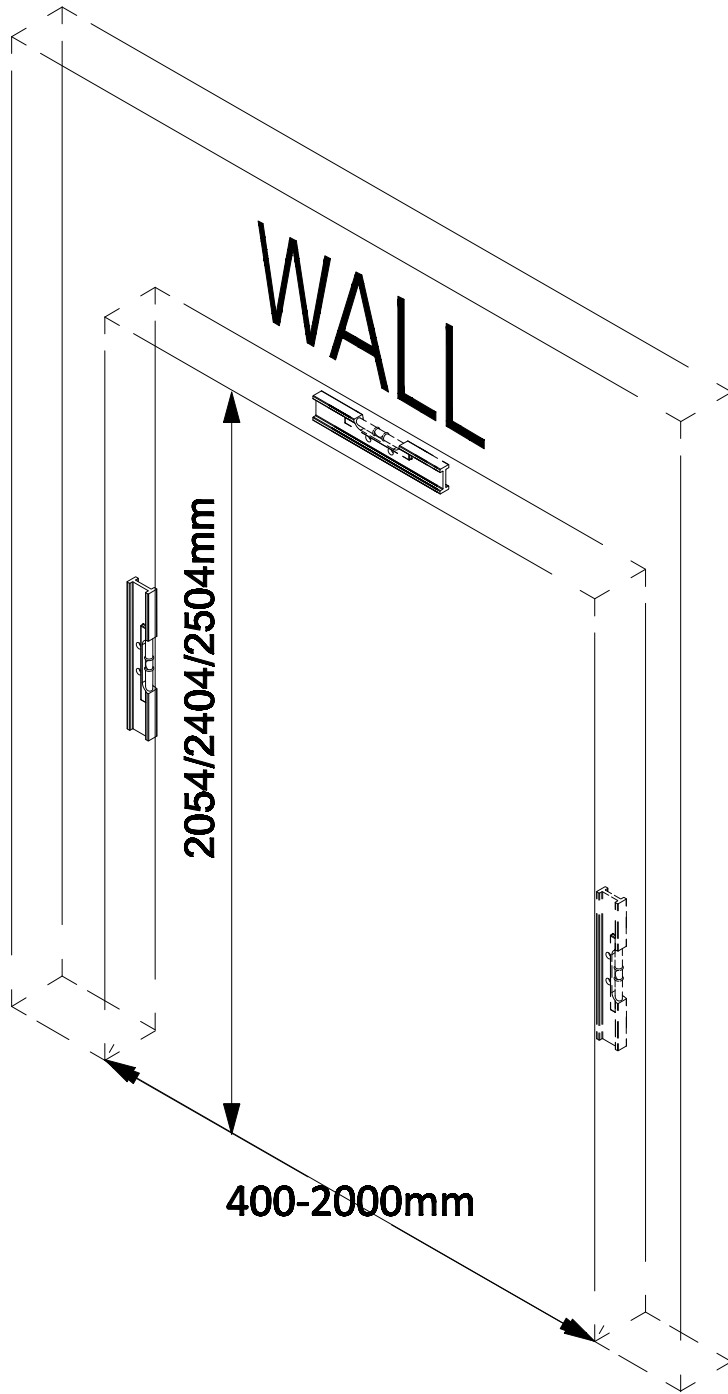

EN Saw
SV Såg
NO Sag
DK Sav
FI Saha

GSV S1G

GSV S1G

Before installation, please match the direction with the magnetic strip on the door

Magnetic stripe and hinge direction

GSV C1G

NOOLI

LIVING WITH GRACE