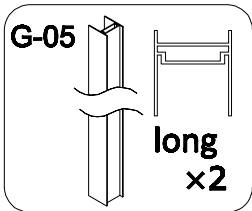

this part in luck door package

Fit with magnetic door installation

Fit with luck door installation

GSV GNG

GSV 012 GNG

GSV TOP PART

GSV LNG

LNG

G-17

G-10

Ø6mm

G-02

G-17

G-03

G-16

- A=**
50WALL=495mm
60WALL=595mm
70WALL=695mm
80WALL=795mm
90WALL=895mm
100WALL=995mm