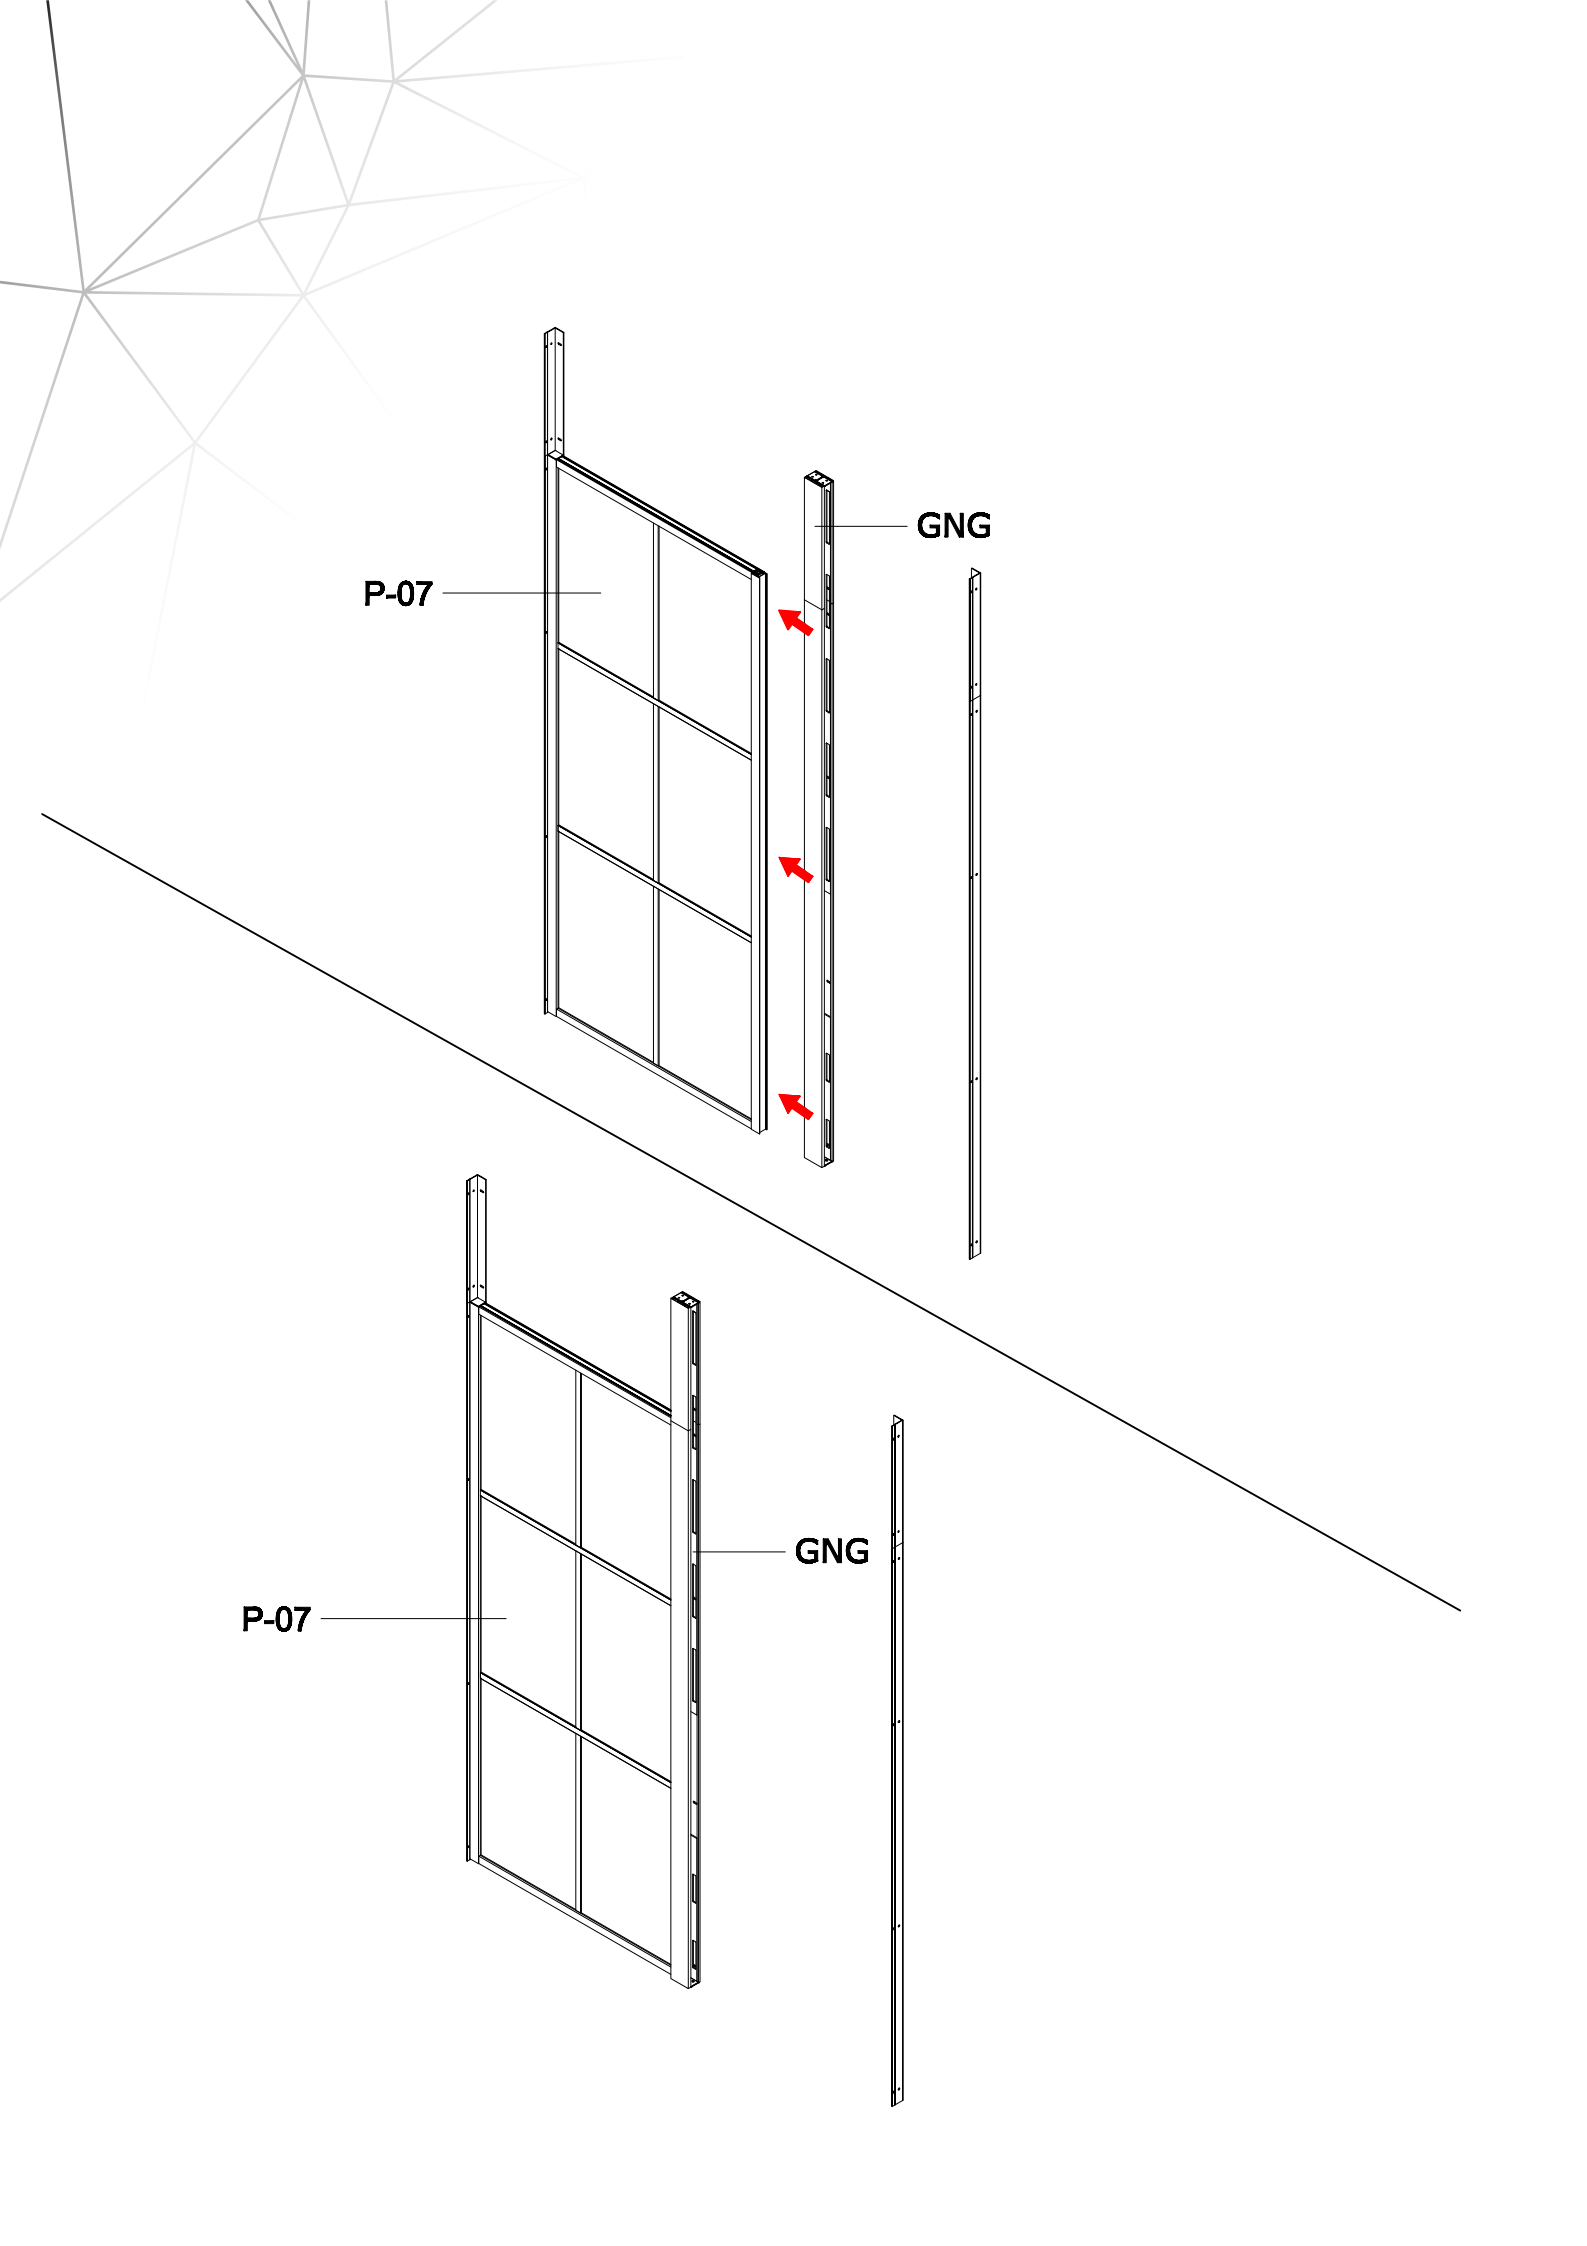

G-05

WALL

LN-06/05

ø6 mm

LN-02

LN-06/05

LN-03

INSTALL
ONE SCREW

G-17

G-10

Ø6mm

G-02

G-17

G-03

G-16

- A=**
50WALL=495mm
60WALL=595mm
70WALL=695mm
80WALL=795mm
90WALL=895mm
100WALL=995mm