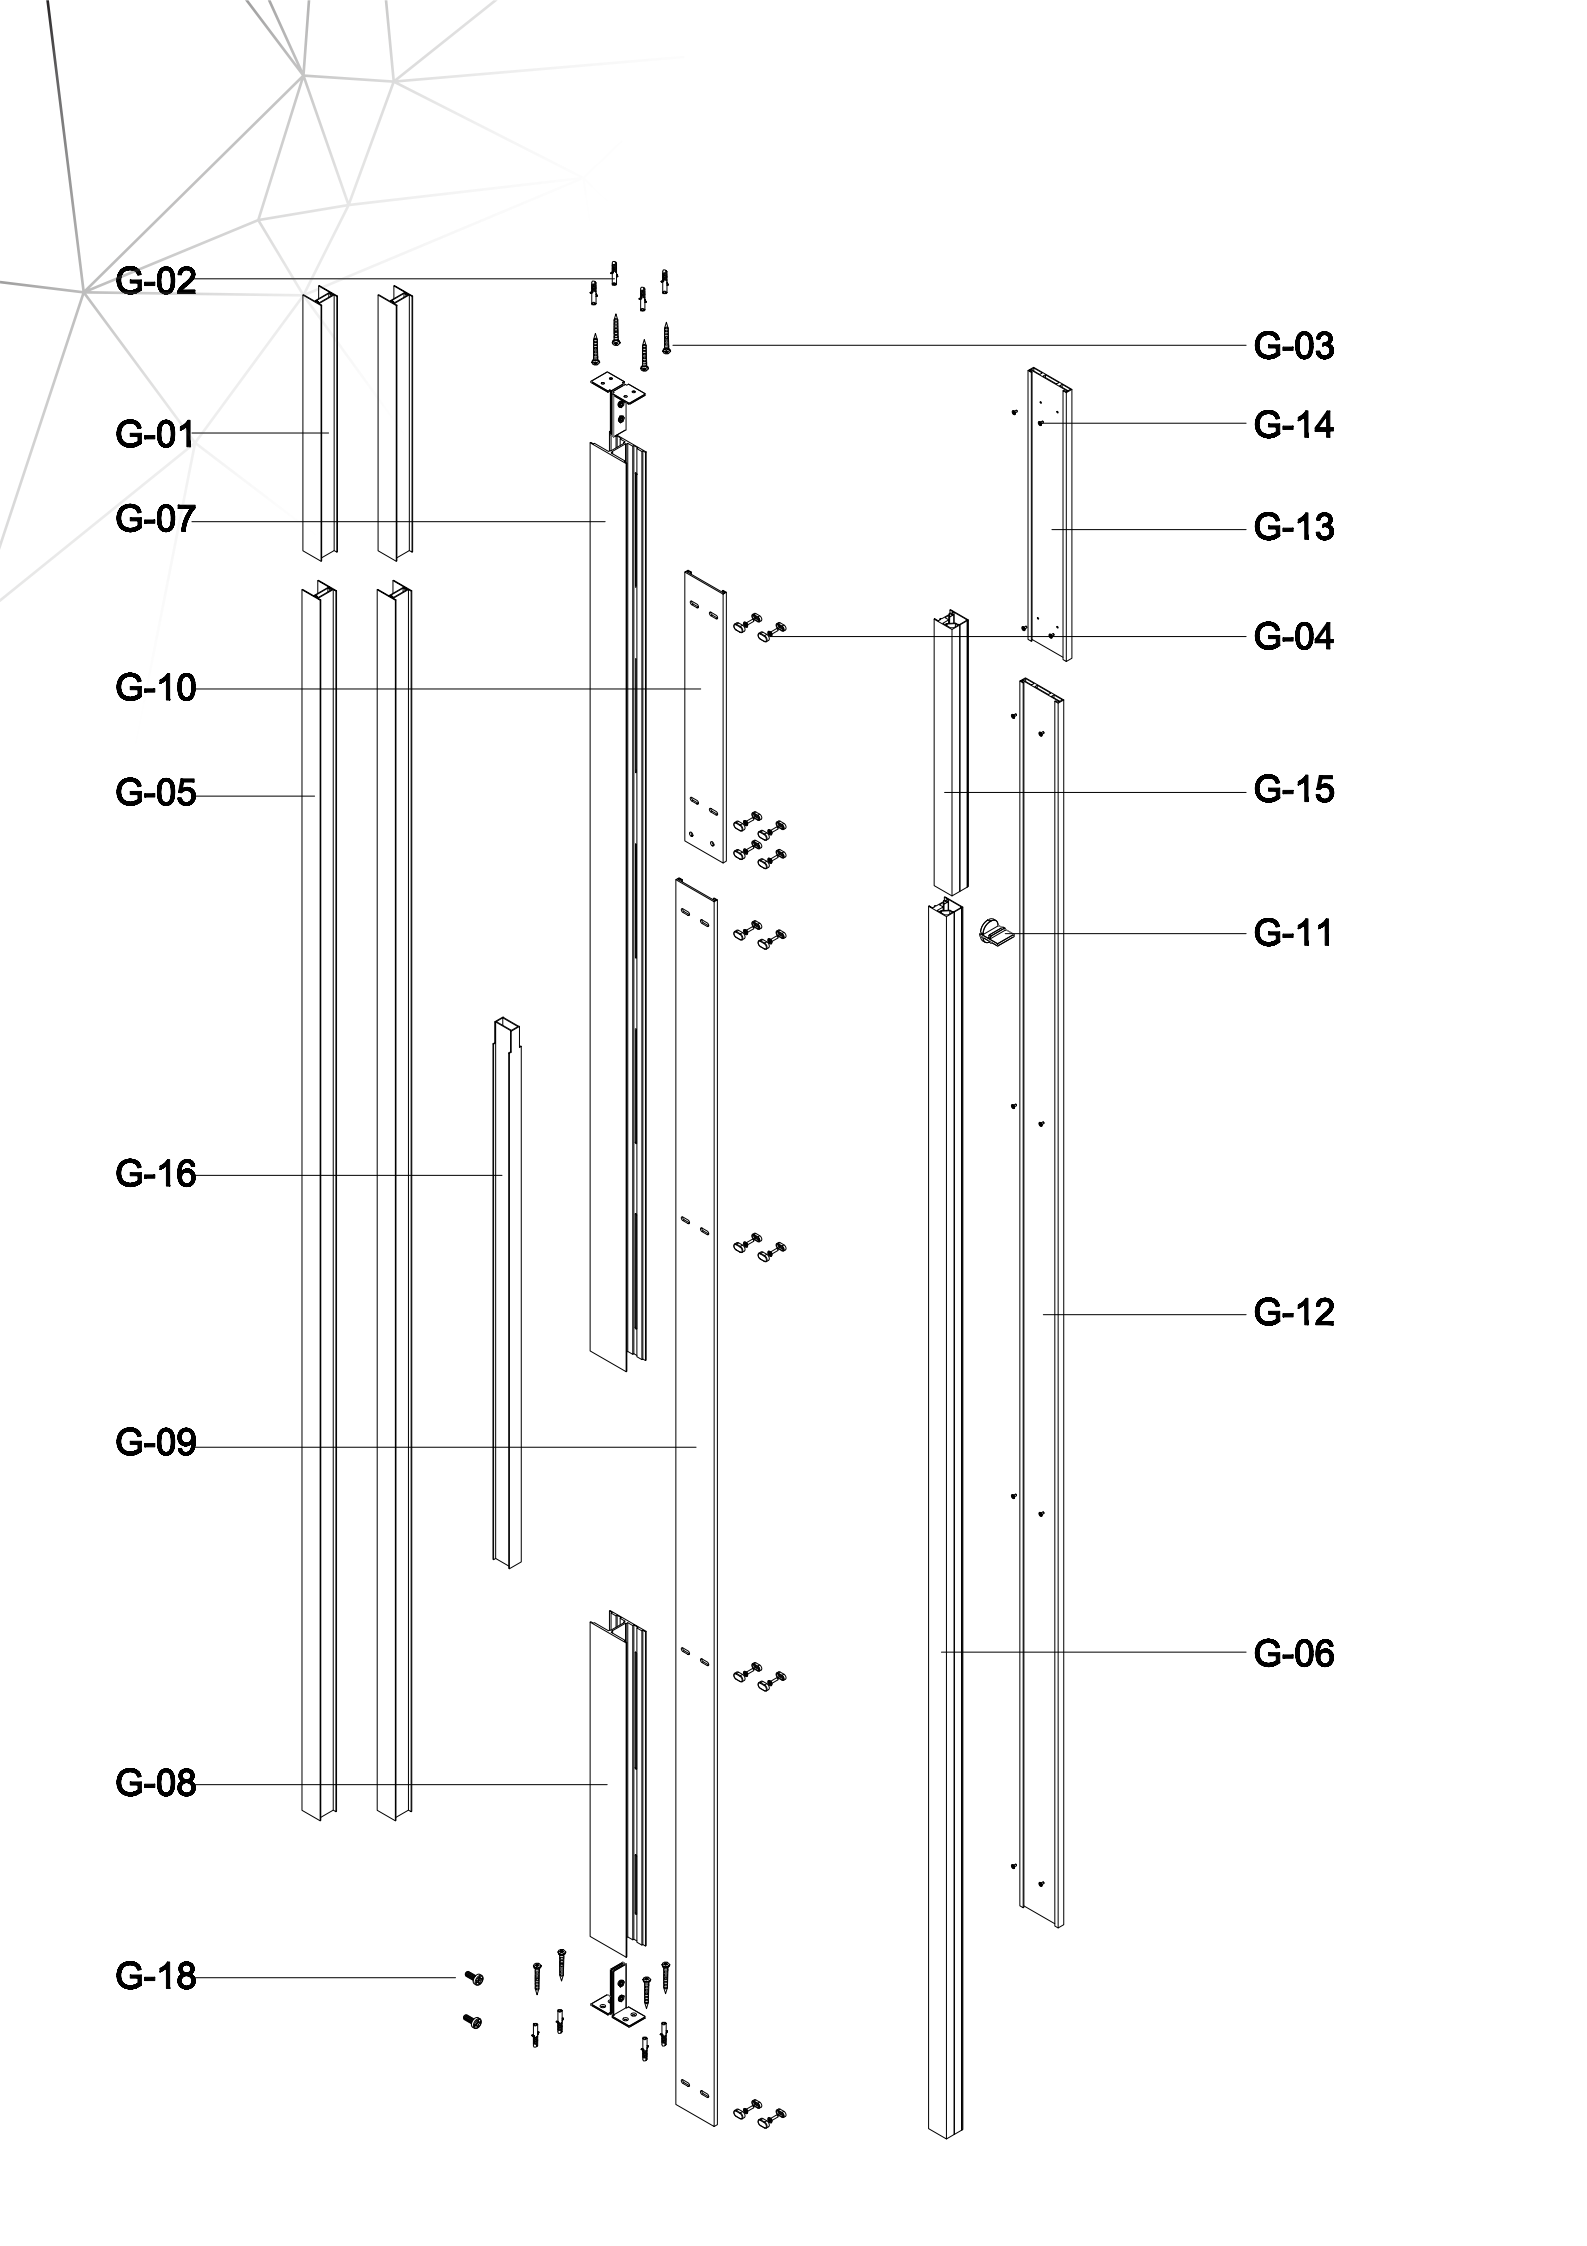

this part in luck door package

Fit with magnetic door installation

Fit with luck door installation

GSV GNG

GSV 012 GNG

GSV TOP PART

GSV LNG

LNG

G-05

WALL

LN-06/05

ø6 mm

LN-02

LN-06/05

LN-03

INSTALL
ONE SCREW

G-17

G-10

Ø6mm

G-02

G-17

G-03

G-16

- A=**
50WALL=495mm
60WALL=595mm
70WALL=695mm
80WALL=795mm
90WALL=895mm
100WALL=995mm