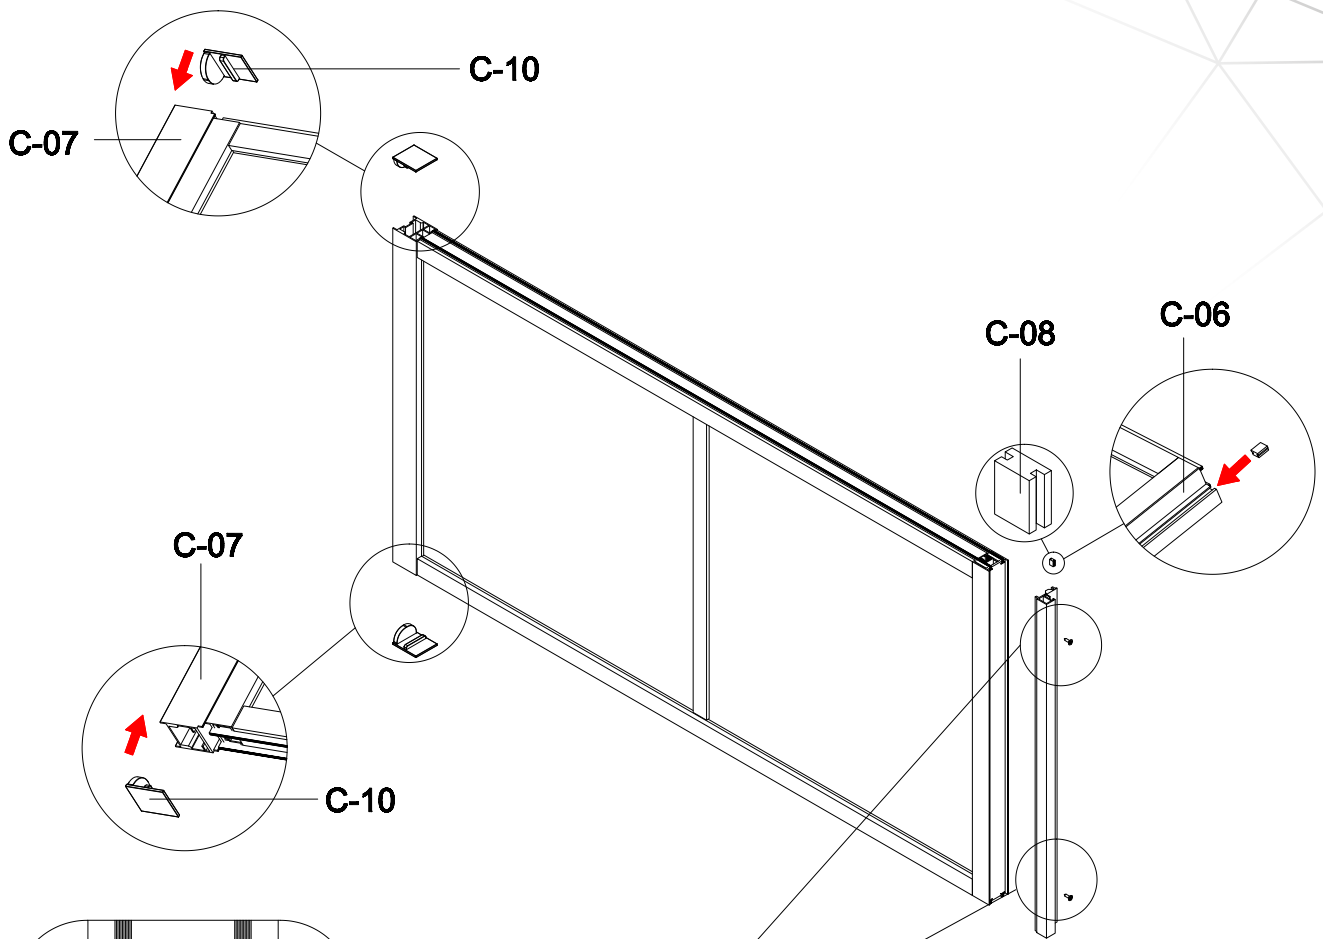

this part in luck door package

Fit with magnetic door installation

Fit with luck door installation

GSV GNG

GSV 012 GNG

GSV TOP PART

GSV LNG

LNG

G-17

G-10

Ø6mm

G-02

G-17

G-03

G-16

- A=**
50WALL=495mm
60WALL=595mm
70WALL=695mm
80WALL=795mm
90WALL=895mm
100WALL=995mm