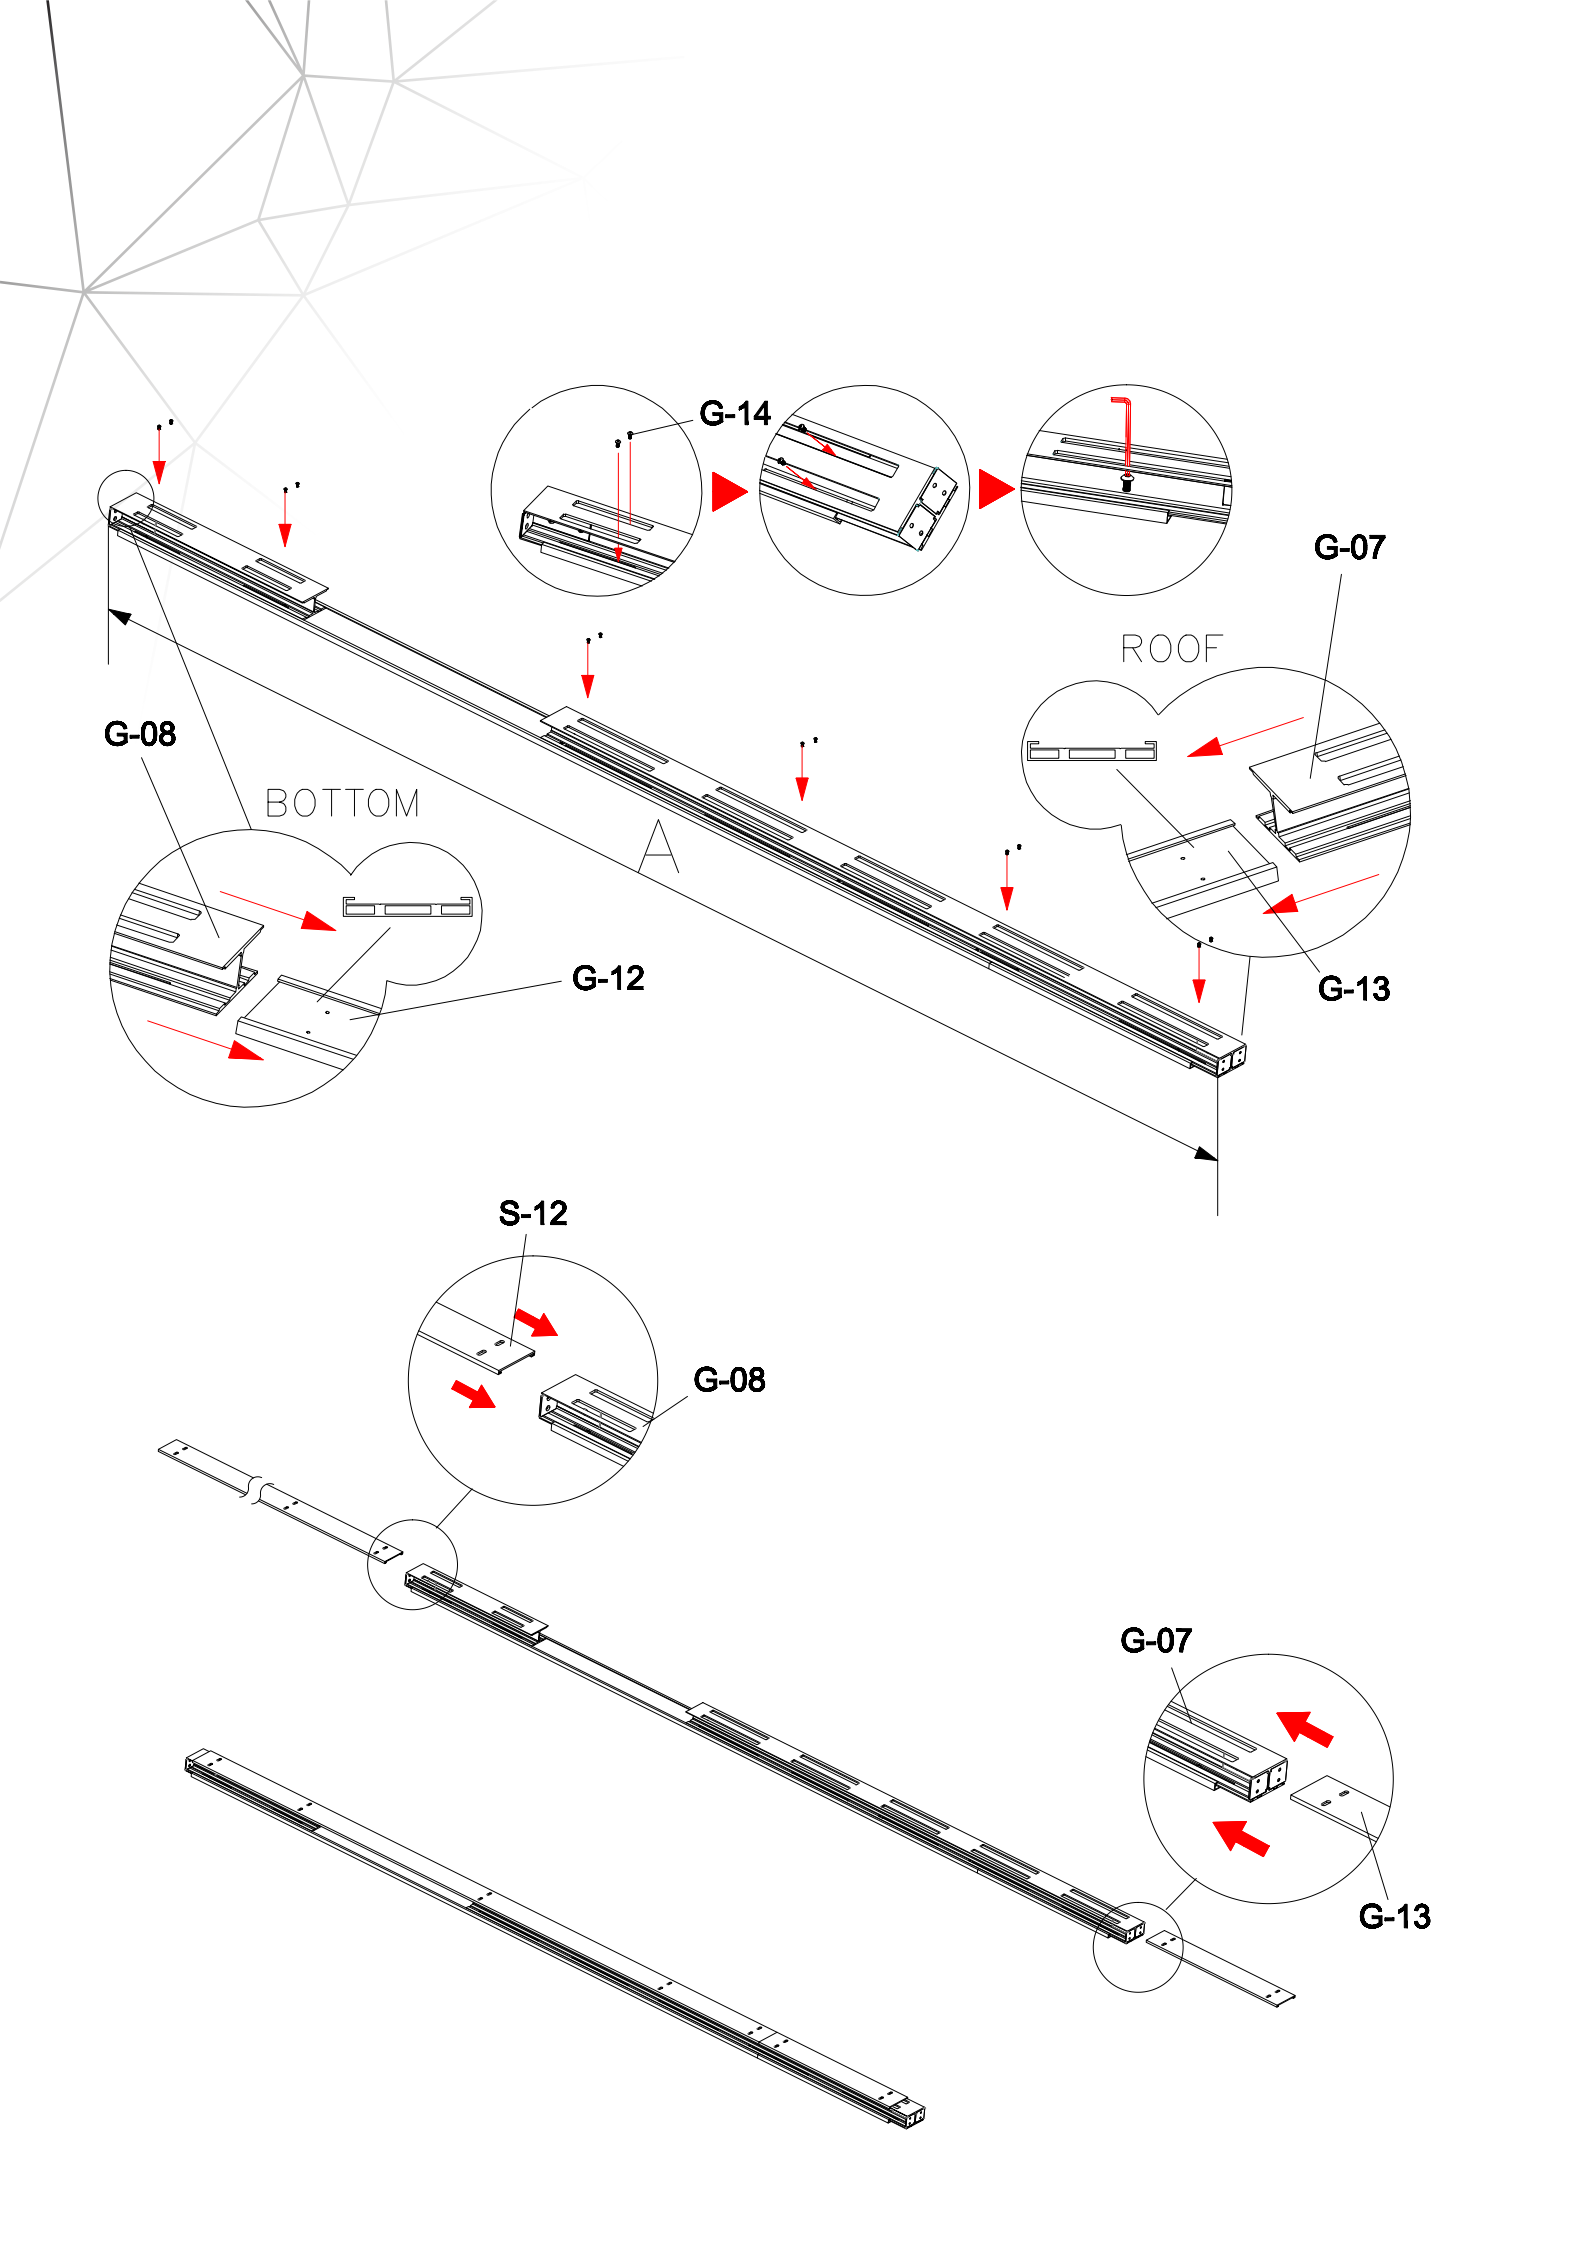

this part in luck door package

Fit with magnetic door installation

Fit with luck door installation

GSV GNG

GSV 012 GNG

GSV TOP PART

GSV LNG

LNG

G-05

WALL

LN-06/05

ø6 mm

LN-02

LN-06/05

LN-03

INSTALL
ONE SCREW

G-17

G-10

Ø6mm

G-02

G-17

G-03

G-16

- A=**
50WALL=495mm
60WALL=595mm
70WALL=695mm
80WALL=795mm
90WALL=895mm
100WALL=995mm