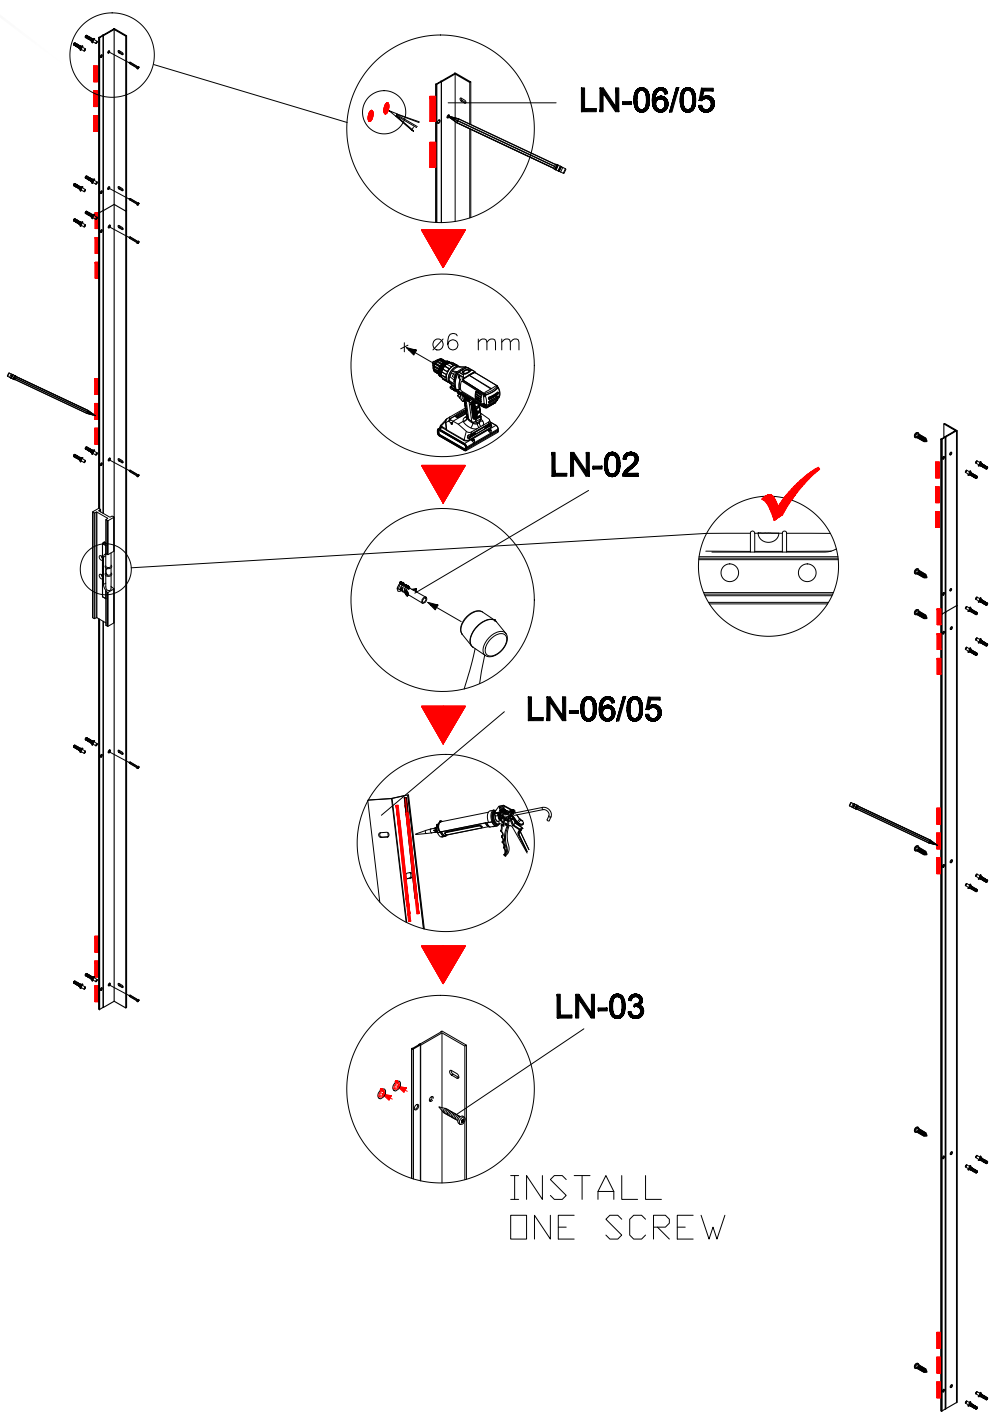

this part in luck door package

Fit with magnetic door installation

Fit with luck door installation

GSV GNG

GSV 012 GNG

GSV TOP PART

GSV LNG

LNG

Top G-16

G-01

GNG

G-01

Top

LN-08

LNG

WALL

G-05

WALL

LN-06/05

ø6 mm

LN-02

LN-06/05

LN-03

INSTALL
ONE SCREW

G-17

G-10

Ø6mm

G-02

G-17

G-03

G-16

- A=**
50WALL=495mm
60WALL=595mm
70WALL=695mm
80WALL=795mm
90WALL=895mm
100WALL=995mm