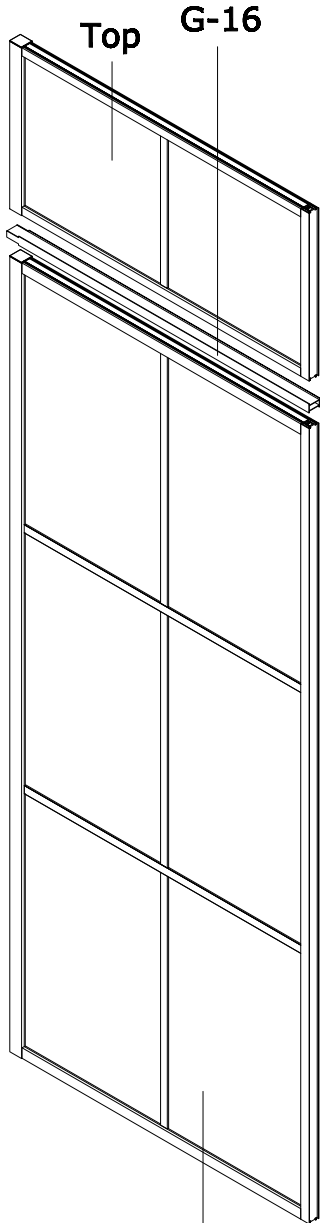

LNG

Top G-16

G-01

GNG

G-01

Top

LN-08

LNG

WALL

G-05

WALL