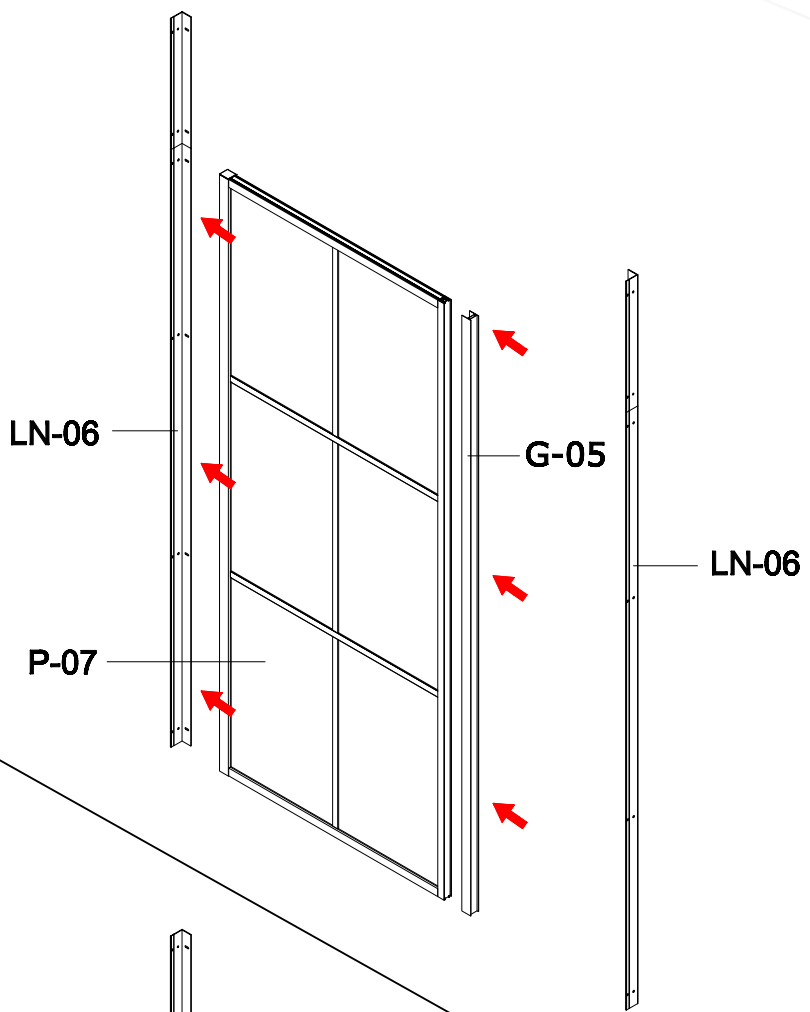

G-05

WALL

LN-06/05

ø6 mm

LN-02

LN-06/05

LN-03

INSTALL
ONE SCREW

G-17

G-10

Ø6mm

G-02

G-17

G-03

G-16

- A=**
50WALL=495mm
60WALL=595mm
70WALL=695mm
80WALL=795mm
90WALL=895mm
100WALL=995mm