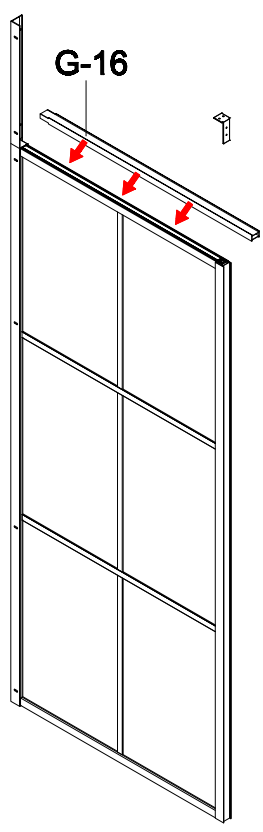

G-05

WALL

LN-06/05

ø6 mm

LN-02

LN-06/05

LN-03

INSTALL
ONE SCREW

G-17

G-10

Ø6mm

G-02

G-17

G-03

G-16

- A=**
50WALL=495mm
60WALL=595mm
70WALL=695mm
80WALL=795mm
90WALL=895mm
100WALL=995mm

G-16

C-07

G-01

C-04

LN-07

LN-04

LN-07

LN-04