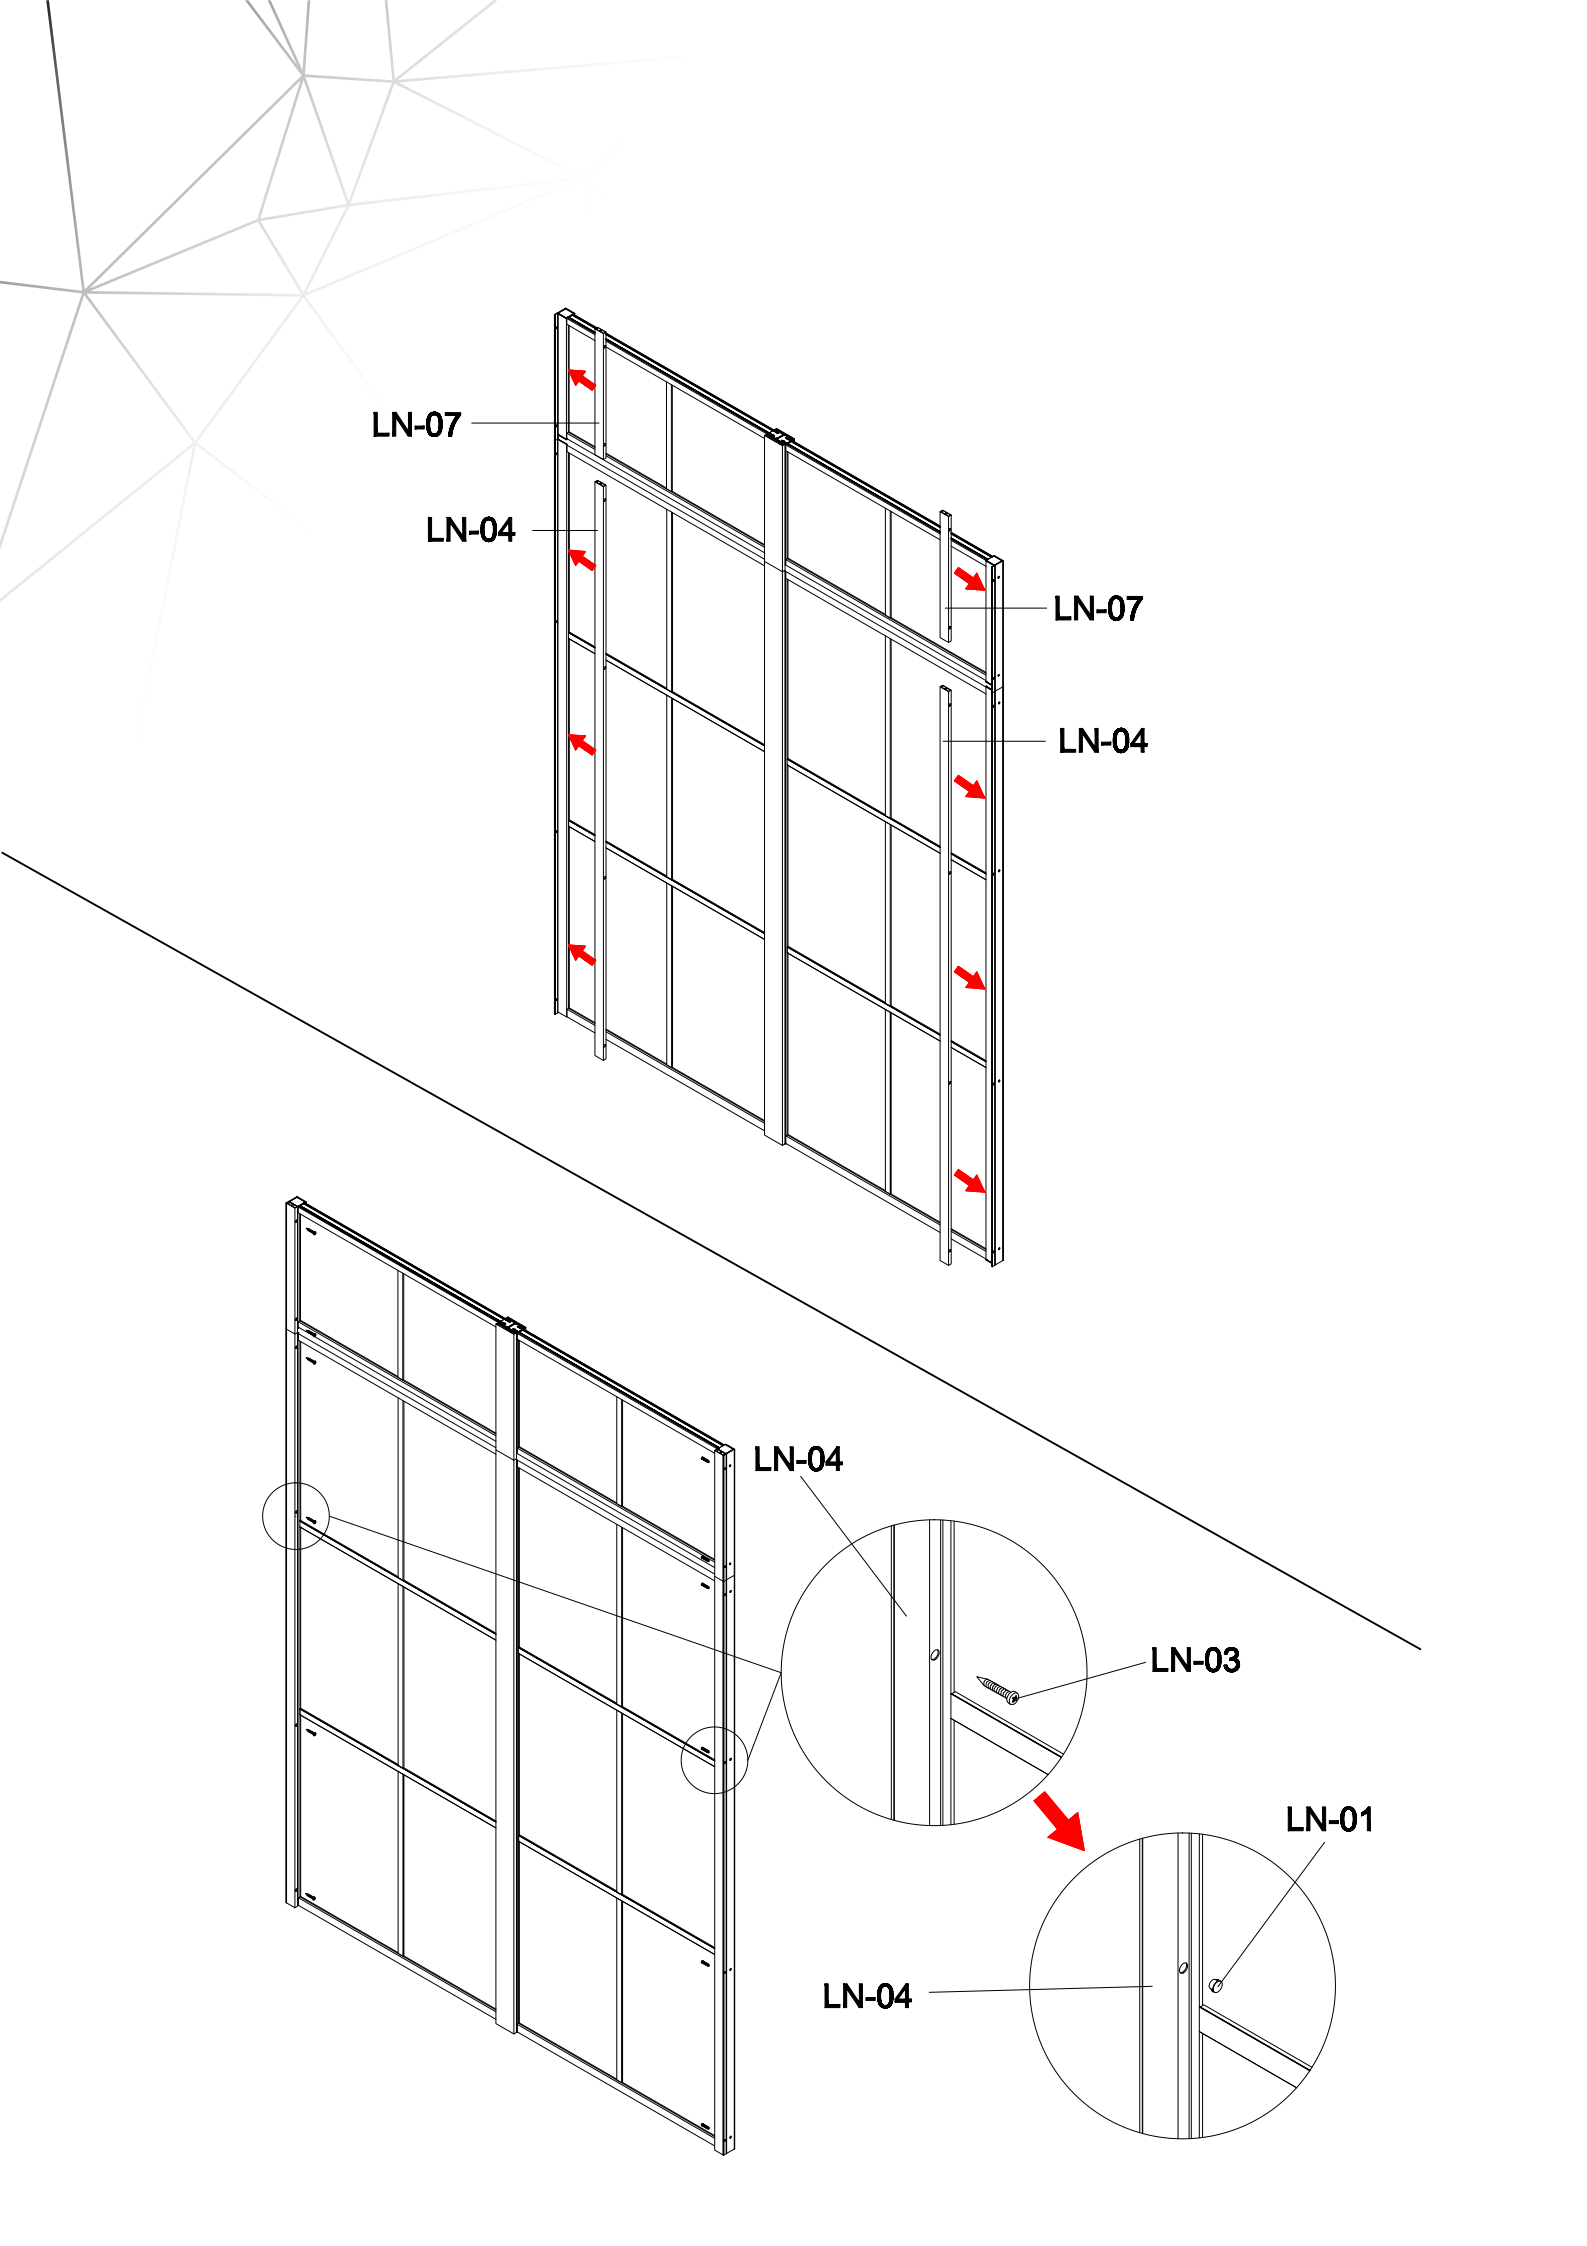

G-17

G-10

Ø6mm

G-02

G-17

G-03

G-16

- A=**
50WALL=495mm
60WALL=595mm
70WALL=695mm
80WALL=795mm
90WALL=895mm
100WALL=995mm

G-16

C-07

G-01

C-04

LN-07

LN-04

LN-07

LN-04