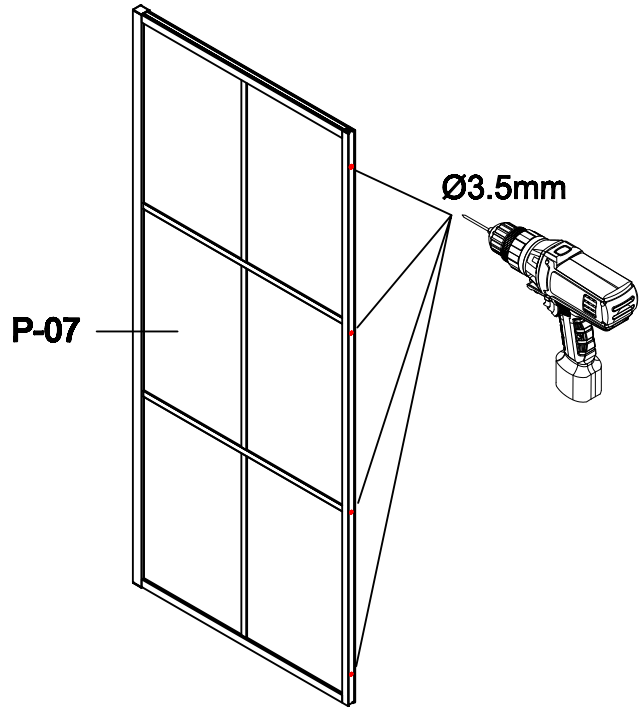

this part in luck door package

Fit with magnetic door installation

Fit with luck door installation

GSV GNG

GSV 012 GNG

GSV TOP PART

GSV LNG

LNG