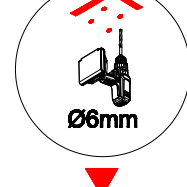

G-17

G-10

Ø6mm

G-02

G-17

G-03

G-16

- A=**
50WALL=495mm
60WALL=595mm
70WALL=695mm
80WALL=795mm
90WALL=895mm
100WALL=995mm