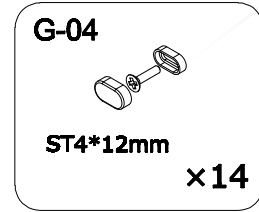

this part in luck door package

Fit with magnetic door installation

Fit with luck door installation

GSV GNG

GSV 012 GNG

GSV TOP PART

GSV LNG

LNG