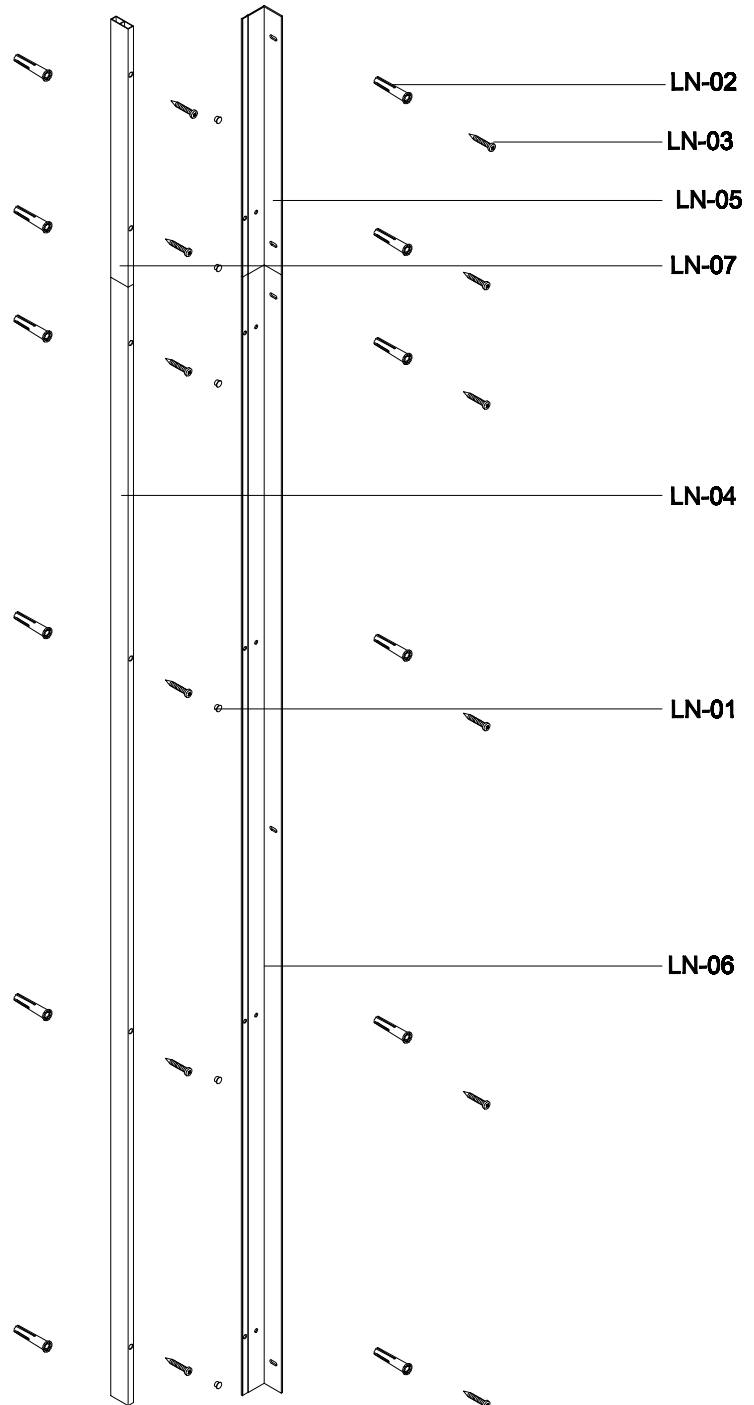

this part in luck door package

Fit with magnetic door installation

Fit with luck door installation

GSV GNG

GSV 012 GNG

GSV TOP PART

GSV LNG

LNG

G-05

WALL

LN-06/05

ø6 mm

LN-02

LN-06/05

LN-03

INSTALL
ONE SCREW

G-17

G-10

Ø6mm

G-02

G-17

G-03

G-16

- A=**
50WALL=495mm
60WALL=595mm
70WALL=695mm
80WALL=795mm
90WALL=895mm
100WALL=995mm