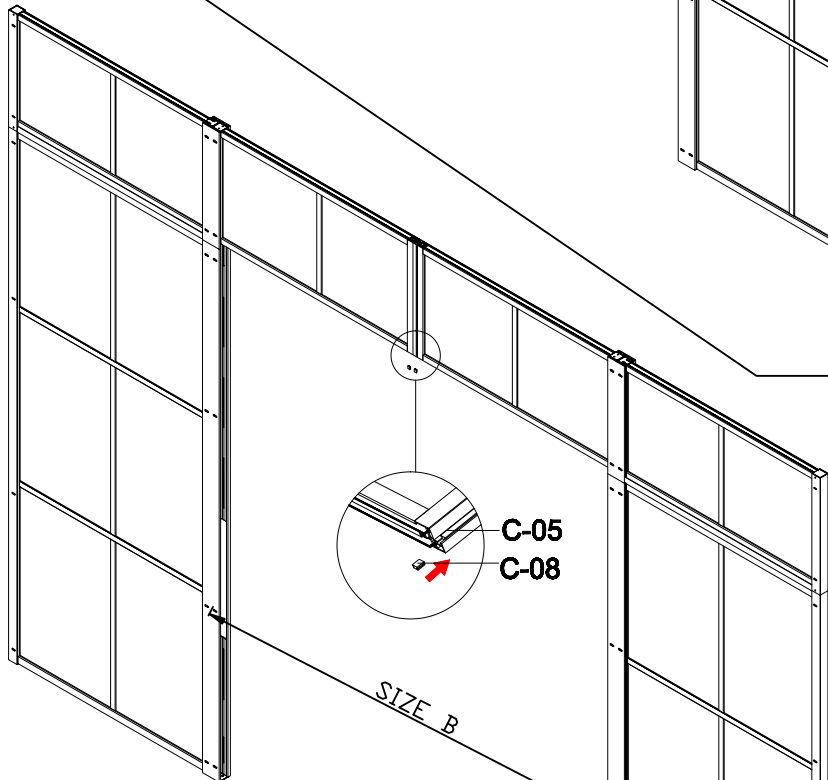

Size confirm method 2

- A=
50WALL=495mm
60WALL=595mm
70WALL=695mm
80WALL=795mm
90WALL=895mm
100WALL=995mm

W-04

G-04

Don't twist it too tight

Some ref size
 B=
 50+50=995-1050mm
 60+60=1195-1205mm
 70+70=1395-1405mm
 80+80=1595-1605mm
 90+90=1795-1805mm
 100+100=1995-2005mm