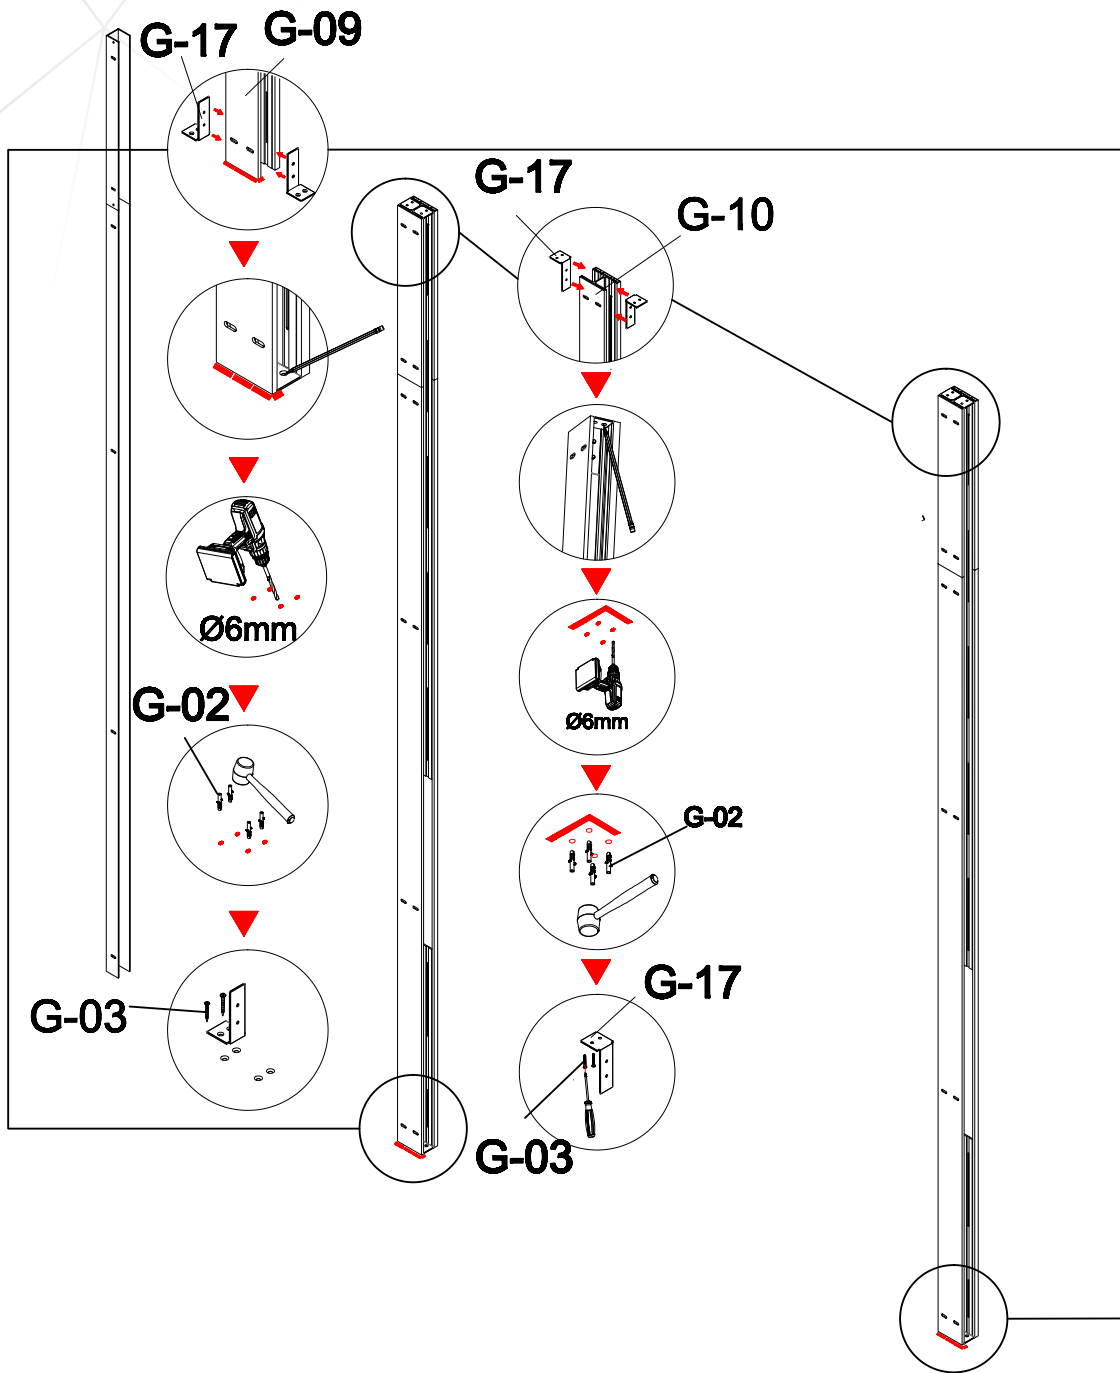

G-13

S-12

G-08

G-07

G-13

Size confirm method 1

Add the dimensions of the two products
subtract 60mm to 76mm

G-09

Size confirm method 2

- A=
50WALL=495mm
60WALL=595mm
70WALL=695mm
80WALL=795mm
90WALL=895mm
100WALL=995mm

W-04

G-04

Don't twist it too tight

Some ref size
 B=
 50+50=995-1050mm
 60+60=1195-1205mm
 70+70=1395-1405mm
 80+80=1595-1605mm
 90+90=1795-1805mm
 100+100=1995-2005mm