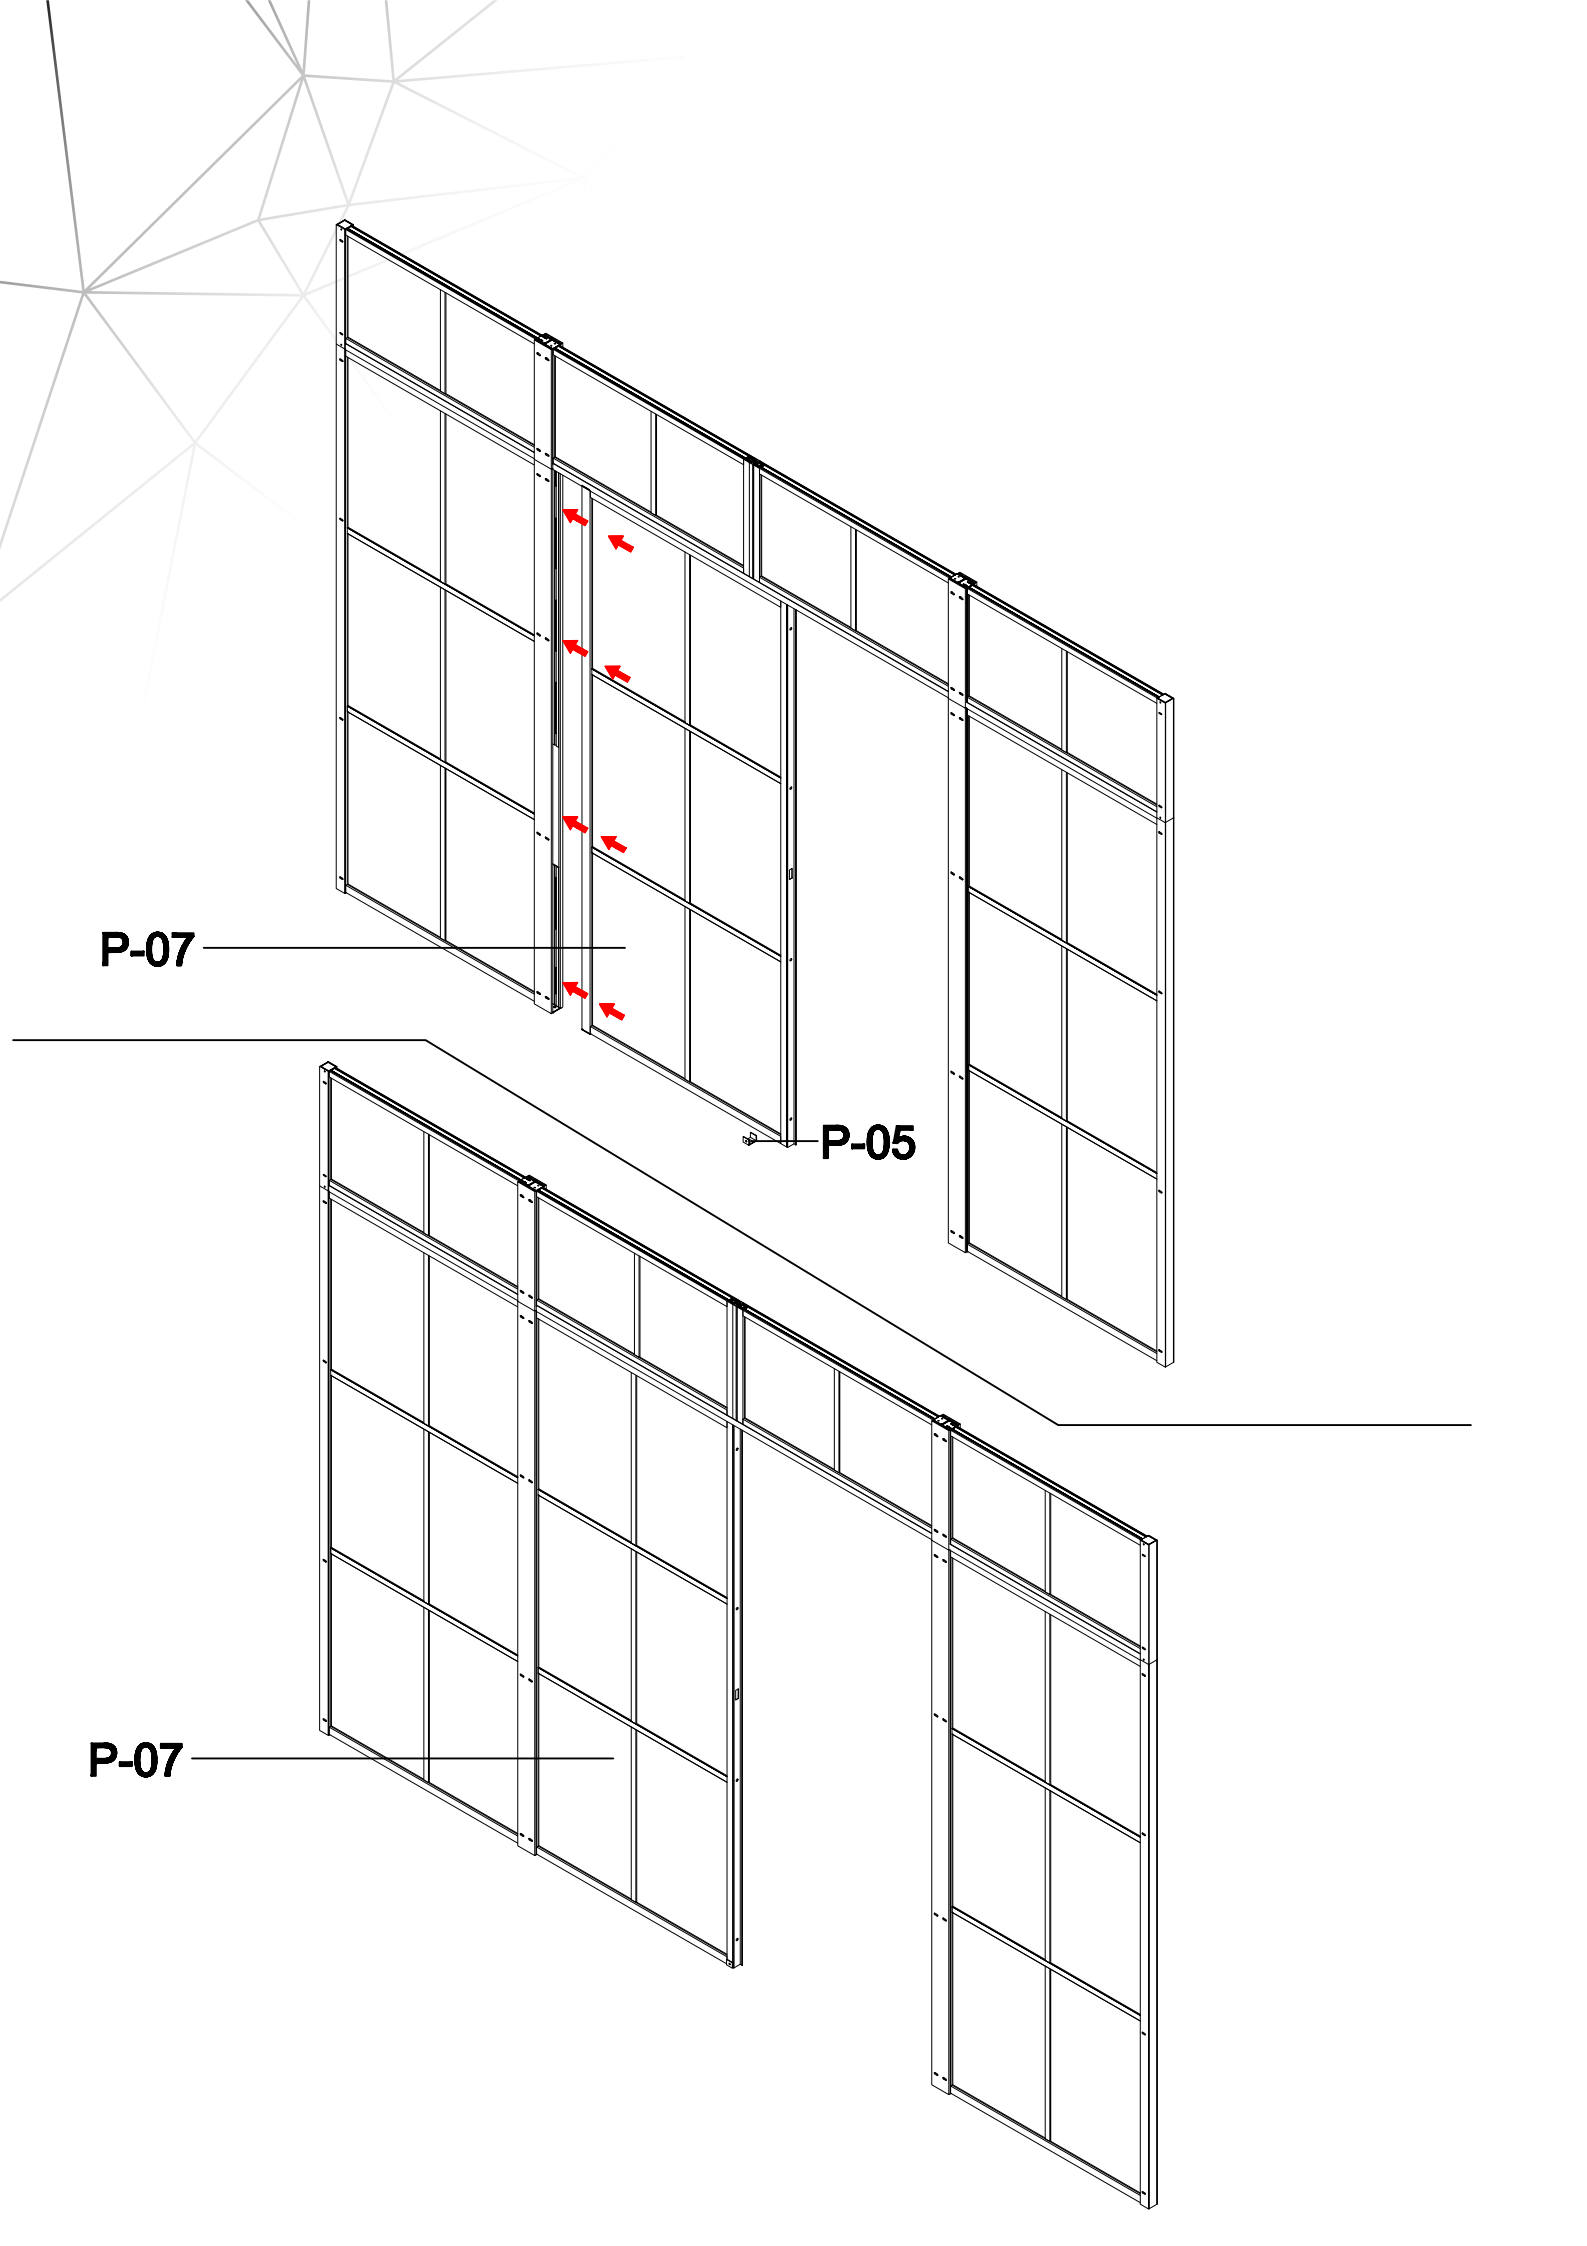

P-07

P-05

P-07