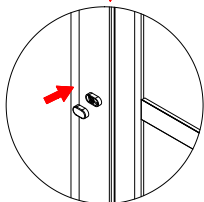

Size confirm method 2

- A=
50WALL=495mm
60WALL=595mm
70WALL=695mm
80WALL=795mm
90WALL=895mm
100WALL=995mm

W-04

G-04

Don't twist it too tight

Some ref size
 B=
 50+50=995-1050mm
 60+60=1195-1205mm
 70+70=1395-1405mm
 80+80=1595-1605mm
 90+90=1795-1805mm
 100+100=1995-2005mm