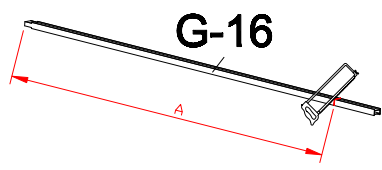

G-13

S-12

G-08

G-07

G-13

Size confirm method 1

Add the dimensions of the two products
subtract 60mm to 76mm

G-09

Size confirm method 2

- A=
50WALL=495mm
60WALL=595mm
70WALL=695mm
80WALL=795mm
90WALL=895mm
100WALL=995mm

W-04

G-04

Don't twist it too tight

Some ref size
 B=
 50+50=995-1050mm
 60+60=1195-1205mm
 70+70=1395-1405mm
 80+80=1595-1605mm
 90+90=1795-1805mm
 100+100=1995-2005mm