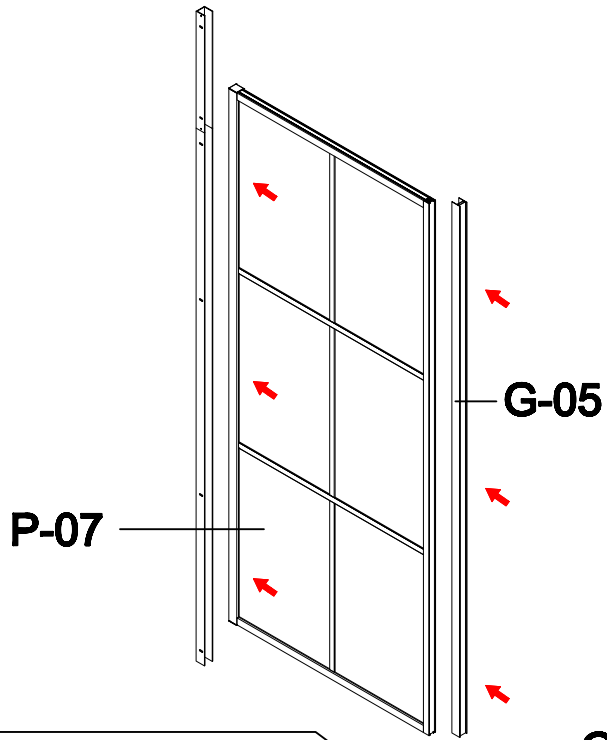

G-13

S-12

G-08

G-07

G-13

Size confirm method 1

Add the dimensions of the two products
subtract 60mm to 76mm

G-09

Size confirm method 2

- A=
50WALL=495mm
60WALL=595mm
70WALL=695mm
80WALL=795mm
90WALL=895mm
100WALL=995mm

W-04

G-04

Don't twist it too tight

Some ref size
 B=
 50+50=995-1050mm
 60+60=1195-1205mm
 70+70=1395-1405mm
 80+80=1595-1605mm
 90+90=1795-1805mm
 100+100=1995-2005mm