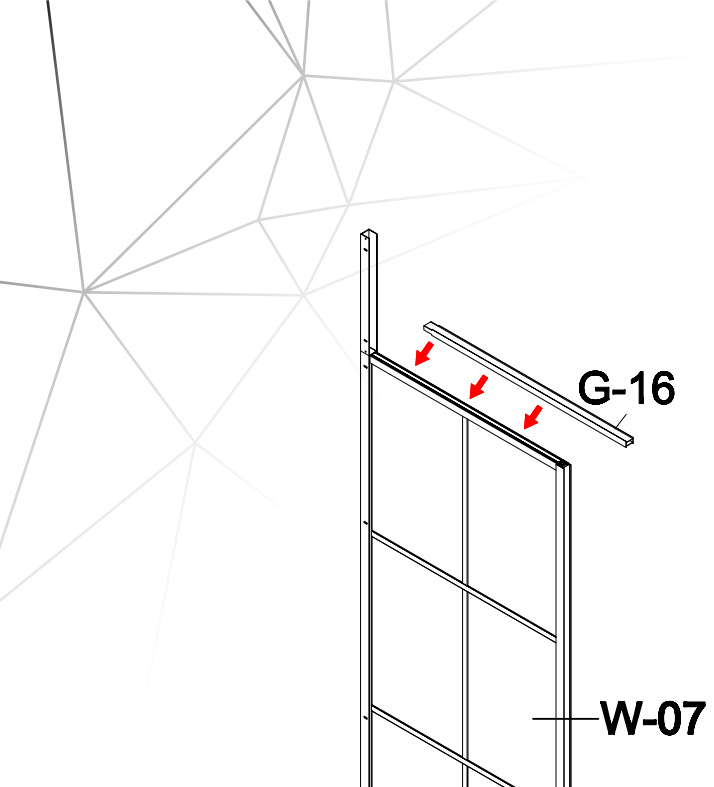

G-13

S-12

G-08

G-07

G-13

Size confirm method 1

Add the dimensions of the two products
subtract 60mm to 76mm

G-09

Size confirm method 2

- A=
50WALL=495mm
60WALL=595mm
70WALL=695mm
80WALL=795mm
90WALL=895mm
100WALL=995mm

W-04

G-04

Don't twist it too tight

Some ref size
 B=
 50+50=995-1050mm
 60+60=1195-1205mm
 70+70=1395-1405mm
 80+80=1595-1605mm
 90+90=1795-1805mm
 100+100=1995-2005mm