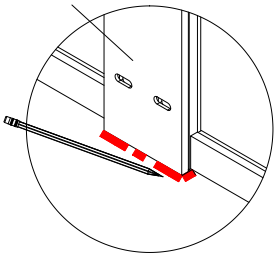

G-13

S-12

G-08

G-07

G-13

Size confirm method 1

Add the dimensions of the two products
subtract 60mm to 76mm

G-09

Size confirm method 2

- A=
50WALL=495mm
60WALL=595mm
70WALL=695mm
80WALL=795mm
90WALL=895mm
100WALL=995mm

W-04

G-04

Don't twist it too tight

Some ref size
 B=
 50+50=995-1050mm
 60+60=1195-1205mm
 70+70=1395-1405mm
 80+80=1595-1605mm
 90+90=1795-1805mm
 100+100=1995-2005mm