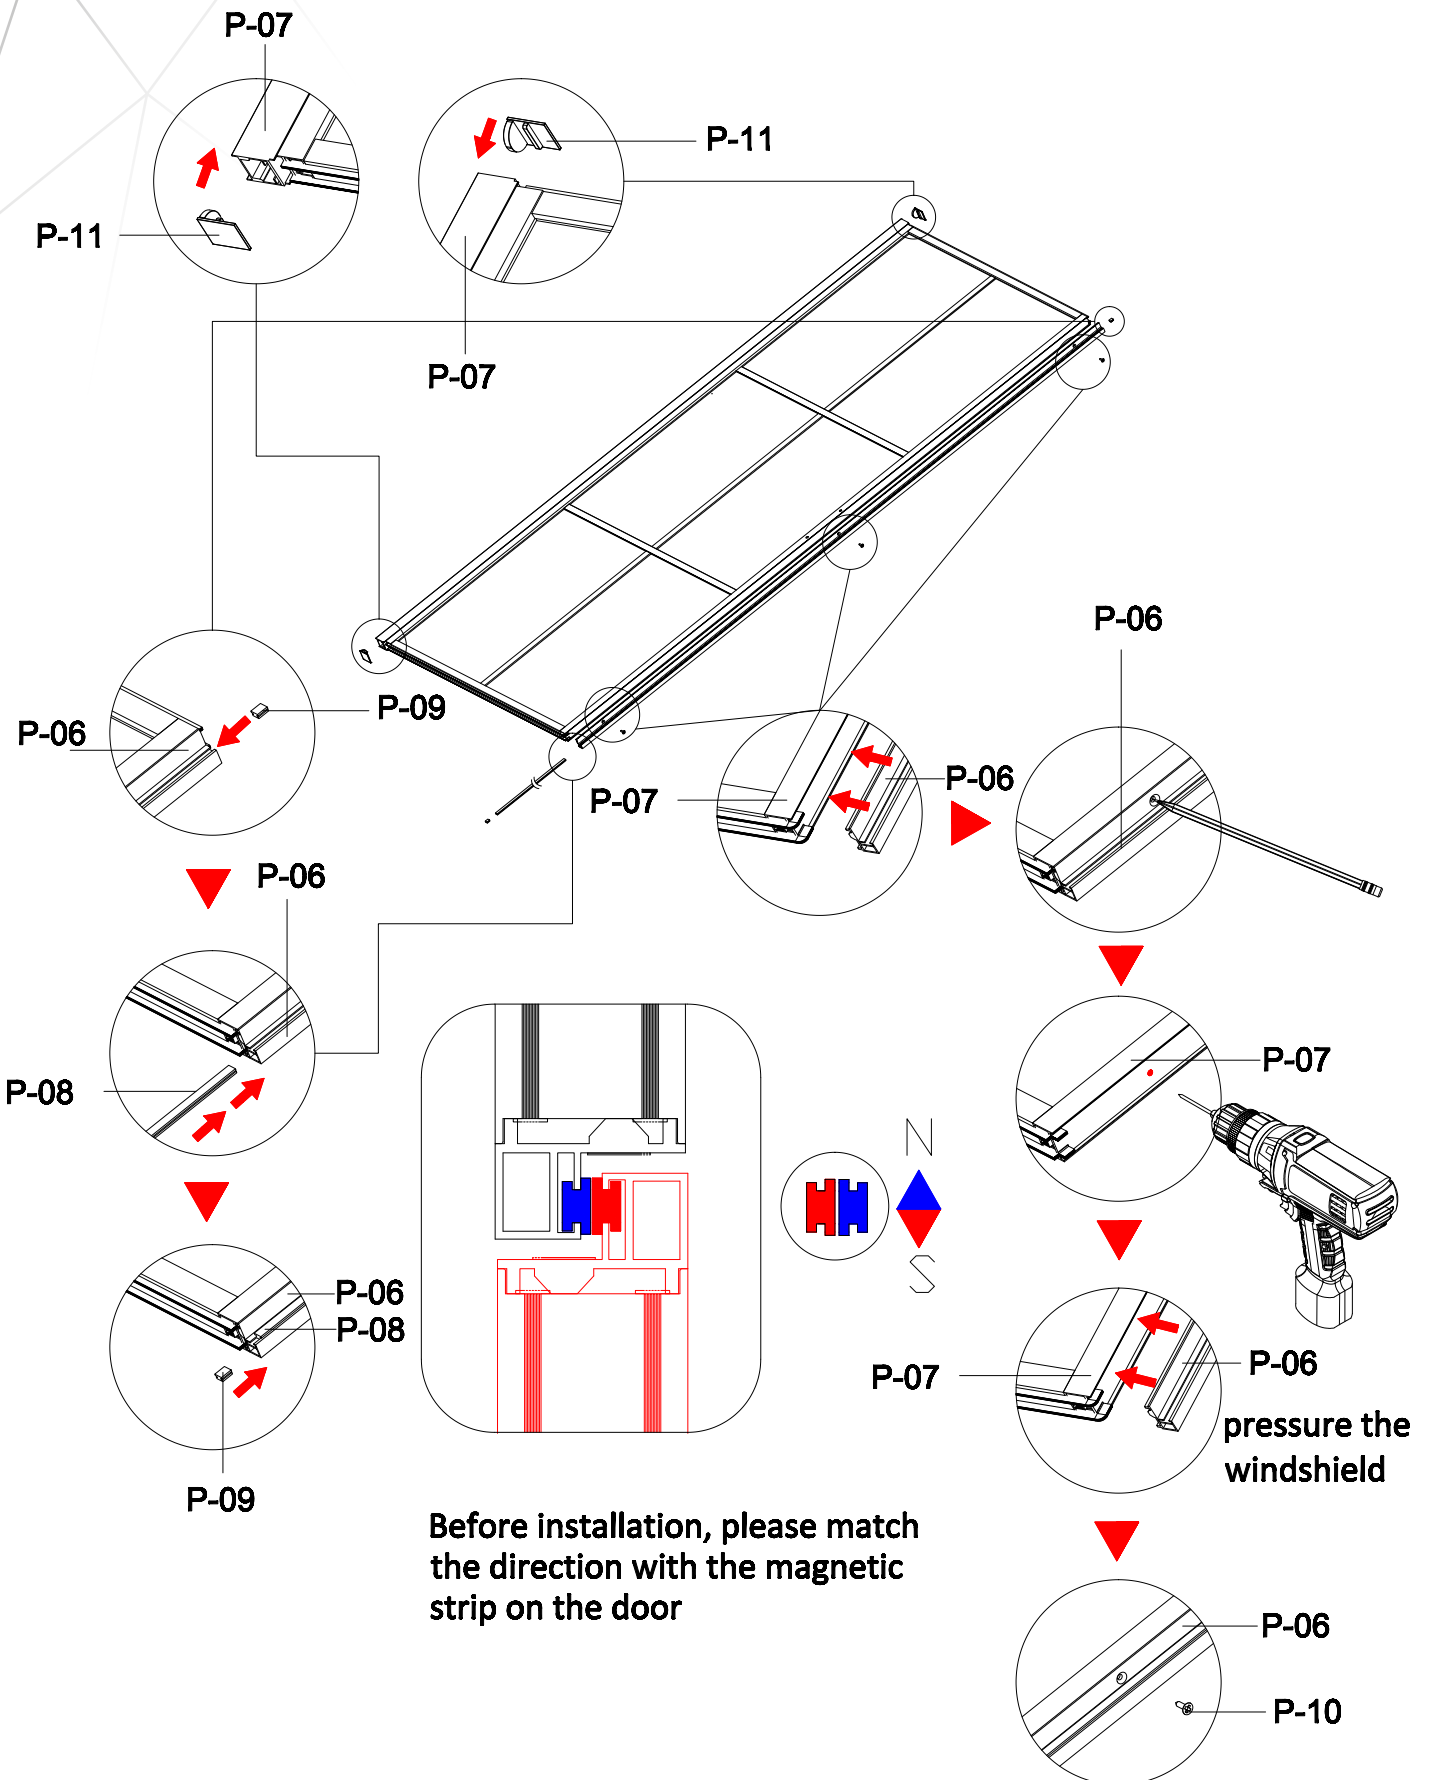

GSV WALL

Fit with magnetic door installation

Fit with luck door installation

this part in luck door package

Fit with magnetic door installation

Fit with luck door installation

GSV TOP PART

GSV GNG