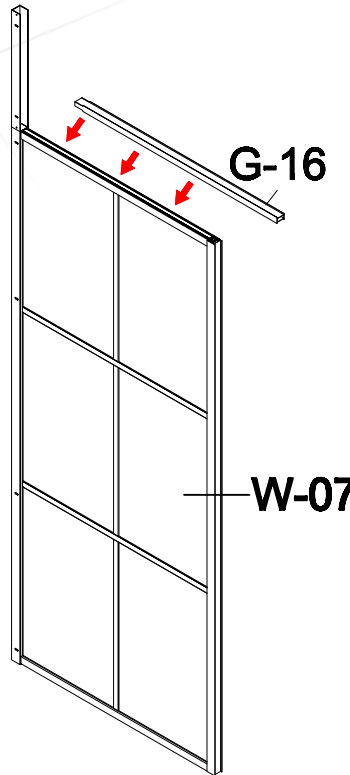

G-13

S-12

G-08

G-07

G-13

Size confirm method 1

Add the dimensions of the two products
subtract 60mm to 76mm

G-09

Size confirm method 2

- A=
50WALL=495mm
60WALL=595mm
70WALL=695mm
80WALL=795mm
90WALL=895mm
100WALL=995mm

W-04

G-04

Don't twist it too tight

Some ref size
 B=
 50+50=995-1050mm
 60+60=1195-1205mm
 70+70=1395-1405mm
 80+80=1595-1605mm
 90+90=1795-1805mm
 100+100=1995-2005mm