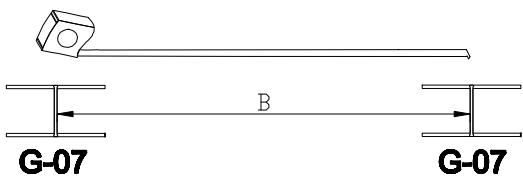

Size confirm method 2

- A=
50WALL=495mm
60WALL=595mm
70WALL=695mm
80WALL=795mm
90WALL=895mm
100WALL=995mm

W-04

G-04

Don't twist it too tight

Some ref size
 B=
 50+50=995-1050mm
 60+60=1195-1205mm
 70+70=1395-1405mm
 80+80=1595-1605mm
 90+90=1795-1805mm
 100+100=1995-2005mm