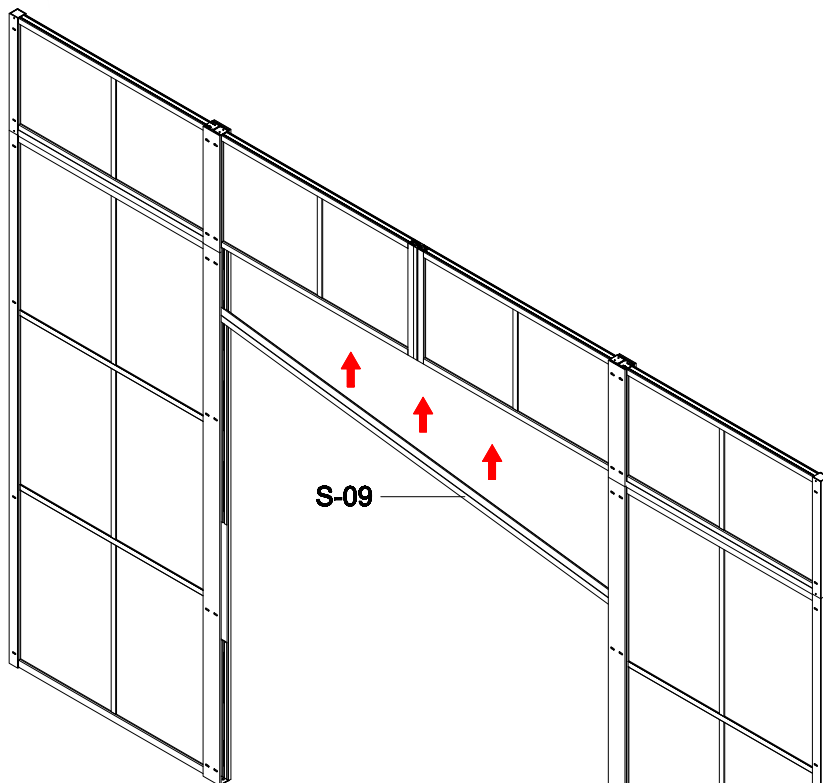

Refer this side

S-09