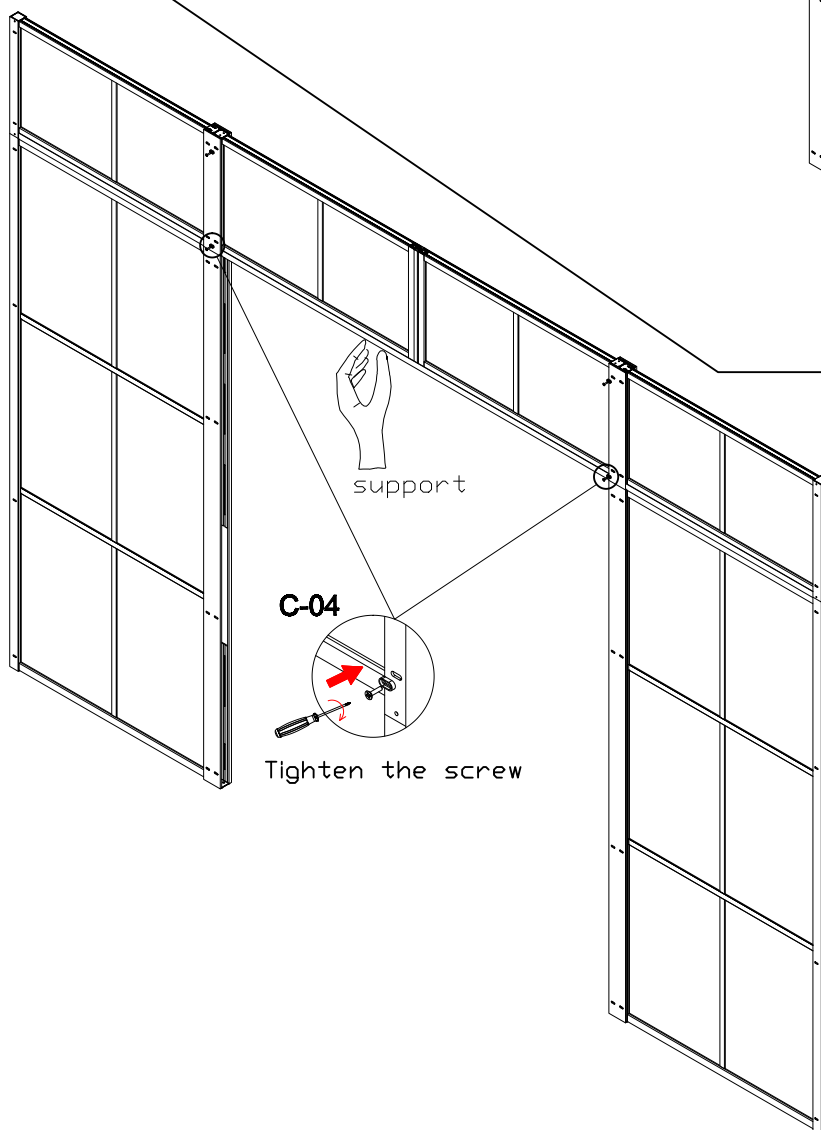

Refer this side

S-09