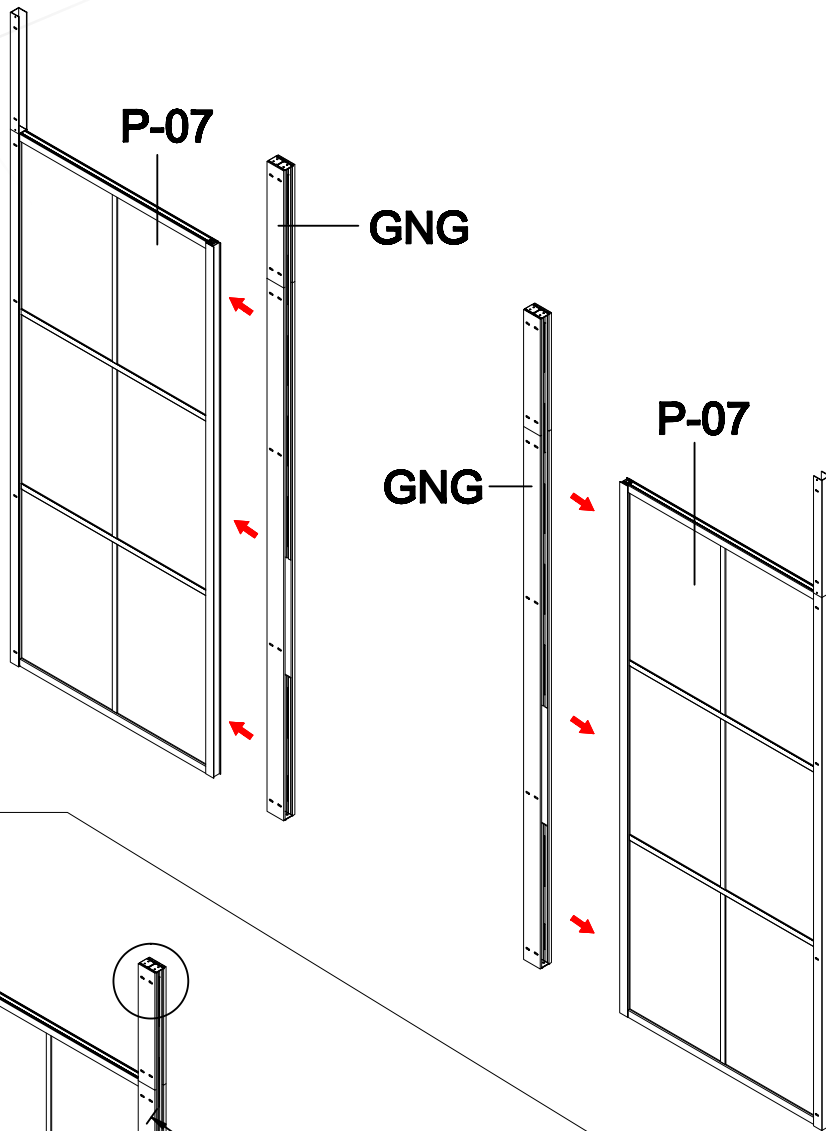

G-13

S-12

G-08

G-07

G-13

Size confirm method 1

Add the dimensions of the two products
subtract 60mm to 76mm

G-09

Size confirm method 2

- A=
50WALL=495mm
60WALL=595mm
70WALL=695mm
80WALL=795mm
90WALL=895mm
100WALL=995mm

W-04

G-04

Don't twist it too tight

Some ref size
 B=
 50+50=995-1050mm
 60+60=1195-1205mm
 70+70=1395-1405mm
 80+80=1595-1605mm
 90+90=1795-1805mm
 100+100=1995-2005mm