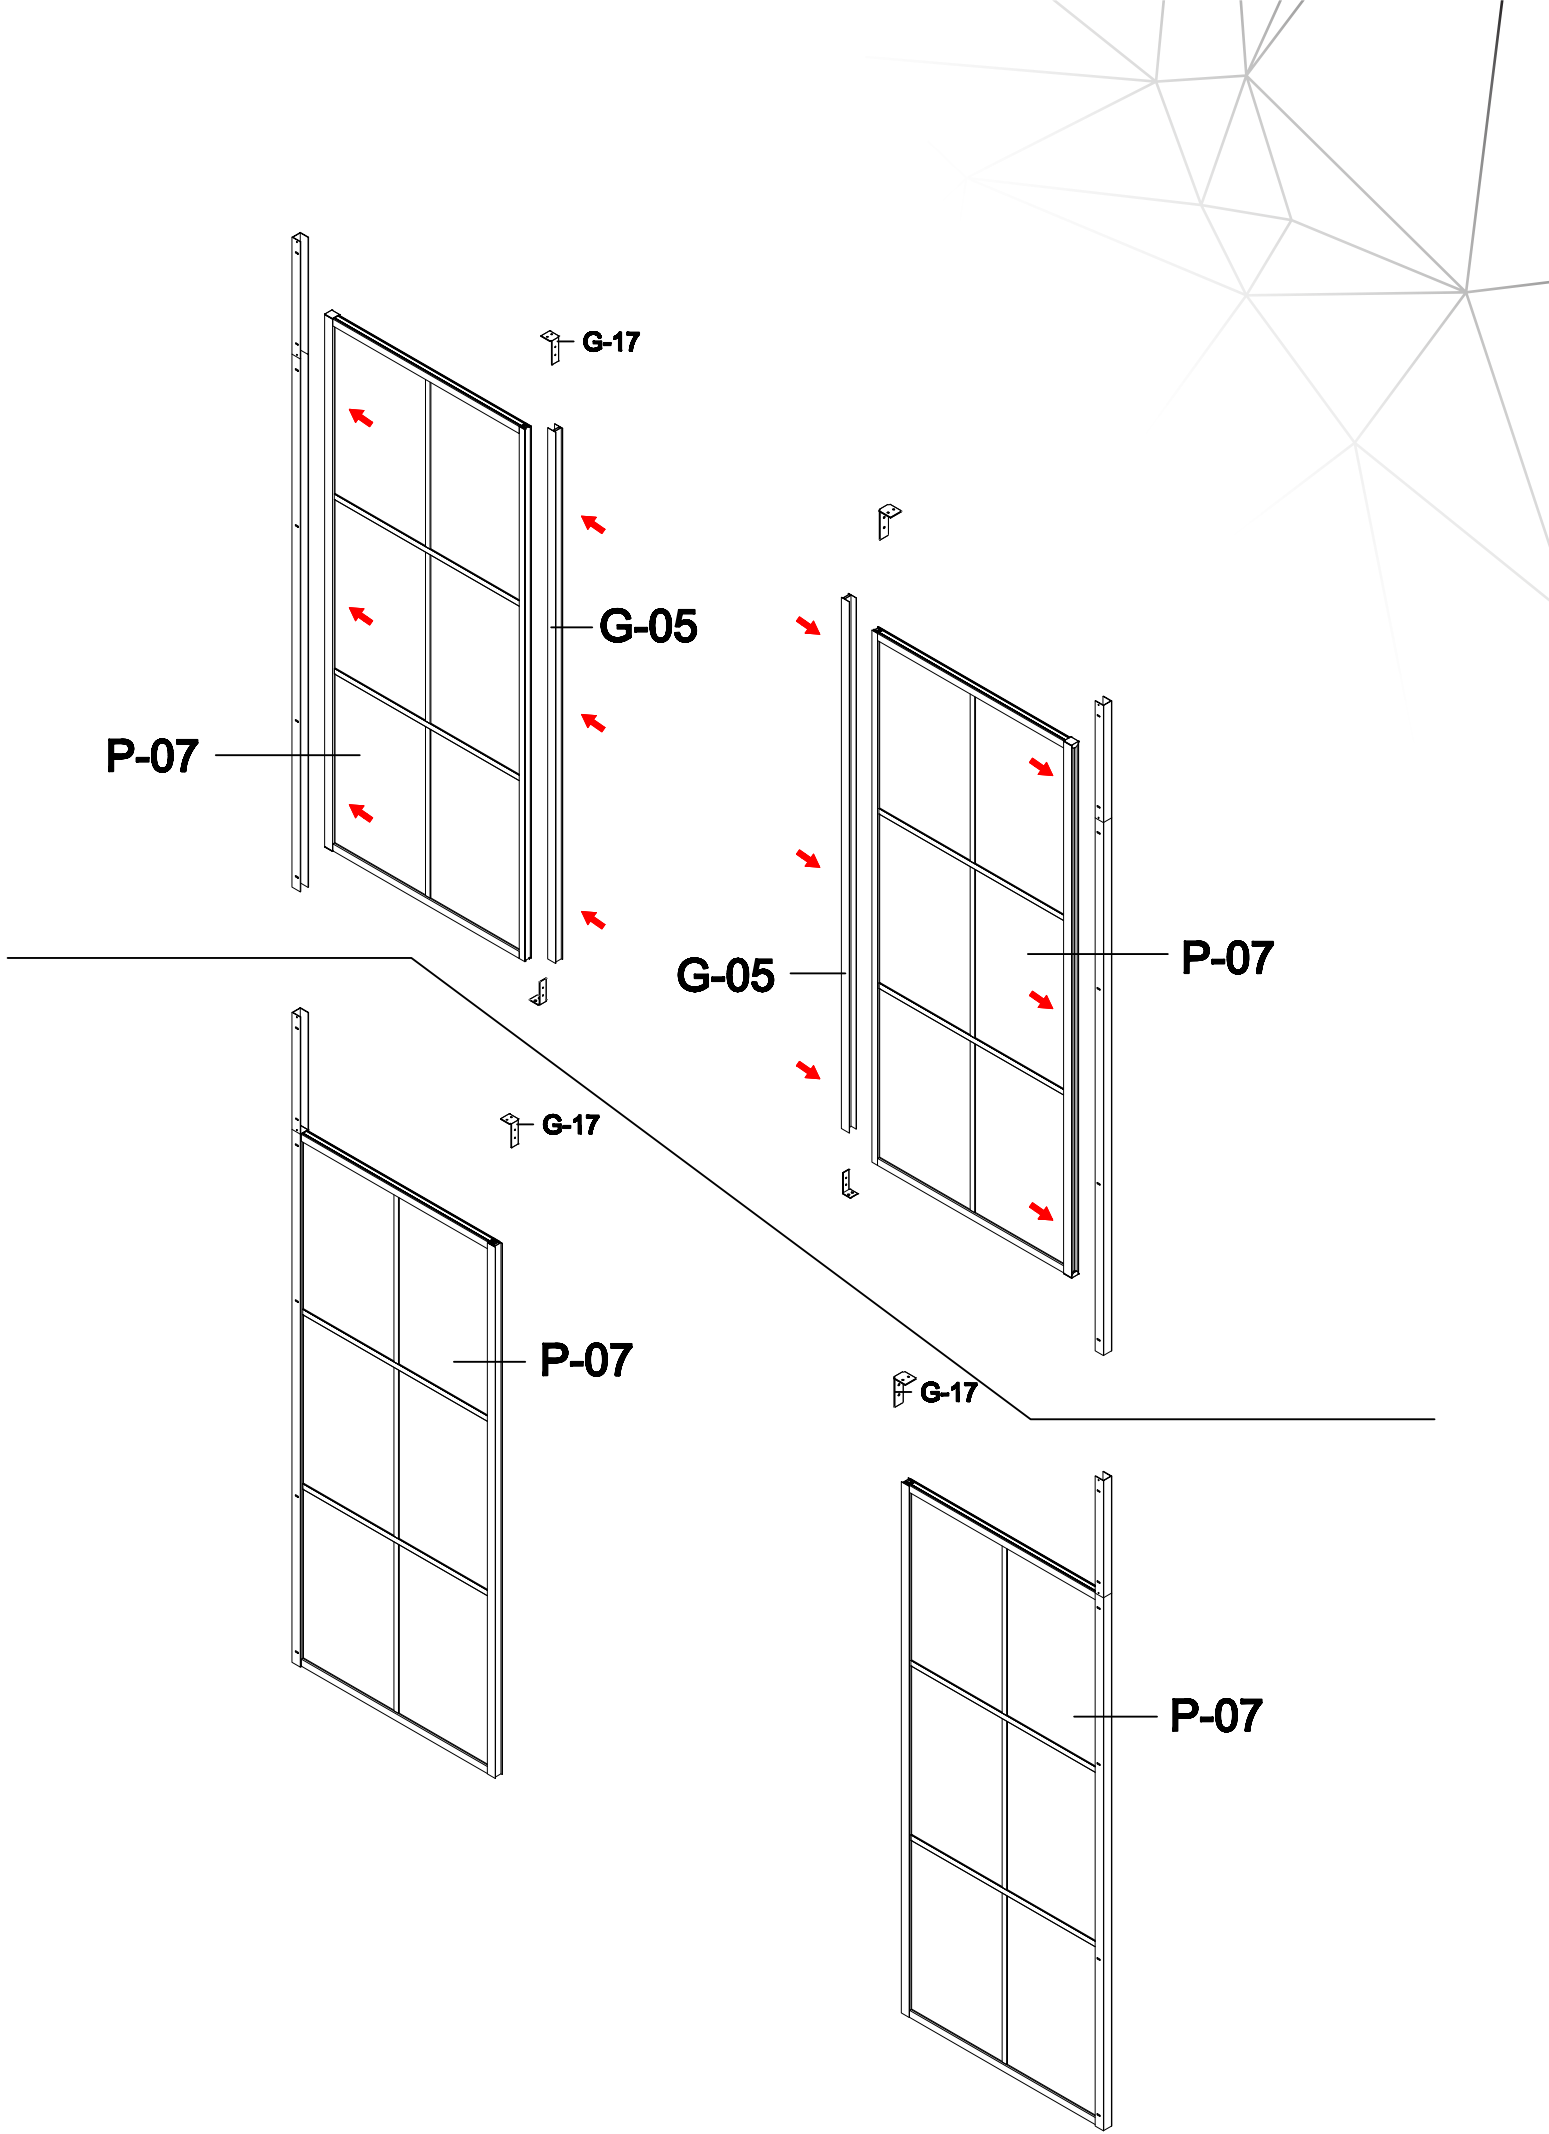

G-13

S-12

G-08

G-07

G-13

Size confirm method 1

Add the dimensions of the two products
subtract 60mm to 76mm

G-09

Size confirm method 2

- A=
50WALL=495mm
60WALL=595mm
70WALL=695mm
80WALL=795mm
90WALL=895mm
100WALL=995mm

W-04

G-04

Don't twist it too tight

Some ref size
 B=
 50+50=995-1050mm
 60+60=1195-1205mm
 70+70=1395-1405mm
 80+80=1595-1605mm
 90+90=1795-1805mm
 100+100=1995-2005mm