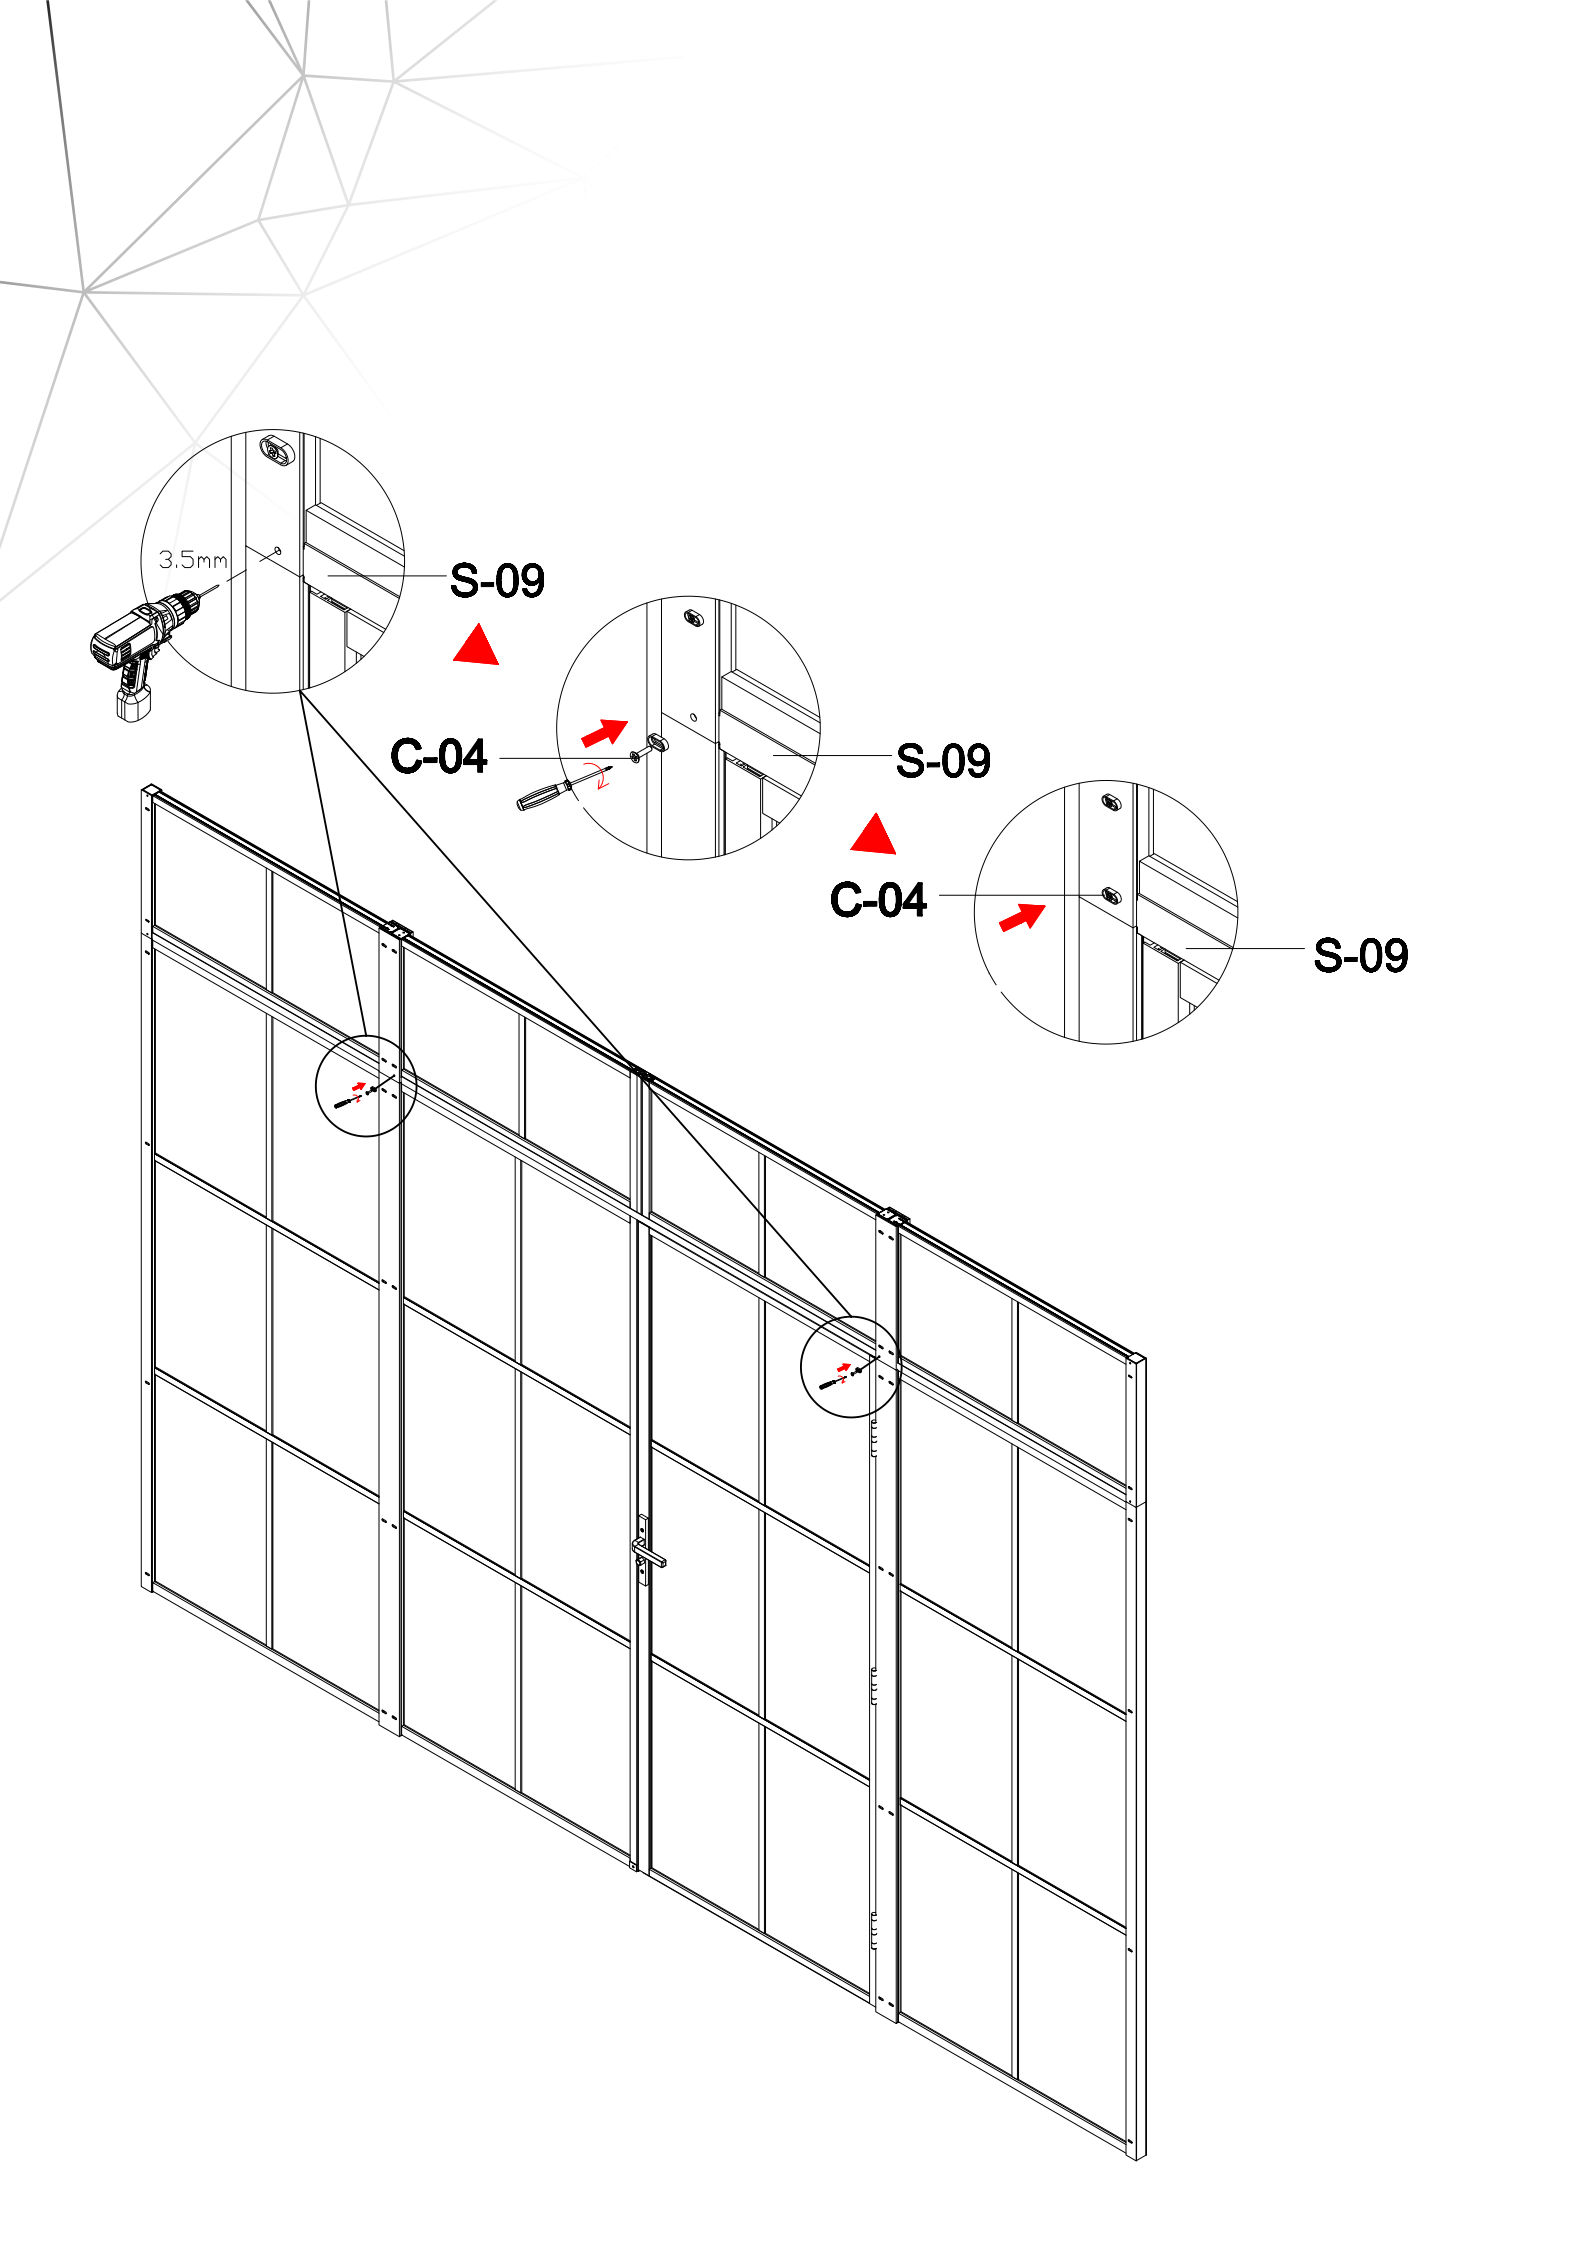

3.5mm

S-09

C-04

S-09

C-04

S-09