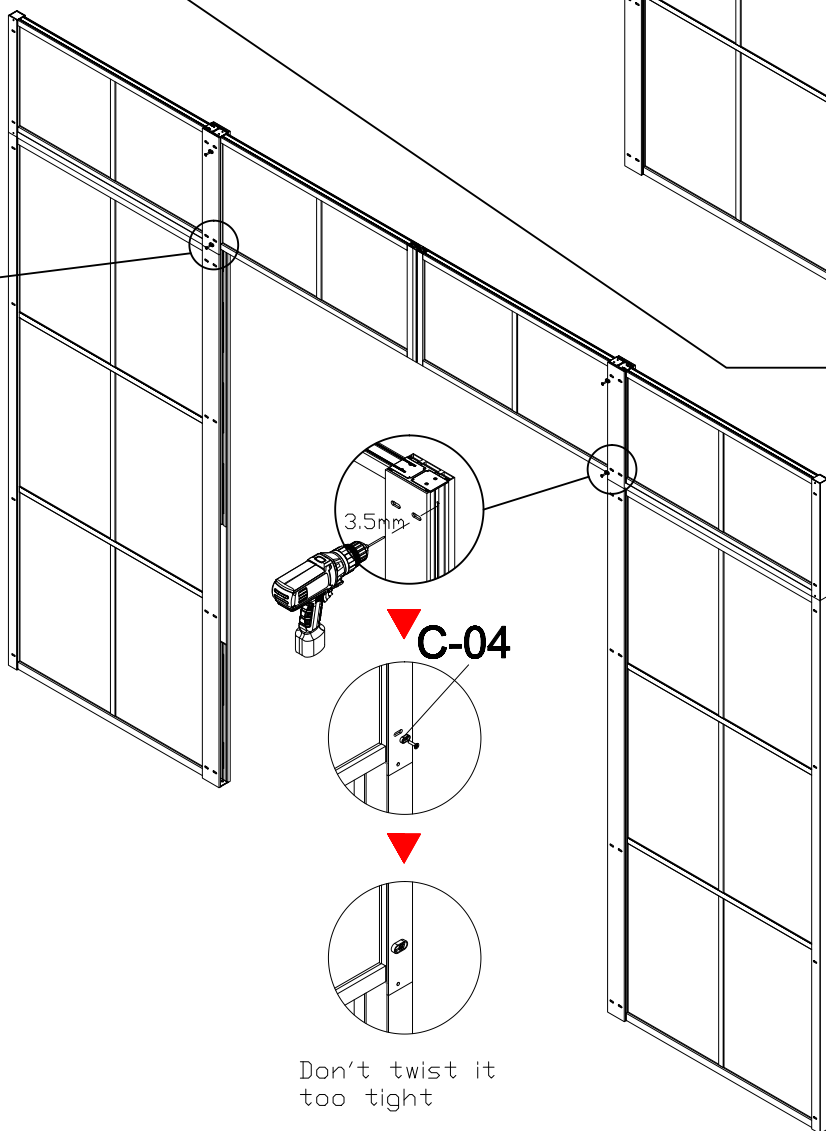

Size confirm method 2

- A=
50WALL=495mm
60WALL=595mm
70WALL=695mm
80WALL=795mm
90WALL=895mm
100WALL=995mm

W-04

G-04

Don't twist it too tight

Some ref size
 B=
 50+50=995-1050mm
 60+60=1195-1205mm
 70+70=1395-1405mm
 80+80=1595-1605mm
 90+90=1795-1805mm
 100+100=1995-2005mm