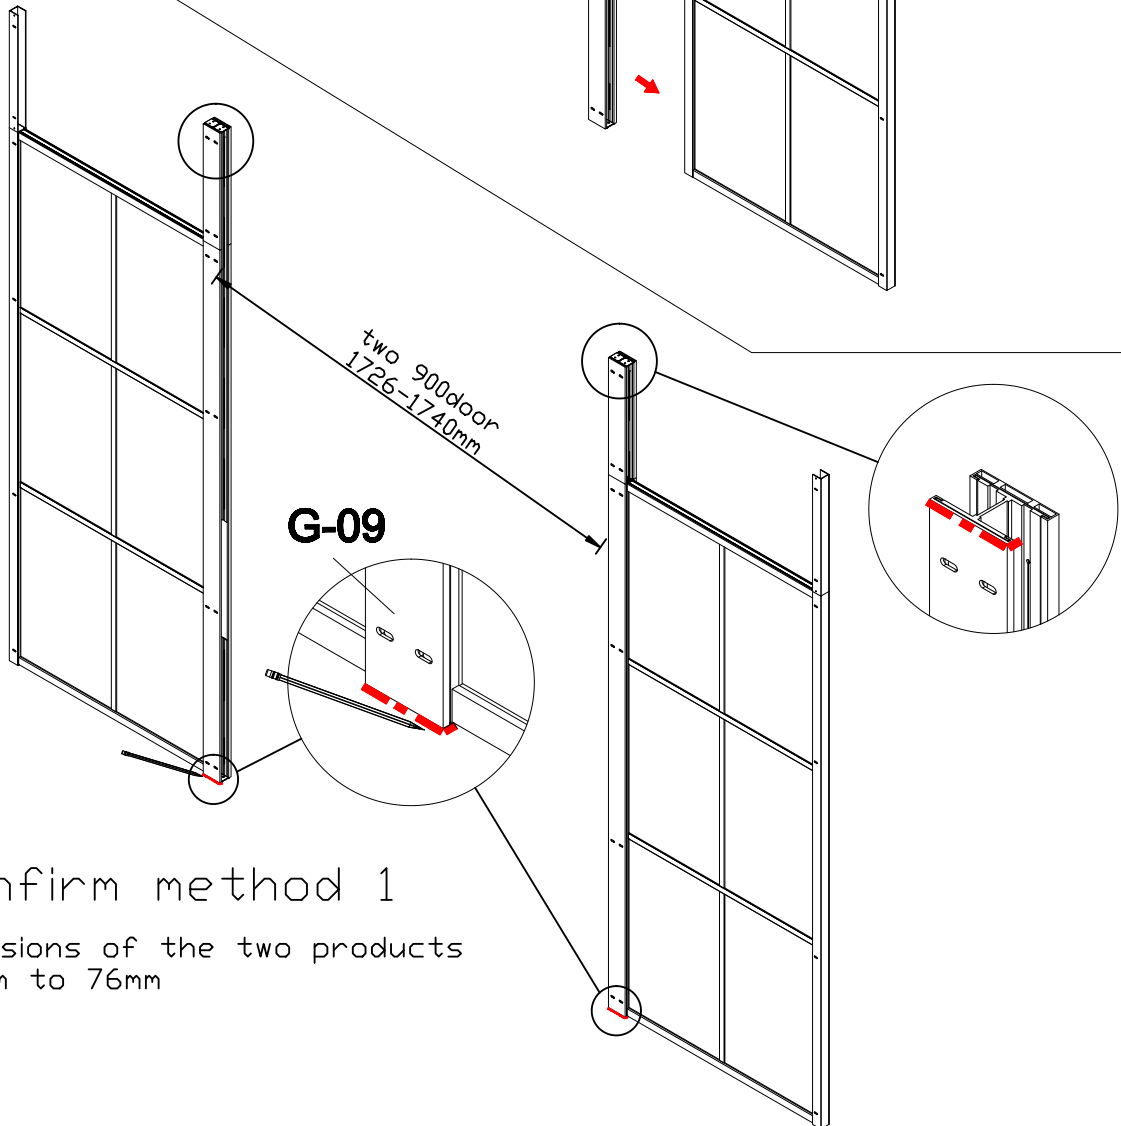

G-13

S-12

G-08

G-07

G-13

Size confirm method 1

Add the dimensions of the two products
subtract 60mm to 76mm

G-09

Size confirm method 2

- A=
50WALL=495mm
60WALL=595mm
70WALL=695mm
80WALL=795mm
90WALL=895mm
100WALL=995mm

W-04

G-04

Don't twist it too tight

Some ref size
 B=
 50+50=995-1050mm
 60+60=1195-1205mm
 70+70=1395-1405mm
 80+80=1595-1605mm
 90+90=1795-1805mm
 100+100=1995-2005mm