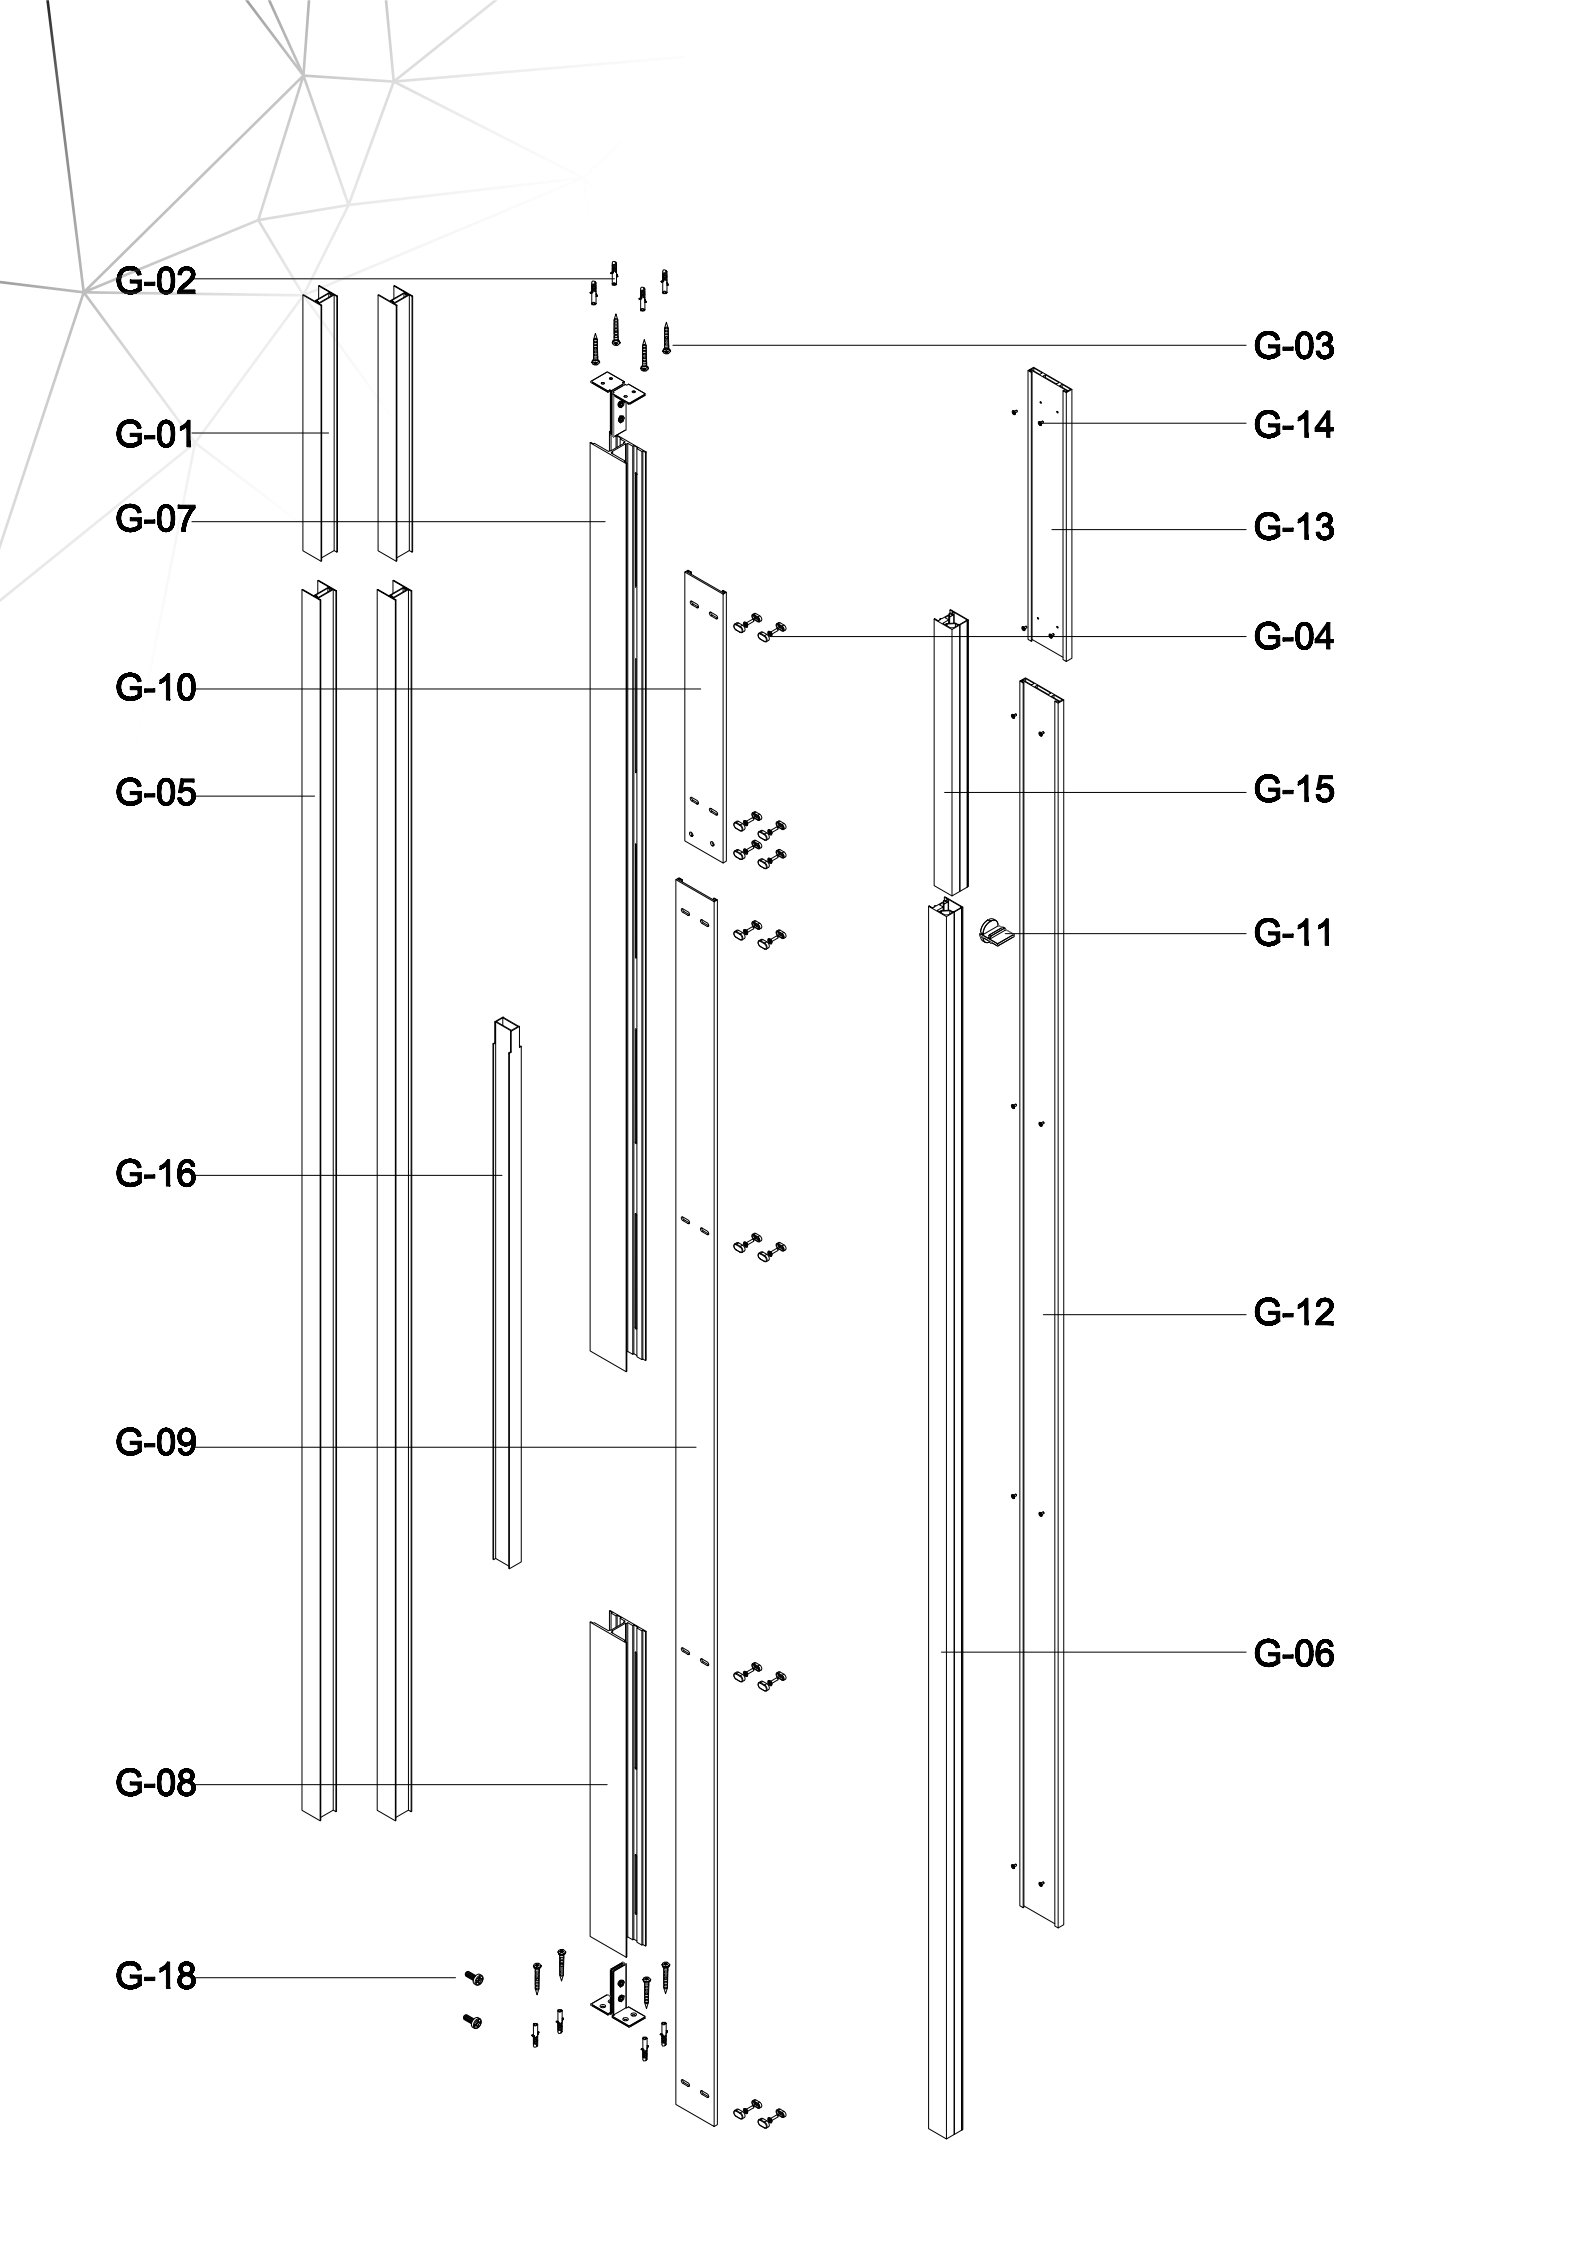

GSV WALL

Fit with magnetic door installation

Fit with luck door installation

this part in luck door package

Fit with magnetic door installation

Fit with luck door installation

GSV TOP PART

GSV GNG

Size confirm method 2

- A=
50WALL=495mm
60WALL=595mm
70WALL=695mm
80WALL=795mm
90WALL=895mm
100WALL=995mm

W-04

G-04

Don't twist it too tight

Some ref size
 B=
 50+50=995-1050mm
 60+60=1195-1205mm
 70+70=1395-1405mm
 80+80=1595-1605mm
 90+90=1795-1805mm
 100+100=1995-2005mm