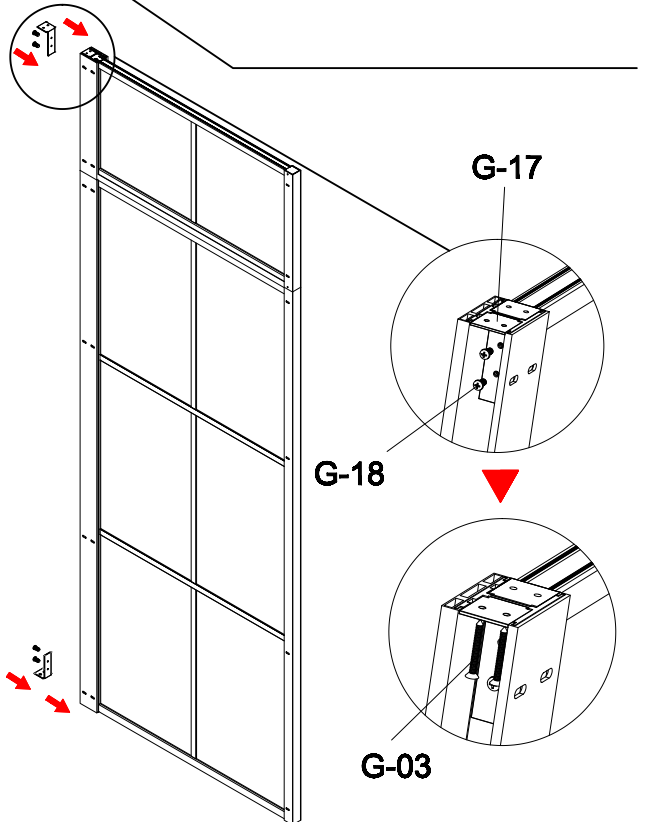

Size confirm method 2

- A=
50WALL=495mm
60WALL=595mm
70WALL=695mm
80WALL=795mm
90WALL=895mm
100WALL=995mm

W-04

G-04

Don't twist it too tight

Some ref size
 B=
 50+50=995-1050mm
 60+60=1195-1205mm
 70+70=1395-1405mm
 80+80=1595-1605mm
 90+90=1795-1805mm
 100+100=1995-2005mm