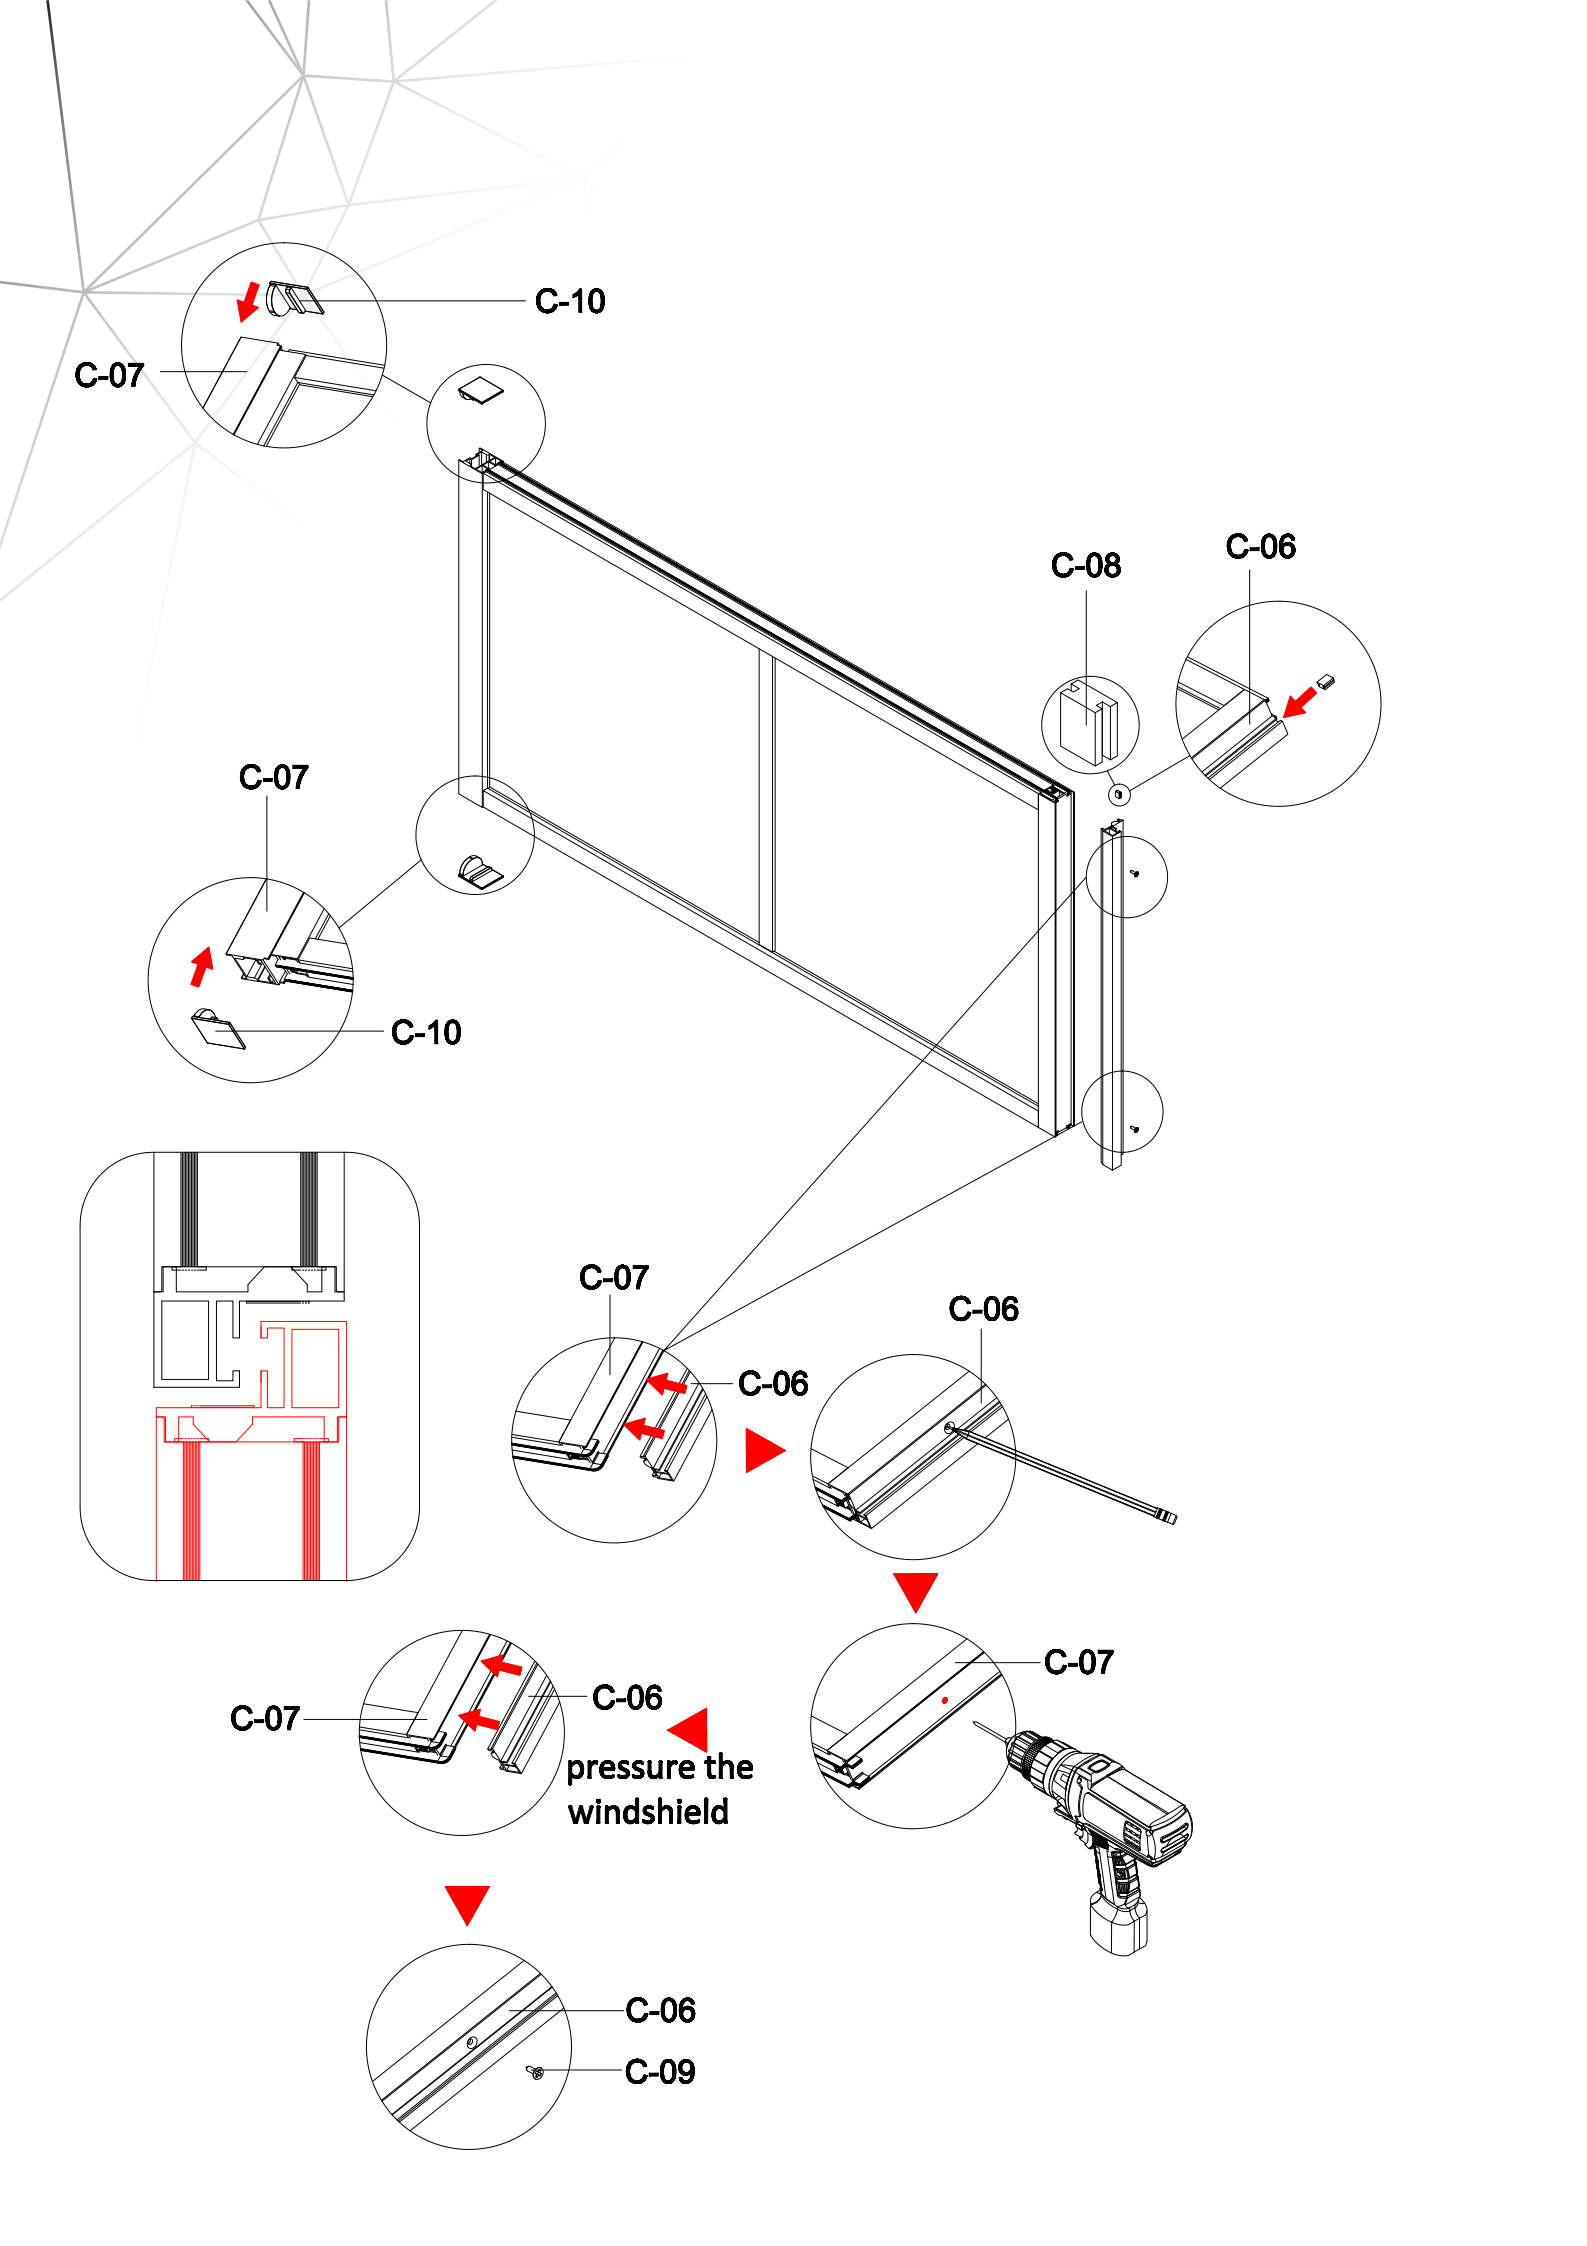

GSV WALL

Fit with magnetic door installation

Fit with luck door installation

this part in luck door package

Fit with magnetic door installation

Fit with luck door installation

GSV TOP PART

GSV GNG

Size confirm method 2

- A=
50WALL=495mm
60WALL=595mm
70WALL=695mm
80WALL=795mm
90WALL=895mm
100WALL=995mm

W-04

G-04

Don't twist it too tight

Some ref size
 B=
 50+50=995-1050mm
 60+60=1195-1205mm
 70+70=1395-1405mm
 80+80=1595-1605mm
 90+90=1795-1805mm
 100+100=1995-2005mm