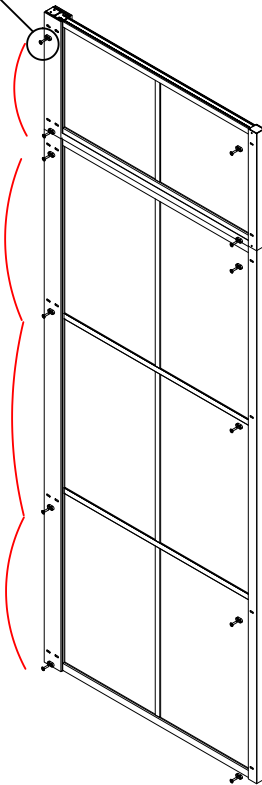

Size confirm method 2

- A=
50WALL=495mm
60WALL=595mm
70WALL=695mm
80WALL=795mm
90WALL=895mm
100WALL=995mm

W-04

G-04

Don't twist it too tight

Some ref size
 B=
 50+50=995-1050mm
 60+60=1195-1205mm
 70+70=1395-1405mm
 80+80=1595-1605mm
 90+90=1795-1805mm
 100+100=1995-2005mm