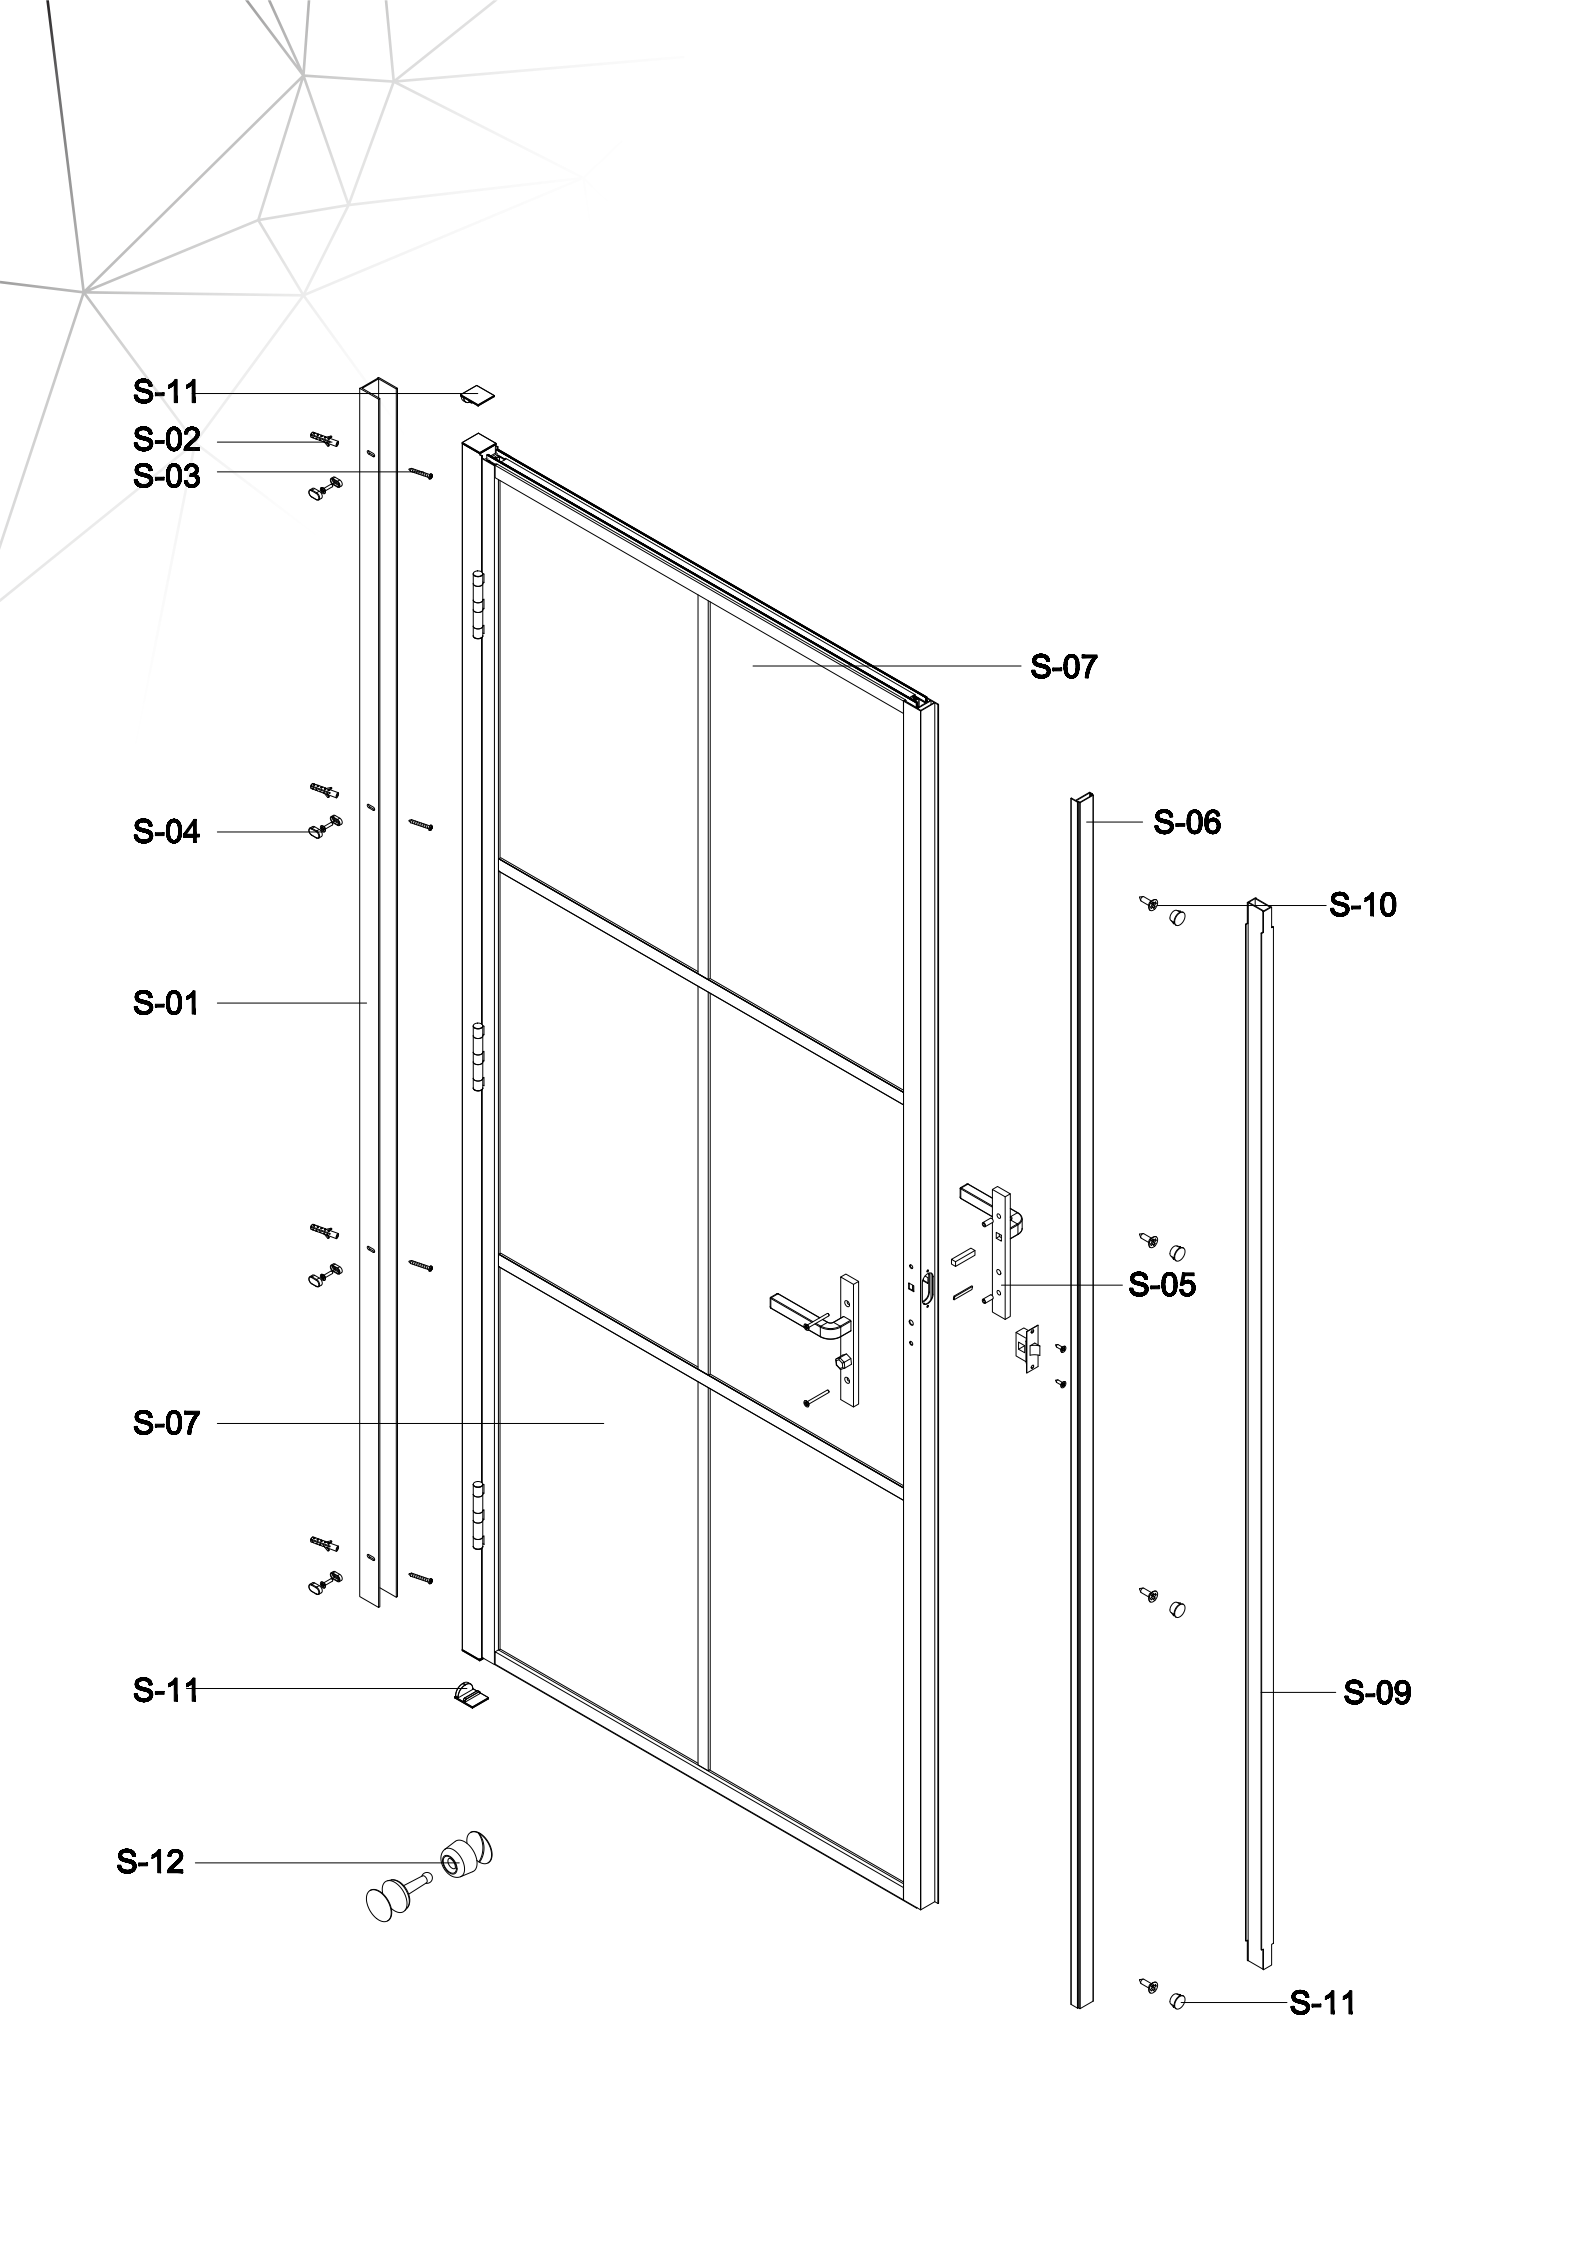

S-11

S-02

S-03

S-04

S-01

S-07

S-11

S-12

S-07

S-06

S-10

S-05

S-09

S-11