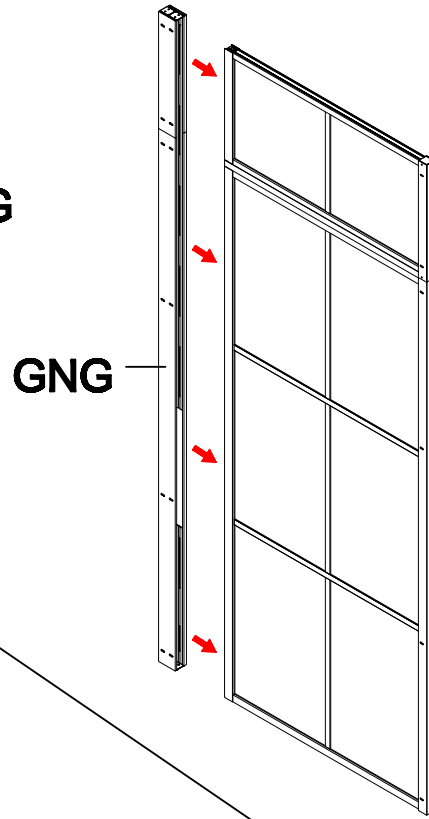

Size confirm method 2

- A=
50WALL=495mm
60WALL=595mm
70WALL=695mm
80WALL=795mm
90WALL=895mm
100WALL=995mm

W-04

G-04

Don't twist it too tight

Some ref size
 B=
 50+50=995-1050mm
 60+60=1195-1205mm
 70+70=1395-1405mm
 80+80=1595-1605mm
 90+90=1795-1805mm
 100+100=1995-2005mm