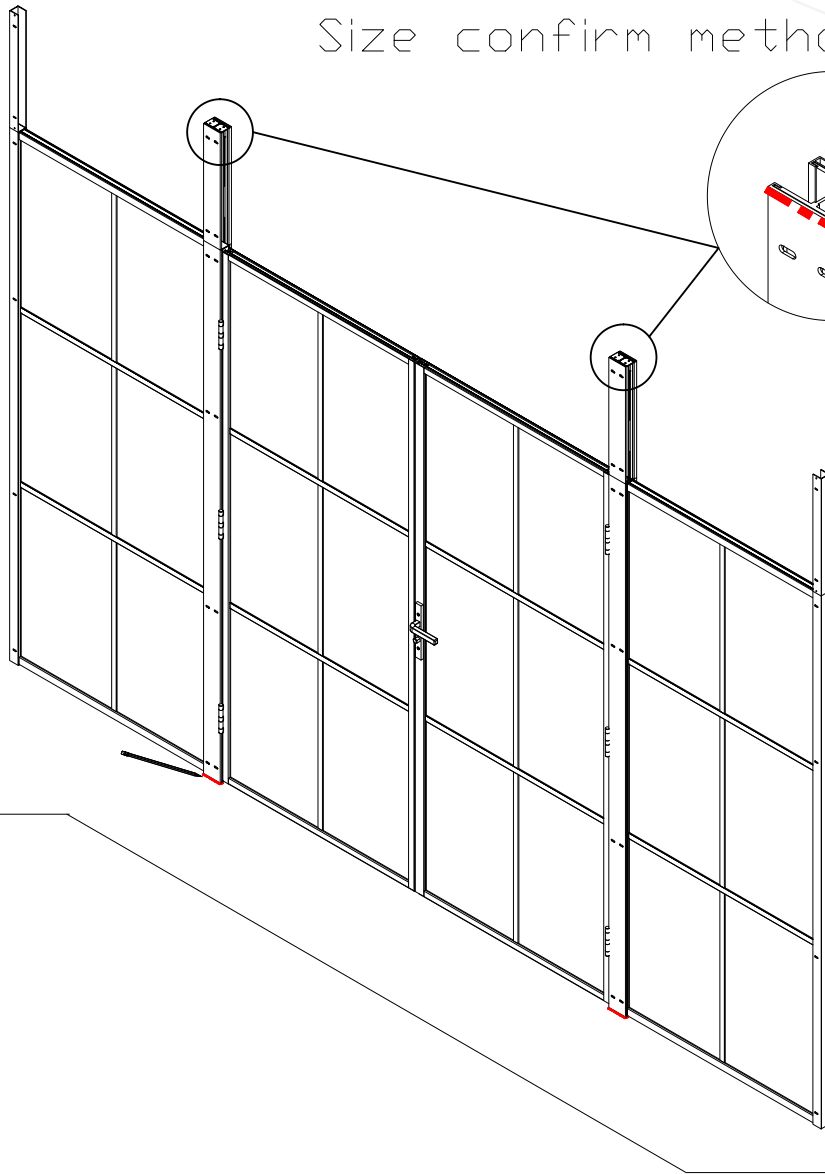

G-13

S-12

G-08

G-07

G-13

Size confirm method 1

Add the dimensions of the two products
subtract 60mm to 76mm

G-09

Size confirm method 2

- A=
50WALL=495mm
60WALL=595mm
70WALL=695mm
80WALL=795mm
90WALL=895mm
100WALL=995mm

W-04

G-04

Don't twist it too tight

Some ref size
 B=
 50+50=995-1050mm
 60+60=1195-1205mm
 70+70=1395-1405mm
 80+80=1595-1605mm
 90+90=1795-1805mm
 100+100=1995-2005mm