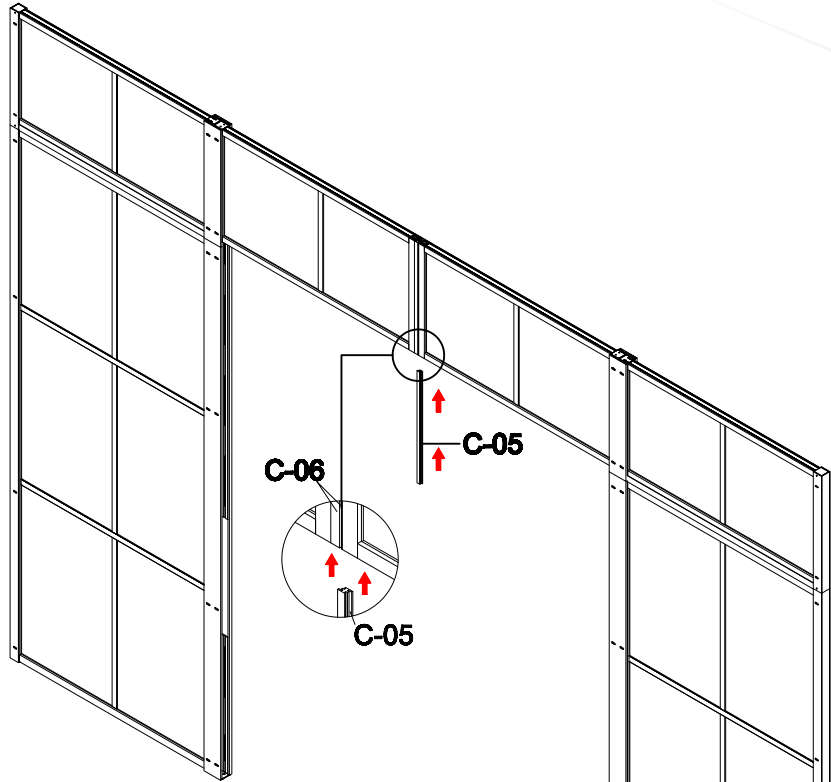

Size confirm method 2

- A=
50WALL=495mm
60WALL=595mm
70WALL=695mm
80WALL=795mm
90WALL=895mm
100WALL=995mm

W-04

G-04

Don't twist it too tight

Some ref size
 B=
 50+50=995-1050mm
 60+60=1195-1205mm
 70+70=1395-1405mm
 80+80=1595-1605mm
 90+90=1795-1805mm
 100+100=1995-2005mm