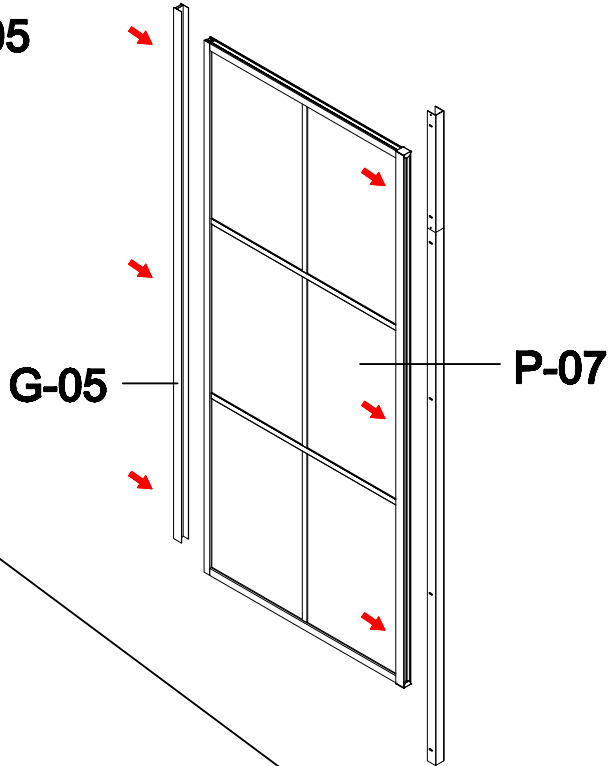

G-13

S-12

G-08

G-07

G-13

Size confirm method 1

Add the dimensions of the two products
subtract 60mm to 76mm

G-09

Size confirm method 2

- A=
50WALL=495mm
60WALL=595mm
70WALL=695mm
80WALL=795mm
90WALL=895mm
100WALL=995mm

W-04

G-04

Don't twist it too tight

Some ref size
 B=
 50+50=995-1050mm
 60+60=1195-1205mm
 70+70=1395-1405mm
 80+80=1595-1605mm
 90+90=1795-1805mm
 100+100=1995-2005mm