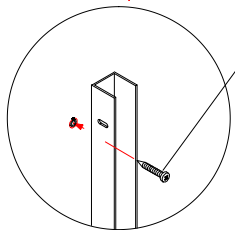

G-13

S-12

G-08

G-07

G-13

Size confirm method 1

Add the dimensions of the two products
subtract 60mm to 76mm

G-09

Size confirm method 2

- A=
50WALL=495mm
60WALL=595mm
70WALL=695mm
80WALL=795mm
90WALL=895mm
100WALL=995mm

W-04

G-04

Don't twist it too tight

Some ref size
 B=
 50+50=995-1050mm
 60+60=1195-1205mm
 70+70=1395-1405mm
 80+80=1595-1605mm
 90+90=1795-1805mm
 100+100=1995-2005mm