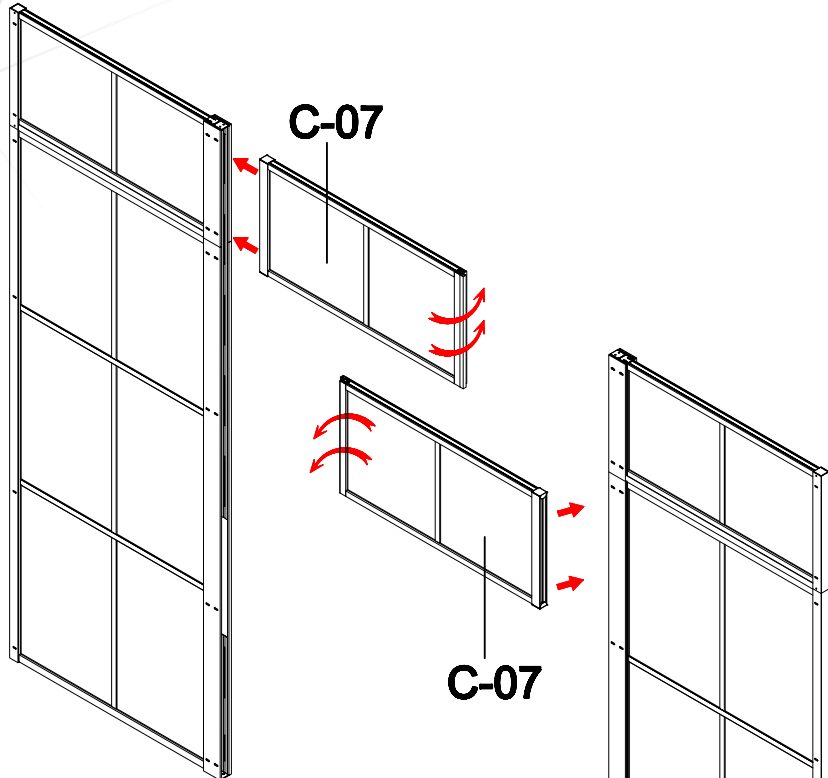

Size confirm method 2

- A=
50WALL=495mm
60WALL=595mm
70WALL=695mm
80WALL=795mm
90WALL=895mm
100WALL=995mm

W-04

G-04

Don't twist it too tight

Some ref size
 B=
 50+50=995-1050mm
 60+60=1195-1205mm
 70+70=1395-1405mm
 80+80=1595-1605mm
 90+90=1795-1805mm
 100+100=1995-2005mm