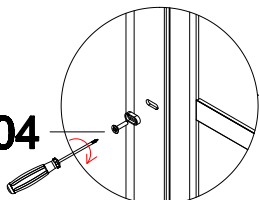

Size confirm method 2

- A=
50WALL=495mm
60WALL=595mm
70WALL=695mm
80WALL=795mm
90WALL=895mm
100WALL=995mm

W-04

G-04

Don't twist it too tight

Some ref size
 B=
 50+50=995-1050mm
 60+60=1195-1205mm
 70+70=1395-1405mm
 80+80=1595-1605mm
 90+90=1795-1805mm
 100+100=1995-2005mm