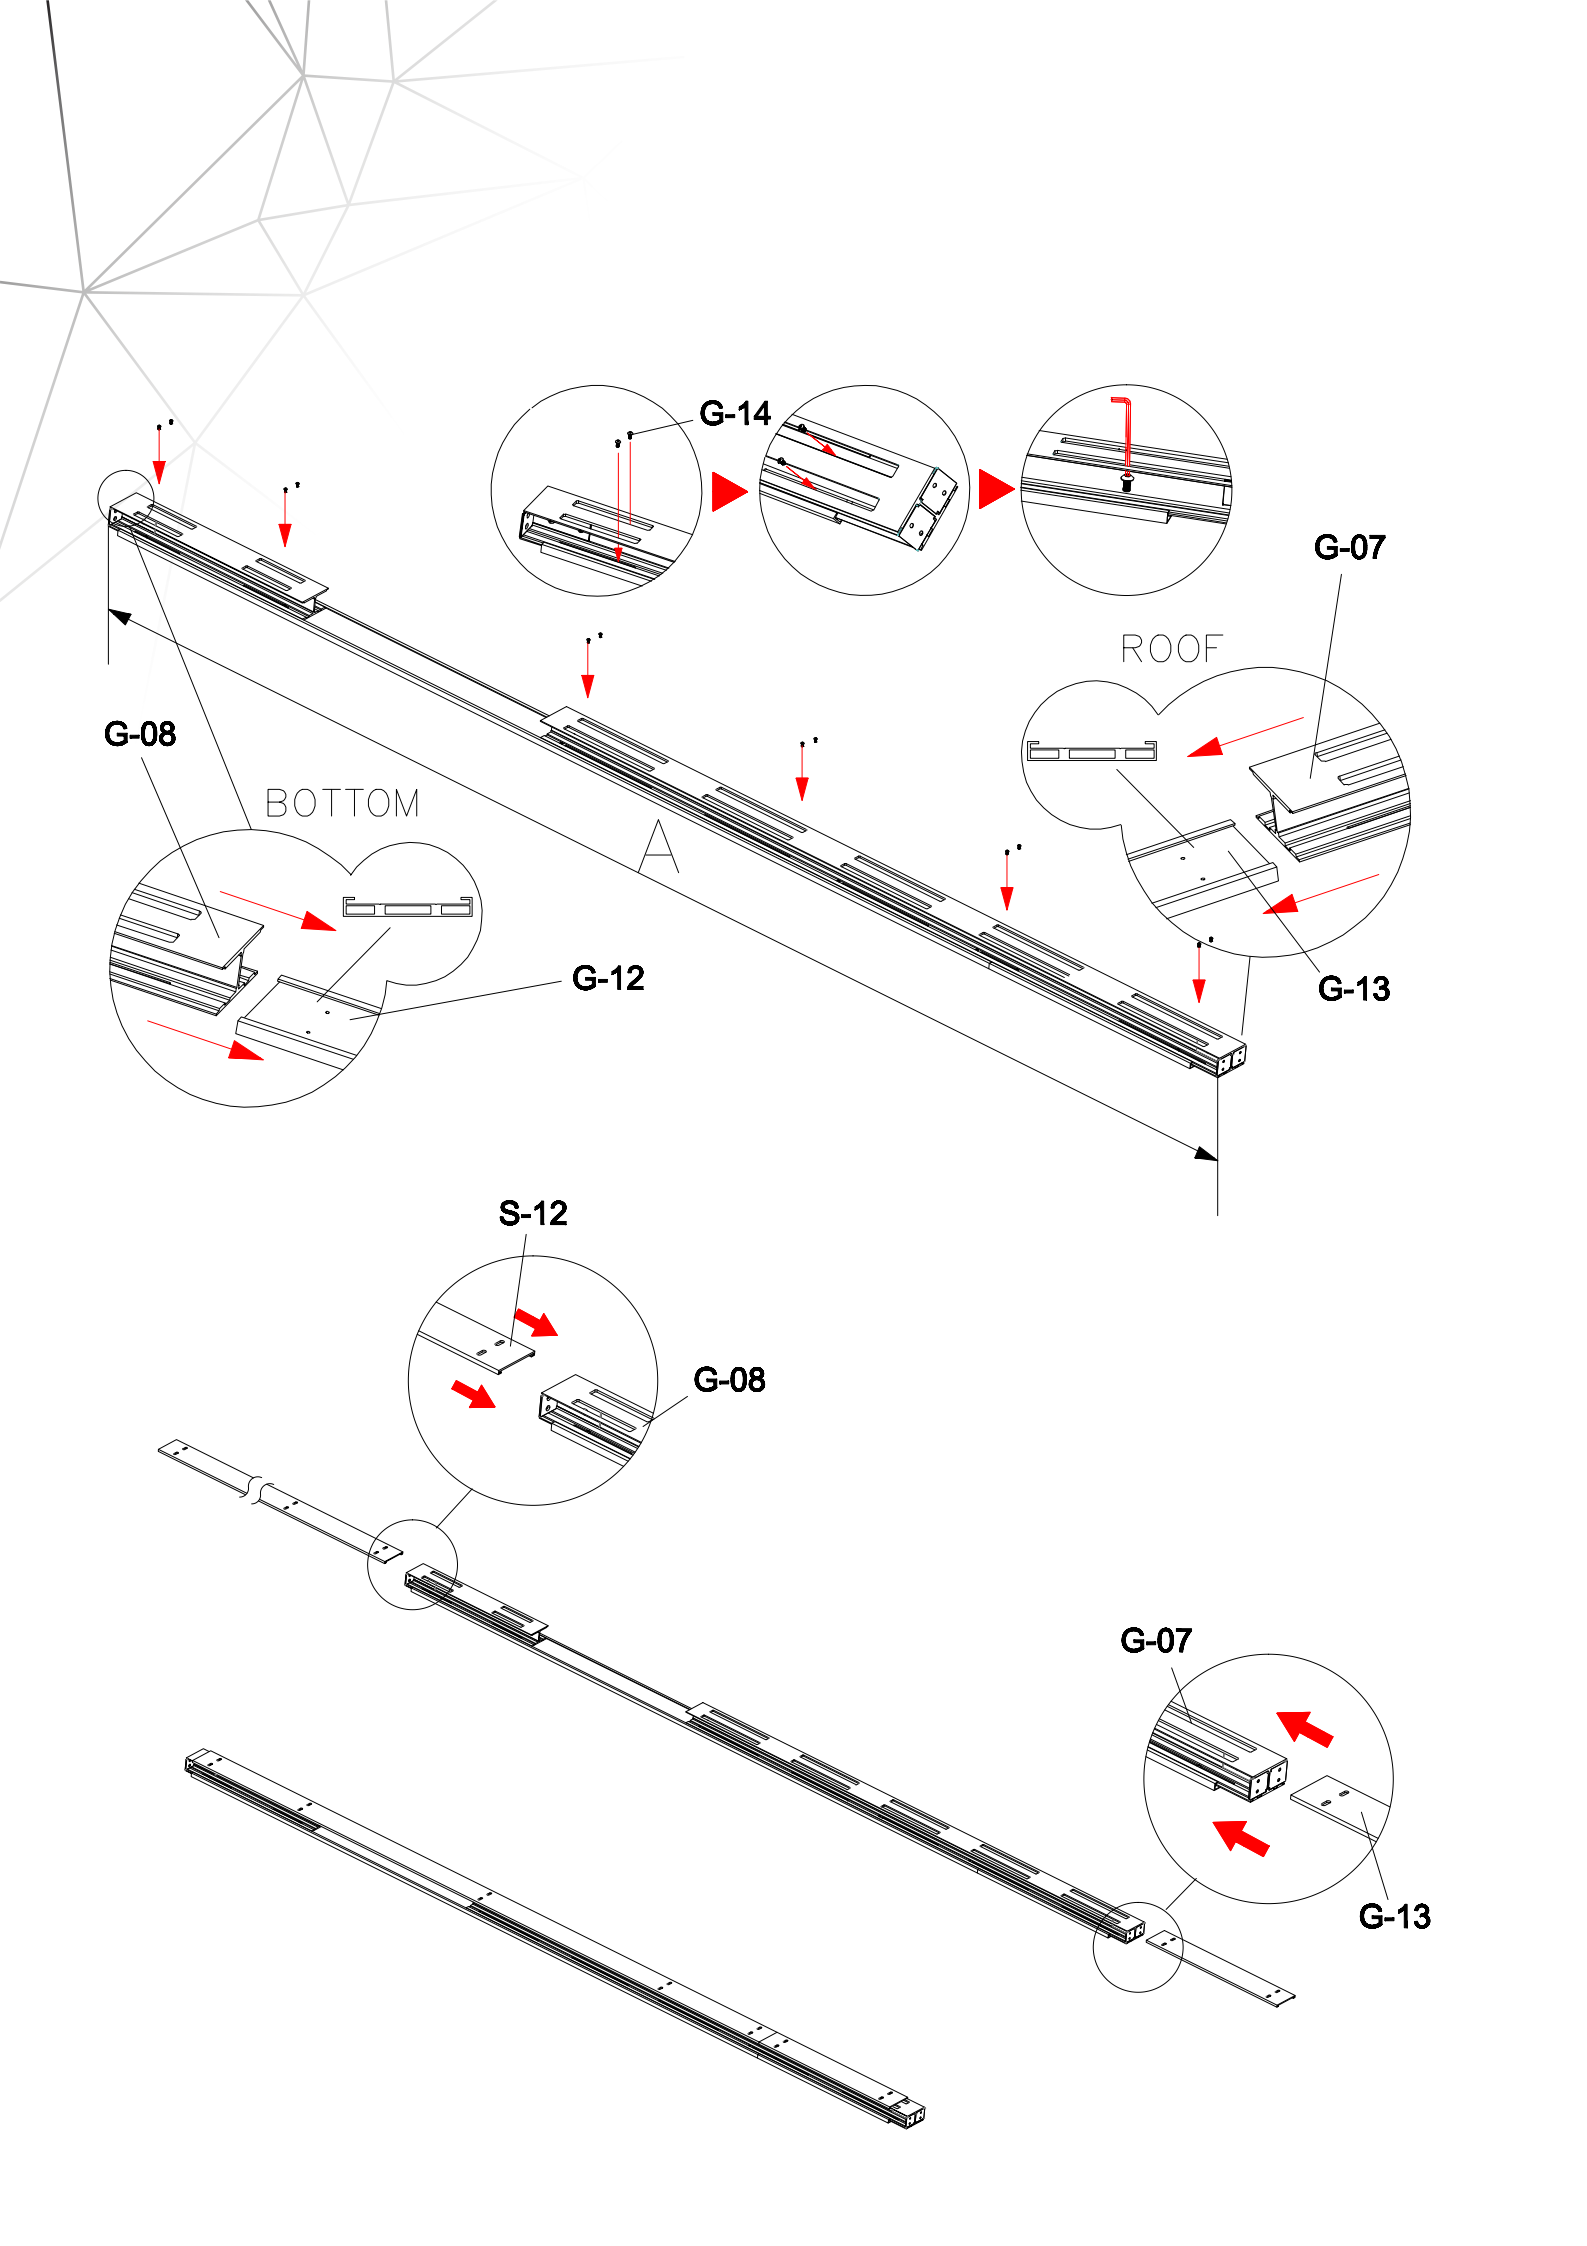

G-14

G-07

ROOF

G-08

BOTTOM

G-12

G-13

S-12

G-08

G-07

G-13