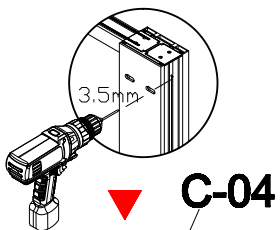

Size confirm method 2

- A=
50WALL=495mm
60WALL=595mm
70WALL=695mm
80WALL=795mm
90WALL=895mm
100WALL=995mm

W-04

G-04

Don't twist it too tight

Some ref size
 B=
 50+50=995-1050mm
 60+60=1195-1205mm
 70+70=1395-1405mm
 80+80=1595-1605mm
 90+90=1795-1805mm
 100+100=1995-2005mm