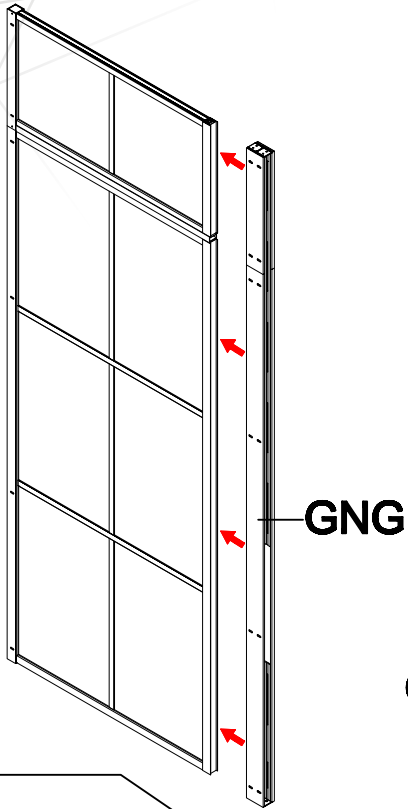

Size confirm method 2

- A=
50WALL=495mm
60WALL=595mm
70WALL=695mm
80WALL=795mm
90WALL=895mm
100WALL=995mm

W-04

G-04

Don't twist it too tight

Some ref size
 B=
 50+50=995-1050mm
 60+60=1195-1205mm
 70+70=1395-1405mm
 80+80=1595-1605mm
 90+90=1795-1805mm
 100+100=1995-2005mm