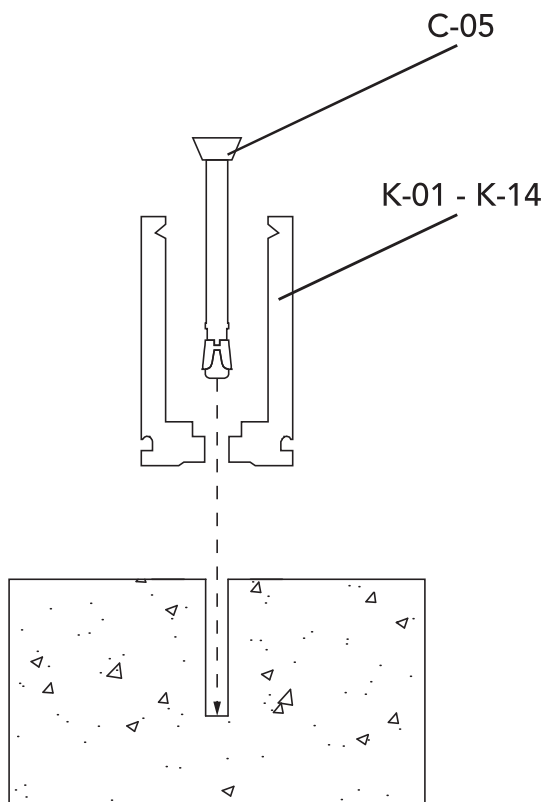

16A

U channel 62x102mm
2483mm

16B

U channel 62x102mm
2455mm

A3

12.76mm thick

C-05

Expansion bolts SUS 304

1000x1055mm Glass

1000x1055mm Glass

1

2

Copyright ©2022 Borett Webbutik AB. Original content rights reserved. All product names, logos, and brands are property of their respective owners.

Information contained within this document was considered accurate at the time of publication, but may be subject to revision.