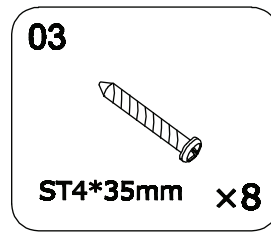

EN Drill Head
SV Borr
NO Borr
DK Bor
FI Poranterä

Pen/penn/penna/
kynä

EN Glue gun
SV Limpistol
NO Limpistol
DK Limpistol
FI Limpistol

Copyright ©2020 Borett Webbutik AB. Original content rights reserved. All product names, logos, and brands are property of their respective owners.