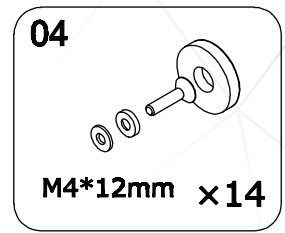

EN Drill Head
SV Borr
NO Borr
DK Bor
FI Poranterä

Pen/penn/penna/
kynä

EN Glue gun
SV Limpistol
NO Limpistol
DK Limpistol
FI Limpistol

Copyright ©2020 Borett Webbutik AB. Original content rights reserved. All product names, logos, and brands are property of their respective owners.