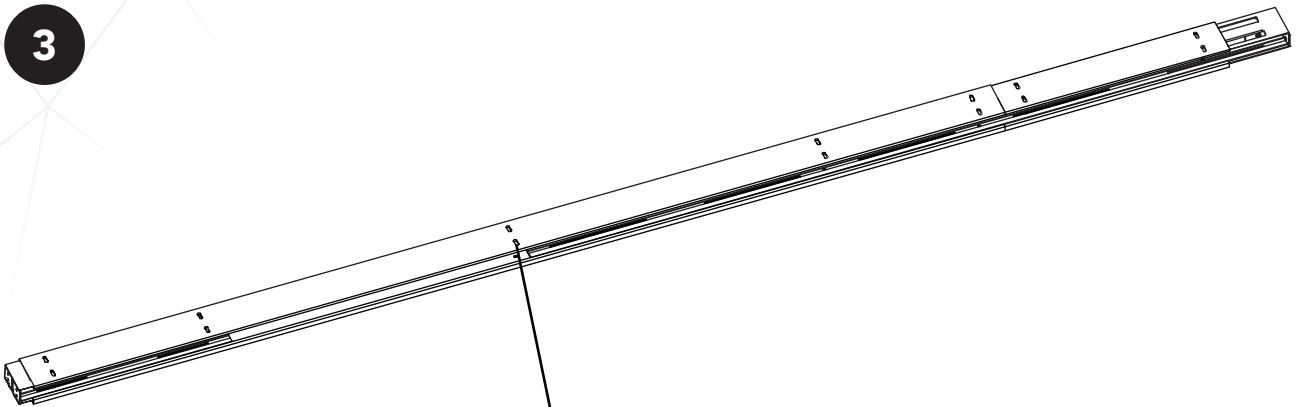

Copyright ©2020 Borett Webbutik AB. Original content rights reserved. All product names, logos, and brands are property of their respective owners.

Information contained within this document was considered accurate at the time of publication, but may be subject to revision.