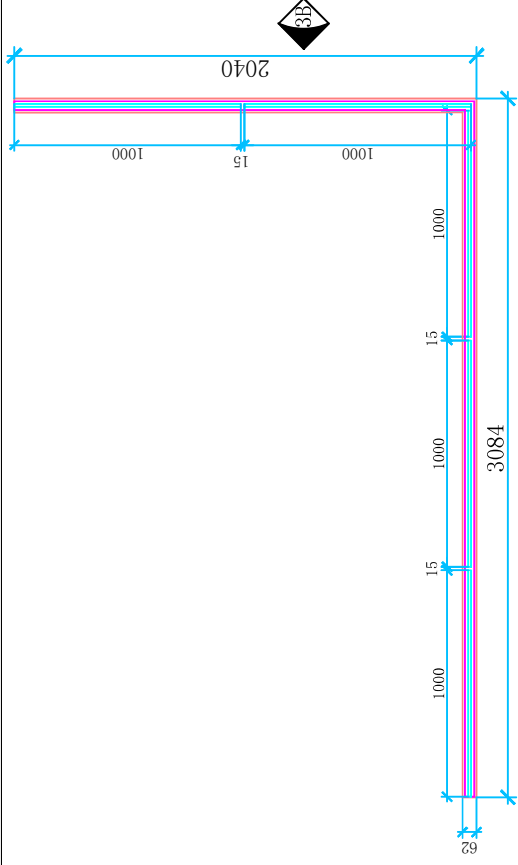

Qty: 10 Sets

Qty: 15 Sets

(P) PLAN 3 SCALE 1/4

40#40mm S. S316 top handrail
Brushed

102#62mm Aluminum U channel
Anodized

(EL) 3A-ELEVATION SCALE 1/4

(EL) 3B-ELEVATION SCALE 1/4

Qty: 10 Sets

PLAN 4
SCALE 1/4"

40*40mm S. S316 top handrail
Brushed

102*62mm Aluminum U channel
Anodized

4A-ELEVATION
SCALE 1/4"

4B-ELEVATION
SCALE 1/4"

Qty: 10 Sets

5A PLAN 5 SCALE 1/4"

Qty: 3 Sets

6A PLAN 6 SCALE 1/4"

Qty: 2 Sets

PLAN 7
SCALE: 1/4"

40*40mm S. S316 top handrail
Brushed

102*62mm Aluminum U channel
Anodized

7A-ELEVATION
SCALE: 1/4"

7B-ELEVATION
SCALE: 1/4"

Qty: 5 Sets

PLAN 14
SCALE: 1/4"

(P) PLAN 15
 size 15/15.7

Qty: 3 Sets

Glass: 12mm clear
tempered glass CE

Qty: 20 pcs