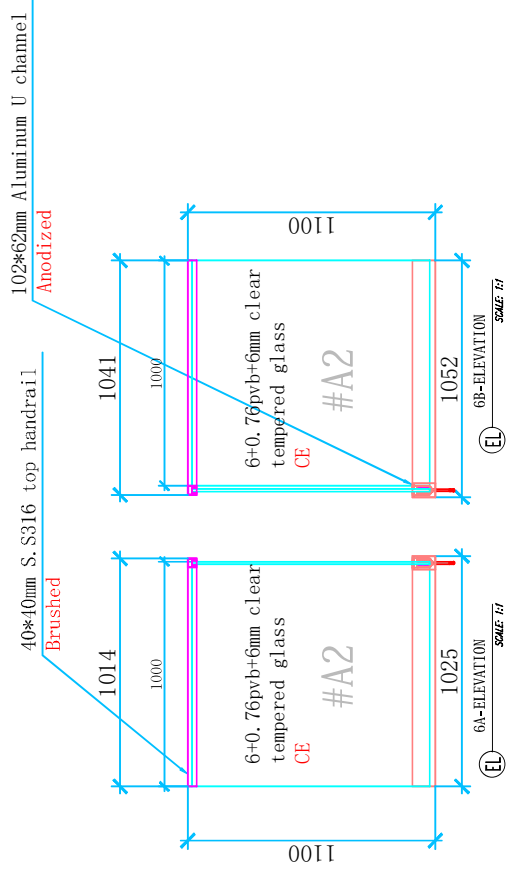

PLAN 4
SCALE 1/4"

40*40mm S. S316 top handrail
Brushed

102*62mm Aluminum U channel
Anodized

4A-ELEVATION
SCALE 1/4"

4B-ELEVATION
SCALE 1/4"

Qty: 10 Sets

5A PLAN 5 SCALE 1/4"

Qty: 3 Sets

6A PLAN 6 SCALE 1/4"

Qty: 2 Sets

PLAN 7
SCALE: 1/4"

40*40mm S. S316 top handrail
Brushed

102*62mm Aluminum U channel
Anodized

7A-ELEVATION
SCALE: 1/4"

7B-ELEVATION
SCALE: 1/4"

Qty: 5 Sets

SCALE: 1/4"

PLAN 10

PLAN 10

SCALE: 1/4"

40x40mm S.S316 top handrail
Brushed

9A-ELEVATION

SCALE: 1/4"

Qty: 5 Sets

PLAN 14
SCALE: 1/4"

(P) PLAN 15
 size 15/15.7

Qty: 3 Sets

Glass: 12mm clear
tempered glass CE

Qty: 20 pcs