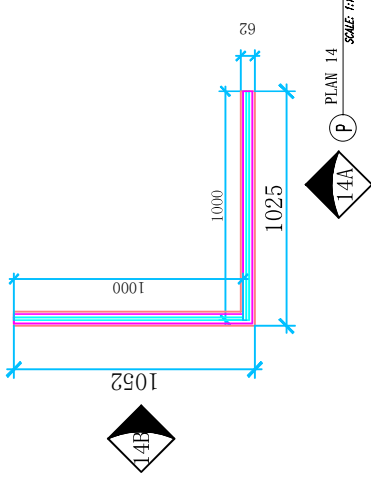

102x62mm Aluminum U channel
Anodized

10B-ELEVATION

SCALE: 1/4"

Qty: 5 Sets

(P) PLAN 11
SCALE: 1/4"

(E) 11A-ELEVATION
SCALE: 1/4"

(E) 11B-ELEVATION
SCALE: 1/4"

Qty: 2 Sets

PLAN 12
SCALE: 1/4"

40*40mm S. SS316 top handrail
Brushed

102*62mm Aluminum U channel
Anodized

12A-ELEVATION
SCALE: 1/4"

12B-ELEVATION
SCALE: 1/4"

Qty: 3 Sets

Qty: 3 Sets

Qty: 2 Sets

PLAN 14
SCALE: 1/4"

(P) PLAN 15
 size 15/15.7

Qty: 3 Sets

Glass: 12mm clear
tempered glass CE

Qty: 20 pcs