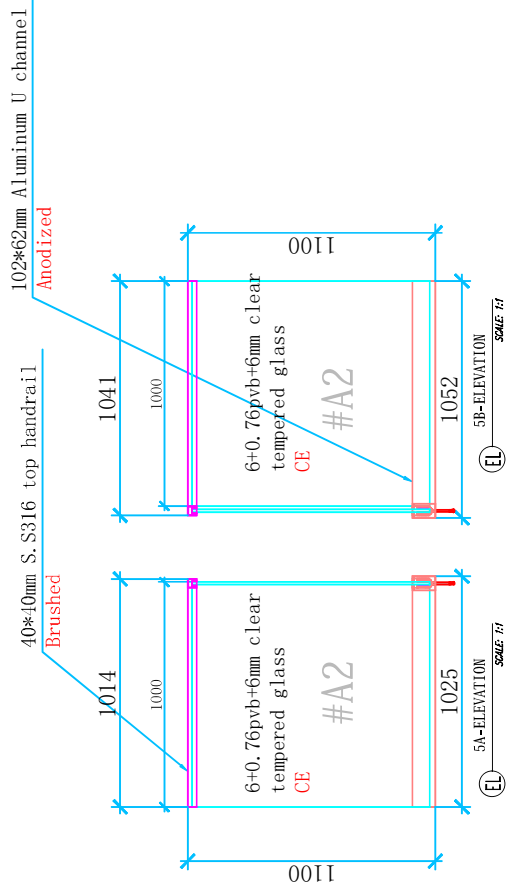

PLAN 4
SCALE 1/4"

40*40mm S. S316 top handrail
Brushed

102*62mm Aluminum U channel
Anodized

4A-ELEVATION
SCALE 1/4"

4B-ELEVATION
SCALE 1/4"

Qty: 10 Sets

5A PLAN 5 SCALE 1/4"

Qty: 3 Sets

6A PLAN 6 SCALE 1/4"

Qty: 2 Sets

PLAN 7
SCALE: 1/4"

40*40mm S. S316 top handrail
Brushed

102*62mm Aluminum U channel
Anodized

7A-ELEVATION
SCALE: 1/4"

7B-ELEVATION
SCALE: 1/4"

Qty: 5 Sets

SCALE: 1/4"

PLAN 10

PLAN 10

SCALE: 1/4"

40x40mm S.S316 top handrail
Brushed

9A-ELEVATION

SCALE: 1/4"

Qty: 5 Sets

PLAN 14
SCALE: 1/4"

(P) PLAN 15
 size 15/15.7

Qty: 3 Sets

Glass: 12mm clear
tempered glass CE

Qty: 20 pcs