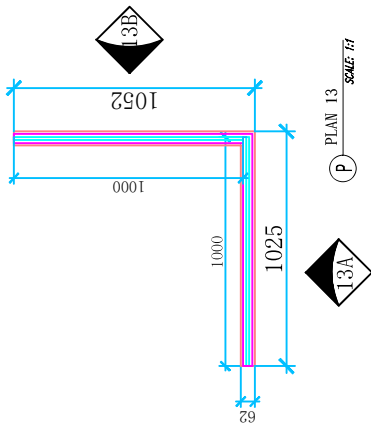

102x62mm Aluminum U channel
Anodized

10B-ELEVATION

SCALE: 1/4"

Qty: 5 Sets

(P) PLAN 11
SCALE: 1/4"

(E) 11A-ELEVATION
SCALE: 1/4"

(E) 11B-ELEVATION
SCALE: 1/4"

Qty: 2 Sets

PLAN 12
SCALE: 1/4"

40*40mm S. SS316 top handrail
Brushed

102*62mm Aluminum U channel
Anodized

12A-ELEVATION
SCALE: 1/4"

12B-ELEVATION
SCALE: 1/4"

Qty: 3 Sets

Qty: 3 Sets

Qty: 2 Sets

PLAN 14
SCALE: 1/4"

(P) PLAN 15
 size 15/15.7

Qty: 3 Sets

Glass: 12mm clear
tempered glass CE

Qty: 20 pcs