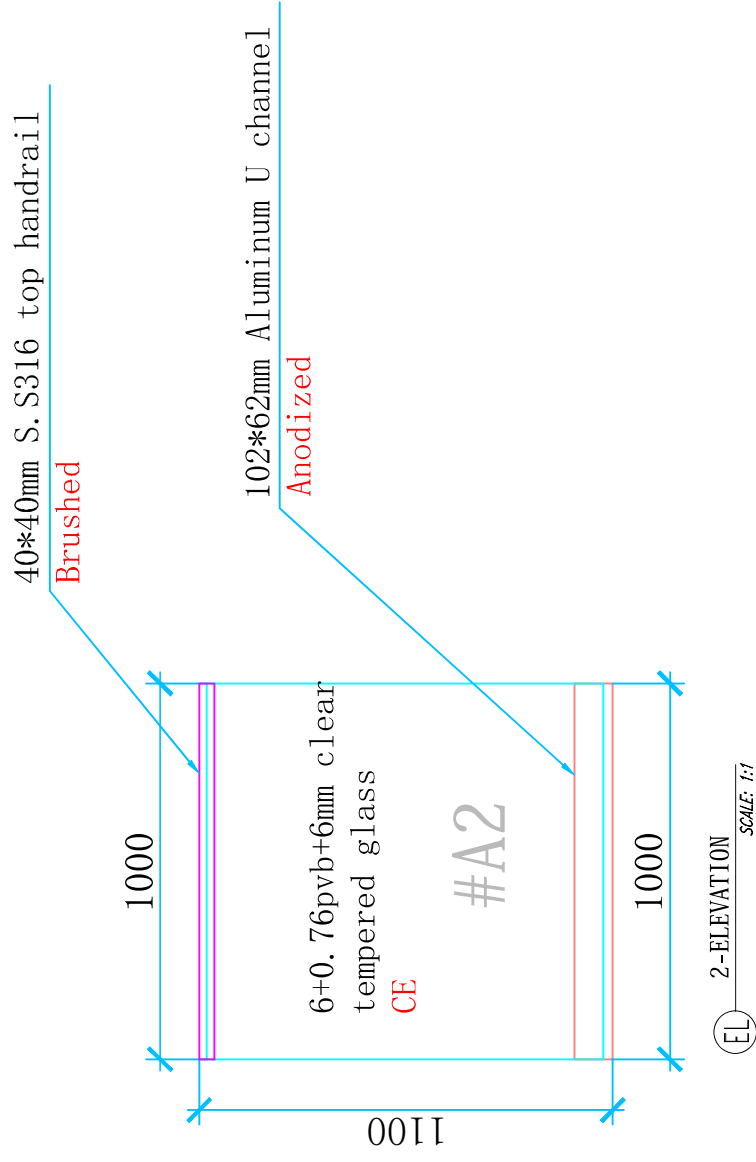

Qty: 10 Sets

Qty: 15 Sets

(P) PLAN 3 SCALE 1/4

40#40mm S. S316 top handrail
Brushed

102#62mm Aluminum U channel
Anodized

(EL) 3A-ELEVATION SCALE 1/4

(EL) 3B-ELEVATION SCALE 1/4

Qty: 10 Sets

PLAN 4
SCALE 1/4"

40*40mm S. S316 top handrail
Brushed

102*62mm Aluminum U channel
Anodized

4A-ELEVATION
SCALE 1/4"

4B-ELEVATION
SCALE 1/4"

Qty: 10 Sets

5A PLAN 5 SCALE 1/4"

Qty: 3 Sets

6A PLAN 6 SCALE 1/4"

Qty: 2 Sets

PLAN 7
SCALE: 1/4"

40*40mm S. S316 top handrail
Brushed

102*62mm Aluminum U channel
Anodized

7A-ELEVATION
SCALE: 1/4"

7B-ELEVATION
SCALE: 1/4"

Qty: 5 Sets

PLAN 14
SCALE: 1/4"

(P) PLAN 15
 size 15/15.7

Qty: 3 Sets

Glass: 12mm clear
tempered glass CE

Qty: 20 pcs