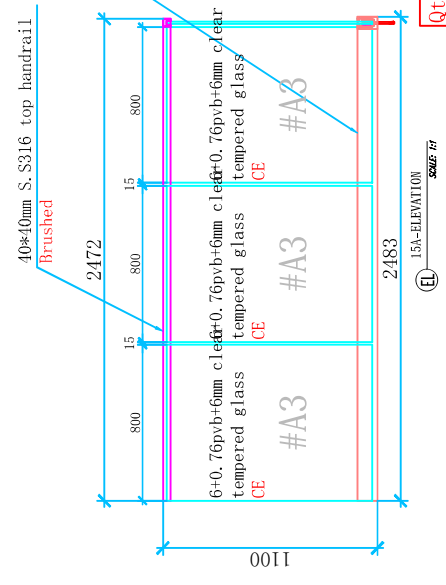

102x62mm Aluminum U channel
Anodized

10B-ELEVATION

SCALE: 1/4"

Qty: 5 Sets

(P) PLAN 11
SCALE: 1/4"

(E) 11A-ELEVATION
SCALE: 1/4"

(E) 11B-ELEVATION
SCALE: 1/4"

Qty: 2 Sets

PLAN 12
SCALE: 1/4"

40*40mm S. SS316 top handrail
Brushed

102*62mm Aluminum U channel
Anodized

12A-ELEVATION
SCALE: 1/4"

12B-ELEVATION
SCALE: 1/4"

Qty: 3 Sets

Qty: 3 Sets

Qty: 2 Sets

PLAN 14
SCALE: 1/4"

(P) PLAN 15
 size 15/15.7

Qty: 3 Sets

Glass: 12mm clear
tempered glass CE

Qty: 20 pcs