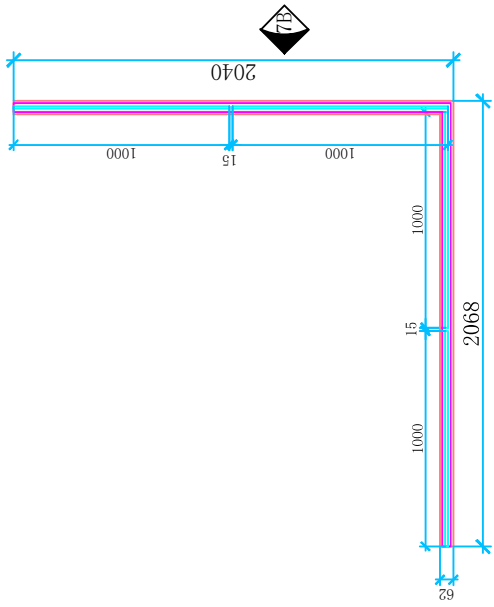

PLAN 4
SCALE 1/4"

40*40mm S. S316 top handrail
Brushed

102*62mm Aluminum U channel
Anodized

4A-ELEVATION
SCALE 1/4"

4B-ELEVATION
SCALE 1/4"

Qty: 10 Sets

5A PLAN 5 SCALE 1/4"

Qty: 3 Sets

6A PLAN 6 SCALE 1/4"

Qty: 2 Sets

PLAN 7
SCALE: 1/4"

40*40mm S. S316 top handrail
Brushed

102*62mm Aluminum U channel
Anodized

7A-ELEVATION
SCALE: 1/4"

7B-ELEVATION
SCALE: 1/4"

Qty: 5 Sets

PLAN 14
SCALE: 1/4"

(P) PLAN 15
 size 15/15.7

Qty: 3 Sets

Glass: 12mm clear
tempered glass CE

Qty: 20 pcs