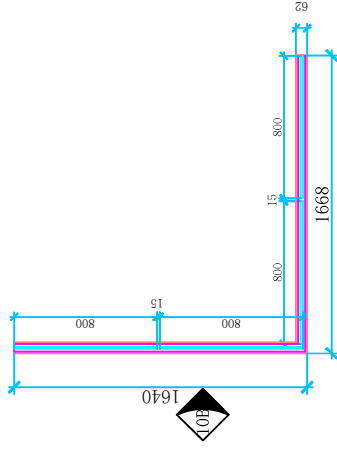

PLAN 8
SCALE 1:1

40*40mm S. S316 top handrail
Brushed

102*62mm Aluminum U channel
Anodized

8A-ELEVATION
SCALE 1:1

8B-ELEVATION
SCALE 1:1

Qty: 5 Sets

PLAN 9

PLAN 9

SCALE: 1/4"

PLAN 10

PLAN 10

SCALE: 1/4"

40x40mm S.S316 top handrail
Brushed

9A-ELEVATION

SCALE: 1/4"

Qty: 5 Sets

PLAN 14
SCALE: 1/4"

(P) PLAN 15
 size 15/15.7

Qty: 3 Sets

Glass: 12mm clear
tempered glass CE

Qty: 20 pcs