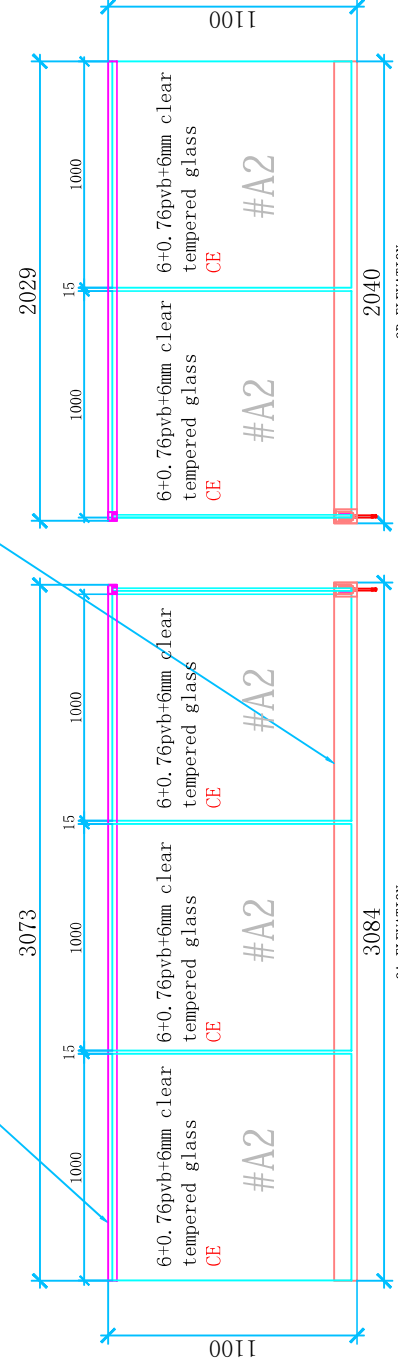

Qty: 10 Sets

Qty: 15 Sets

(P) PLAN 3 SCALE 1/4

40#40mm S. S316 top handrail
Brushed

102#62mm Aluminum U channel
Anodized

(EL) 3A-ELEVATION SCALE 1/4

(EL) 3B-ELEVATION SCALE 1/4

Qty: 10 Sets

PLAN 4
SCALE 1/4"

40*40mm S. S316 top handrail
Brushed

102*62mm Aluminum U channel
Anodized

4A-ELEVATION
SCALE 1/4"

4B-ELEVATION
SCALE 1/4"

Qty: 10 Sets

5A PLAN 5 SCALE 1/4"

Qty: 3 Sets

6A PLAN 6 SCALE 1/4"

Qty: 2 Sets

PLAN 7
SCALE: 1/4"

40*40mm S. S316 top handrail
Brushed

102*62mm Aluminum U channel
Anodized

7A-ELEVATION
SCALE: 1/4"

7B-ELEVATION
SCALE: 1/4"

Qty: 5 Sets

PLAN 14
SCALE: 1/4"

(P) PLAN 15
 size 15/15.7

Qty: 3 Sets

Glass: 12mm clear
tempered glass CE

Qty: 20 pcs