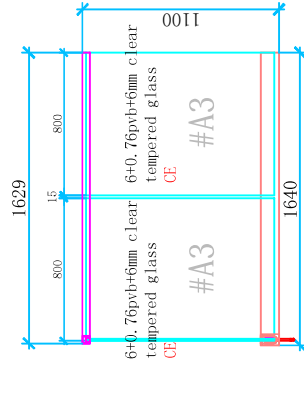

102x62mm Aluminum U channel
Anodized

9B-ELEVATION

SCALE: 1/4"

Qty: 5 Sets

40x40mm S.S316 top handrail
Brushed

10A-ELEVATION

SCALE: 1/4"

Qty: 5 Sets

102x62mm Aluminum U channel
Anodized

10B-ELEVATION

SCALE: 1/4"

Qty: 5 Sets

(P) PLAN 11
SCALE: 1/4"

(E) 11A-ELEVATION
SCALE: 1/4"

(E) 11B-ELEVATION
SCALE: 1/4"

Qty: 2 Sets

PLAN 14
SCALE: 1/4"

(P) PLAN 15
 size 15/15.7

Qty: 3 Sets

Glass: 12mm clear
tempered glass CE

Qty: 20 pcs