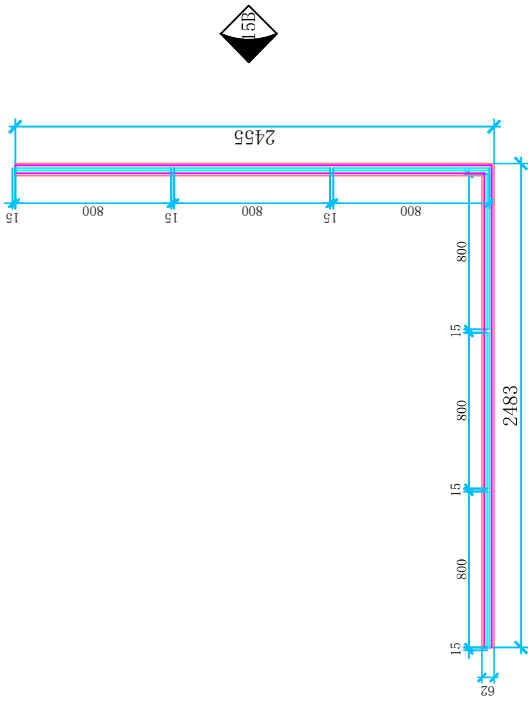

102x62mm Aluminum U channel
Anodized

10B-ELEVATION

SCALE: 1/4"

Qty: 5 Sets

(P) PLAN 11
SCALE: 1/4"

(E) 11A-ELEVATION
SCALE: 1/4"

(E) 11B-ELEVATION
SCALE: 1/4"

Qty: 2 Sets

PLAN 12
SCALE: 1/4"

40*40mm S. SS316 top handrail
Brushed

102*62mm Aluminum U channel
Anodized

12A-ELEVATION
SCALE: 1/4"

12B-ELEVATION
SCALE: 1/4"

Qty: 3 Sets

Qty: 3 Sets

Qty: 2 Sets

PLAN 14
SCALE: 1/4"

(P) PLAN 15
 size 15/15.7

Qty: 3 Sets

Glass: 12mm clear
tempered glass CE

Qty: 20 pcs