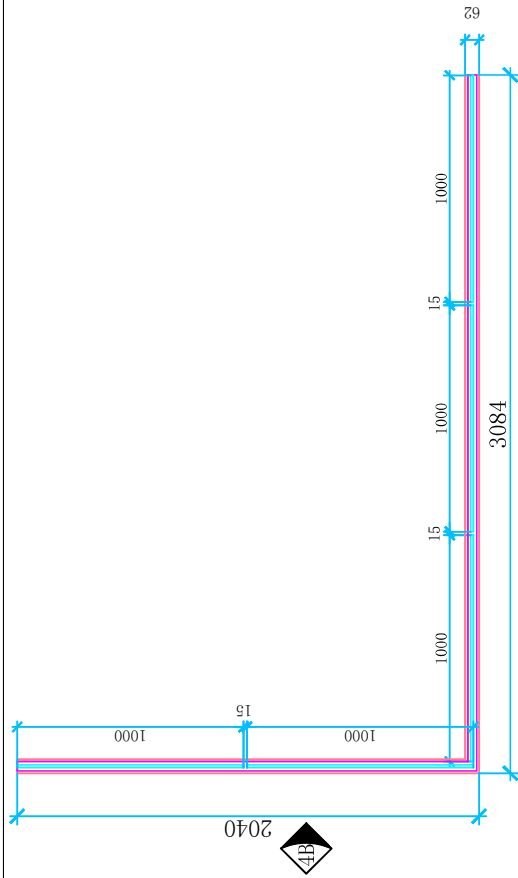

Qty: 10 Sets

Qty: 15 Sets

(P) PLAN 3 SCALE 1/4

40#40mm S. S316 top handrail
Brushed

102#62mm Aluminum U channel
Anodized

(EL) 3A-ELEVATION SCALE 1/4

(EL) 3B-ELEVATION SCALE 1/4

Qty: 10 Sets

PLAN 4
SCALE 1/4"

40*40mm S. S316 top handrail
Brushed

102*62mm Aluminum U channel
Anodized

4A-ELEVATION
SCALE 1/4"

4B-ELEVATION
SCALE 1/4"

Qty: 10 Sets

5A PLAN 5 SCALE 1/4"

Qty: 3 Sets

6A PLAN 6 SCALE 1/4"

Qty: 2 Sets

PLAN 7
SCALE: 1/4"

40*40mm S. S316 top handrail
Brushed

102*62mm Aluminum U channel
Anodized

7A-ELEVATION
SCALE: 1/4"

7B-ELEVATION
SCALE: 1/4"

Qty: 5 Sets

PLAN 14
SCALE: 1/4"

(P) PLAN 15
 size 15/15.7

Qty: 3 Sets

Glass: 12mm clear
tempered glass CE

Qty: 20 pcs