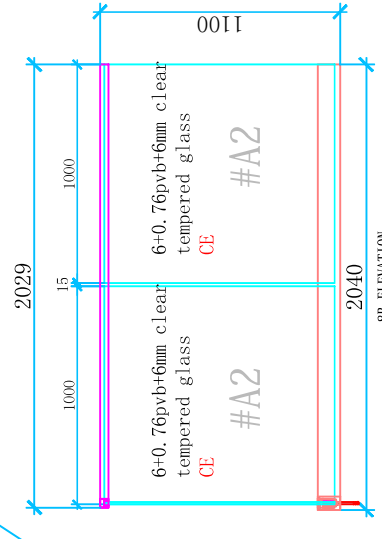

8B-ELEVATION
SCALE 1:1

Qty: 5 Sets