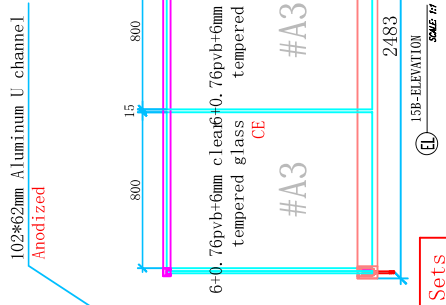

102x62mm Aluminum U channel
Anodized

10B-ELEVATION

SCALE: 1/4"

Qty: 5 Sets

(P) PLAN 11
SCALE: 1/4"

(E) 11A-ELEVATION
SCALE: 1/4"

(E) 11B-ELEVATION
SCALE: 1/4"

Qty: 2 Sets

PLAN 12
SCALE: 1/4"

40*40mm S. SS316 top handrail
Brushed

102*62mm Aluminum U channel
Anodized

12A-ELEVATION
SCALE: 1/4"

12B-ELEVATION
SCALE: 1/4"

Qty: 3 Sets

Qty: 3 Sets

Qty: 2 Sets

PLAN 14
SCALE: 1/4"

(P) PLAN 15
 size 15/15.7

Qty: 3 Sets

Glass: 12mm clear
tempered glass CE

Qty: 20 pcs