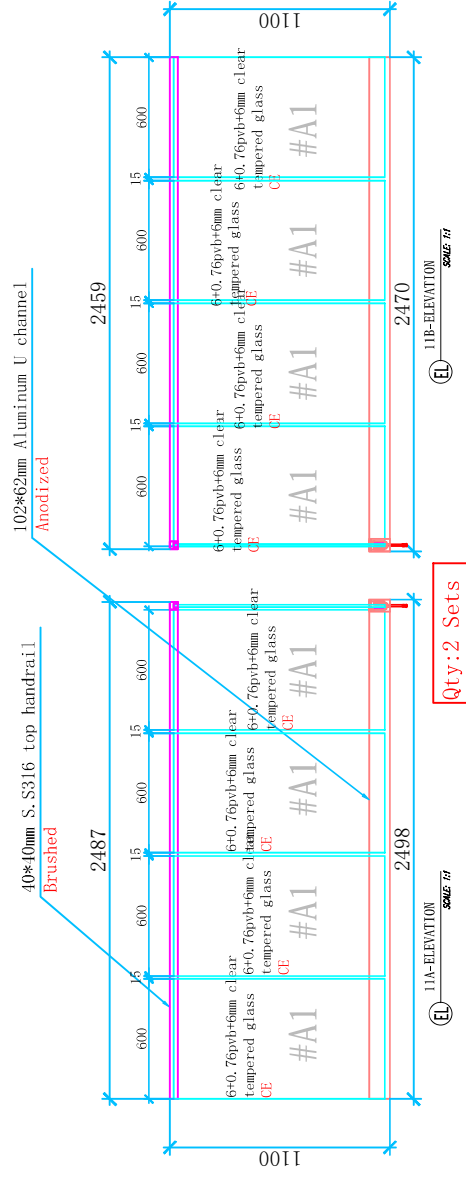

PLAN 4
SCALE 1/4"

40*40mm S. S316 top handrail
Brushed

102*62mm Aluminum U channel
Anodized

4A-ELEVATION
SCALE 1/4"

4B-ELEVATION
SCALE 1/4"

Qty: 10 Sets

5A PLAN 5 SCALE 1/4"

Qty: 3 Sets

102x62mm Aluminum U channel
Anodized

10B-ELEVATION

SCALE: 1/4"

Qty: 5 Sets

(P) PLAN 11
SCALE: 1/4"

(E) 11A-ELEVATION
SCALE: 1/4"

(E) 11B-ELEVATION
SCALE: 1/4"

Qty: 2 Sets

PLAN 12
SCALE: 1/4"

40*40mm S. SS316 top handrail
Brushed

102*62mm Aluminum U channel
Anodized

12A-ELEVATION
SCALE: 1/4"

12B-ELEVATION
SCALE: 1/4"

Qty: 3 Sets

Qty: 3 Sets

Qty: 2 Sets

PLAN 14
SCALE: 1/4"

(P) PLAN 15
 size 15/15.7

Qty: 3 Sets

Glass: 12mm clear
tempered glass CE

Qty: 20 pcs