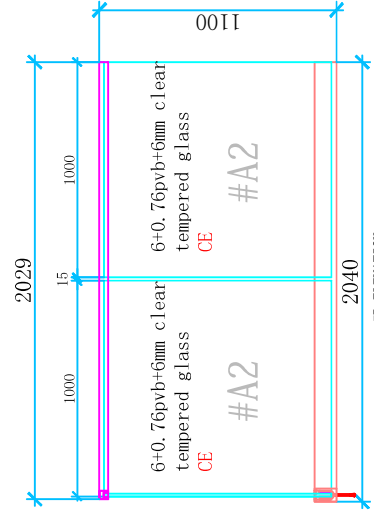

PLAN 4
SCALE 1/4"

40*40mm S. S316 top handrail
Brushed

102*62mm Aluminum U channel
Anodized

4A-ELEVATION
SCALE 1/4"

4B-ELEVATION
SCALE 1/4"

Qty: 10 Sets

5A PLAN 5 SCALE 1/4"

Qty: 3 Sets

6A PLAN 6 SCALE 1/4"

Qty: 2 Sets

PLAN 7
SCALE: 1/4"

40*40mm S. S316 top handrail
Brushed

102*62mm Aluminum U channel
Anodized

7A-ELEVATION
SCALE: 1/4"

7B-ELEVATION
SCALE: 1/4"

Qty: 5 Sets

SCALE: 1/4"

PLAN 10

PLAN 10

SCALE: 1/4"

40x40mm S.S316 top handrail
Brushed

9A-ELEVATION

SCALE: 1/4"

Qty: 5 Sets

PLAN 14
SCALE: 1/4"

(P) PLAN 15
 size 15/15.7

Qty: 3 Sets

Glass: 12mm clear
tempered glass CE

Qty: 20 pcs