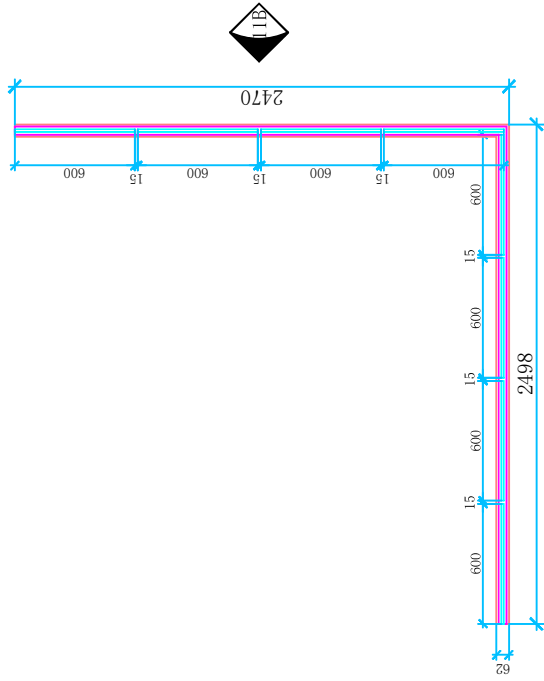

(P) PLAN 11
SCALE: 1/4"