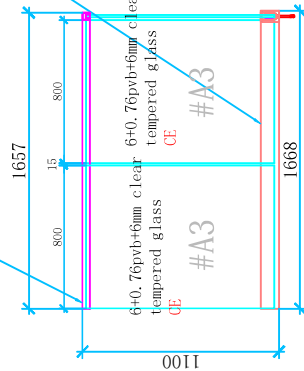

SCALE: 1/4"

PLAN 10

PLAN 10

SCALE: 1/4"

40x40mm S.S316 top handrail
Brushed

9A-ELEVATION

SCALE: 1/4"

Qty: 5 Sets

102x62mm Aluminum U channel
Anodized

9B-ELEVATION

SCALE: 1/4"

Qty: 5 Sets

40x40mm S.S316 top handrail
Brushed

10A-ELEVATION

SCALE: 1/4"

Qty: 5 Sets

102x62mm Aluminum U channel
Anodized

10B-ELEVATION

SCALE: 1/4"

Qty: 5 Sets

(P) PLAN 11
SCALE: 1/4"

(E) 11A-ELEVATION
SCALE: 1/4"

(E) 11B-ELEVATION
SCALE: 1/4"

Qty: 2 Sets

PLAN 14
SCALE: 1/4"

(P) PLAN 15
 size 15/15.7

Qty: 3 Sets

Glass: 12mm clear
tempered glass CE

Qty: 20 pcs