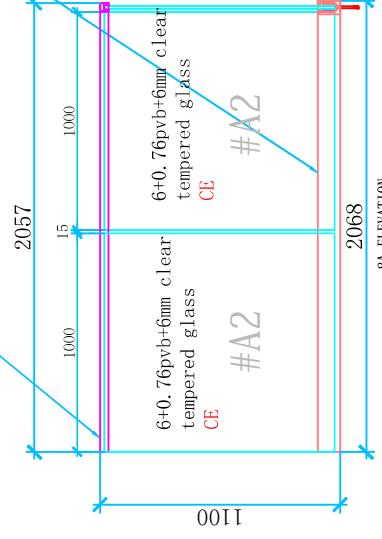

8A-ELEVATION
SCALE 1:1