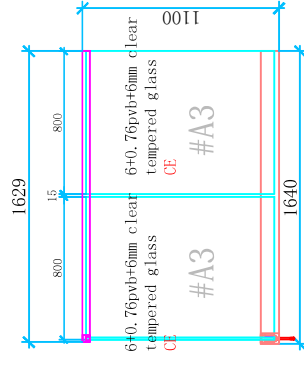

9B-ELEVATION

SCALE: 1/4"

Qty: 5 Sets

40x40mm S.S316 top handrail
Brushed