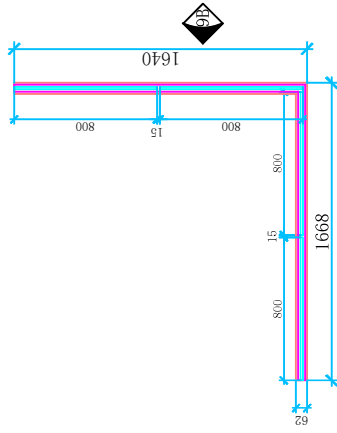

PLAN 9

PLAN 9

SCALE: 1/4"