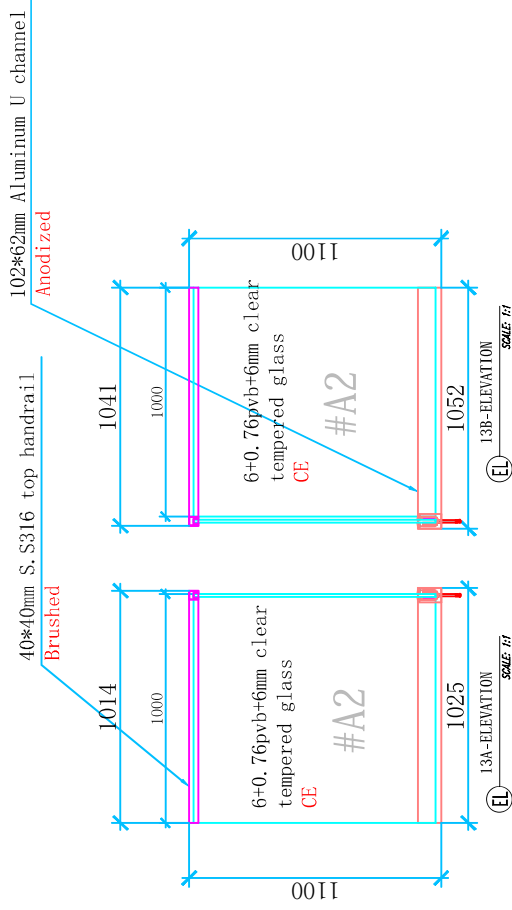

102x62mm Aluminum U channel
Anodized

10B-ELEVATION

SCALE: 1/4"

Qty: 5 Sets

(P) PLAN 11
SCALE: 1/4"

(E) 11A-ELEVATION
SCALE: 1/4"

(E) 11B-ELEVATION
SCALE: 1/4"

Qty: 2 Sets

PLAN 12
SCALE: 1/4"

40*40mm S. SS316 top handrail
Brushed

102*62mm Aluminum U channel
Anodized

12A-ELEVATION
SCALE: 1/4"

12B-ELEVATION
SCALE: 1/4"

Qty: 3 Sets

Qty: 3 Sets

Qty: 2 Sets

PLAN 14
SCALE: 1/4"

(P) PLAN 15
 size 15/15.7

Qty: 3 Sets

Glass: 12mm clear
tempered glass CE

Qty: 20 pcs