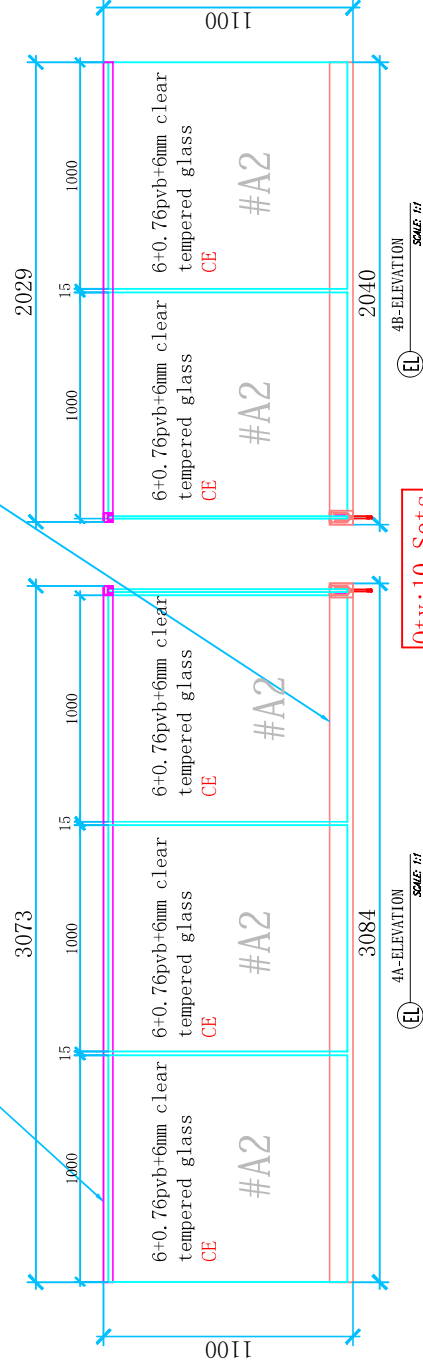

Qty: 10 Sets

Qty: 15 Sets

(P) PLAN 3 SCALE 1/4

40#40mm S. S316 top handrail
Brushed

102#62mm Aluminum U channel
Anodized

(EL) 3A-ELEVATION SCALE 1/4

(EL) 3B-ELEVATION SCALE 1/4

Qty: 10 Sets

PLAN 4
SCALE 1/4"

40*40mm S. S316 top handrail
Brushed

102*62mm Aluminum U channel
Anodized

4A-ELEVATION
SCALE 1/4"

4B-ELEVATION
SCALE 1/4"

Qty: 10 Sets

5A PLAN 5 SCALE 1/4"

Qty: 3 Sets

6A PLAN 6 SCALE 1/4"

Qty: 2 Sets

PLAN 7
SCALE: 1/4"

40*40mm S. S316 top handrail
Brushed

102*62mm Aluminum U channel
Anodized

7A-ELEVATION
SCALE: 1/4"

7B-ELEVATION
SCALE: 1/4"

Qty: 5 Sets

PLAN 14
SCALE: 1/4"

(P) PLAN 15
 size 15/15.7

Qty: 3 Sets

Glass: 12mm clear
tempered glass CE

Qty: 20 pcs