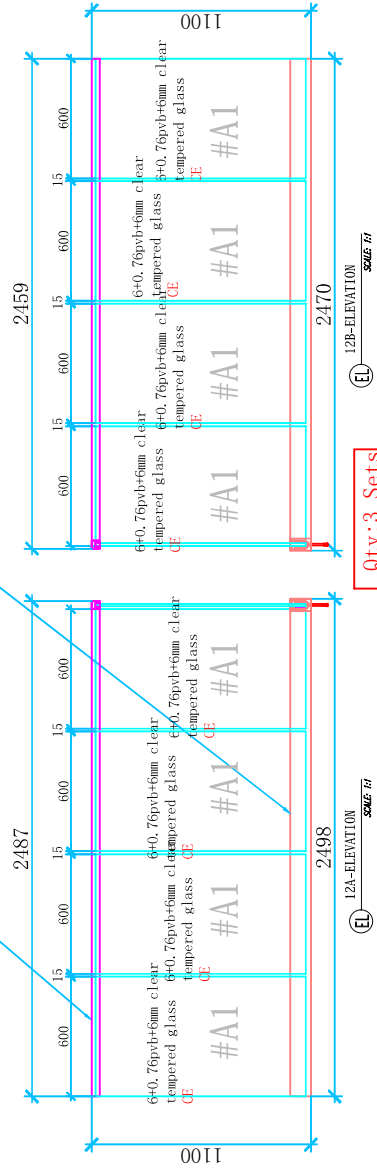

12A-ELEVATION
SCALE: 1/4"

12B-ELEVATION
SCALE: 1/4"

Qty: 3 Sets