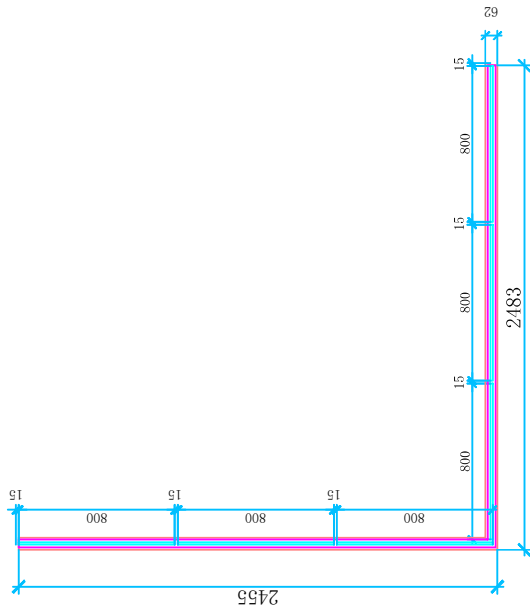

102x62mm Aluminum U channel
Anodized

10B-ELEVATION

SCALE: 1/4"

Qty: 5 Sets

(P) PLAN 11
SCALE: 1/4"

(E) 11A-ELEVATION
SCALE: 1/4"

(E) 11B-ELEVATION
SCALE: 1/4"

Qty: 2 Sets

PLAN 12
SCALE: 1/4"

40*40mm S. SS316 top handrail
Brushed

102*62mm Aluminum U channel
Anodized

12A-ELEVATION
SCALE: 1/4"

12B-ELEVATION
SCALE: 1/4"

Qty: 3 Sets

Qty: 3 Sets

Qty: 2 Sets

PLAN 14
SCALE: 1/4"

(P) PLAN 15
 size 15/15.7

Qty: 3 Sets

Glass: 12mm clear
tempered glass CE

Qty: 20 pcs