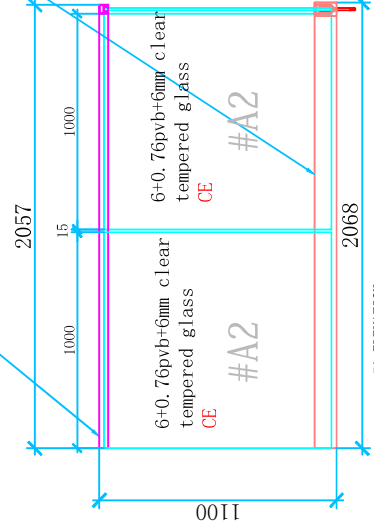

PLAN 4
SCALE 1/4"

40*40mm S. S316 top handrail
Brushed

102*62mm Aluminum U channel
Anodized

4A-ELEVATION
SCALE 1/4"

4B-ELEVATION
SCALE 1/4"

Qty: 10 Sets

5A PLAN 5 SCALE 1/4"

Qty: 3 Sets

6A PLAN 6 SCALE 1/4"

Qty: 2 Sets

PLAN 7
SCALE: 1/4"

40*40mm S. S316 top handrail
Brushed

102*62mm Aluminum U channel
Anodized

7A-ELEVATION
SCALE: 1/4"

7B-ELEVATION
SCALE: 1/4"

Qty: 5 Sets

SCALE: 1/4"

PLAN 10

PLAN 10

SCALE: 1/4"

40x40mm S.S316 top handrail
Brushed

9A-ELEVATION

SCALE: 1/4"

Qty: 5 Sets

PLAN 14
SCALE: 1/4"

(P) PLAN 15
 size 15/15.7

Qty: 3 Sets

Glass: 12mm clear
tempered glass CE

Qty: 20 pcs