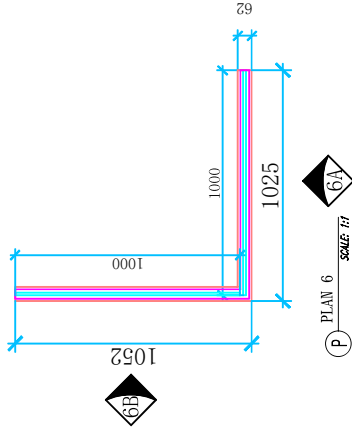

Qty: 10 Sets

Qty: 15 Sets

(P) PLAN 3 SCALE 1/4

40#40mm S. S316 top handrail
Brushed

102#62mm Aluminum U channel
Anodized

(EL) 3A-ELEVATION SCALE 1/4

(EL) 3B-ELEVATION SCALE 1/4

Qty: 10 Sets

PLAN 4
SCALE 1/4"

40*40mm S. S316 top handrail
Brushed

102*62mm Aluminum U channel
Anodized

4A-ELEVATION
SCALE 1/4"

4B-ELEVATION
SCALE 1/4"

Qty: 10 Sets

5A PLAN 5 SCALE 1/4"

Qty: 3 Sets

6A PLAN 6 SCALE 1/4"

Qty: 2 Sets

PLAN 7
SCALE: 1/4"

40*40mm S. S316 top handrail
Brushed

102*62mm Aluminum U channel
Anodized

7A-ELEVATION
SCALE: 1/4"

7B-ELEVATION
SCALE: 1/4"

Qty: 5 Sets

PLAN 14
SCALE: 1/4"

(P) PLAN 15
 size 15/15.7

Qty: 3 Sets

Glass: 12mm clear
tempered glass CE

Qty: 20 pcs