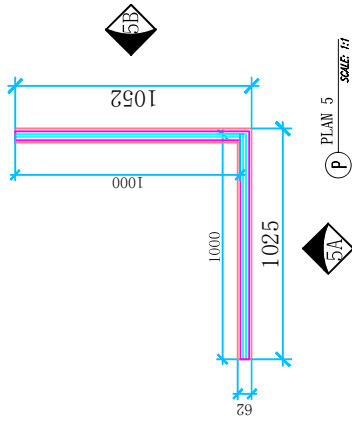

PLAN 4
SCALE 1/4"

40*40mm S. S316 top handrail
Brushed

102*62mm Aluminum U channel
Anodized

4A-ELEVATION
SCALE 1/4"

4B-ELEVATION
SCALE 1/4"

Qty: 10 Sets

5A PLAN 5 SCALE 1/4"

Qty: 3 Sets

6A PLAN 6 SCALE 1/4"

Qty: 2 Sets

PLAN 7
SCALE: 1/4"

40*40mm S. S316 top handrail
Brushed

102*62mm Aluminum U channel
Anodized

7A-ELEVATION
SCALE: 1/4"

7B-ELEVATION
SCALE: 1/4"

Qty: 5 Sets

SCALE: 1/4"

PLAN 10

PLAN 10

SCALE: 1/4"

40x40mm S.S316 top handrail
Brushed

9A-ELEVATION

SCALE: 1/4"

Qty: 5 Sets

PLAN 14
SCALE: 1/4"

(P) PLAN 15
 size 15/15.7

Qty: 3 Sets

Glass: 12mm clear
tempered glass CE

Qty: 20 pcs