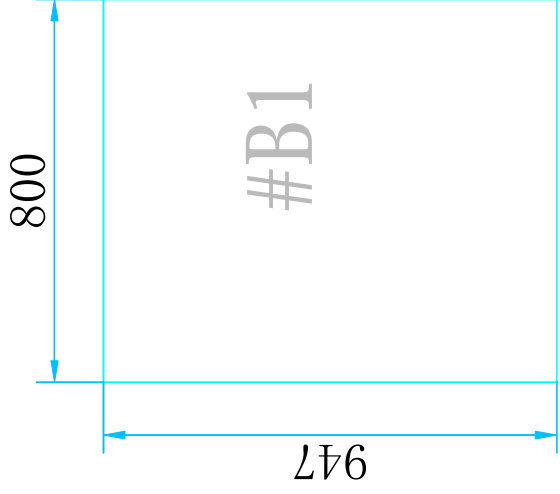

PLAN 14
SCALE: 1/4"

(P) PLAN 15
 size 15/15.7

Qty: 3 Sets

Glass: 12mm clear
tempered glass CE

Qty: 20 pcs