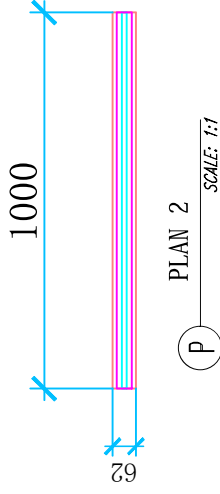

Qty: 10 Sets

Qty: 15 Sets

(P) PLAN 3 SCALE 1/4

40#40mm S. S316 top handrail
Brushed

102#62mm Aluminum U channel
Anodized

(EL) 3A-ELEVATION SCALE 1/4

(EL) 3B-ELEVATION SCALE 1/4

Qty: 10 Sets

PLAN 4
SCALE 1/4"

40*40mm S. S316 top handrail
Brushed

102*62mm Aluminum U channel
Anodized

4A-ELEVATION
SCALE 1/4"

4B-ELEVATION
SCALE 1/4"

Qty: 10 Sets

5A PLAN 5 SCALE 1/4"

Qty: 3 Sets

6A PLAN 6 SCALE 1/4"

Qty: 2 Sets

PLAN 7
SCALE: 1/4"

40*40mm S. S316 top handrail
Brushed

102*62mm Aluminum U channel
Anodized

7A-ELEVATION
SCALE: 1/4"

7B-ELEVATION
SCALE: 1/4"

Qty: 5 Sets

PLAN 14
SCALE: 1/4"

(P) PLAN 15
 size 15/15.7

Qty: 3 Sets

Glass: 12mm clear
tempered glass CE

Qty: 20 pcs