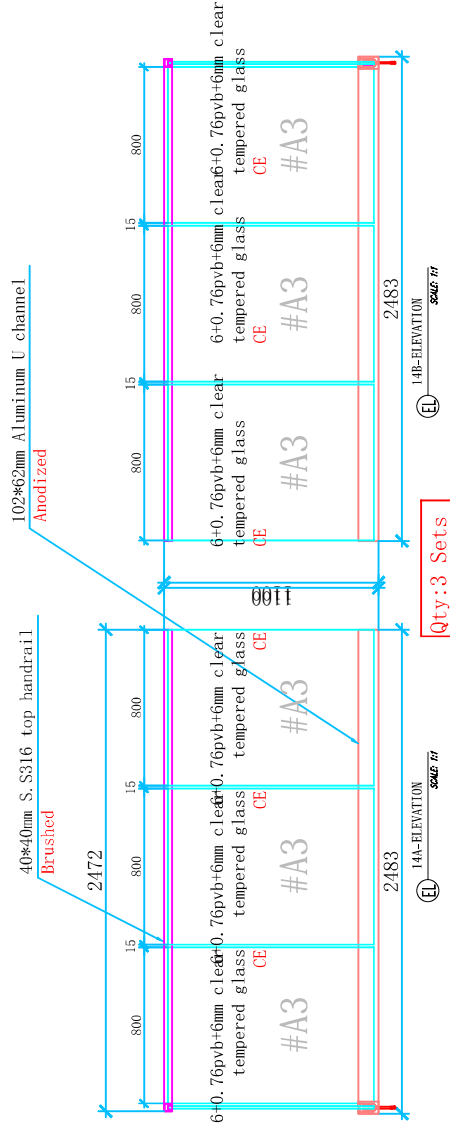

PLAN 4
SCALE 1/4"

40*40mm S. S316 top handrail
Brushed

102*62mm Aluminum U channel
Anodized

4A-ELEVATION
SCALE 1/4"

4B-ELEVATION
SCALE 1/4"

Qty: 10 Sets

5A PLAN 5 SCALE 1/4"

Qty: 3 Sets

102x62mm Aluminum U channel
Anodized

10B-ELEVATION

SCALE: 1/4"

Qty: 5 Sets

(P) PLAN 11
SCALE: 1/4"

(E) 11A-ELEVATION
SCALE: 1/4"

(E) 11B-ELEVATION
SCALE: 1/4"

Qty: 2 Sets

PLAN 12
SCALE: 1/4"

40*40mm S. SS316 top handrail
Brushed

102*62mm Aluminum U channel
Anodized

12A-ELEVATION
SCALE: 1/4"

12B-ELEVATION
SCALE: 1/4"

Qty: 3 Sets

Qty: 3 Sets

Qty: 2 Sets

PLAN 14
SCALE: 1/4"

(P) PLAN 15
 size 15/15.7

Qty: 3 Sets

Glass: 12mm clear
tempered glass CE

Qty: 20 pcs