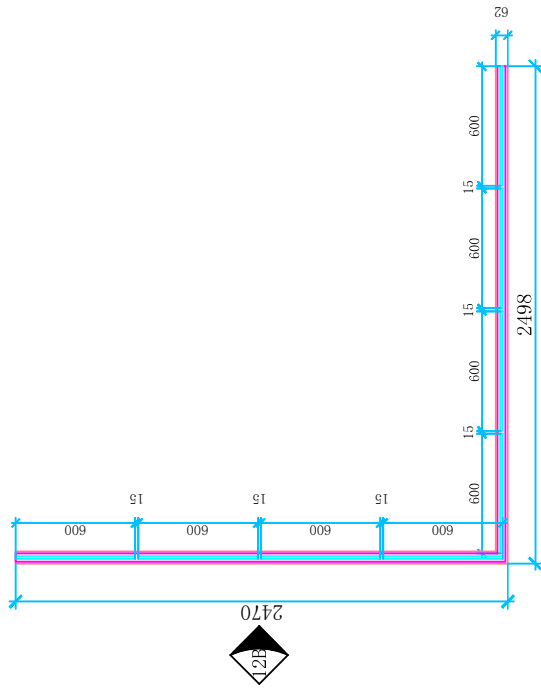

102x62mm Aluminum U channel
Anodized

10B-ELEVATION

SCALE: 1/4"

Qty: 5 Sets

(P) PLAN 11
SCALE: 1/4"

(E) 11A-ELEVATION
SCALE: 1/4"

(E) 11B-ELEVATION
SCALE: 1/4"

Qty: 2 Sets

PLAN 12
SCALE: 1/4"

40*40mm S. SS316 top handrail
Brushed

102*62mm Aluminum U channel
Anodized

12A-ELEVATION
SCALE: 1/4"

12B-ELEVATION
SCALE: 1/4"

Qty: 3 Sets

Qty: 3 Sets

Qty: 2 Sets

PLAN 14
SCALE: 1/4"

(P) PLAN 15
 size 15/15.7

Qty: 3 Sets

Glass: 12mm clear
tempered glass CE

Qty: 20 pcs