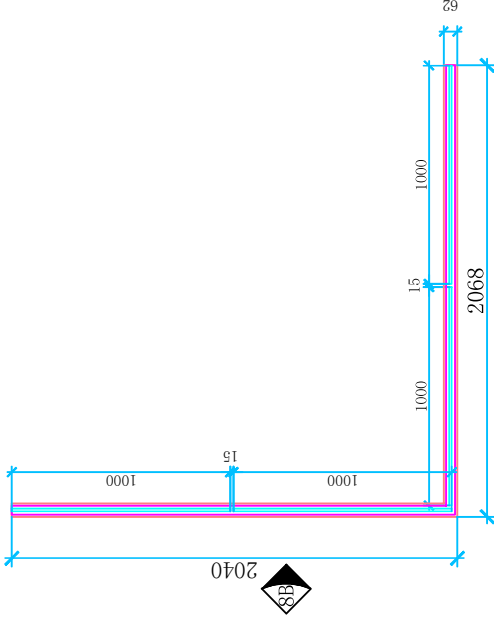

PLAN 4
SCALE 1/4"

40*40mm S. S316 top handrail
Brushed

102*62mm Aluminum U channel
Anodized

4A-ELEVATION
SCALE 1/4"

4B-ELEVATION
SCALE 1/4"

Qty: 10 Sets

5A PLAN 5 SCALE 1/4"

Qty: 3 Sets

6A PLAN 6 SCALE 1/4"

Qty: 2 Sets

PLAN 7
SCALE: 1/4"

40*40mm S. S316 top handrail
Brushed

102*62mm Aluminum U channel
Anodized

7A-ELEVATION
SCALE: 1/4"

7B-ELEVATION
SCALE: 1/4"

Qty: 5 Sets

PLAN 14
SCALE: 1/4"

(P) PLAN 15
 size 15/15.7

Qty: 3 Sets

Glass: 12mm clear
tempered glass CE

Qty: 20 pcs