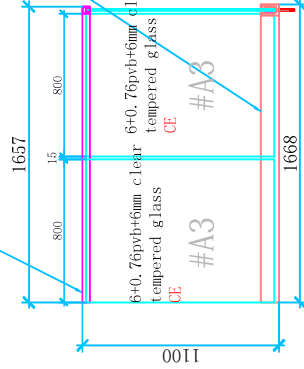

SCALE: 1/4"

PLAN 10

PLAN 10

SCALE: 1/4"

40x40mm S.S316 top handrail
Brushed

9A-ELEVATION

SCALE: 1/4"

Qty: 5 Sets

102x62mm Aluminum U channel
Anodized

10B-ELEVATION

SCALE: 1/4"

Qty: 5 Sets

(P) PLAN 11
SCALE: 1/4"

(E) 11A-ELEVATION
SCALE: 1/4"

(E) 11B-ELEVATION
SCALE: 1/4"

Qty: 2 Sets

PLAN 14
SCALE: 1/4"

(P) PLAN 15
 size 15/15.7

Qty: 3 Sets

Glass: 12mm clear
tempered glass CE

Qty: 20 pcs