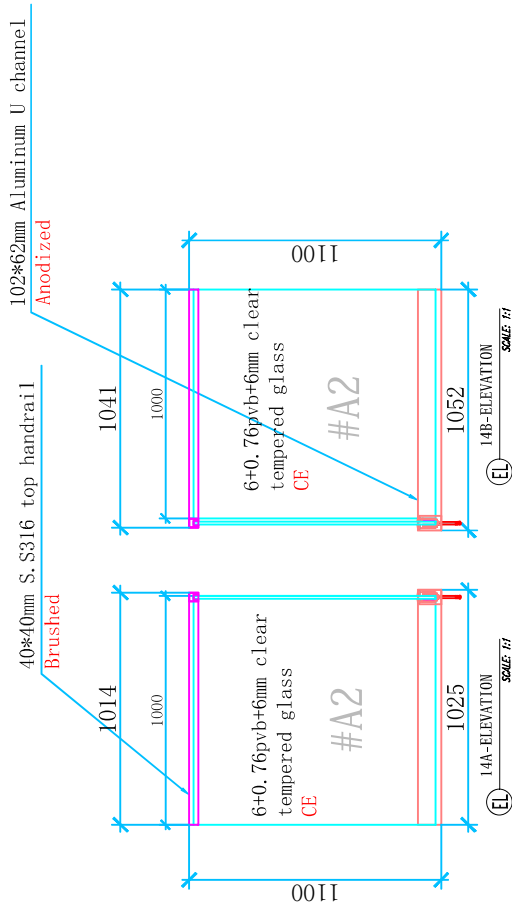

102x62mm Aluminum U channel
Anodized

10B-ELEVATION

SCALE: 1/4"

Qty: 5 Sets

(P) PLAN 11
SCALE: 1/4"

(E) 11A-ELEVATION
SCALE: 1/4"

(E) 11B-ELEVATION
SCALE: 1/4"

Qty: 2 Sets

PLAN 12
SCALE: 1/4"

40*40mm S. SS316 top handrail
Brushed

102*62mm Aluminum U channel
Anodized

12A-ELEVATION
SCALE: 1/4"

12B-ELEVATION
SCALE: 1/4"

Qty: 3 Sets

Qty: 3 Sets

Qty: 2 Sets

PLAN 14
SCALE: 1/4"

(P) PLAN 15
 size 15/15.7

Qty: 3 Sets

Glass: 12mm clear
tempered glass CE

Qty: 20 pcs