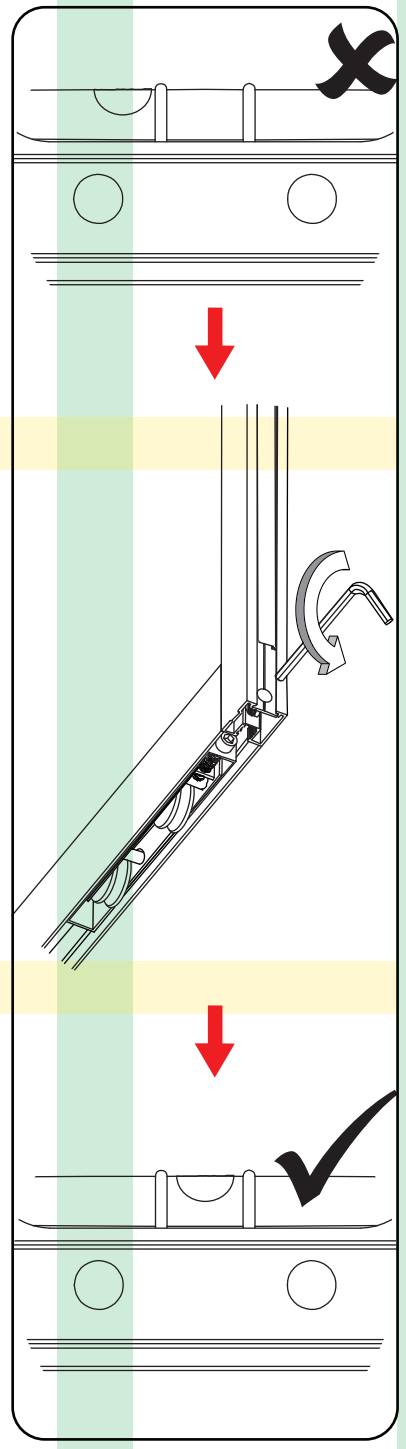

12

Copyright ©2021 Borett Webbutik AB. Original content rights reserved. All product names, logos, and brands are property of their respective owners.

Information contained within this document was considered accurate at the time of publication, but may be subject to revision.