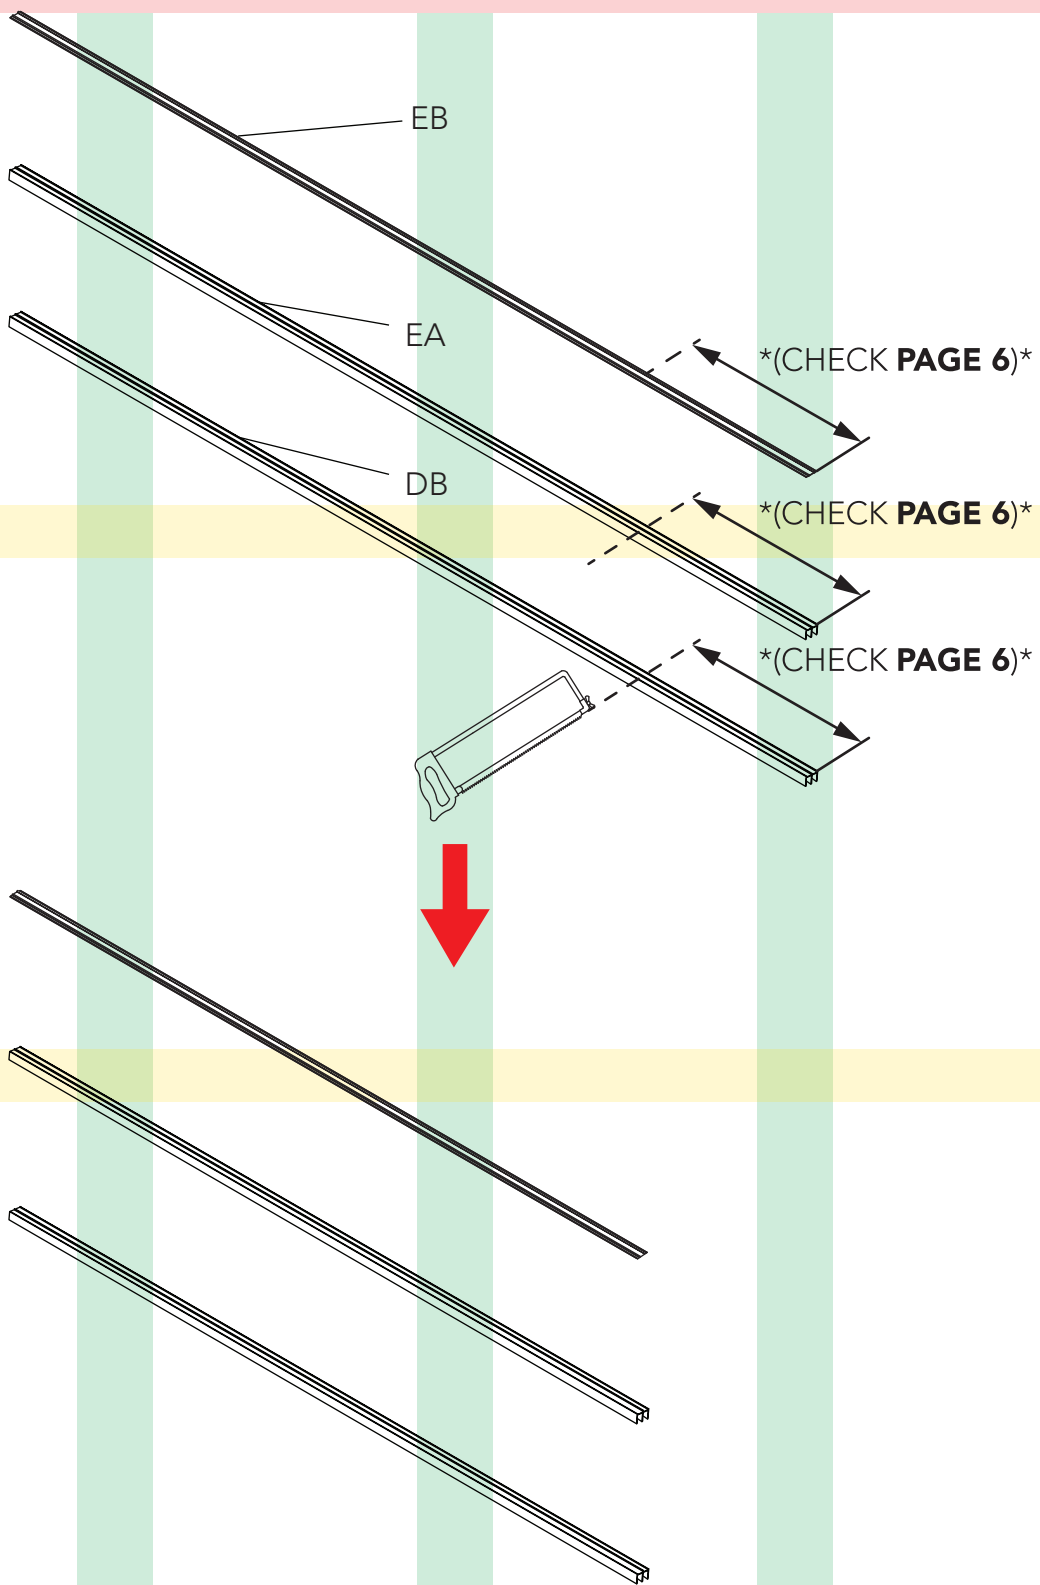

3

Copyright ©2021 Borett Webbutik AB. Original content rights reserved. All product names, logos, and brands are property of their respective owners.

Information contained within this document was considered accurate at the time of publication, but may be subject to revision.