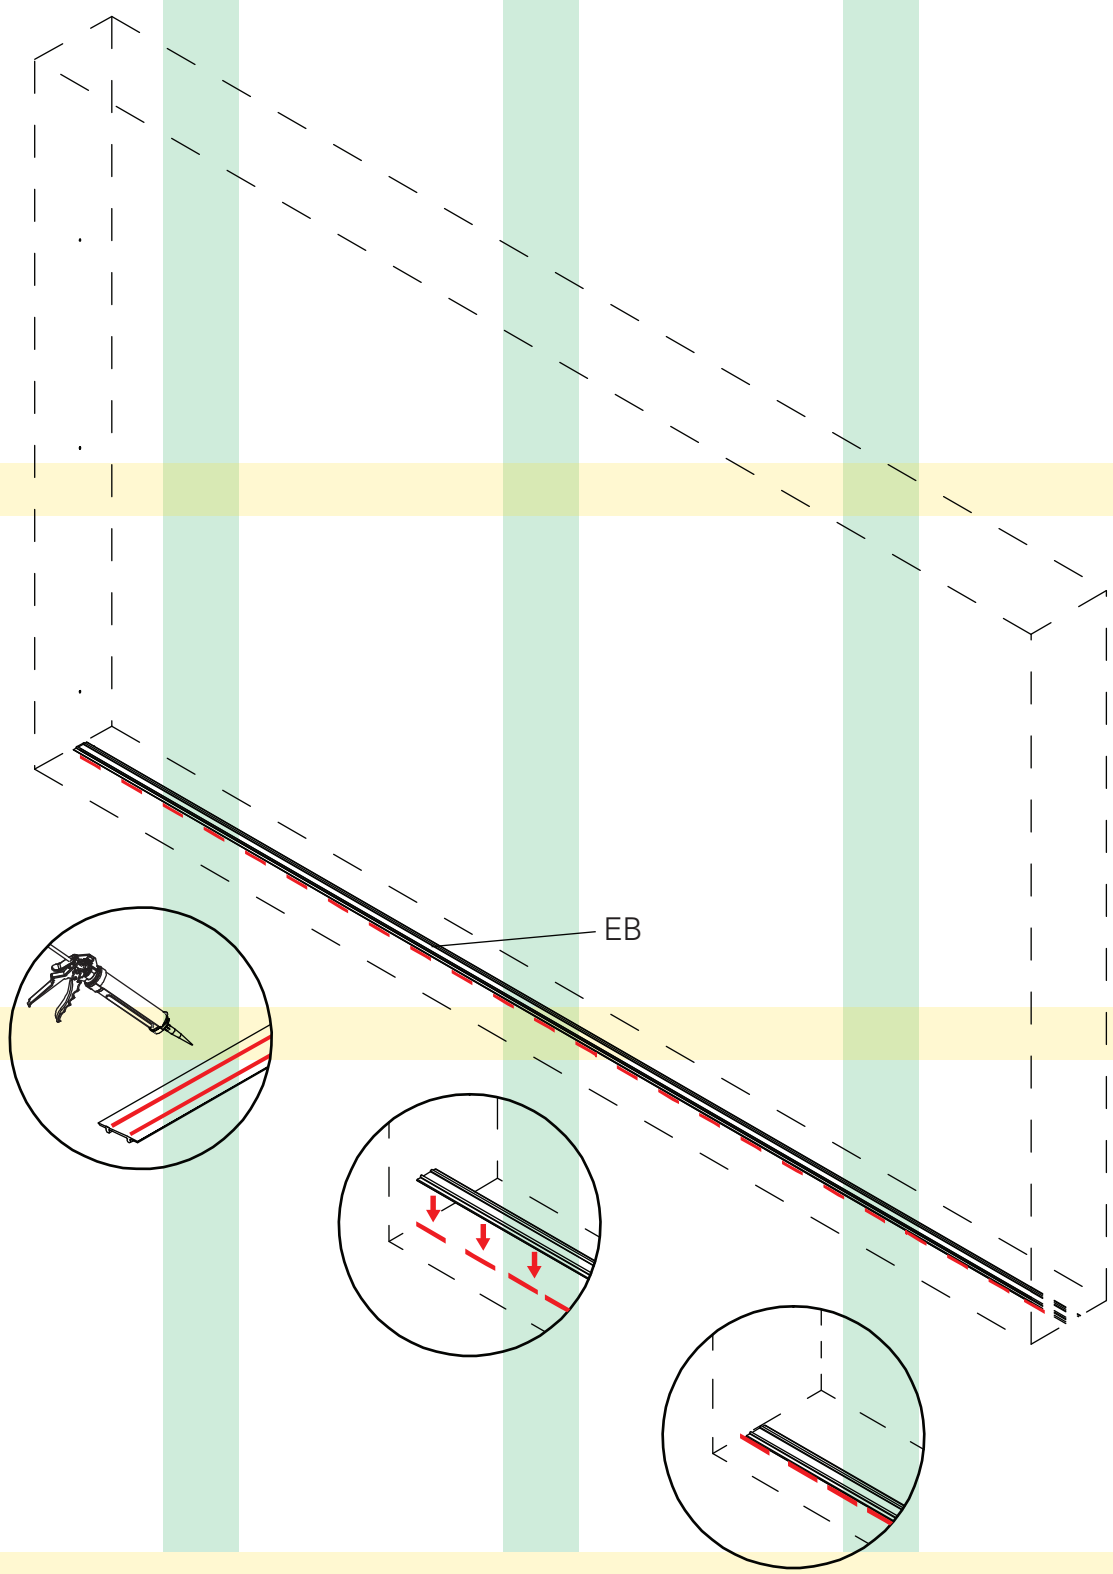

4

Copyright ©2021 Borett Webbutik AB. Original content rights reserved. All product names, logos, and brands are property of their respective owners.

Information contained within this document was considered accurate at the time of publication, but may be subject to revision.