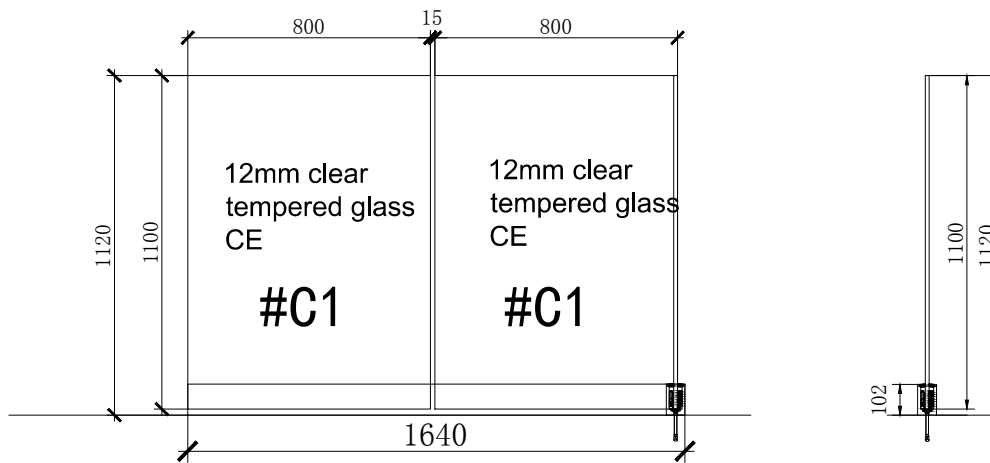

P

PLAN 7 SCALE: 1:1

Qty:6 Sets

EL 7A-ELEVATION SCALE: 1:1

EL 7B-ELEVATION SCALE: 1:1

NOOLI

LIVING WITH GRACE

Copyright ©2021 Borett Webbutik AB. Original content rights reserved. All product names, logos, and brands are property of their respective owners.