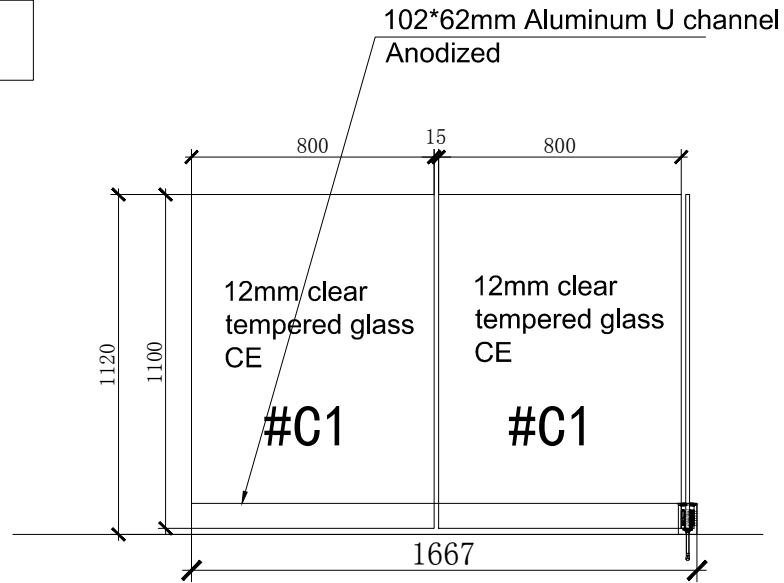

P

PLAN 7 SCALE: 1:1

Qty:6 Sets

EL 7A-ELEVATION SCALE: 1:1

EL 7B-ELEVATION SCALE: 1:1

NOOLI

LIVING WITH GRACE

Copyright ©2021 Borett Webbutik AB. Original content rights reserved. All product names, logos, and brands are property of their respective owners.