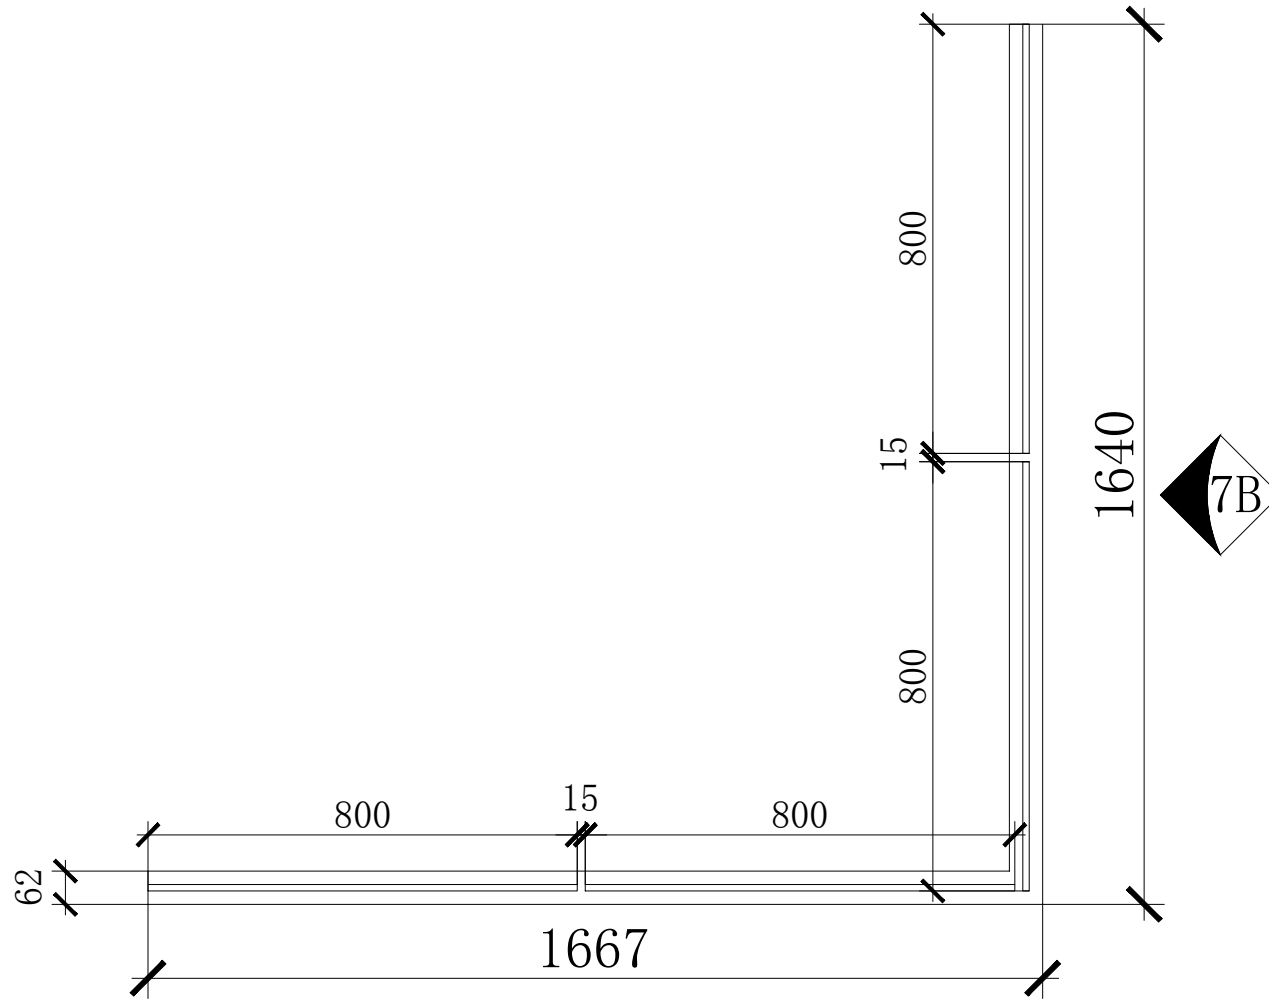

P

PLAN 7 SCALE: 1:1

Qty:6 Sets

EL 7A-ELEVATION SCALE: 1:1

EL 7B-ELEVATION SCALE: 1:1

NOOLI

LIVING WITH GRACE

Copyright ©2021 Borett Webbutik AB. Original content rights reserved. All product names, logos, and brands are property of their respective owners.