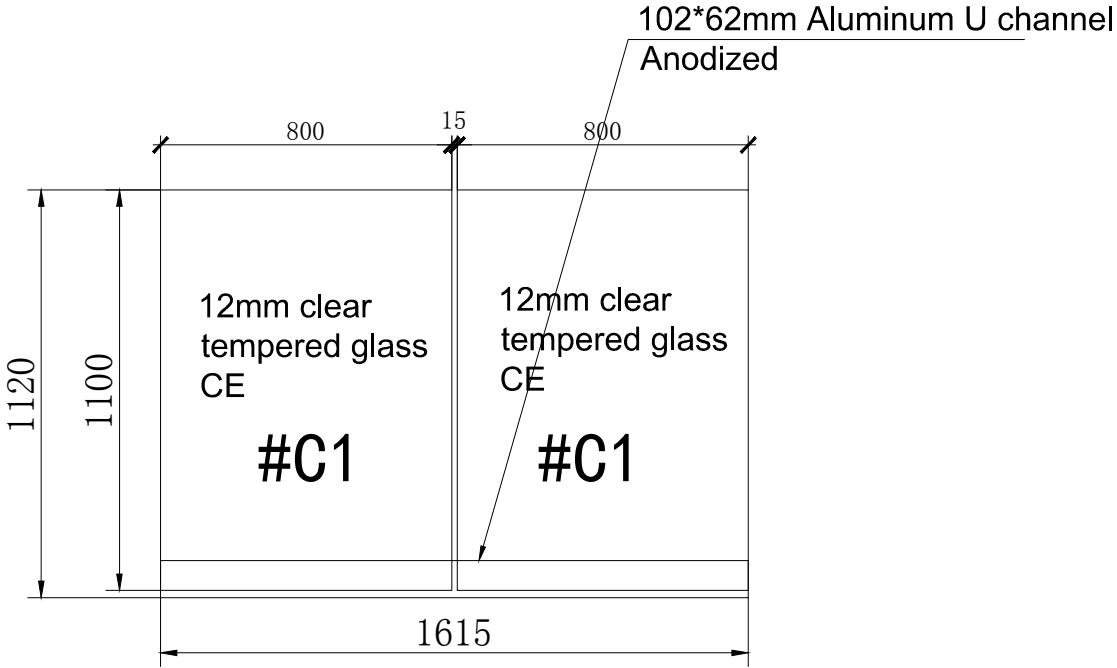

(P) PLAN 10
SCALE: 1:1

(EL) 10-ELEVATION
SCALE: 1:1

NOOLI

LIVING WITH GRACE

Copyright ©2021 Borett Webbutik AB. Original content rights reserved. All product names, logos, and brands are property of their respective owners.