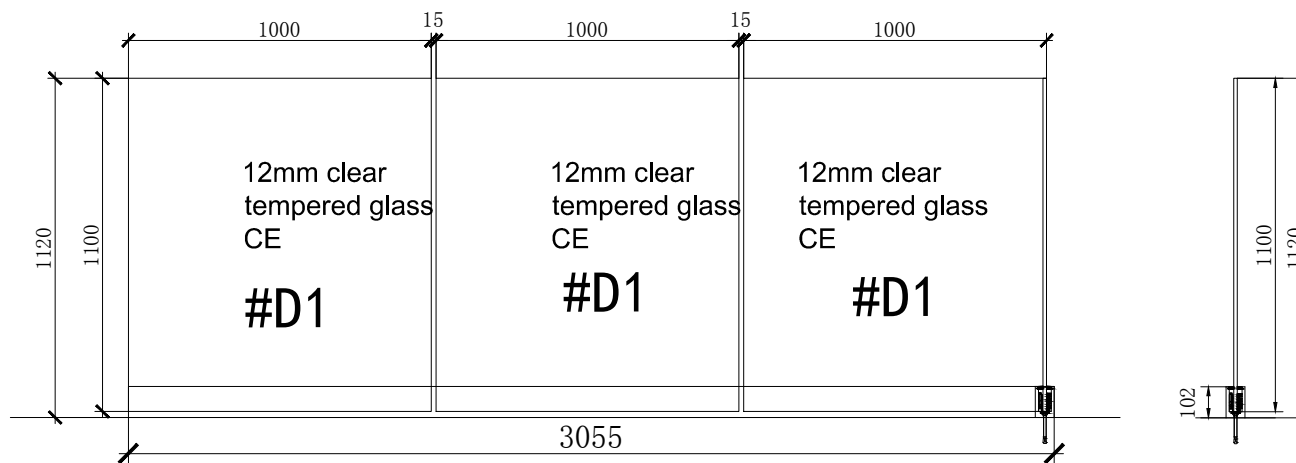

(P) PLAN 11 SCALE: 1:1

Qty: 10 Sets

102\*62mm Aluminum U channel  
Anodized

EL 1A-ELEVATION SCALE: 1:1

EL 1B-ELEVATION SCALE: 1:1