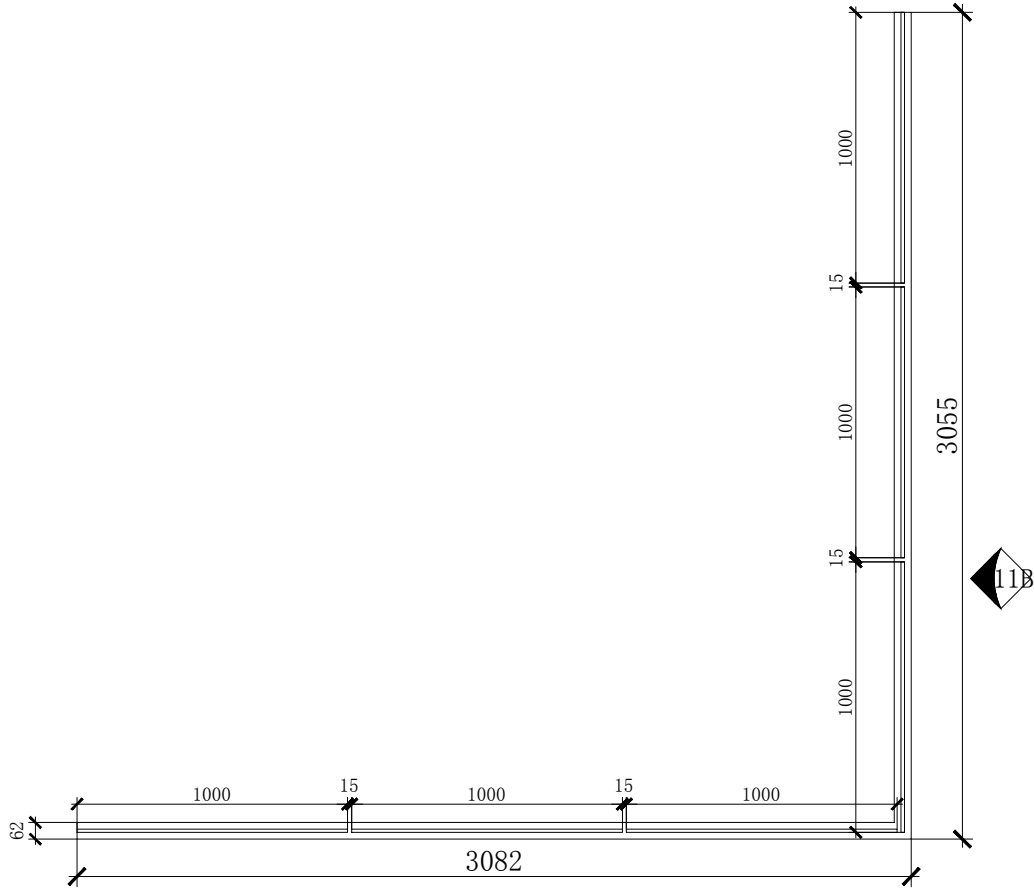

(P) PLAN 11 SCALE: 1:1

Qty: 10 Sets

102\*62mm Aluminum U channel  
Anodized

EL 1A-ELEVATION SCALE: 1:1

EL 1B-ELEVATION SCALE: 1:1