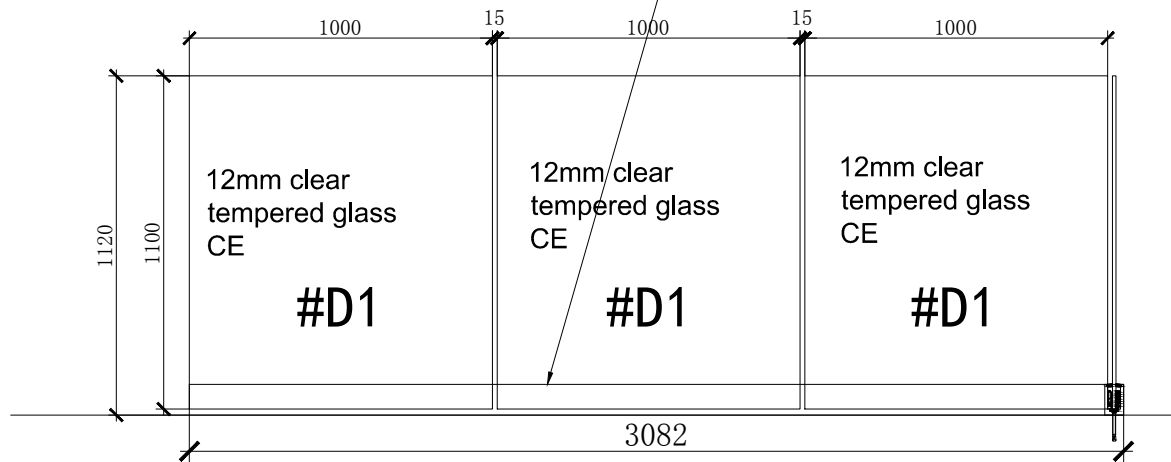

(P) PLAN 11 SCALE: 1:1

Qty: 10 Sets

102\*62mm Aluminum U channel  
Anodized

EL 1A-ELEVATION SCALE: 1:1

EL 1B-ELEVATION SCALE: 1:1