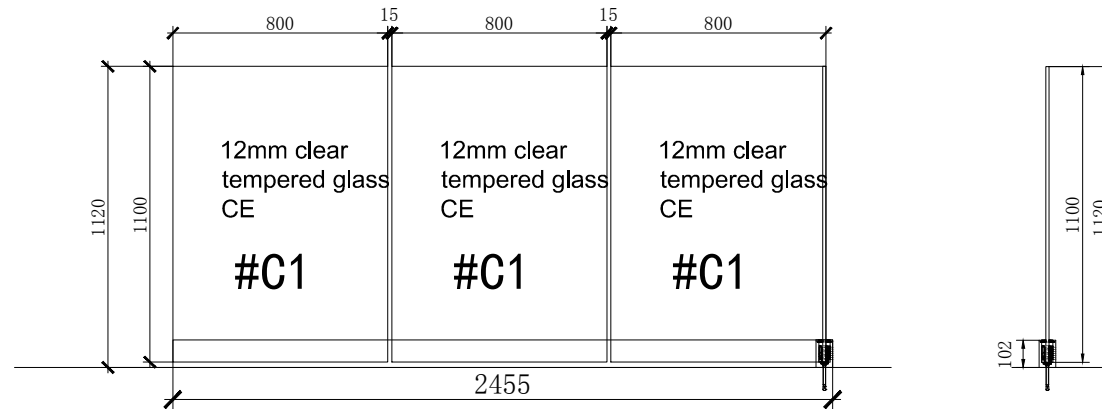

(P) PLAN 8 SCALE: 1:1

Qty: 6 Sets

102*62mm Aluminum U channel
Anodized

EL 8A-ELEVATION SCALE: 1:1

EL 8B-ELEVATION SCALE: 1:1

NOOLI

LIVING WITH GRACE

Copyright ©2021 Borett Webbutik AB. Original content rights reserved. All product names, logos, and brands are property of their respective owners.