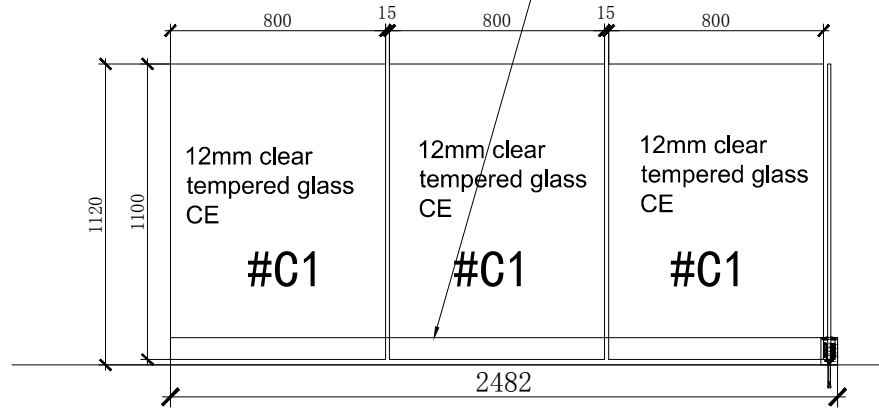

(P) PLAN 8 SCALE: 1:1

Qty: 6 Sets

102*62mm Aluminum U channel
Anodized

EL 8A-ELEVATION SCALE: 1:1

EL 8B-ELEVATION SCALE: 1:1

NOOLI

LIVING WITH GRACE

Copyright ©2021 Borett Webbutik AB. Original content rights reserved. All product names, logos, and brands are property of their respective owners.