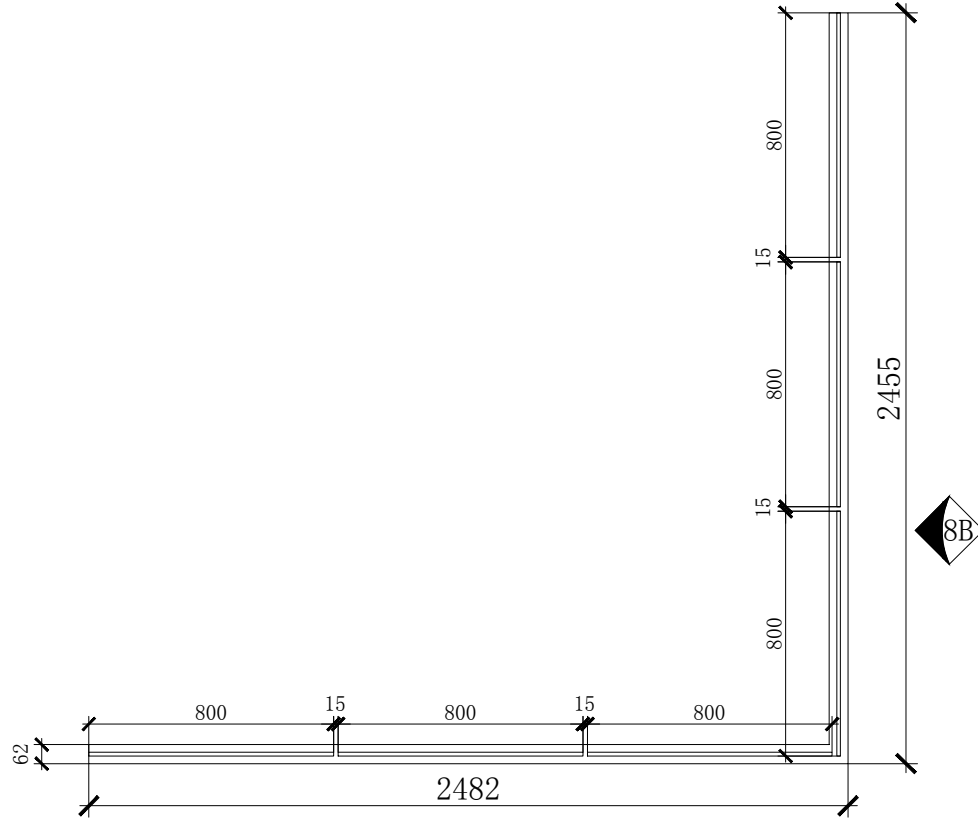

(P) PLAN 8 SCALE: 1:1

Qty: 6 Sets

102*62mm Aluminum U channel
Anodized

EL 8A-ELEVATION SCALE: 1:1

EL 8B-ELEVATION SCALE: 1:1

NOOLI

LIVING WITH GRACE

Copyright ©2021 Borett Webbutik AB. Original content rights reserved. All product names, logos, and brands are property of their respective owners.