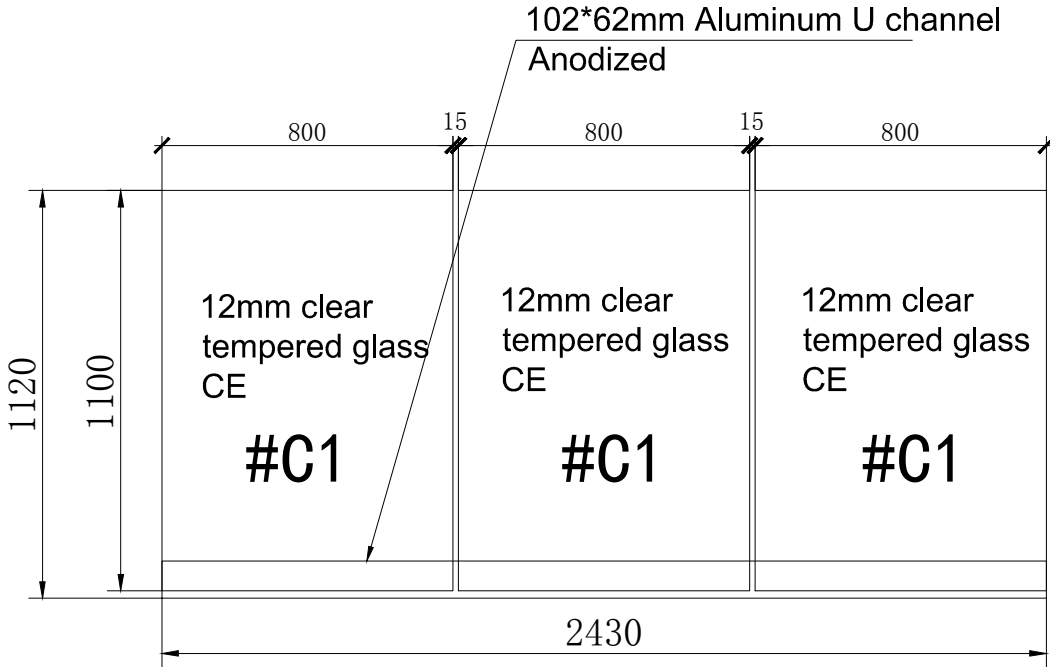

Autodesk

(P) PLAN 11
SCALE: 1:1

(EL) 11-ELEVATION
SCALE: 1:1

Autodesk

Autodesk

Autodesk

NOOLI

LIVING WITH GRACE