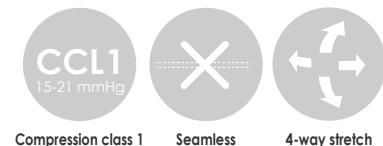

Racerback and wide side panels. Complete opening for easy application, both at the front and shoulder straps. Queen is only available in white.

Size guide:

cm	70	75	80	85	90	95	100	105	110	115	120	125	130	135	140		
inch	28	30	32	34	36	38	40	42	44	46	48	50	52	54	56		
Cup size	AA																
	A	S															
	B			M	L		XL	2XL									
	C																
	D										2XL	3XL	4XL				
	E																
	F																
G																	