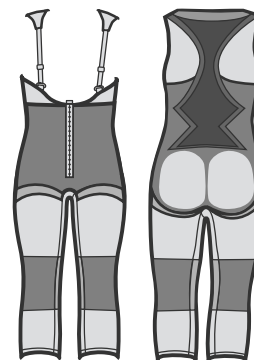

Dolly compression body

Adjustable shoulder straps

Adjustable hook and eye closure in 3 steps

Overlapping opening in the crotch

Shaped knitting over buttocks

NordiCare[®] 

Dolly compression body

Effective compression that provides fast and pleasant healing

- Recommended after surgery on buttocks, hips, abdomen and back.
- Shaped knitting over butt suitable after BBL and butt lift.
- Provides compression and support for pain relief and reduced swelling.
- Hook and eye closure in the middle front for easy application and adjustable fit.
- Knitted seamless material in 4-way stretch that shapes to the body.
- The hidden wrap opening in the branch provides compression in the area.

The adjustable shoulder straps can be attached in the middle front or sides.

Wide cut in the back and flexible fit.

Shaped knitting to follow the body contour.

Dolly, black				
Size	Waist	Hip	Thigh	Art.no
XS	62-68 cm	86-91 cm	46-50 cm	51207-00-30
S	69-75 cm	92-97 cm	50-54 cm	51207-00-40
M	76-83 cm	98-103 cm	54-58 cm	51207-00-50
L	84-92 cm	104-111 cm	58-62 cm	51207-00-60
XL	93-101 cm	112-119 cm	62-66 cm	51207-00-70
2XL	102-110 cm	120-127 cm	66-70 cm	51207-00-80