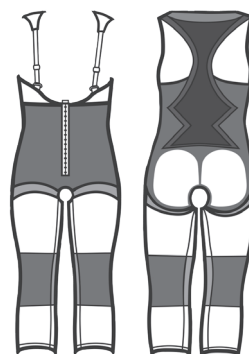

# Hollie compression body

Adjustable  
shoulder straps

Adjustable hook and  
eye closure in 3 steps

Overlapping opening  
in the crotch

Shaped knitting  
over buttocks

**NordiCare**<sup>®</sup> 

## Effective compression that provides fast and pleasant healing

- Recommended after surgery on buttocks, hips, abdomen and back.
- Shaped knitting over butt suitable after BBL and butt lift.
- Provides compression and support for pain relief and reduced swelling.
- Hook and eye closure in the middle front for easy application and adjustable fit.
- Knitted seamless material in 4-way stretch that shapes to the body.
- The hidden wrap opening in the branch provides compression in the area.

The adjustable shoulder straps can be attached in the middle front or sides.

Wide cut in the back and flexible fit.

Shaped knitting to follow the body contour.

Dolly, black

Size	Waist	Hip	Thigh	Art.no
<b>XS</b>	62-68 cm	86-91 cm	46-50 cm	51207-00-30
<b>S</b>	69-75 cm	92-97 cm	50-54 cm	51207-00-40
<b>M</b>	76-83 cm	98-103 cm	54-58 cm	51207-00-50
<b>L</b>	84-92 cm	104-111 cm	58-62 cm	51207-00-60
<b>XL</b>	93-101 cm	112-119 cm	62-66 cm	51207-00-70
<b>2XL</b>	102-110 cm	120-127 cm	66-70 cm	51207-00-80

Compression class 1

Adjustable with hook & eye

Seamless

4-way stretch

Latex-free

MD Class I