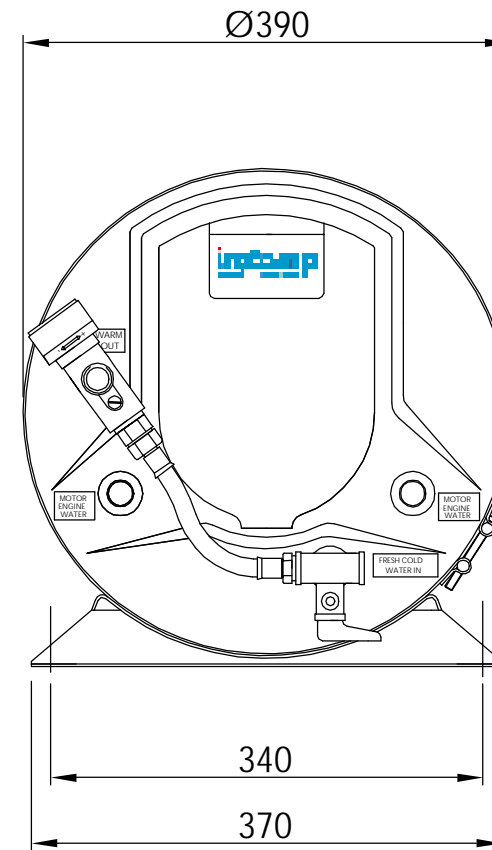

300/350/470/590/880  
(Adjustable)

75 litre also has one foot in the middle

Thermostat mixing valve mounted.

Itemref	Quantity	Title/Name, designation, material, dimension etc			Article No./Reference	
Designed by	Checked by	Approved by - date	Filename	Date	Scale	
				030916/LLG	0.5	
				Title/Name <b>Isotemp Basic 24/30/40/50/75 litres</b>		
				Drawing number <b>000679</b>	Edition <b>4</b>	Sheet 