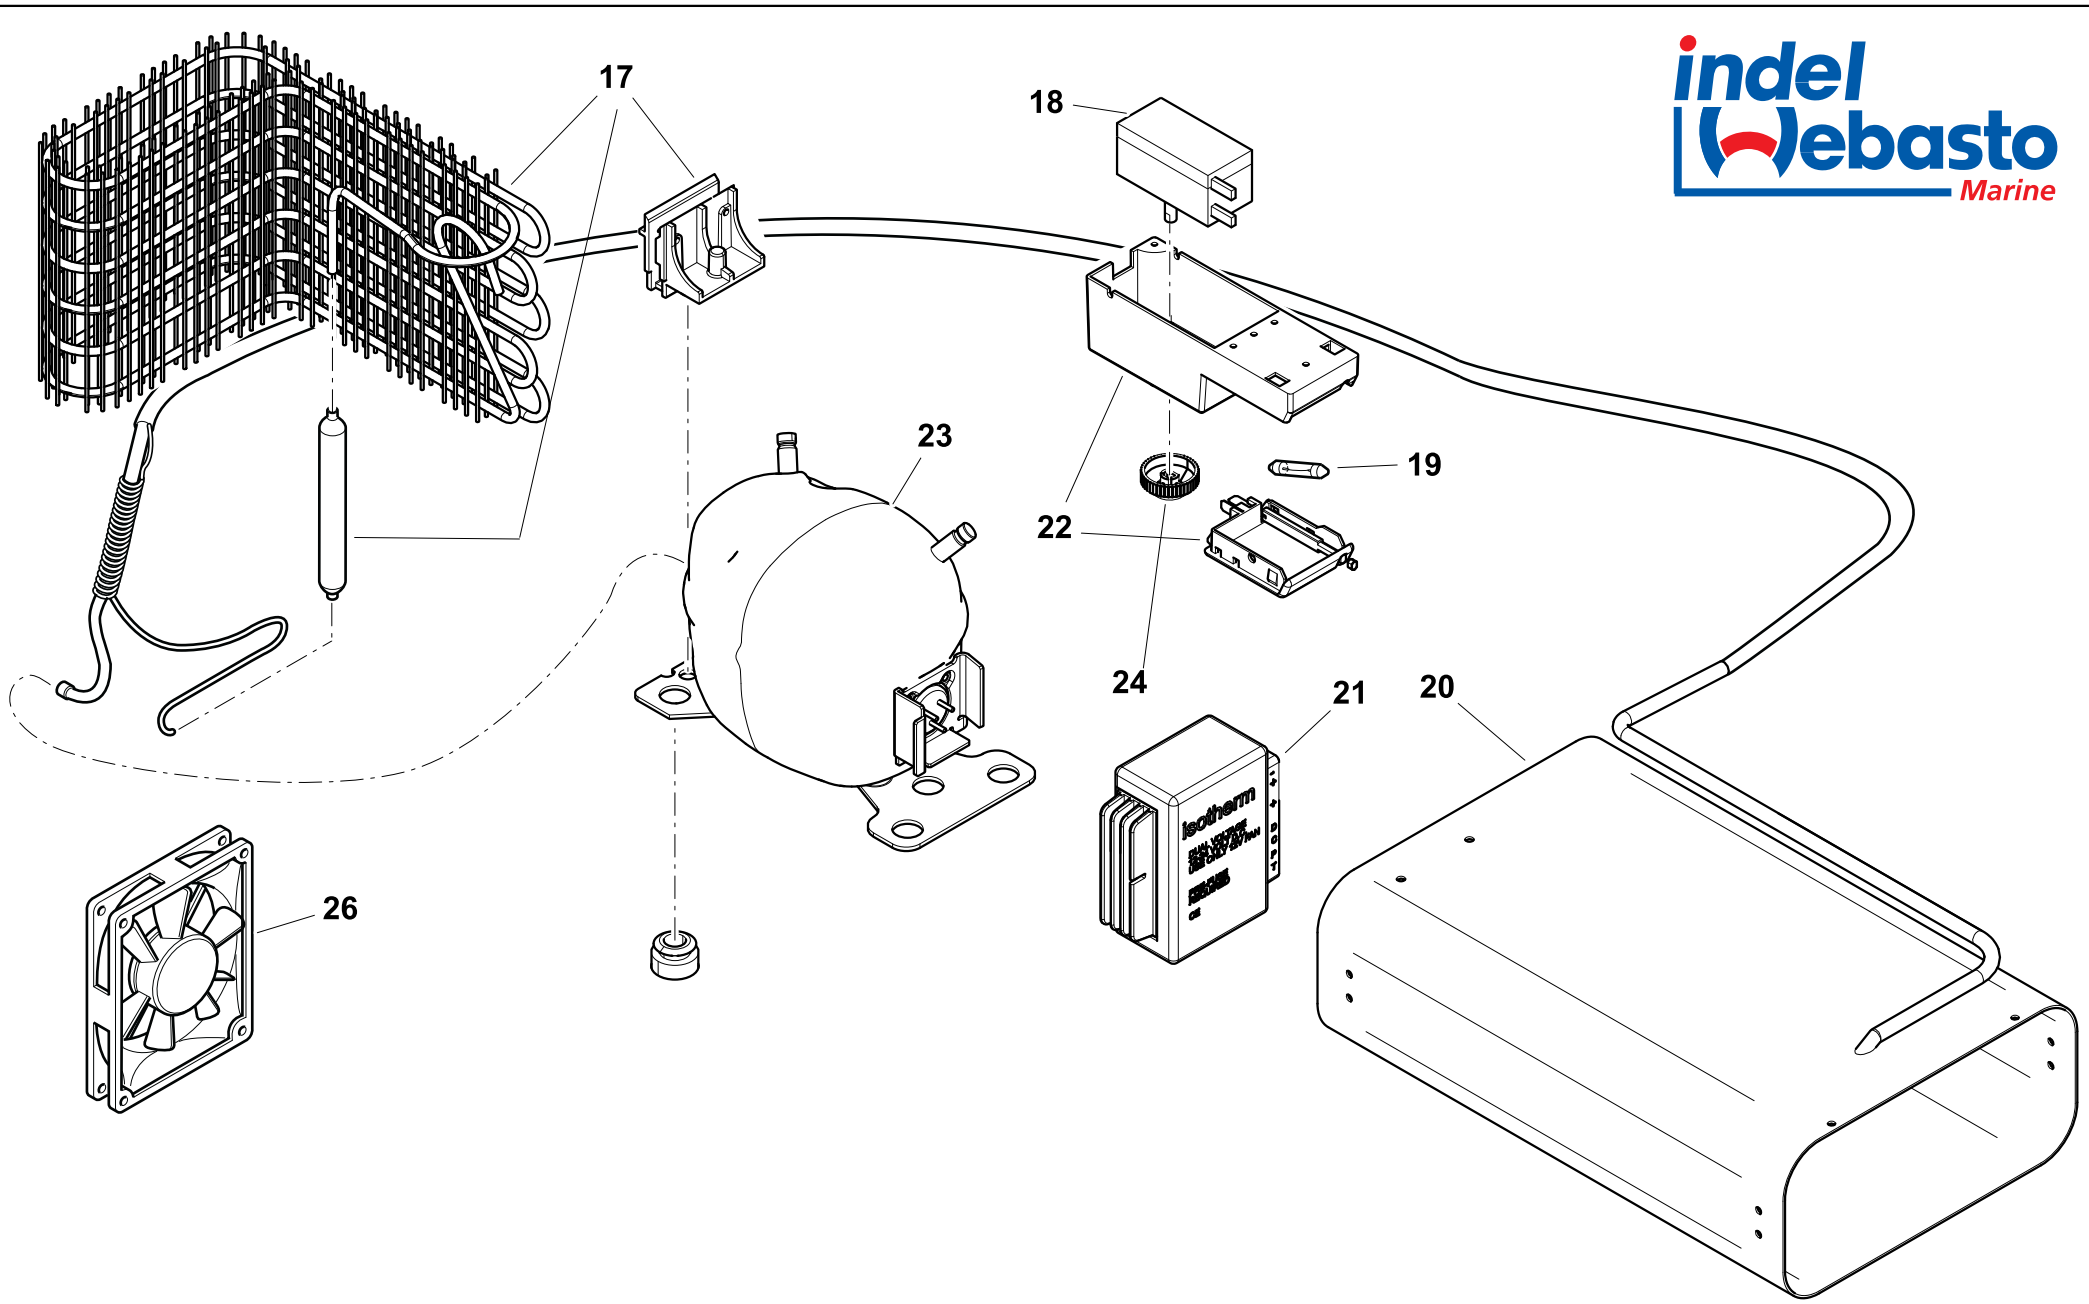

CR 85 - CABINET

CR 85 - COOLING UNIT

NUMERO NUMBER	COD. ARTICOLO ITEM CODE	DESCRIZIONE ARTICOLO ITEM DESCRIPTION
2	SGB00118AA	TOP CR85 VERNICIATO NERO C. TOP CR85 BLACK PAINTED C.
3	SBE00068AA	CERNIERA INOX TUTTI CR VER. INOX + (CR49 CR65 CR85 CR130 C.) HINGE INOX FOR ALL VER. INOX TYPE + (CR49 CR65 CR85 CR130 C.)
5	SGC00302AA	COPERTURA EVAPORATORE PLASTICA BIANCA CR85/CR130 C. PLASTIC COVER FOR EVAPORATOR CR85/CR130 C.
6	SGC00291AA	GRIGLIA PICCOLA SUPERIORE CR85 C. SMALL UPPER SHELF CR85 C.
7	SGC00292AA	SGOCCIOLATOIO EVAPORATORE CR85/CR130 C. DRIP TRAY FOR CR85/CR130 C.
8	SGC00034AA	GRIGLIA INTERNA CR85 SHELF CR85
9	SGB00112AA	SOSTEGNO INOX CONTROPORTA CRUISE 49/65/85/130 C. DOOR SUPPORT CRUISE 49/65/85/130 C.
11	SGC00022AA	CUBETTIERA CRUISE ICE CUBE CRUISE
12	SGD00037AA	MANIGLIA PLASTICA NERA PER TUTTI CRUISE C. BLACK PLASTIC HANDLE FOR ALL CRUISE C.
13	SGC00290AA	PORTA COMPLETA CR85 C. COMPLETE DOOR CR85 C.
14	SGC00293AA	BALCONCINO CONTROPORTA PLASTICA CON FERMI CR85 C. PLASTIC RETAINER WITH SHELTER CR85 C.
15	SGC00071AA	FILONCINO METALLO PER BALCONCINO CR85 METAL RETAINER CR85
16	SGC00294AA	PORTINA EVAPORATORE CRUISE 85/130 C. EVAPORATOR DOOR CRUISE 85/130 C.
17	SBD00122AA	KIT CONDENSATORE PER CRUISE C. CONDENSATOR KIT FOR CRUISE C.
18	SEA00092DA	TERMOSTATO CRUISE 49/65/85/130 C. THERMOSTAT CRUISE 49/65/85/130 C.
19	SEC00005CA	LAMPADA A SILURO 24V-3W LIGHT BULB 24V-3W
19	SEC00007BA	LAMPADA A SILURO 12V-3W LIGHT BULB 12V-3W
20	SBF00105AA	EVAPORATORE CR85/130 C. EVAPORATOR FOR CR85/130 C.
21	SEG00002DA	CENTRALINA DANFOSS 101N0210 BD35/50F 12/24V ELECTRICAL UNIT DANF. 101N0210 BD35/50F 12/24V
21	SEG00030GA	CENTRALINA DANFOSS B35F/BD50F AC/DC 12/24V-115/230V ELECT. UNIT DANFOSS BD35F/50FAC/DC 12/24V-115/230V
22	SEC00004DA	PLAFONIERA COMPLETA 12/24V C. INTERNAL LIGHT KIT 12-24V C.
23	SBA00002DA	COMPRESSORE BD35F SENZA CENTRALINA DANFOSS COMPRESSOR BD35F 12/24V NO ELECTRICAL UNIT
24	SEA00093AA	MANOPOLA TERMOSTATO CRUISE 49/65/85/130 C. THERMOSTAT KNOB CRUISE 49/65/85/130 C.
26	SBG00005BA	VENTOLA CABLATA 12V LOW SPEED FAN 12V LOW SPEED FOR COMPACT AND CRUISE
27	SGA00039AB	PANNELLO PORTA CR85 GRIGIO STANDARD C. DOOR FRONT PANEL CR85 GREY STD C.
28	SGC00295AA	PROFILO FISS. PANNELLO CR85 C. PROFILE FOR FIXING PANEL CR85 C.
29	SGC00296AA	FERMABOTTIGLIE CR85/CR130 C. DOOR STOP CR85/CR130 C.