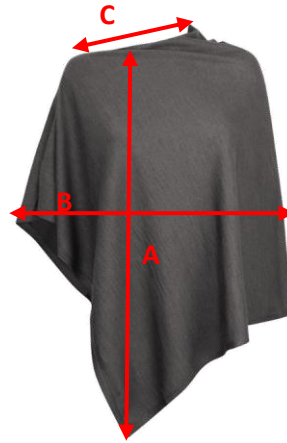

**SIZE CHART**

**Brand: J. HARVEST SPORTSWEAR**

**Style: 2127000 PONCHO LADY**

one					
A) Length from shoulder to bottom			68		
B) 1/2 Width (folded side)			72		
C) Opening			36		

*All measurements are indicative with minimum tolerance of 1 cm*