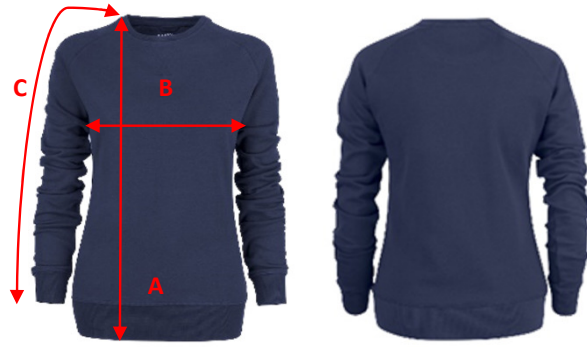

JAMES
HARVEST
sports *wear*

SIZE CHART

Brand: J. HARVEST SPORTSWEAR

Style: 2122038 CORNELL WOMAN

	XS	S	M	L	XL	XXL
A) body length from shoulder point	62	63,5	65	67	69	71
B) 1/2 chest width	43	46	49	53	57	61
C) sleeve length	71,25	73,5	75,75	78	79,75	81,5