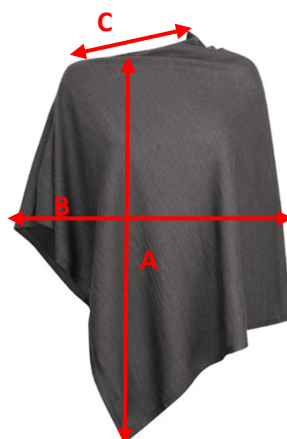

SIZE CHART

Brand: J. HARVEST SPORTSWEAR
Style: 2127000 PONCHO WOMAN

one

A) Length folded (closure side)			72		
B) Width (folded side)			72		
C) Opening			36		

All measurements are indicative with minimum tolerance of 1 cm