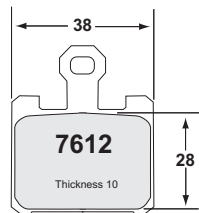

PAD PROFILES

PAD PROFILES

PAD PROFILES

— 2 pads of each per caliper —

HOW TO FIND US

Our European Headquarters located at Banbury in Oxfordshire is extremely well serviced by road, rail and air transport.

Performance Friction Europe