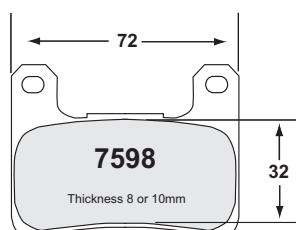

PAD PROFILES

PAD PROFILES

PAD PROFILES

— 2 pads of each per caliper —

HOW TO FIND US

Our European Headquarters located at Banbury in Oxfordshire is extremely well serviced by road, rail and air transport.

Performance Friction Europe