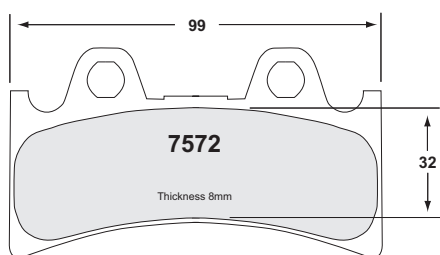

PAD PROFILES

PAD PROFILES

PAD PROFILES

— 2 pads of each per caliper —

HOW TO FIND US

Our European Headquarters located at Banbury in Oxfordshire is extremely well serviced by road, rail and air transport.

Performance Friction Europe