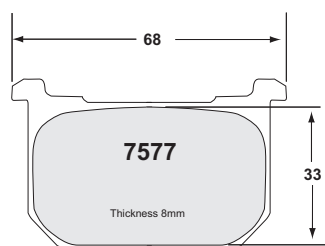

PAD PROFILES

PAD PROFILES

PAD PROFILES

— 2 pads of each per caliper —

HOW TO FIND US

Our European Headquarters located at Banbury in Oxfordshire is extremely well serviced by road, rail and air transport.

Performance Friction Europe