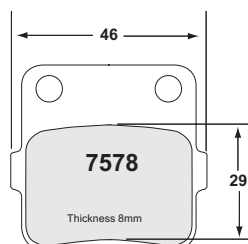

PAD PROFILES

PAD PROFILES

PAD PROFILES

— 2 pads of each per caliper —

HOW TO FIND US

Our European Headquarters located at Banbury in Oxfordshire is extremely well serviced by road, rail and air transport.

Performance Friction Europe