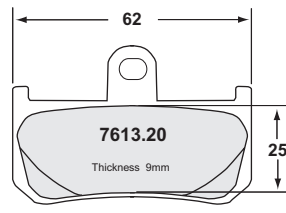

PAD PROFILES

PAD PROFILES

PAD PROFILES

— 2 pads of each per caliper —

HOW TO FIND US

Our European Headquarters located at Banbury in Oxfordshire is extremely well serviced by road, rail and air transport.

Performance Friction Europe