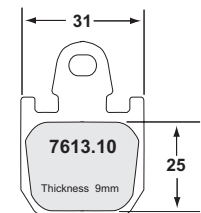

PAD PROFILES

PAD PROFILES

PAD PROFILES

— 2 pads of each per caliper —

HOW TO FIND US

Our European Headquarters located at Banbury in Oxfordshire is extremely well serviced by road, rail and air transport.

Performance Friction Europe