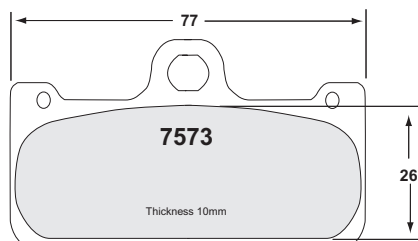

PAD PROFILES

PAD PROFILES

PAD PROFILES

— 2 pads of each per caliper —

HOW TO FIND US

Our European Headquarters located at Banbury in Oxfordshire is extremely well serviced by road, rail and air transport.

Performance Friction Europe