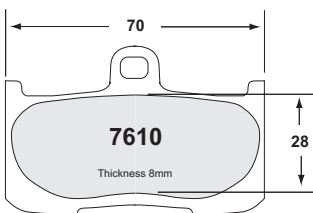

PAD PROFILES

PAD PROFILES

PAD PROFILES

— 2 pads of each per caliper —

HOW TO FIND US

Our European Headquarters located at Banbury in Oxfordshire is extremely well serviced by road, rail and air transport.

Performance Friction Europe