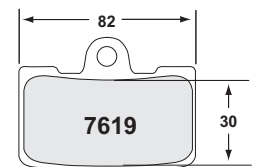

PAD PROFILES

PAD PROFILES

PAD PROFILES

— 2 pads of each per caliper —

HOW TO FIND US

Our European Headquarters located at Banbury in Oxfordshire is extremely well serviced by road, rail and air transport.

Performance Friction Europe