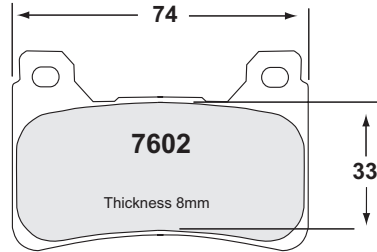

PAD PROFILES

PAD PROFILES

PAD PROFILES

— 2 pads of each per caliper —

HOW TO FIND US

Our European Headquarters located at Banbury in Oxfordshire is extremely well serviced by road, rail and air transport.

Performance Friction Europe