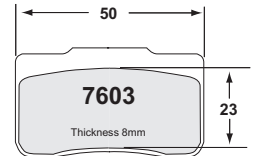

PAD PROFILES

PAD PROFILES

PAD PROFILES

— 2 pads of each per caliper —

HOW TO FIND US

Our European Headquarters located at Banbury in Oxfordshire is extremely well serviced by road, rail and air transport.

Performance Friction Europe