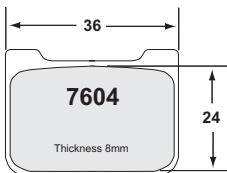

PAD PROFILES

PAD PROFILES

PAD PROFILES

— 2 pads of each per caliper —

HOW TO FIND US

Our European Headquarters located at Banbury in Oxfordshire is extremely well serviced by road, rail and air transport.

Performance Friction Europe