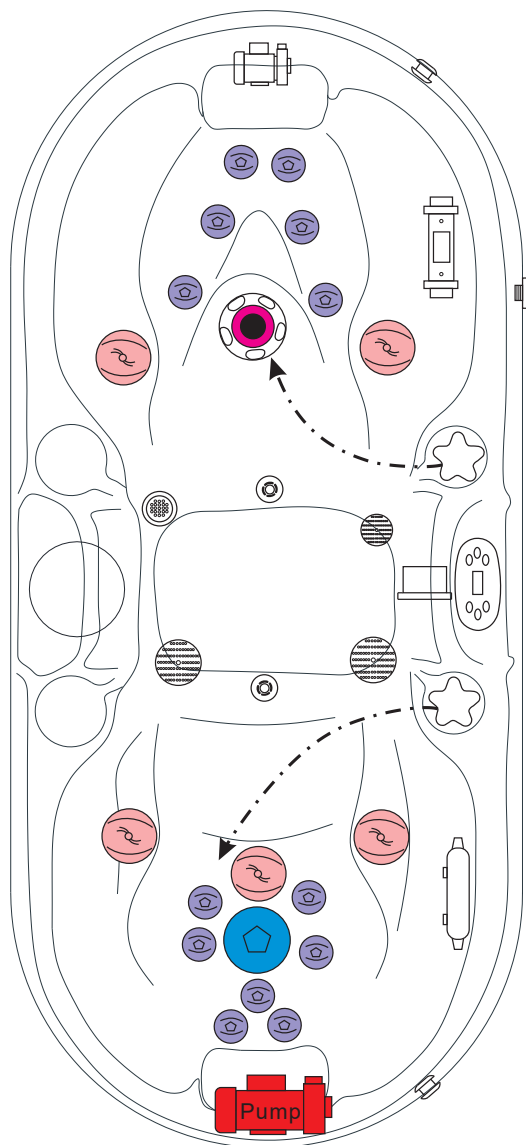

passion
spas | love your senses

BLISS

PASSION SPAS SIGNATURE COLLECTION

SPECIFICATIONS/GENERAL

Dimensions L x W x H.....	225 x 100 x 80 cm
Number of Seats.....	2
Capacity in Liter.....	450
Dry Weight in kg.....	150
Full Weight in kg.....	600
Shell Material.....	Aristech® Acrylic with Vinylester and Polyester
Synthetic Maintenance Free Cabinet.....	Standard
Removable Side Panels.....	4
Cabinet Material.....	Synthetic
Durable Support System.....	Synthetic
Everlast™ Full Floor Support Material.....	Polyester
High Density Urethane Insulation.....	Standard

WATER SYSTEM

Total jets.....	20
Water Jets, Stainless Steel.....	20
Air Injector Jets.....	2
Air Control Valve.....	2
Filters / Surface.....	50 Square Feet
Side Access Skim Filter.....	High-Volume Side Load Skimmer
Floor Drain.....	1
External Drain.....	1
Hi Flow Suctions.....	2
5" Massage Jets, Directional, Rotational and Pulsational.....	2
3" Directional Jets.....	3
2" Directional Jets.....	14
Ozone Jets.....	1

PUMP INFORMATION

Massage Pump 1: LX LP300.....	2,2 kW
Filtration Pump: LX WTC50M.....	200 W

ELECTRICAL SYSTEM

Voltage.....	230 V
Amperage.....	16 A
Full Flow Electric Heater.....	2 kW
Control System.....	Balboa GS100
Light (18 x Multi Color LED).....	Standard
Electronic Topside Control.....	Balboa VL401

BLISS

PASSION SPAS SIGNATURE COLLECTION

POWER SUPPLY
 1x 16A/230V or
 1x 20A/230V

	Clusterjet 150293	13pcs		Air Control	150520		Controller	150041
	Mini Jet 150126	5pcs		UV lamp	150777		Heater	150063
	Power Jet 150155	1pc		Pillow	150403		Drainage	150511
	Swim Jet 150202	1pc		Skimmer Front Filter 6ch-940	150928 151140		WTC50 Circ. Pump	150817
	Spa Light 150766	1pc					LP300 Mass. Pump	150818
	Suction 150516	1pc					VL260 Display	150031
	Suction 150517	2pcs						