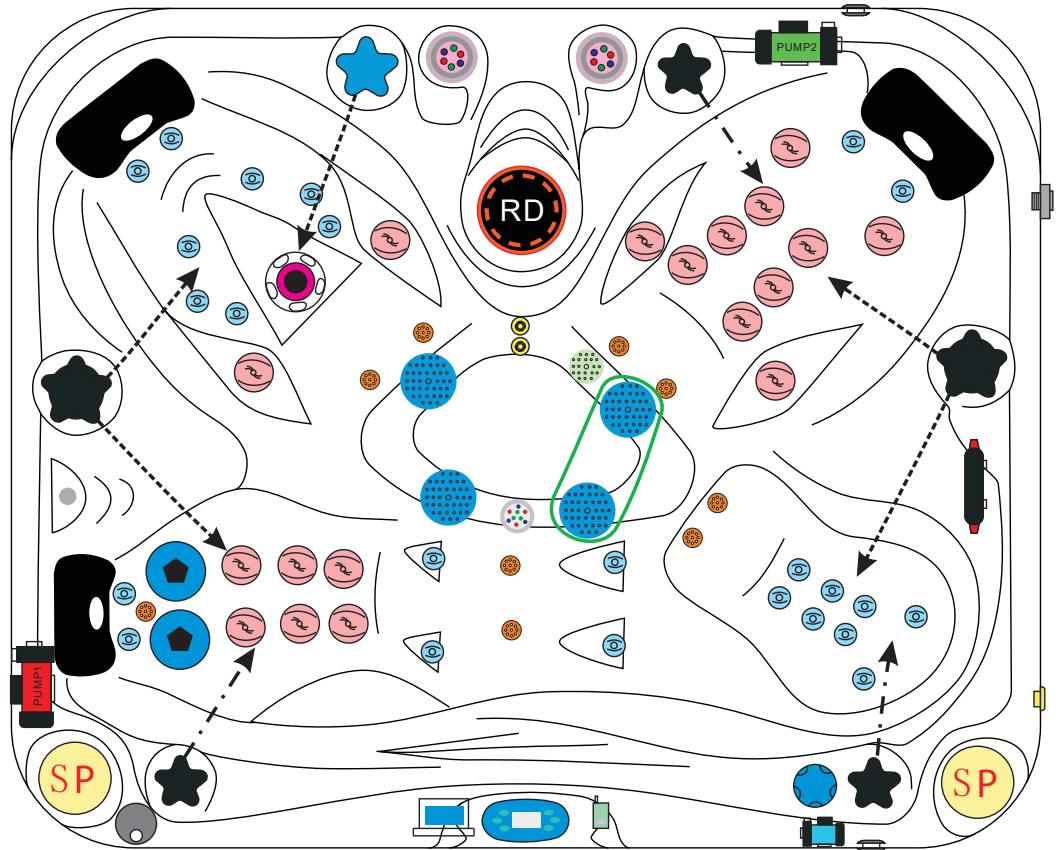

WATER SYSTEM

Total jets.....	55
Water Jets, Stainless Steel.....	47
Air Injector Jets.....	8
Air Control Valve.....	4
Filters / Surface.....	(1) 50 Square Feet
Top Access Skim Filter.....	High-Volume Vortex Skimmer
Floor Drain.....	1
External Drain.....	1
Hi Flow Suctions.....	4
Water Diverter Valve.....	2
6" Aqua Rolling Massage Jet.....	1
5" Massage Jets, Directional, Rotational and Pulsational.....	2
3" Rotational Jets.....	14
2" Directional Jets.....	24
2" Aqua Rolling Massage Jets.....	4
Ozone Jets.....	2

PUMP INFORMATION

Massage Pump 1: LX LP300.....	2,2 kW
Massage Pump 2: LX LP300.....	2,2 kW
Filtration Pump: LX WTC50M.....	250W
Air Pump: LX AP300.....	300W

ELECTRICAL SYSTEM

Voltage.....	230/380 V
Amperage.....	230V - 20A / 380V - 16A
Full Flow Electric Heater.....	3 kW
Control System.....	Balboa BP600
Light (18 x Multi Color LED).....	Standard
Electronic Topside Control.....	Balboa TP600

passion
spas | love your senses

HAPPY

PASSION SPAS SIGNATURE COLLECTION

POWER SUPPLY
1x 20A/230V or
1x 16A/380V

	Clusterjet 150293	24pcs		Air Pump	150827		Speaker	150321
	Mini Jet 150126	18pcs		Water Diverter	152029		Controller & Heater JZ6013x1	152220
	Power Jet 150155	2pcs		Air Control	150520		Drainage	150511
	Swim Jet 150202	1pc		Aromatherapy	150560		WTC50 Circ. Pump	150817
	Blowerjet 150561	7pcs		UV Lamp	150777		LP300 Mass. Pump	150818
	Spa Light 150781	3pc		Pillow	150403		LP300 Mass. Pump	150818
	Suction 150516	1pc		Filter lid Black	159111		TP600 Display	151059
	Suction 150517	4pcs		Filter 4ch-949	151131			