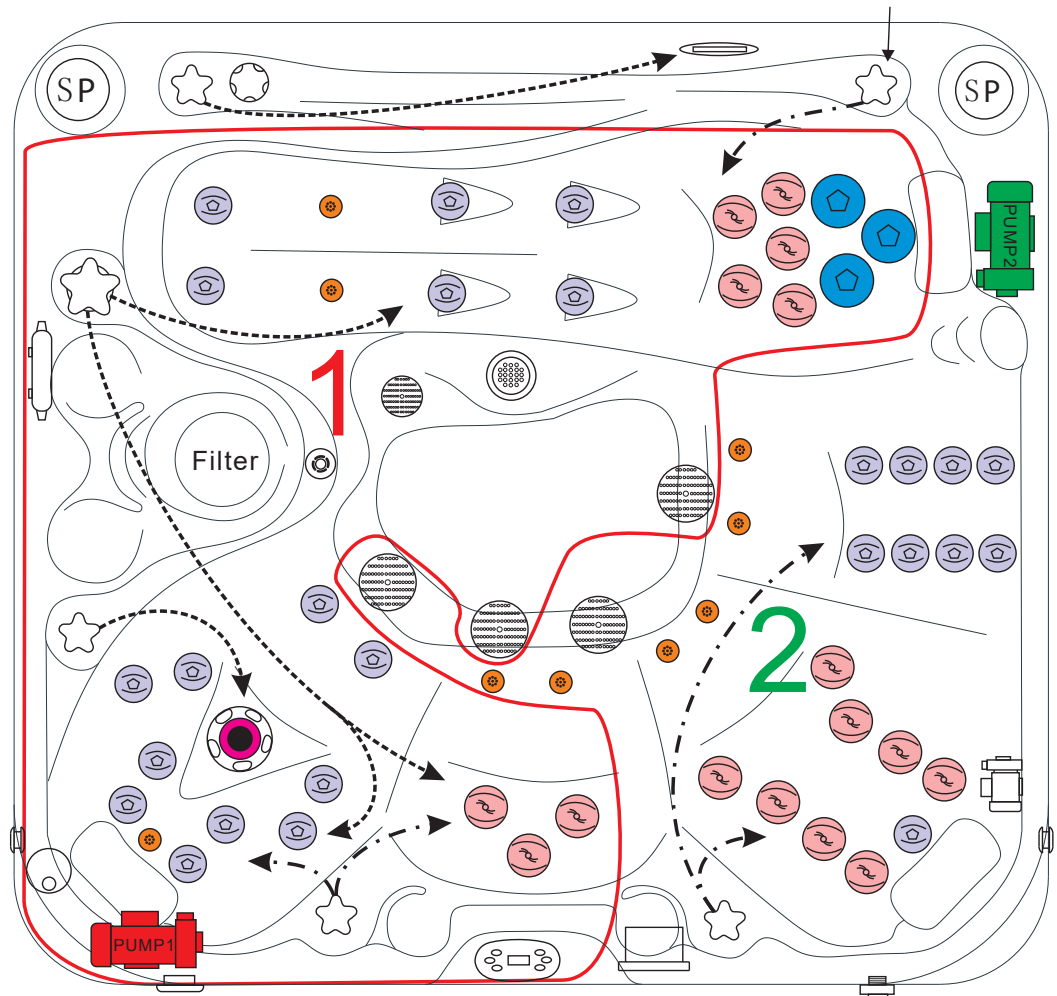

WATER SYSTEM

Total jets.....	56
Water Jets, Stainless Steel.....	48
Air Injector Jets.....	8
Air Control Valve.....	4
Filters / Surface.....	(1) 50 Square Feet
Top Access Skim Filter.....	High-Volume Vortex Skimmer
Floor Drain.....	1
External Drain.....	1
Hi Flow Suctions.....	4
Water Diverter Valve.....	1
6" Aqua Rolling Massage Jet.....	1
5" Massage Jets, Directional, Rotational and Pulsational.....	3
3" Rotational Jets.....	16
2" Directional Jets.....	22
2" Aqua Rolling Massage Jets.....	4
Ozone Jets.....	2

PUMP INFORMATION

Massage Pump 1: LX LP300.....	2,2 kW
Massage Pump 2: LX LP300.....	2,2 kW
Filtration Pump: LX WTC50M.....	250W
Air Pump: LX AP300.....	300W

ELECTRICAL SYSTEM

Voltage.....	230/380 V
Amperage.....	230V - 20A / 380V - 16A
Full Flow Electric Heater.....	3 kW
Control System.....	Balboa BP600
Light (18 x Multi Color LED).....	Standard
Electronic Topside Control.....	Balboa TP600

passion
spas | love your senses

PLEASURE

PASSION SPAS SIGNATURE COLLECTION

POWER SUPPLY
1x 20A/230V or
1x 16A/380V

	Clusterjet 150293	25pcs		Air Pump	150827		Speaker	150321
	Mini Jet 150126	16pcs		Water Diverter	152029		Controller & Heater JZ6013x1	152220
	Power Jet 150155	3pcs		Air Control	150520		Drainage	150511
	Swim Jet 150202	1pc		Aromatherapy	150560		WTC50 Circ. Pump	150817
	Blowerjet 150561	9pcs		UV Lamp	150777		LP300 Mass. Pump	150818
	Spa Light 150781	1pc		Pillow	150403		LP300 Mass. Pump	150818
	Suction 150516	1pc		Filter lid Black	159111		TP600 Display	151059
	Suction 150517	4pcs		Filter 4ch-949	151131			