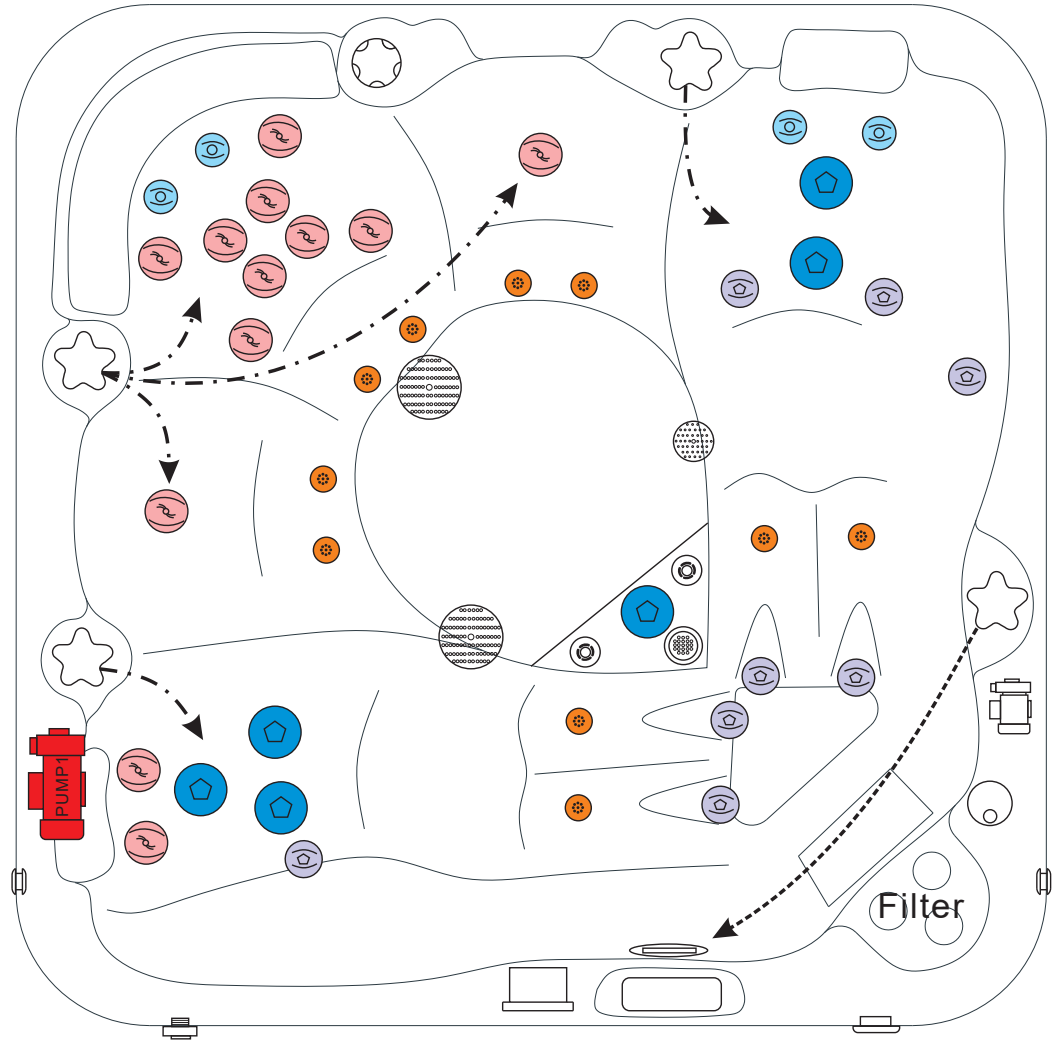

WATER SYSTEM

Total jets.....	40
Water Jets, Stainless Steel.....	30
Air Injector Jets.....	10
Air Control Valve.....	4
Filters / Surface.....	(2) 50 Square Feet
Top Access Skim Filter.....	High-Volume Vortex Skimmer
Floor Drain.....	1
External Drain.....	1
Hi Flow Suctions.....	2
5" Massage Jets, Directional, Rotational and Pulsational.....	5
3" Rotational Jets.....	12
2" Directional Jets.....	12
Ozone Jets.....	1

PUMP INFORMATION

Massage Pump 1: LX LP300.....	2.2 kw
Filtration Pump: LX WTC50M.....	250 w
Air Pump: LX AP300.....	300 w

ELECTRICAL SYSTEM

Voltage.....	230/380 V
Amperage.....	16A-230V/2x16A-230V
Full Flow Electric Heater.....	3 kw
Control System.....	Balboa GS510DZ
Light (18 x Multi Color LED).....	Standard
Electronic Topside Control.....	Balboa VL801D

passion
spas | love your senses

RELAX

PASSION SPAS PURE COLLECTION

POWER SUPPLY
1x 16A/230V or
2x 16A/230V

	Clusterjet 150293	8pcs		Air Pump	150827		Controller & Heater 151103 GS510DZ
	Clusterjet 151322	4pcs		Air Control	150520		Drainage 150511
	Mini Jet 150126	12pcs		Aromatherapy	150560		WTC50 Circ. Pump 150817
	Power Jet 150155	6pcs		Pillow	150403		LP300 Mass. Pump 150818
	Blowerjet 150561	10pcs		Corner Pillow	150387		VL801D Display 151075
	Spa Light 150766	1pc		Skimmer Front Filter 6ch-940	150928 151140		
	Suction 150516	1pc					
	Suction 150517	2pcs					