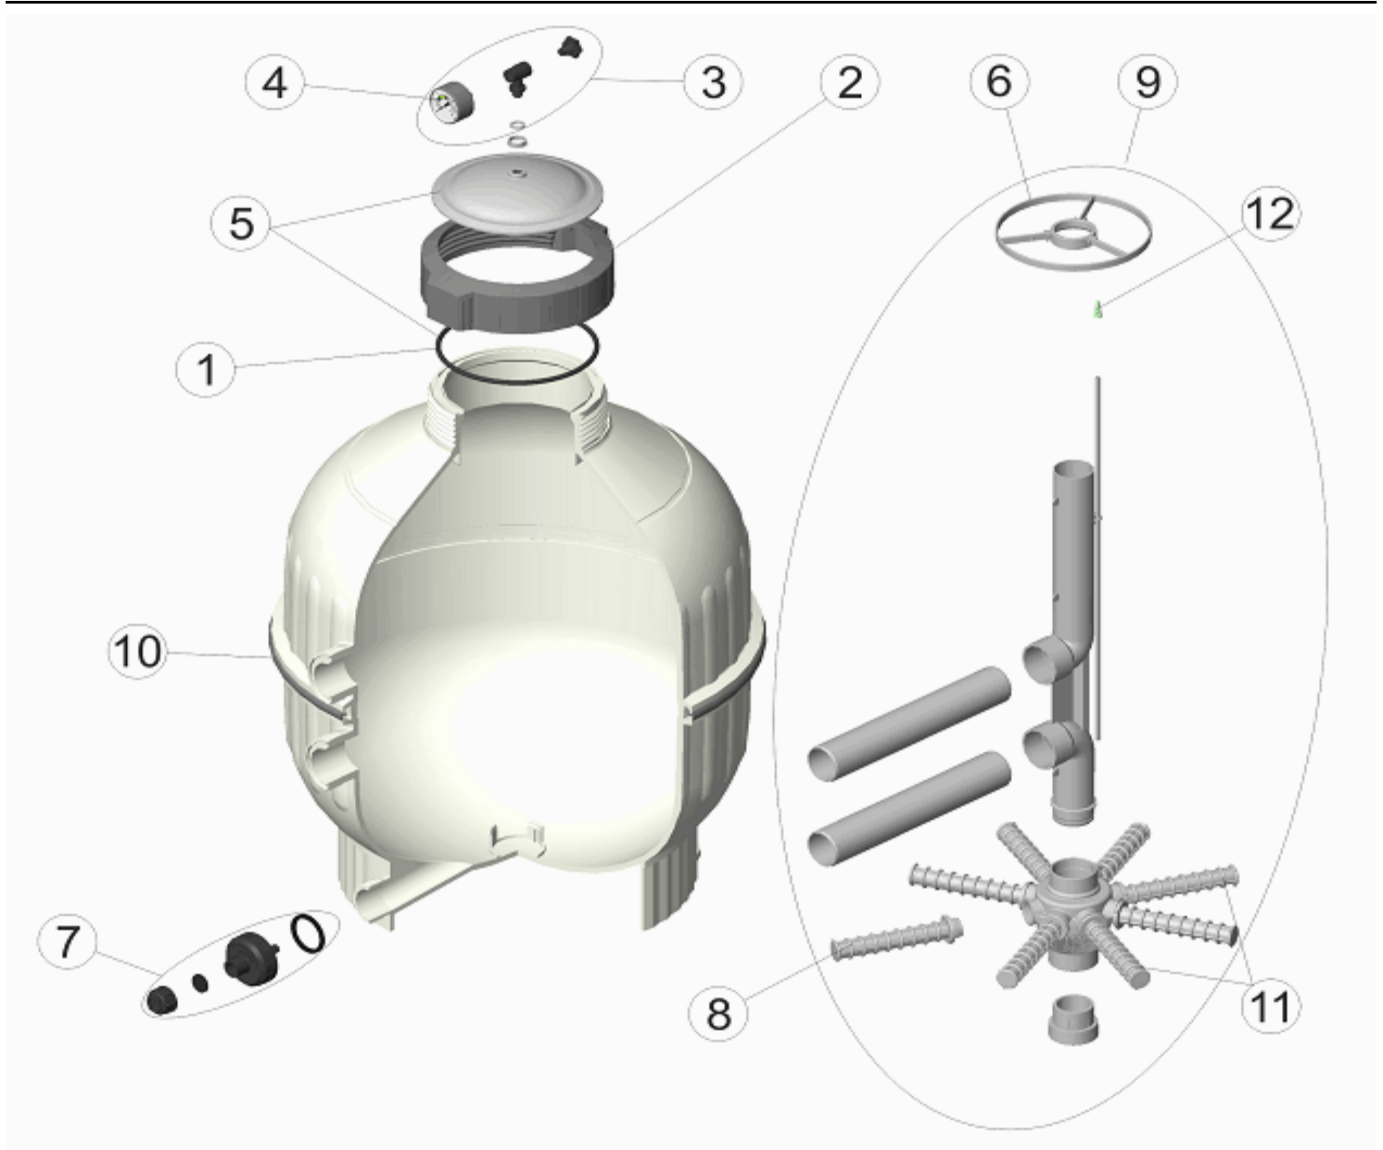

CODE **15782, 15783, 22398**

DESCRIPTION: **CANTABRIC FILTER 400 500 600**

ENGLISH

POS	CODE	DESCRIPTION	POS	CODE	DESCRIPTION
1	4404180201	'O' RING	9	* 4404180014	COLLECTOR ASSEMBLY CANTABRIC D. 400
2	4404180007	THREADED LID COLLAR CANTABRIC	9	* 4404180015	COLLECTOR ASSEMBLY CANTABRIC D. 500
3	4404080104	COMPLETE PRESSURE GAUGE UNIT	9	* 4404180016	COLLECTOR ASSEMBLY CANTABRIC D. 600
4	4404010103	"PRESSURE GAUGE 1/8" 3 KG./CM"	10	* 4404180017	PROFILE FACEPLATE D. 400
5	4404180101	"TRANSPARENT LID "EASTAR" D.173 + 'O' RING"	10	* 4404180018	PROFILE FACEPLATE D. 500
6	4404180106	CENTERING RING	10	* 4404180019	PROFILE FACEPLATE D. 600
7	4404180110	SAND PURGE 1 1/2"	11	* 4404010073	MANIFOLD ARM ASSEMBLY D. 350
8	* 4404300119	"MANIFOLD ARM 3/4" 110 MM"	11	* 4404010074	MANIFOLD ARM ASSEMBLY D. 450 - 500
8	* 4404300120	"MANIFOLD ARM 3/4" 160 MM"	11	* 4404010075	MANIFOLD ARM ASSEMBLY D. 600
8	* 4404300712	"MANIFOLD ARM 3/4" 225 MM"	12	4404040108	AIR PURGE