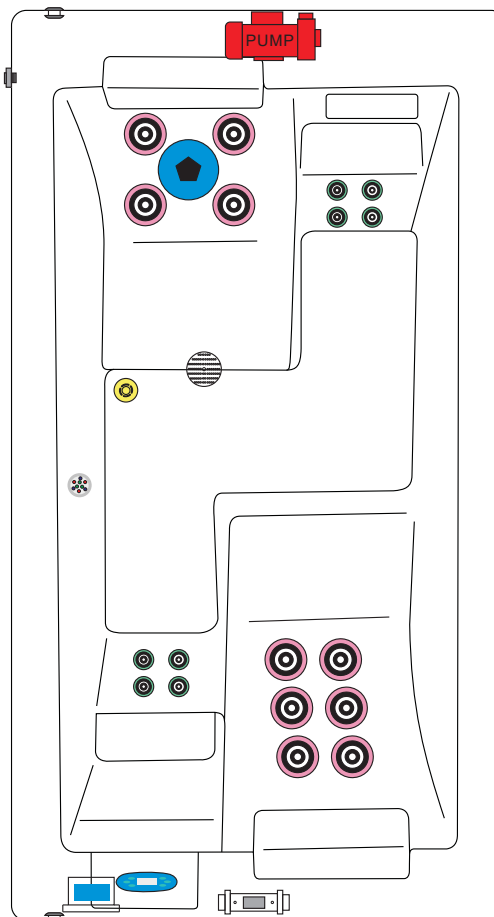

passion
spas | love your senses

SERENE 2

PASSION SPAS MODERN COLLECTION

SPECIFICATIONS/GENERAL

Dimensions L x W x H.....	210 x 110 x 79 cm
Number of Loungers.....	2
Capacity in Liter.....	790
Dry Weight in kg.....	175
Full Weight in kg.....	1050
Shell Material.....	Aristech® Acrylic with Vinylester and Polyester
Synthetic Maintenance Free Cabinet.....	Standard
Removable Side Panels.....	4
Cabinet Material.....	Synthetic
Durable Support System.....	Synthetic
Everlast™ Full Floor Support Material.....	Synthetic
High Density Urethane Insulation.....	Standard

WATER SYSTEM

Total jets.....	20
Air Control Valve.....	3
Filters / Surface.....	(1) 50 Square Feet
Side Access Skim Filter.....	High-Volume Side Load Skimmer
Floor Drain.....	1
External Drain.....	1
Hi Flow Suctions.....	2
5" Massage Jets, Directional, Rotational and Pulsational.....	1
3" Directional Jets.....	10
2" Directional Jets.....	8
Ozone Jets.....	1

PUMP INFORMATION

Massage Pump 1: LX LP300.....	2,2 kW
Filtration Pump: LX WTC50M.....	200 W
Air Pump: LX AP300.....	300 W

ELECTRICAL SYSTEM

Voltage.....	230 V
Amperage.....	16 A
Full Flow Electric Heater.....	3 kW
Control System.....	Balboa VS510DZ
Light (18 x Multi Color LED).....	Standard
Electronic Topside Control.....	Balboa VL260

SERENE 2

PASSION SPAS EXCLUSIVE COLLECTION

POWER SUPPLY
1x 20A/380V

- | | | | | | | | | |
|--|-------------|--------|---|-----------------------|--------|---|------------------|--------|
|  | Cluster jet | 8pcs |  | UV lamp | 150777 |  | GS100 | |
|  | Mini jet | 10pcs |  | Passion Serene Pillow | 153559 |  | Drainage | 150511 |
|  | Power Jet | 5pcs | | | |  | WTC50 Circ. Pump | 150817 |
|  | Spa Light | 150766 | 1pc | | |  | LP300 Mass. Pump | 150818 |
|  | Suction | 150516 | 1pc | | |  | VL260 | |
|  | Suction | 150517 | 2pcs | | | | | |