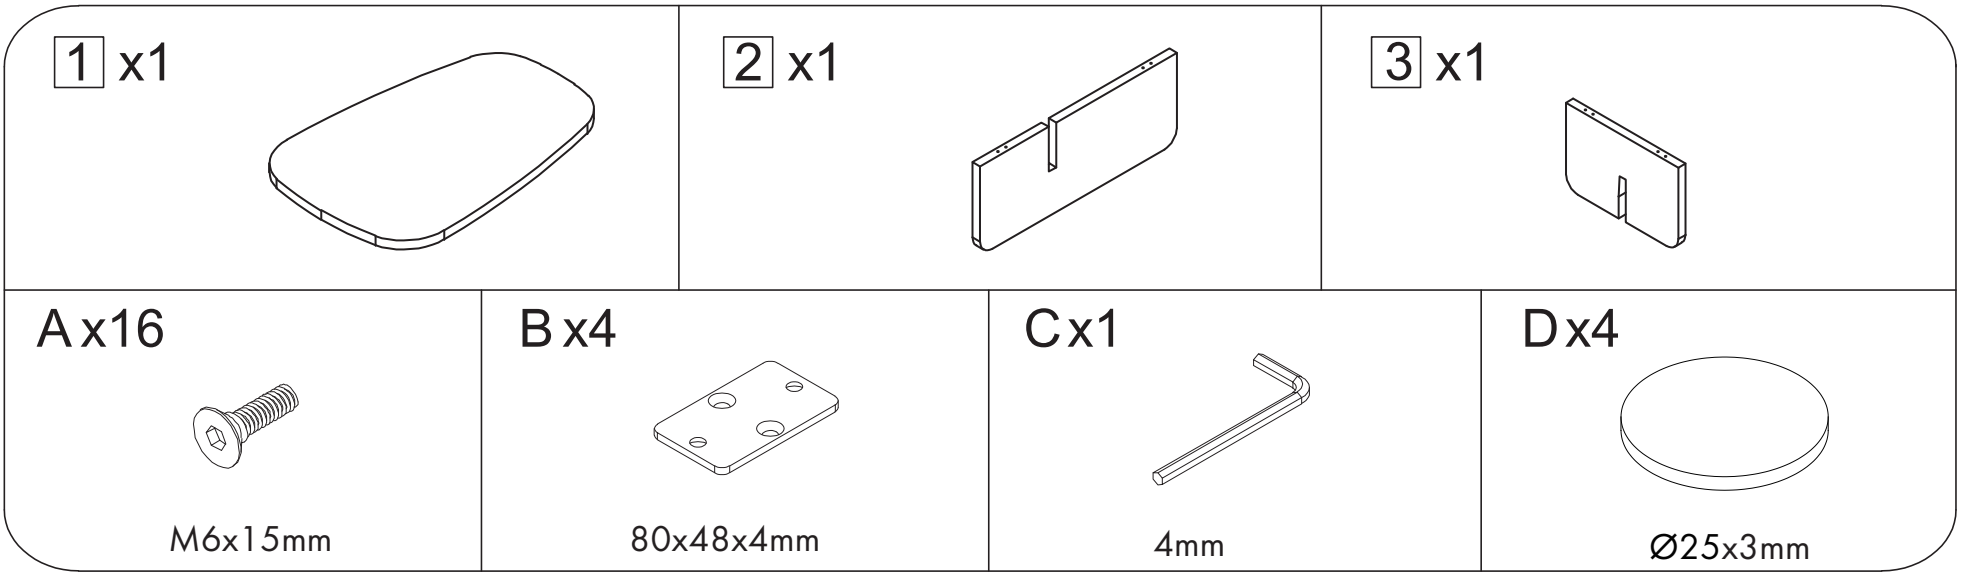

ASSEMBLY INSTRUCTION

BILLINGS COFFEE TABLE 89x59

ROWICO
HOME

Do not put too big load on edge.