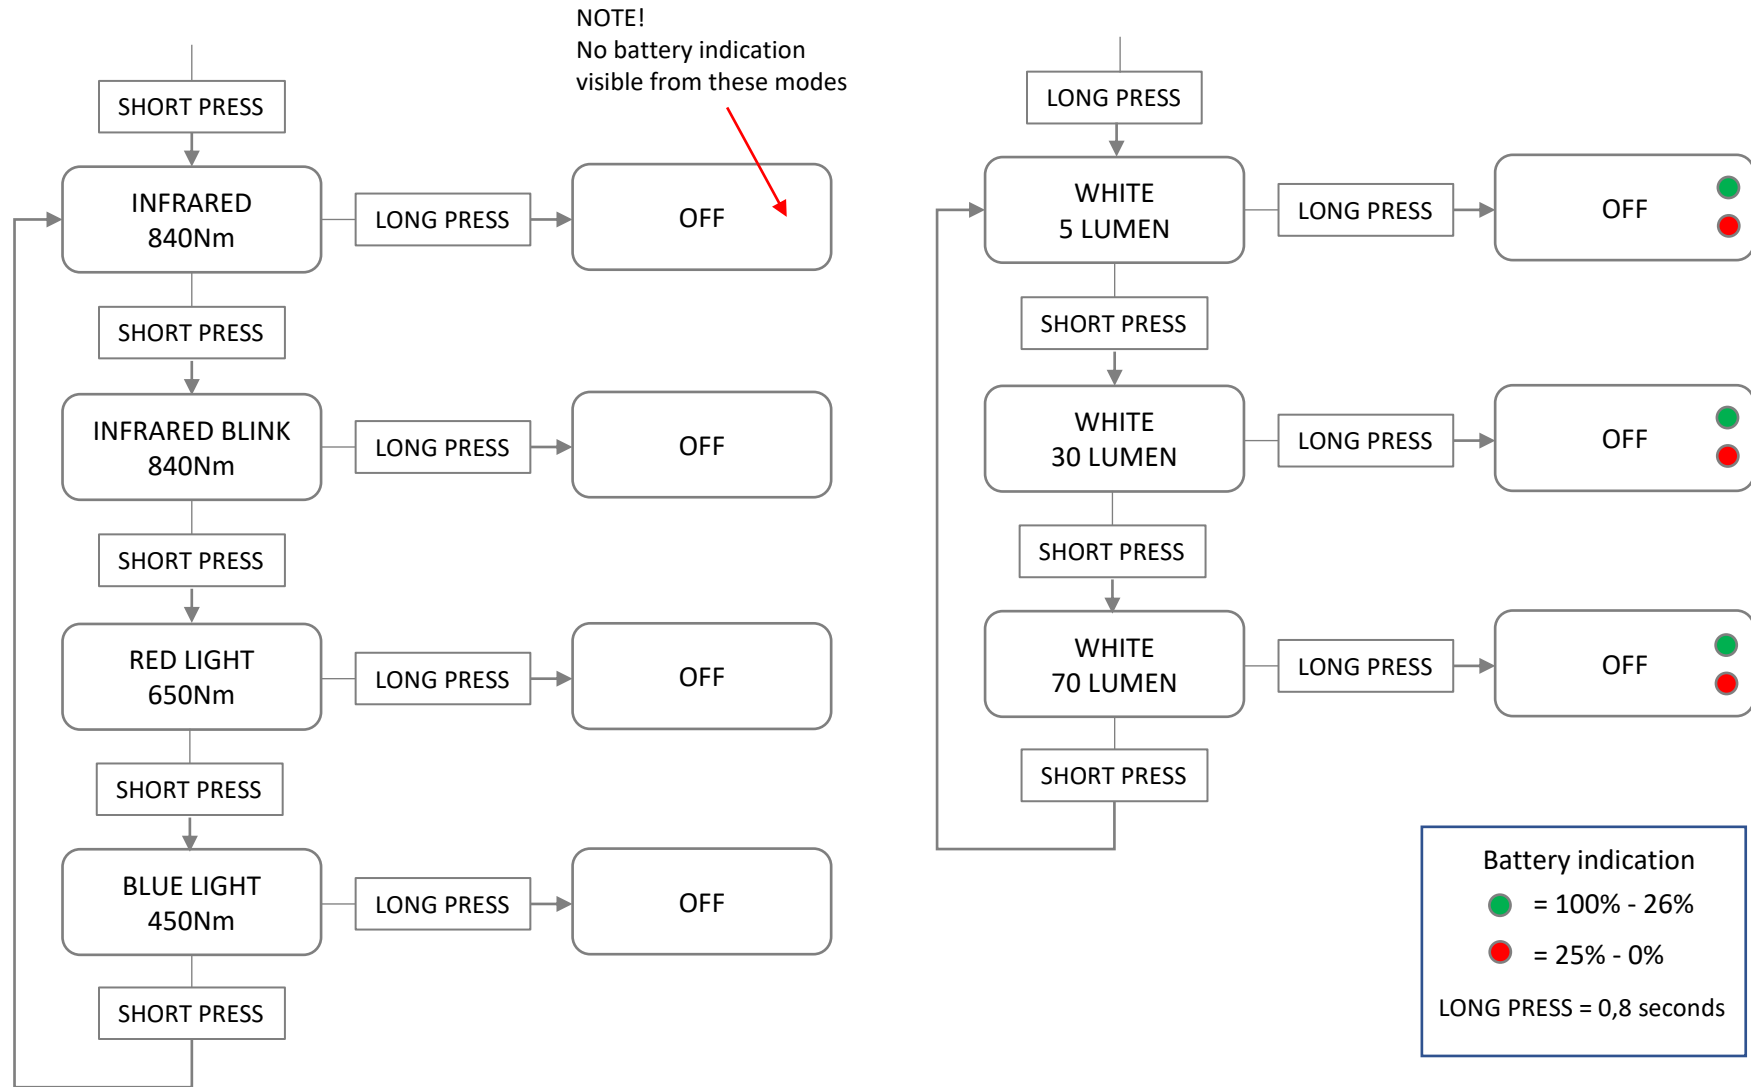

WHITE LED

- 5 Lumen
- 30 Lumen
- 70 Lumen

RED LED (650nm)

- Red On

BLUE LED (450nm)

- Blue On

IR LED (840nm)

- IR On
- IR Blink mode

MR70 MILITAIRE FLOW CHART

An aerial, sepia-toned photograph of a desert landscape. The scene is dominated by sand dunes and a winding road that cuts through the terrain. The lighting creates soft shadows, highlighting the textures of the sand and the curves of the dunes. The overall mood is one of vastness and exploration.