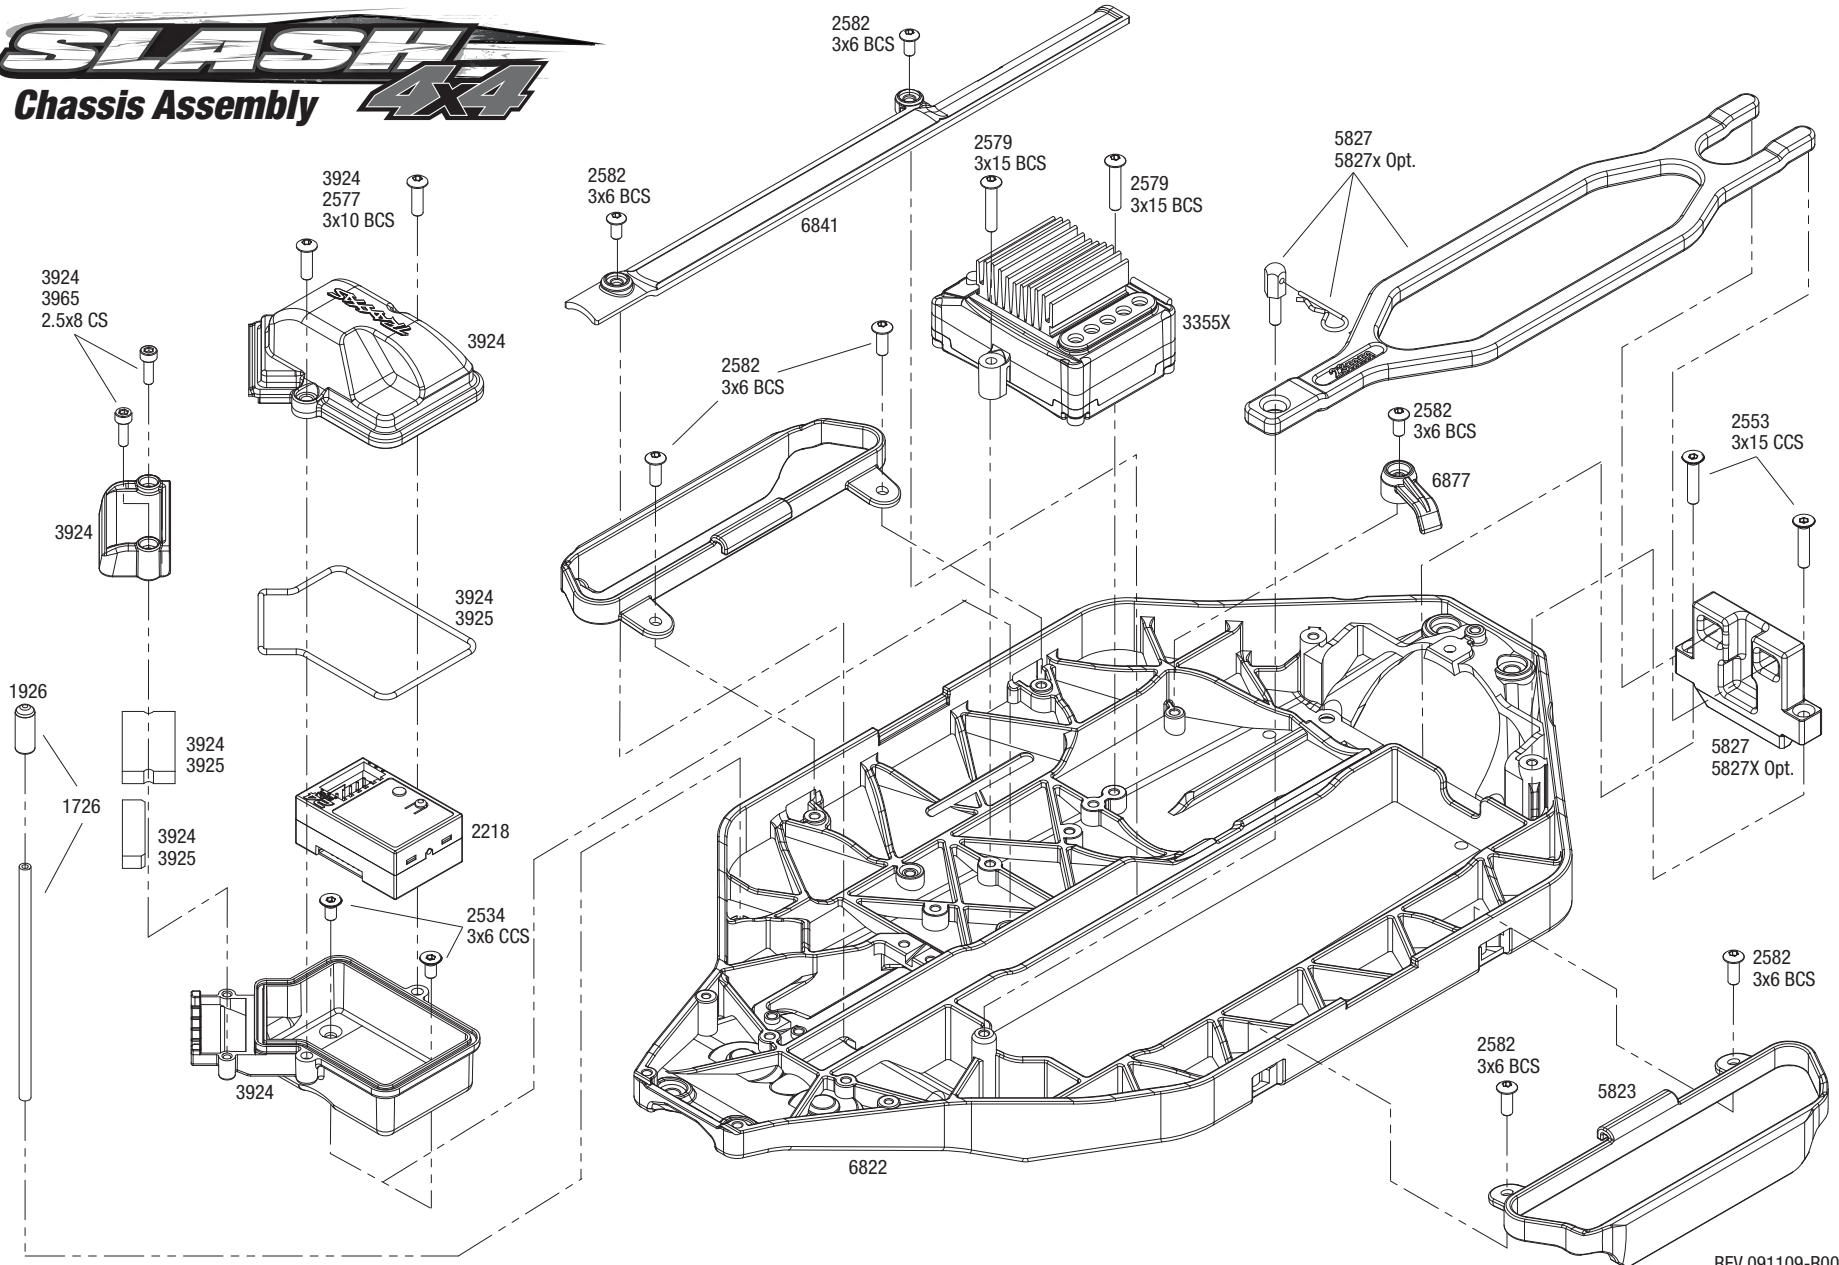

SLASH

Chassis Assembly 4x4

See Parts List for a complete listing of optional accessories.

REV 091109-R00
Specifications on this page are subject to change without notice.
Every attempt has been made to ensure the accuracy of this drawing, however Traxxas cannot be held responsible for typographical or other errors.