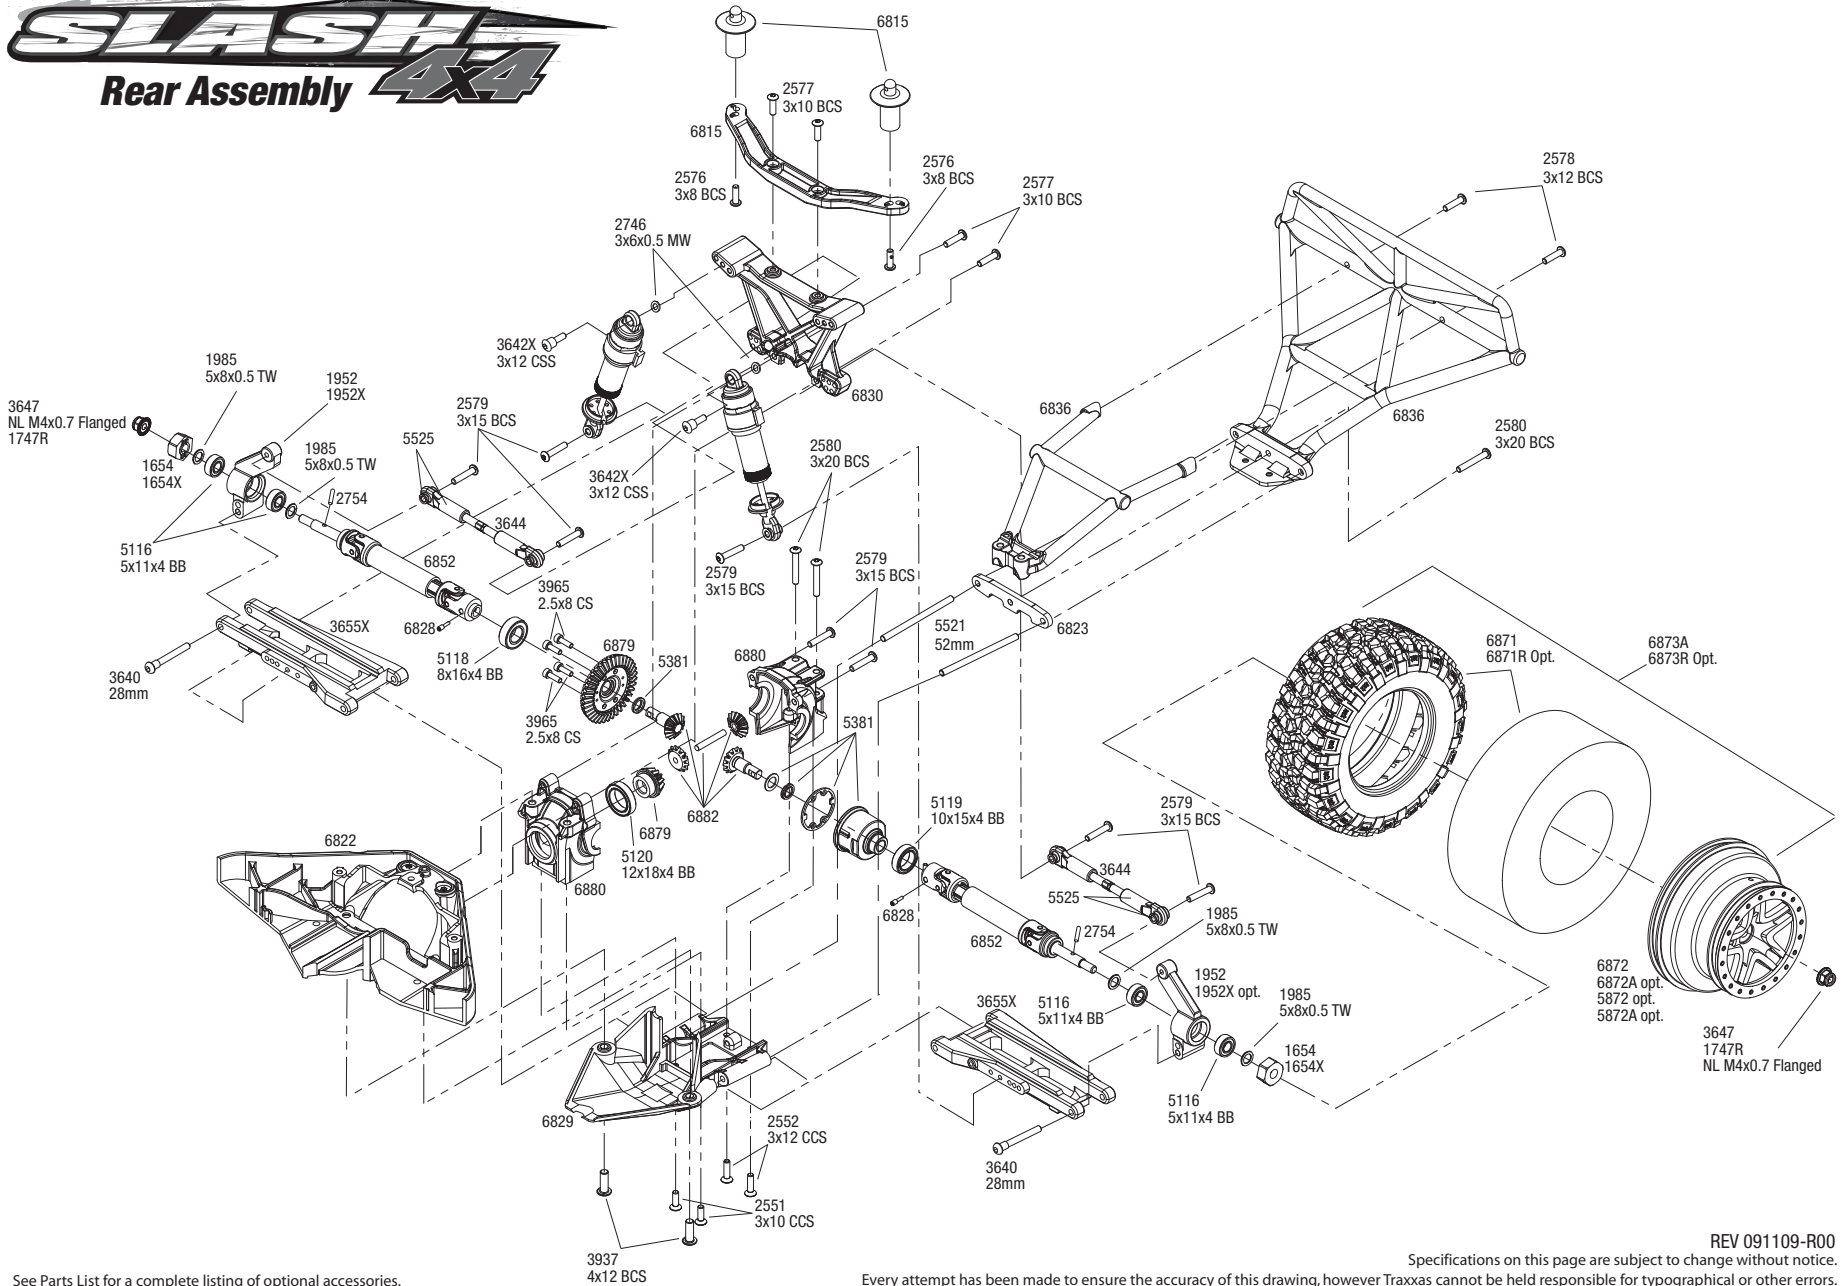

SLASH 4x4

Front Assembly

See Parts List for a complete listing of optional accessories.

Every attempt has been made to ensure the accuracy of this drawing, however Traxxas cannot be held responsible for typographical or other errors.

REV 091209-R00

Specifications on this page are subject to change without notice.

SLASH

Rear Assembly 4x4

See Parts List for a complete listing of optional accessories.

REV 091109-R00
Specifications on this page are subject to change without notice.
Every attempt has been made to ensure the accuracy of this drawing, however Traxxas cannot be held responsible for typographical or other errors.

SLASH

Chassis Assembly 4x4

See Parts List for a complete listing of optional accessories.

REV 091109-R00
 Specifications on this page are subject to change without notice.
 Every attempt has been made to ensure the accuracy of this drawing, however Traxxas cannot be held responsible for typographical or other errors.

Driveshafts

Modular Assembly