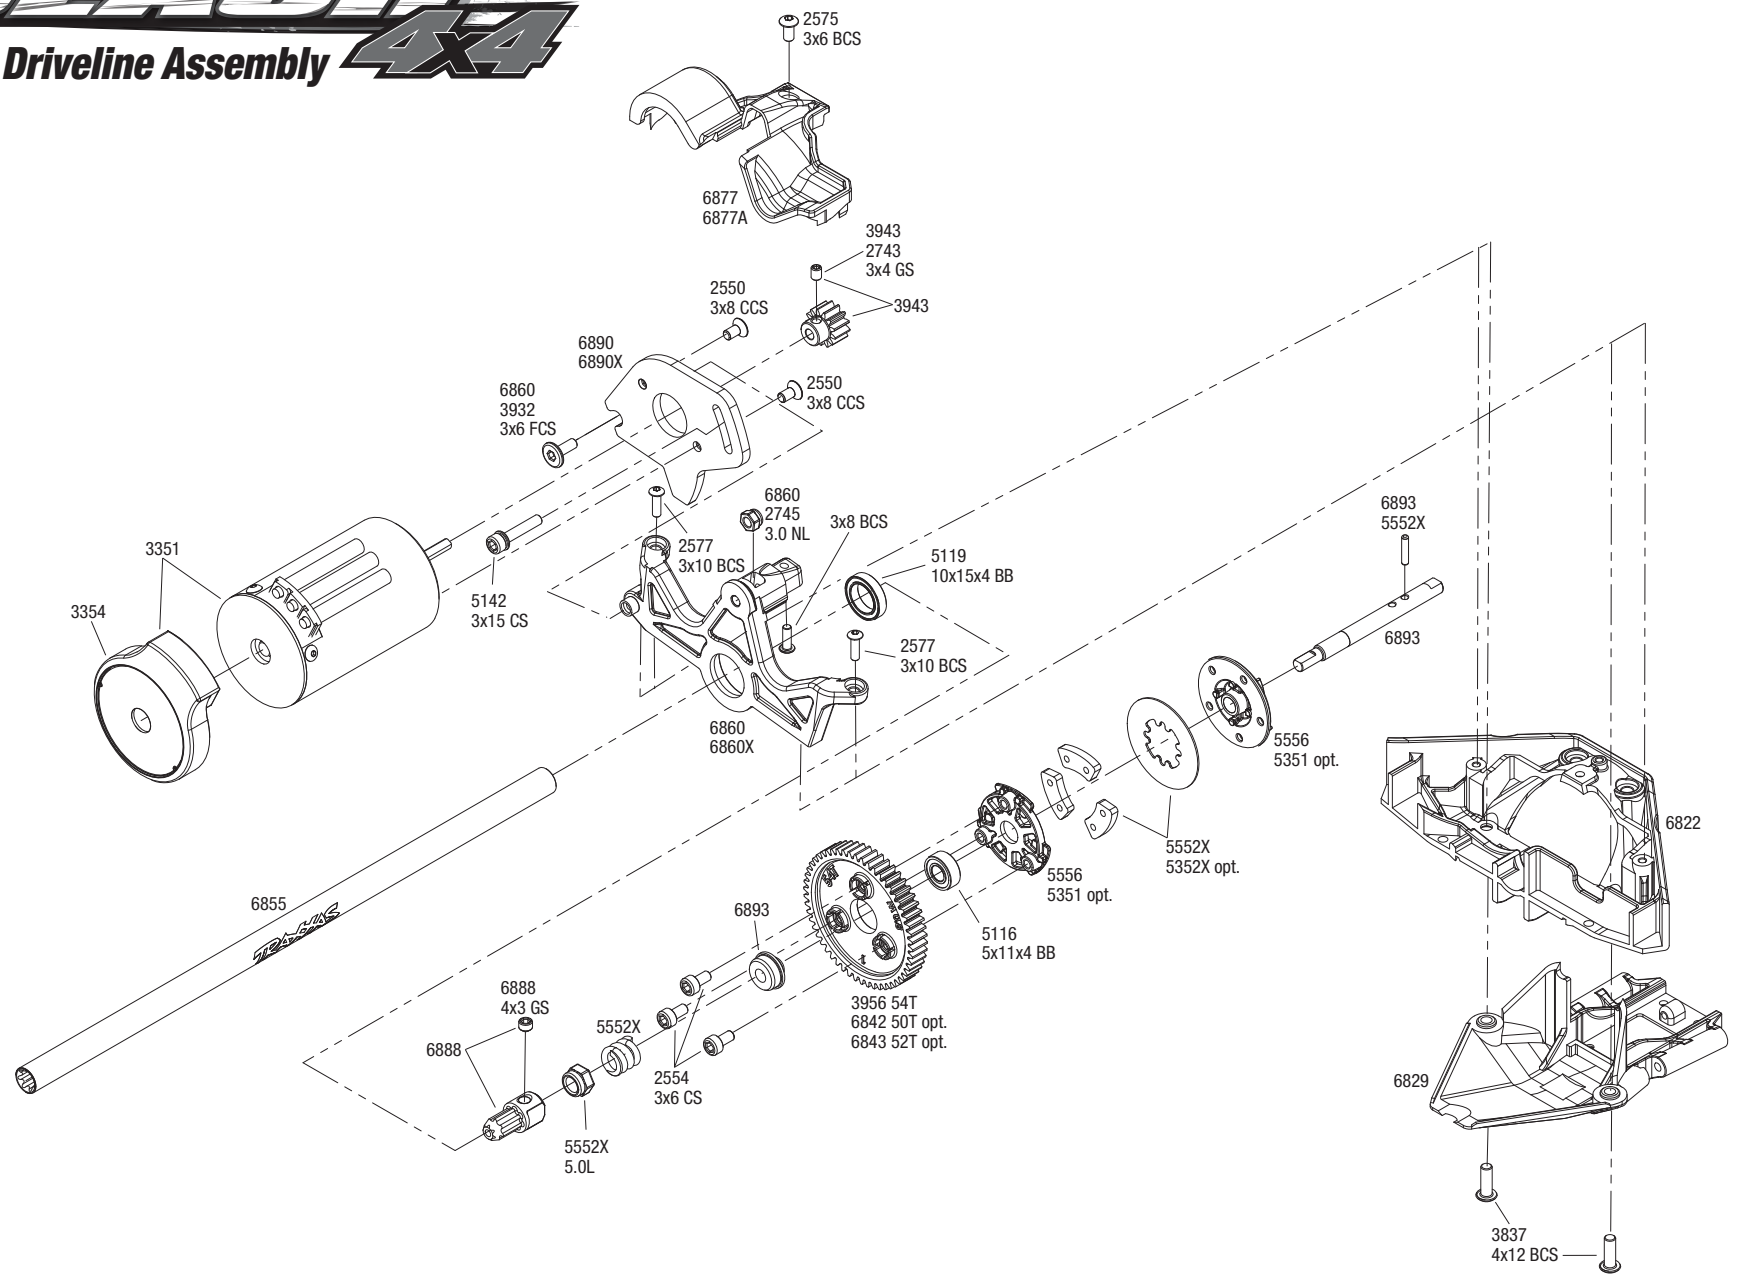

SLASH

Chassis Assembly 4x4

See Parts List for a complete listing of optional accessories.

REV 091109-R00
 Specifications on this page are subject to change without notice.
 Every attempt has been made to ensure the accuracy of this drawing, however Traxxas cannot be held responsible for typographical or other errors.

SLASH

Center Driveline Assembly 4x4

See Parts List for a complete listing of optional accessories.

REV 091109-R00
 Specifications on this page are subject to change without notice.
 Every attempt has been made to ensure the accuracy of this drawing, however Traxxas cannot be held responsible for typographical or other errors.