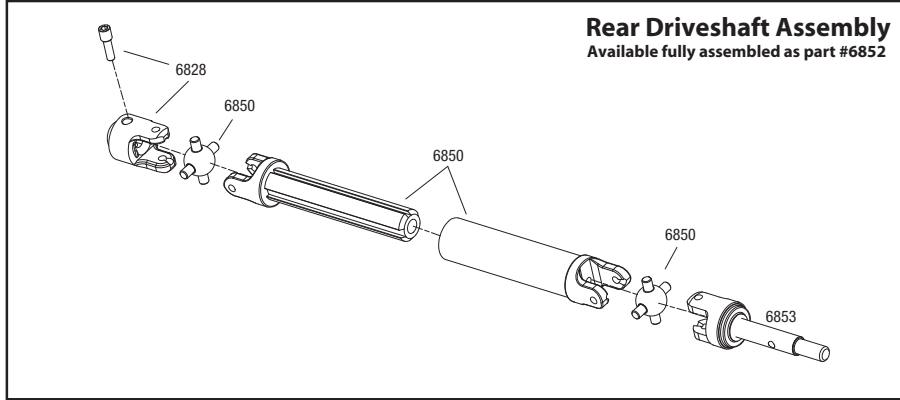

Driveshafts