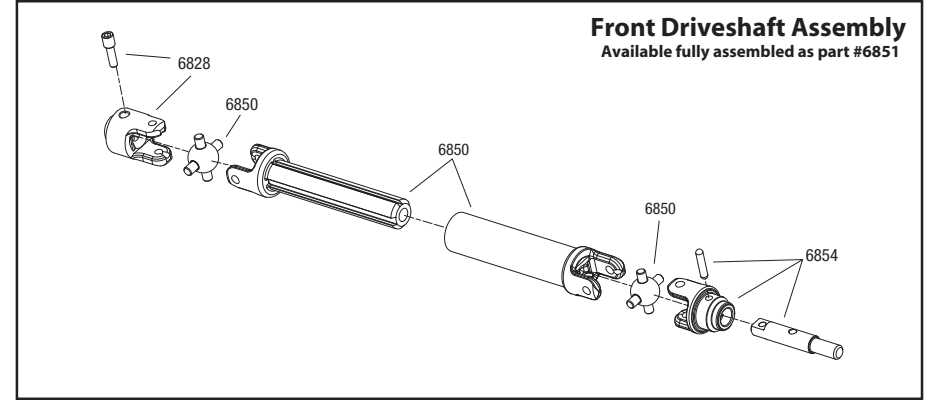

Driveshafts