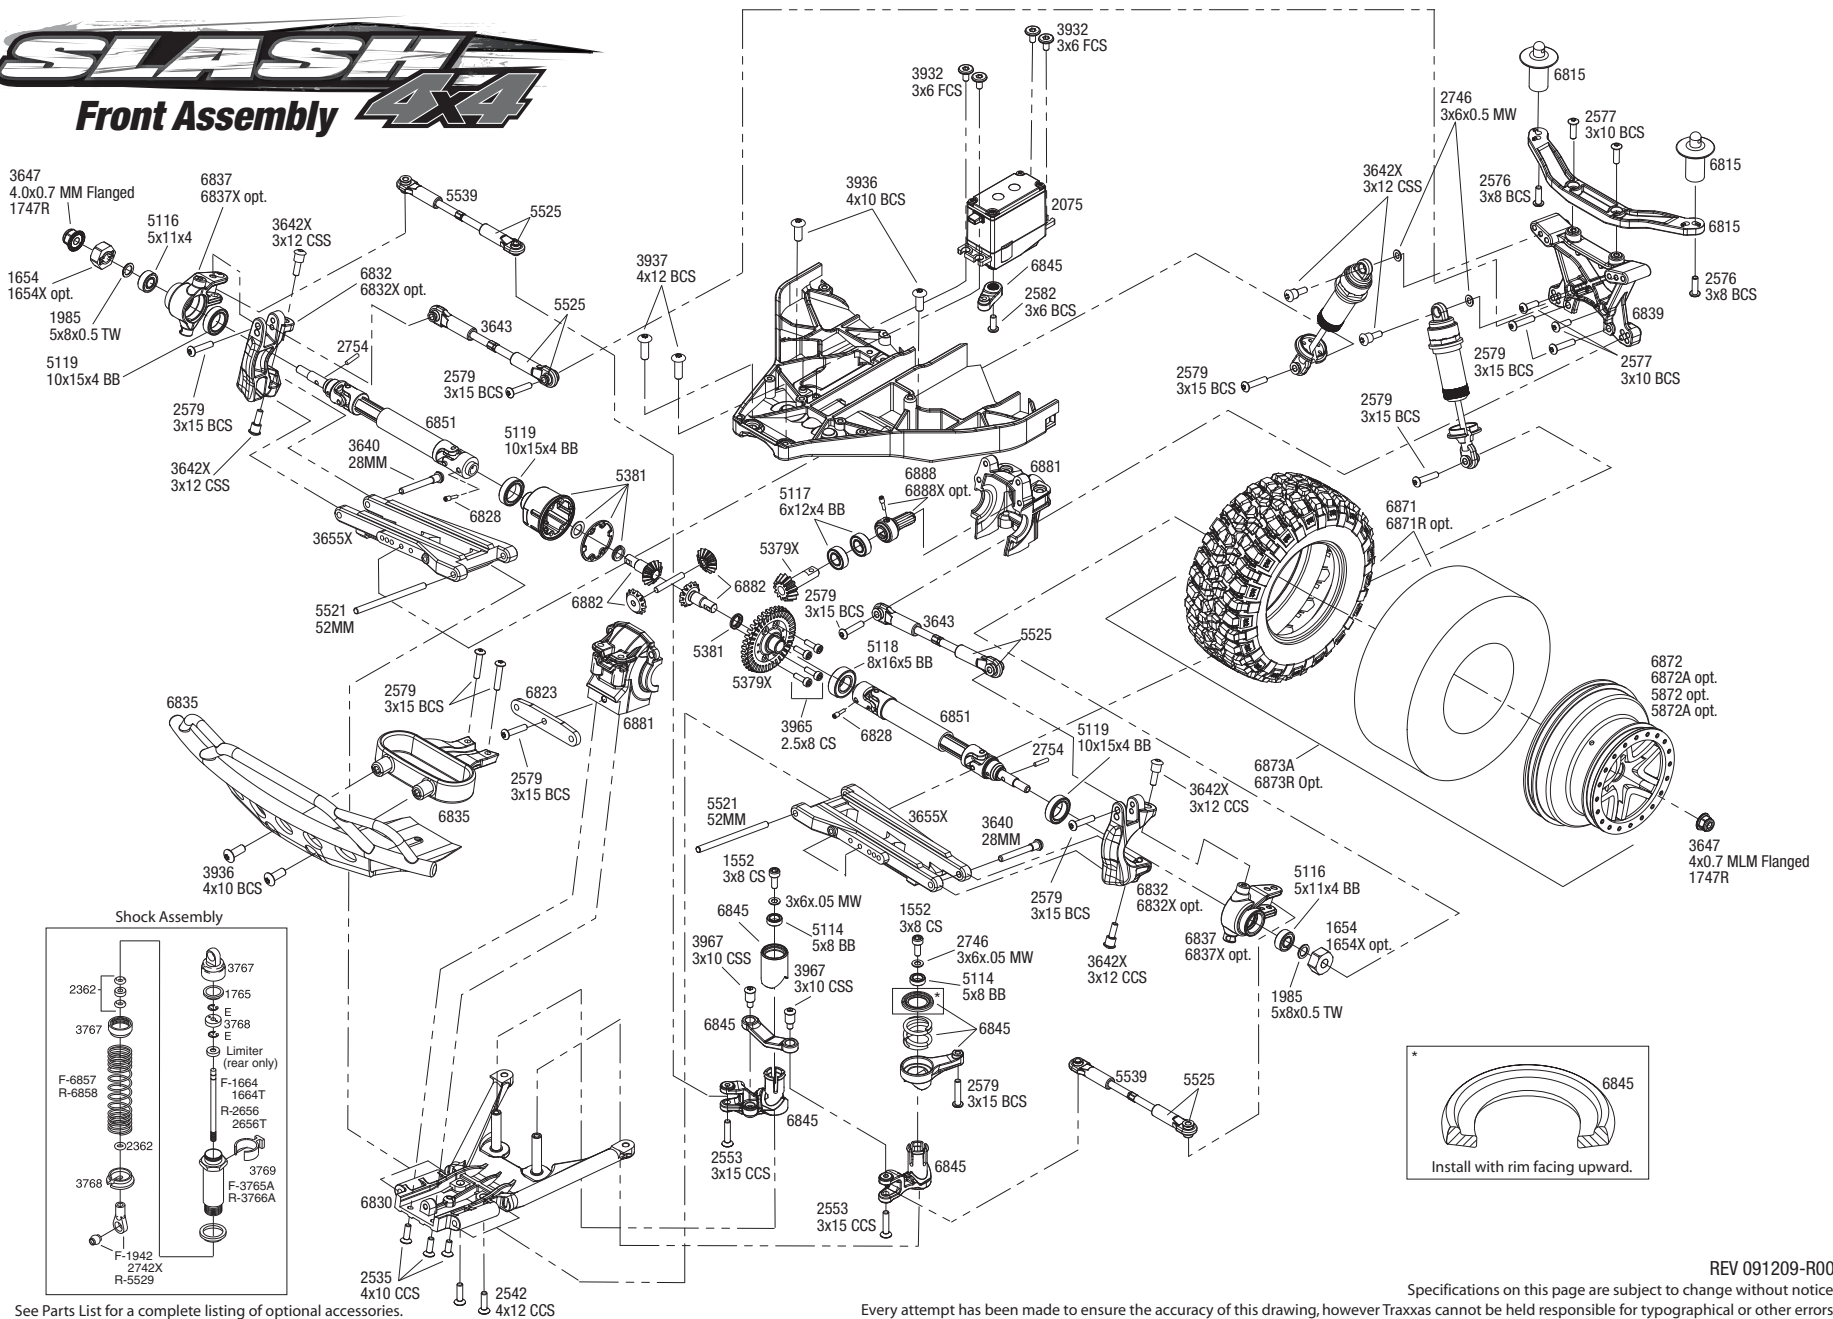

SLASH 4x4

Front Assembly

See Parts List for a complete listing of optional accessories.

Every attempt has been made to ensure the accuracy of this drawing, however Traxxas cannot be held responsible for typographical or other errors.

REV 091209-R00

Specifications on this page are subject to change without notice.

SLASH

Rear Assembly 4x4

See Parts List for a complete listing of optional accessories.

REV 091109-R00
Specifications on this page are subject to change without notice.
Every attempt has been made to ensure the accuracy of this drawing, however Traxxas cannot be held responsible for typographical or other errors.

SLASH

Center Driveline Assembly 4x4

See Parts List for a complete listing of optional accessories.

REV 091109-R00
 Specifications on this page are subject to change without notice.
 Every attempt has been made to ensure the accuracy of this drawing, however Traxxas cannot be held responsible for typographical or other errors.

Driveshafts

Modular Assembly