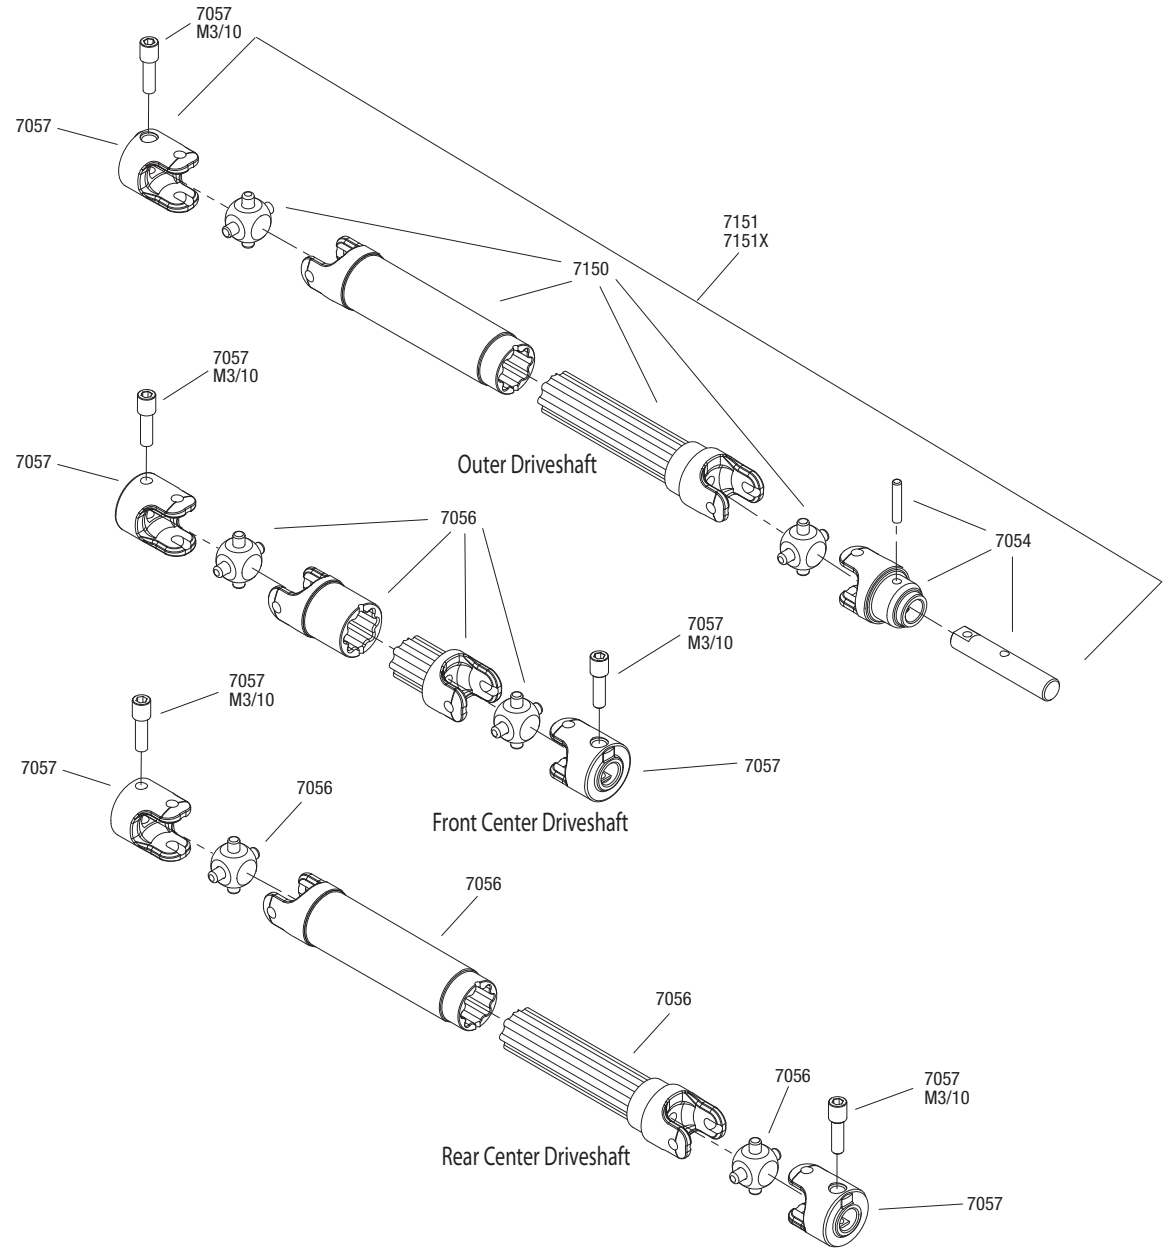

1/16 EREVO[™] VXL

Chassis Assembly

BRUSHLESS

See Parts List for a complete listing of optional accessories.

1/16 Transmission Assembly
EREVO[®]
BRUSHLESS

REV 091216-R01
 Specifications on this page are subject to change without notice.
 Every attempt has been made to ensure the accuracy of this drawing, however Traxxas cannot
 be held responsible for typographical or other errors. See Parts List for a complete listing of optional accessories.

1/16 Driveshaft Assembly

EREVO

REV 090416
Specifications on this page are subject to change without notice.
Every attempt has been made to ensure the accuracy of this drawing, however Traxxas cannot be held responsible for typographical or other errors. See Parts List for a complete listing of optional accessories.