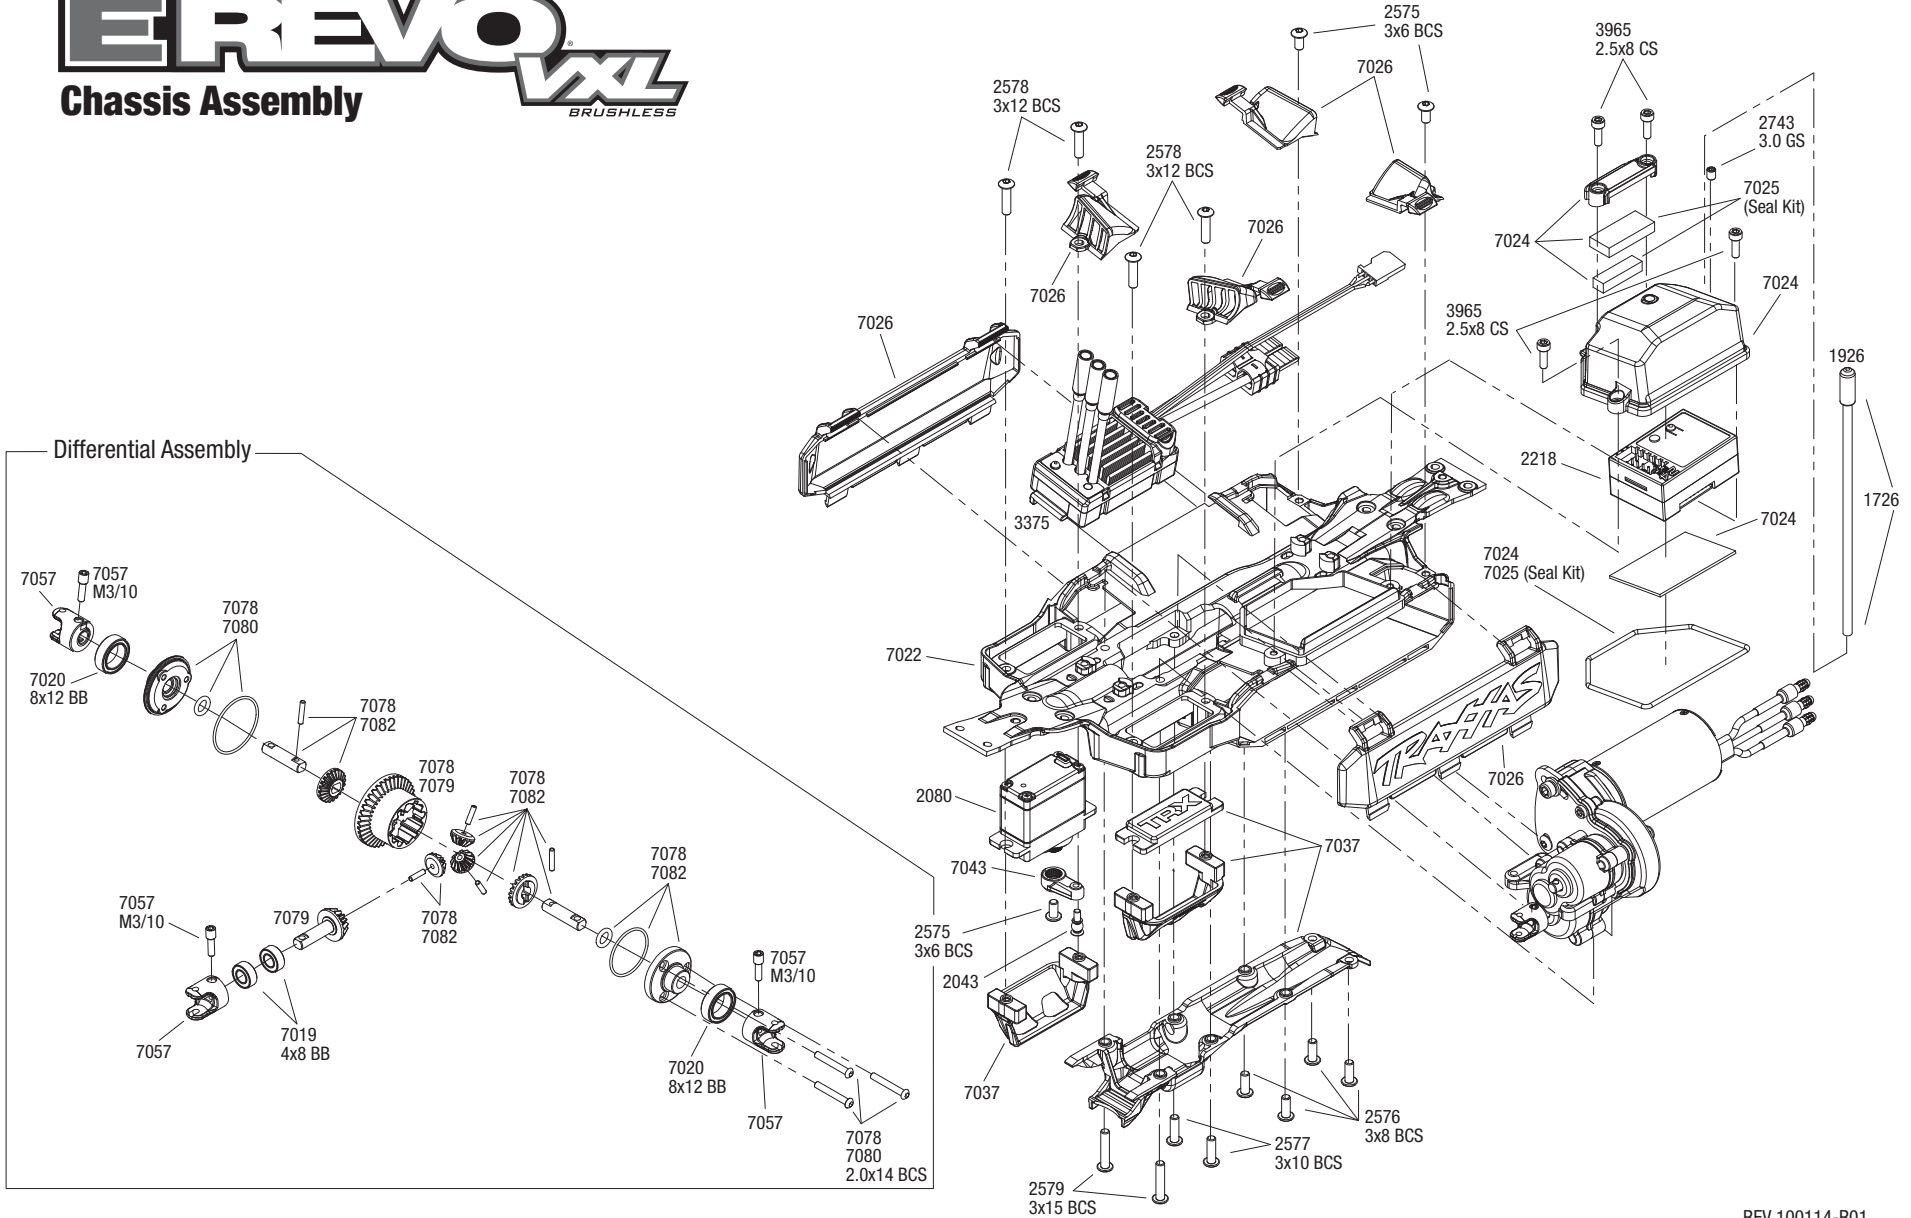

1/16 EREVO[™] VXL

Chassis Assembly

BRUSHLESS

See Parts List for a complete listing of optional accessories.

1/16 Transmission Assembly
EREVO[®]
BRUSHLESS

REV 091216-R01
 Specifications on this page are subject to change without notice.
 Every attempt has been made to ensure the accuracy of this drawing, however Traxxas cannot
 be held responsible for typographical or other errors. See Parts List for a complete listing of optional accessories.

1/16 Driveshaft Assembly

EREVO

REV 090416
Specifications on this page are subject to change without notice.
Every attempt has been made to ensure the accuracy of this drawing, however Traxxas cannot be held responsible for typographical or other errors. See Parts List for a complete listing of optional accessories.