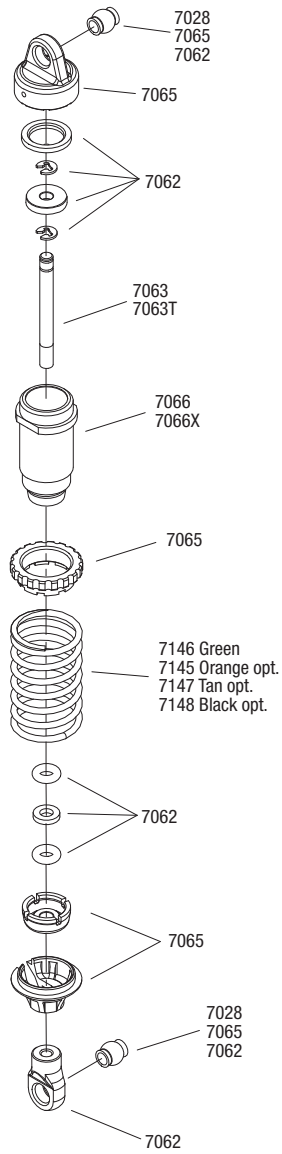

Specifications on this page are subject to change without notice. Some parts listed are optional accessories. Every attempt has been made to ensure the accuracy of this drawing, however Traxxas cannot be held responsible for typographical or other errors.

1/16 EREVO[™] VXL

Chassis Assembly

BRUSHLESS

See Parts List for a complete listing of optional accessories.

1/16 Transmission Assembly
EREVO[®]
BRUSHLESS

REV 091216-R01
 Specifications on this page are subject to change without notice.
 Every attempt has been made to ensure the accuracy of this drawing, however Traxxas cannot
 be held responsible for typographical or other errors. See Parts List for a complete listing of optional accessories.

1/16 Driveshaft Assembly

EREVO

REV 090416
Specifications on this page are subject to change without notice.
Every attempt has been made to ensure the accuracy of this drawing, however Traxxas cannot be held responsible for typographical or other errors. See Parts List for a complete listing of optional accessories.