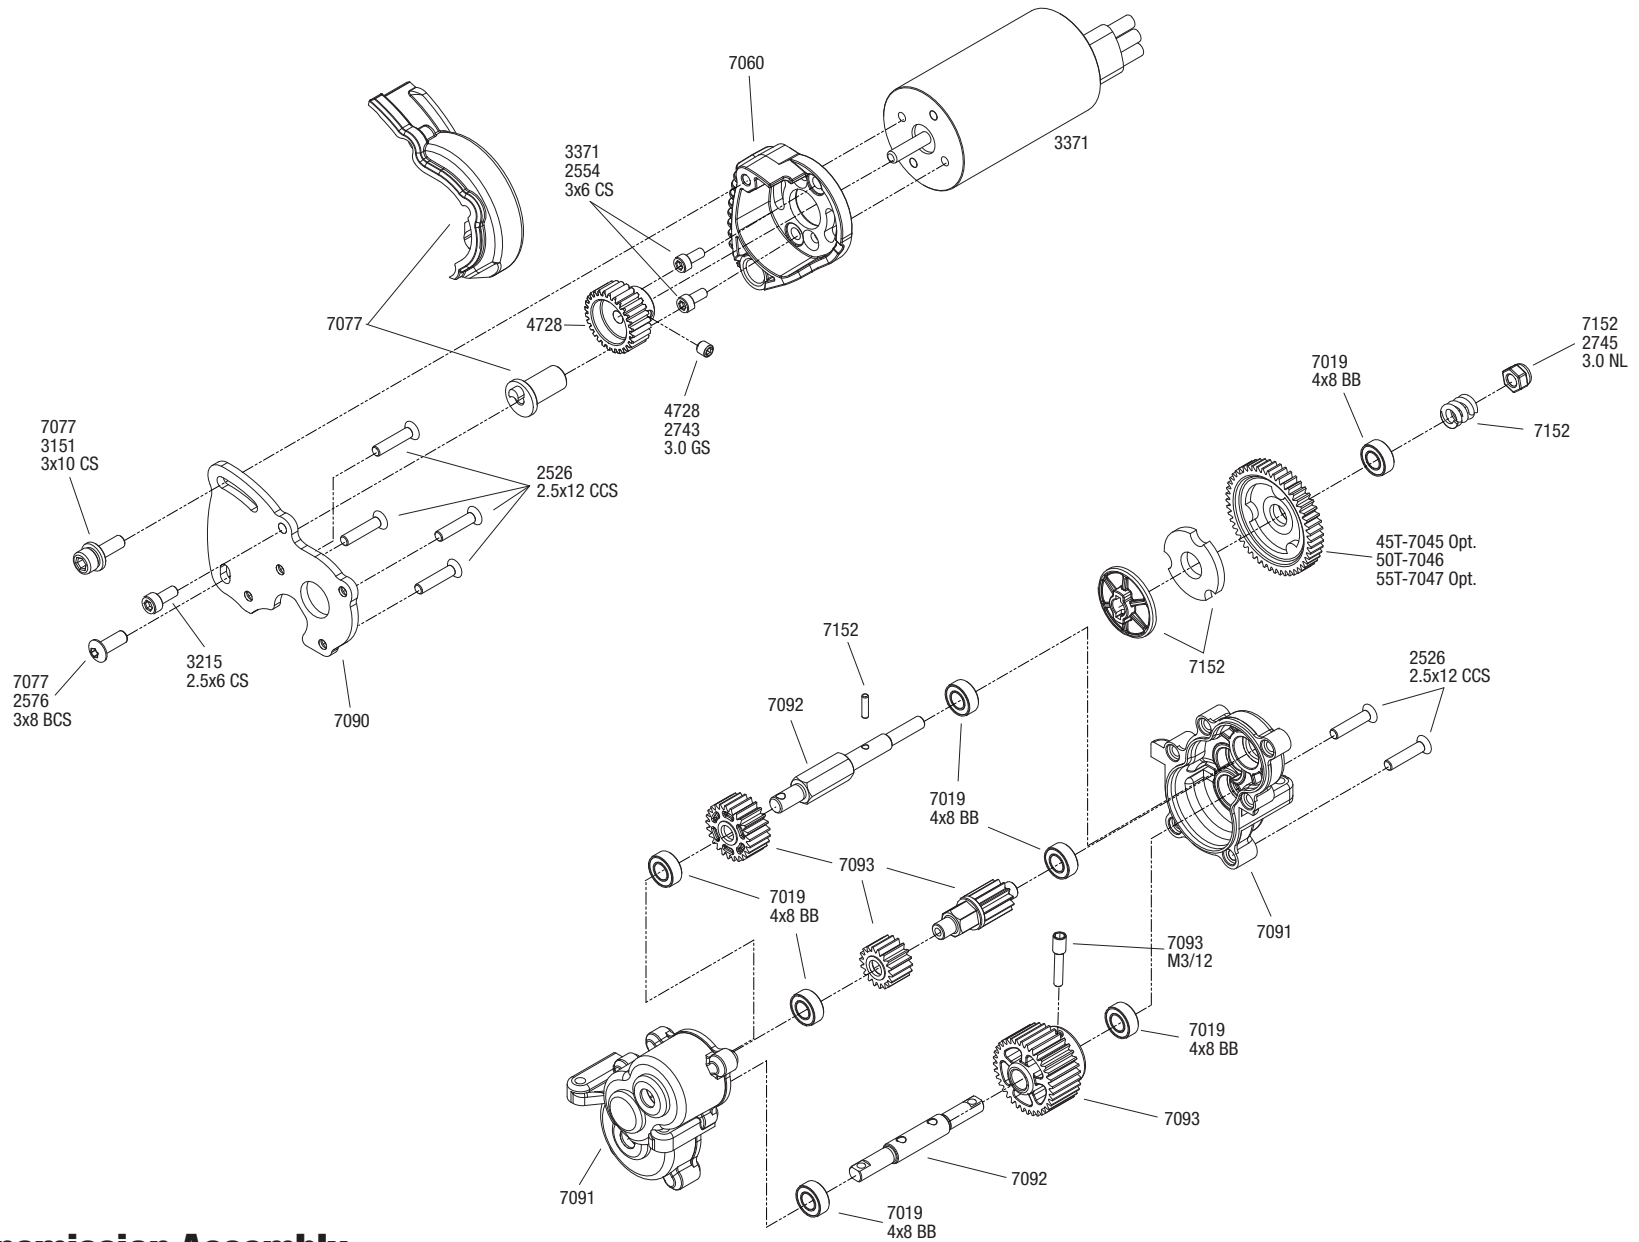

Specifications on this page are subject to change without notice. Some parts listed are optional accessories. Every attempt has been made to ensure the accuracy of this drawing, however Traxxas cannot be held responsible for typographical or other errors.

1/16 EREVO[™] VXL

Chassis Assembly

BRUSHLESS

See Parts List for a complete listing of optional accessories.

1/16 Transmission Assembly
EREVO[®]
BRUSHLESS

REV 091216-R01
 Specifications on this page are subject to change without notice.
 Every attempt has been made to ensure the accuracy of this drawing, however Traxxas cannot
 be held responsible for typographical or other errors. See Parts List for a complete listing of optional accessories.

1/16 Driveshaft Assembly

EREVO

REV 090416
Specifications on this page are subject to change without notice.
Every attempt has been made to ensure the accuracy of this drawing, however Traxxas cannot be held responsible for typographical or other errors. See Parts List for a complete listing of optional accessories.