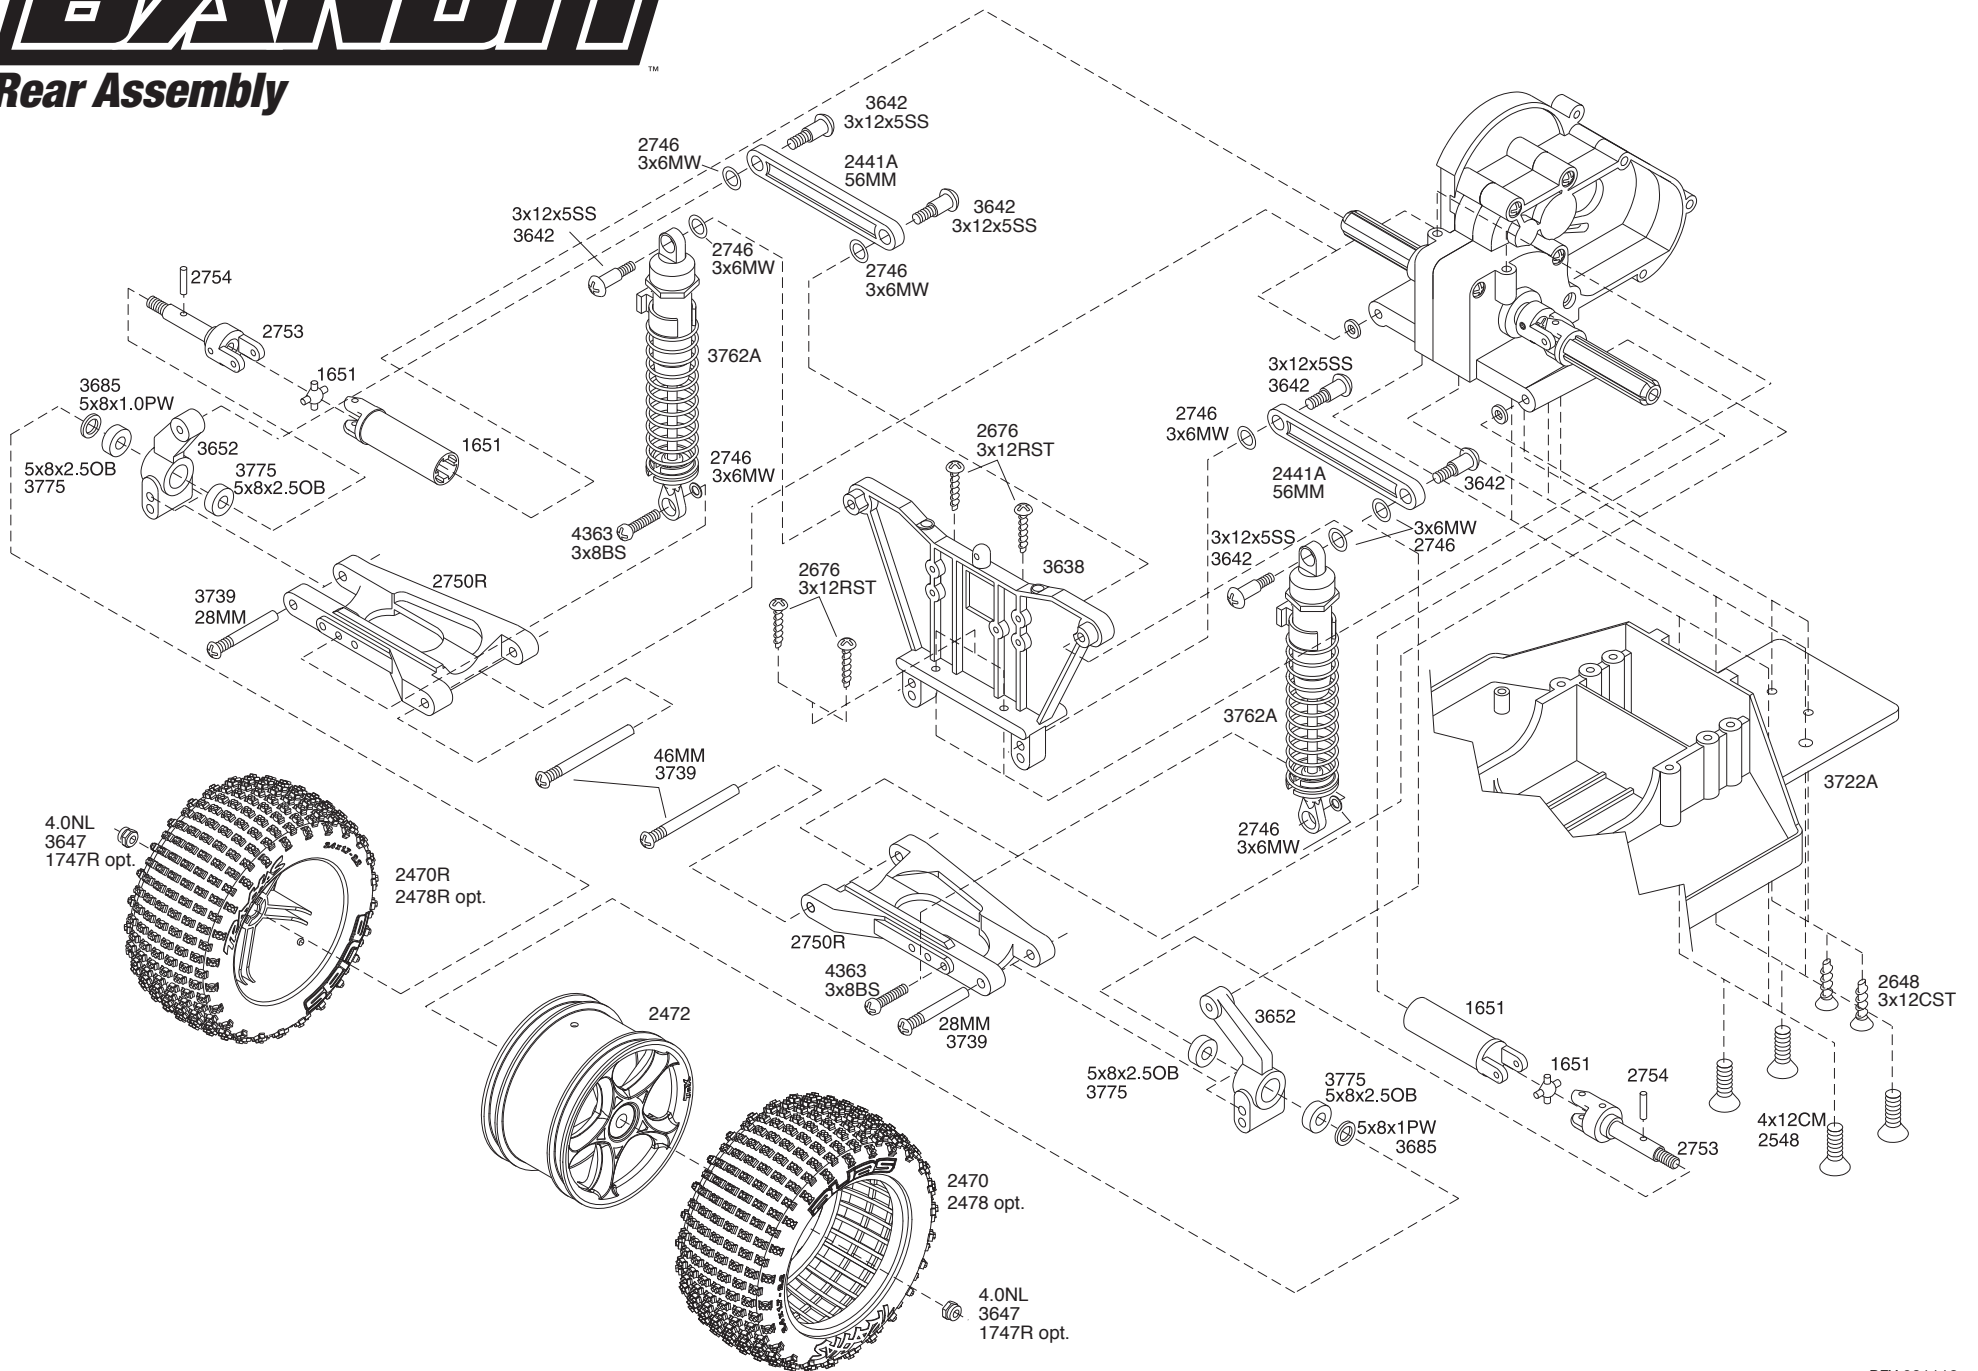

BANDIT

Front Assembly

REV 081119

Specifications on this page are subject to change without notice.

Every attempt has been made to ensure the accuracy of this drawing, however Traxxas cannot be held responsible for typographical or other errors.

BANDIT™

Rear Assembly

REV 081113

Specifications on this page are subject to change without notice. Every attempt has been made to ensure the accuracy of this drawing, however Traxxas cannot be held responsible for typographical or other errors.

BANDIT™

Chassis Assembly

REV 081119

Specifications on this page are subject to change without notice.
Every attempt has been made to ensure the accuracy of this drawing, however Traxxas cannot be held responsible for typographical or other errors.

BANDIT

Transmission Assembly