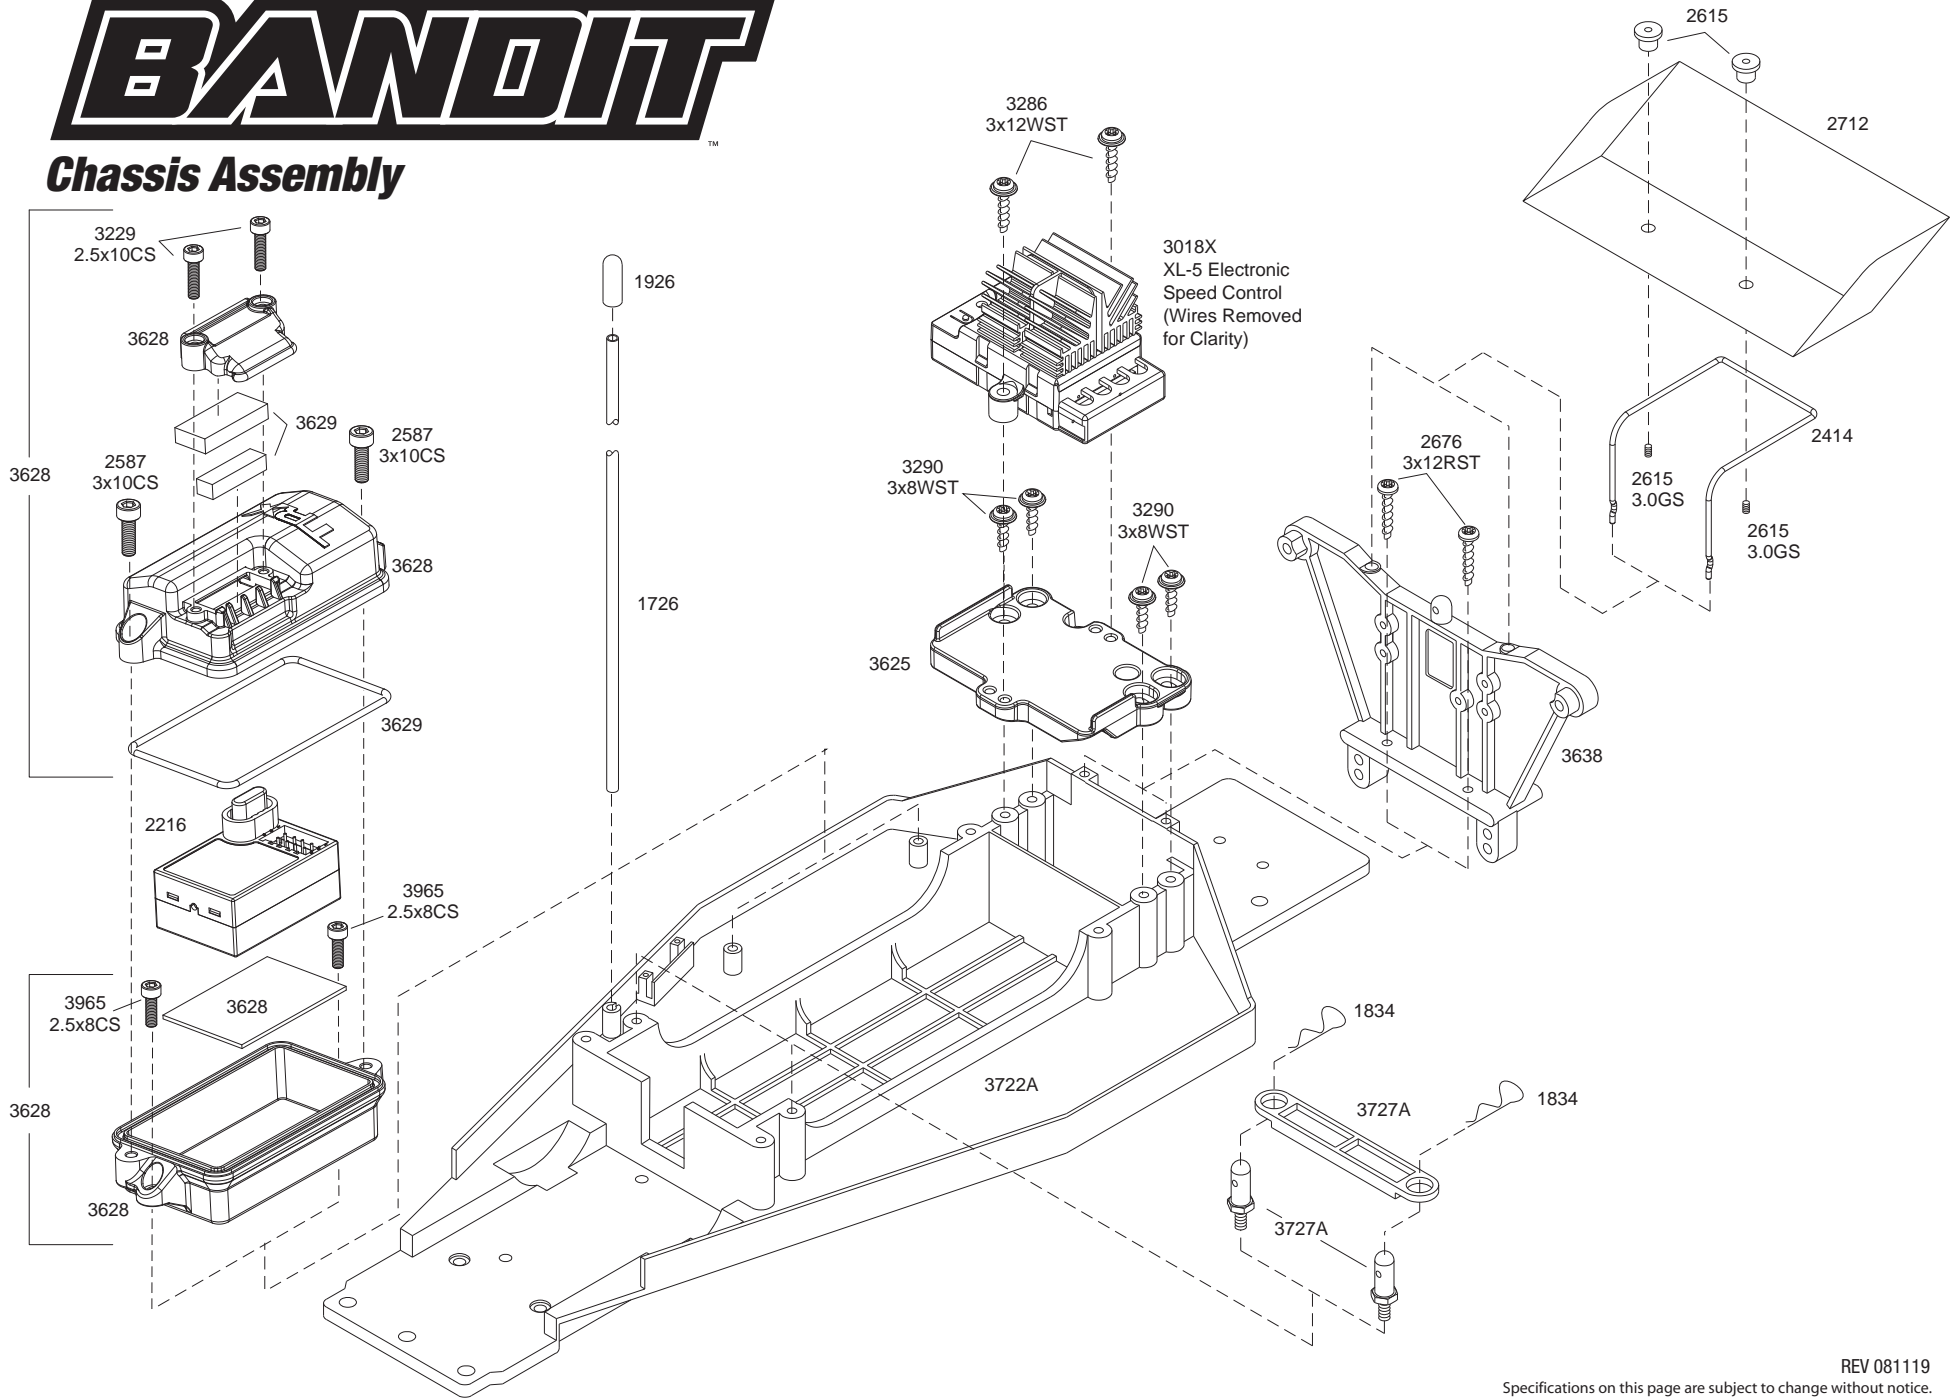

BANDIT™

Chassis Assembly

REV 081119

Specifications on this page are subject to change without notice.
Every attempt has been made to ensure the accuracy of this drawing, however Traxxas cannot be held responsible for typographical or other errors.