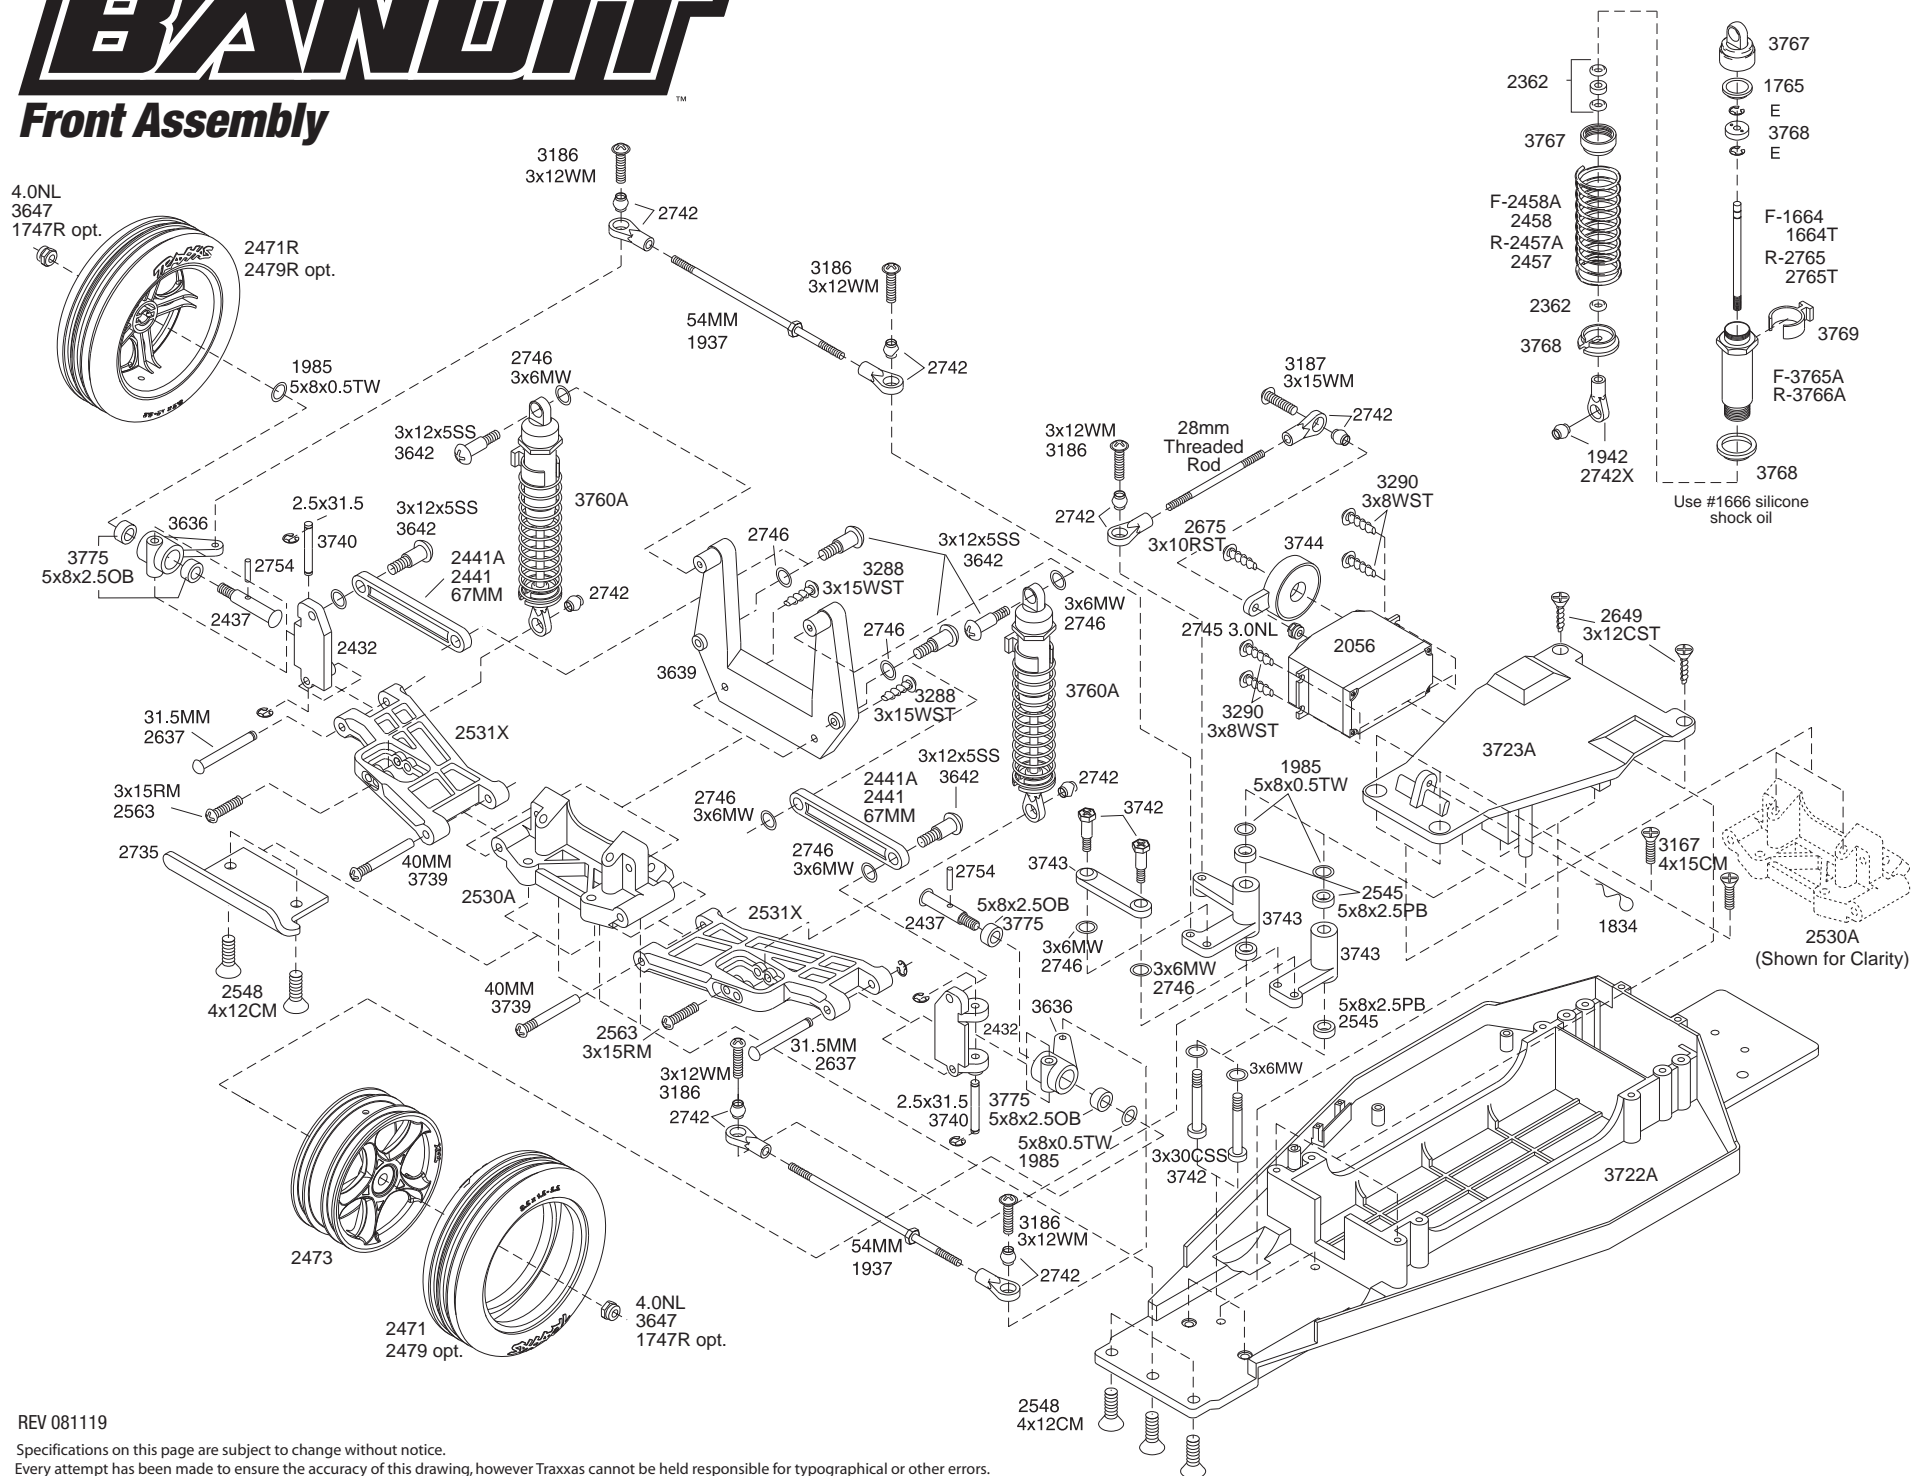

BANDIT

Front Assembly

REV 081119

Specifications on this page are subject to change without notice.

Every attempt has been made to ensure the accuracy of this drawing, however Traxxas cannot be held responsible for typographical or other errors.

BANDIT™

Rear Assembly

REV 081113

Specifications on this page are subject to change without notice. Every attempt has been made to ensure the accuracy of this drawing, however Traxxas cannot be held responsible for typographical or other errors.

BANDIT™

Chassis Assembly

REV 081119

Specifications on this page are subject to change without notice.
Every attempt has been made to ensure the accuracy of this drawing, however Traxxas cannot be held responsible for typographical or other errors.

BANDIT

Transmission Assembly