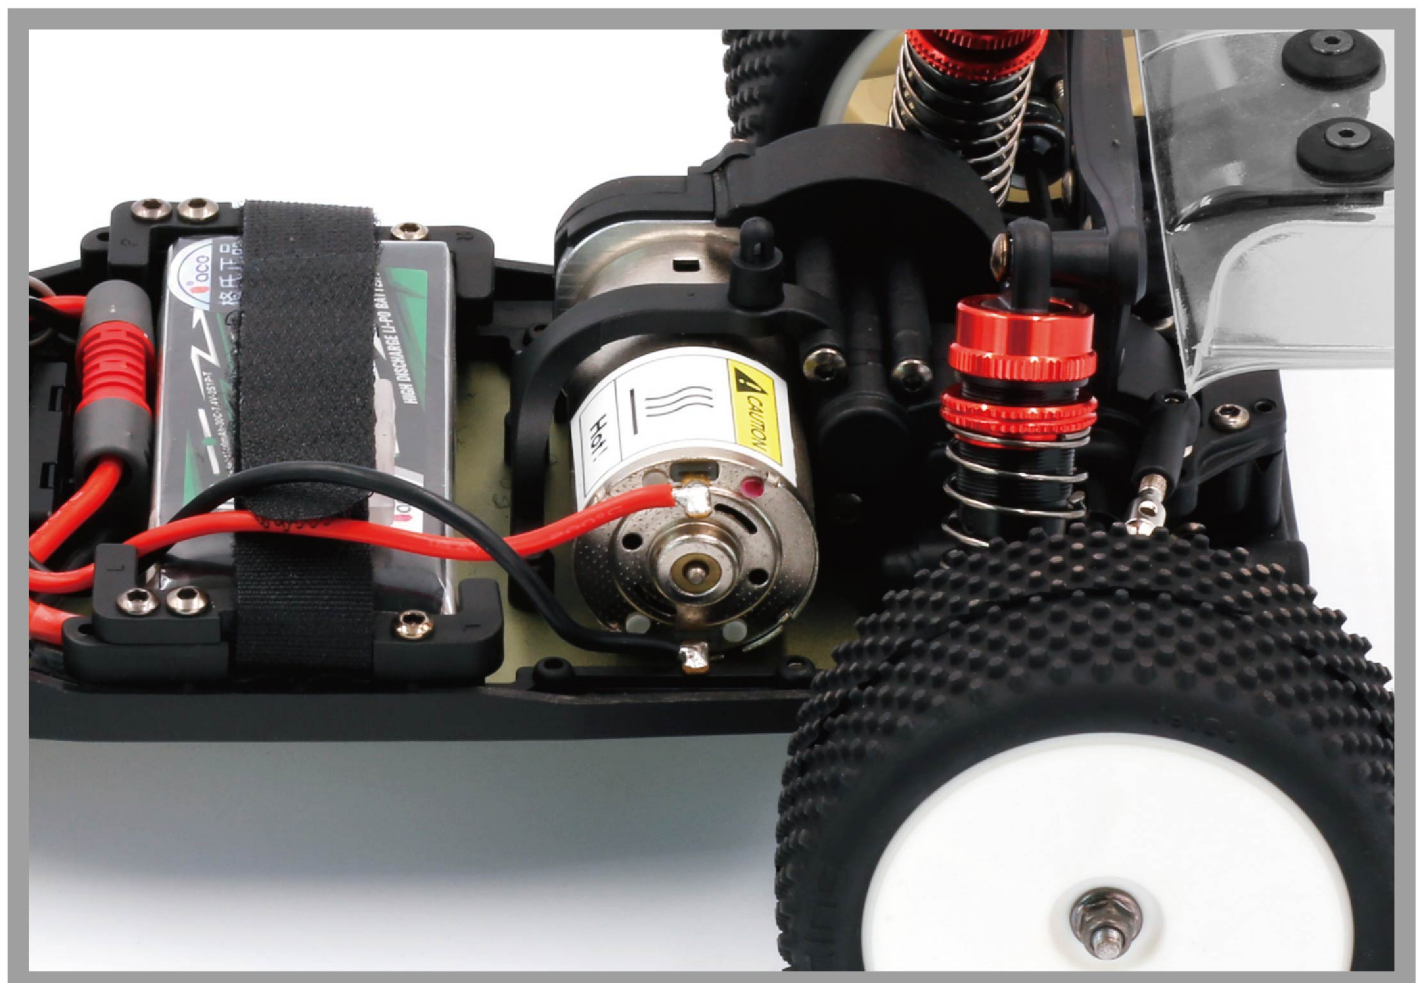

Racing Configuration

The LC Racing mini 2wd buggy model name: BHC-1 comes with mid motor racing configuration and a 390 sized brushed motor. Gives you a full racing experience on a track day.