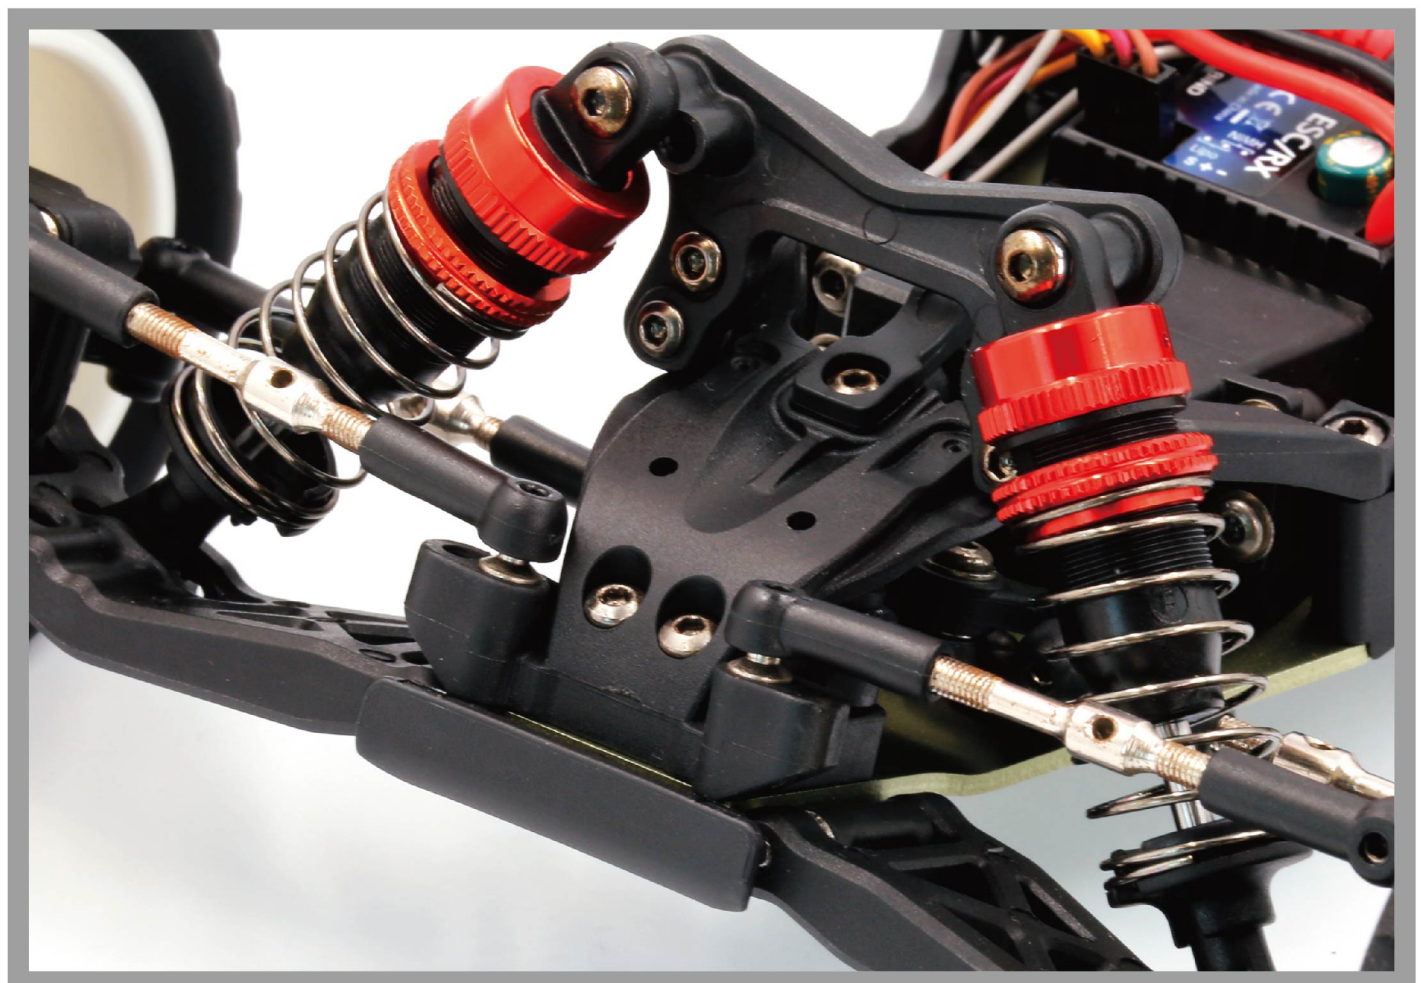

## Features

1. Designed specifically for racing mini 2wd
2. Mid Motor Configuration
3. Battery Strap easy and secure
4. Aluminum Chassis
5. Threaded Oil Filled Shocks
6. Fully assembled and ready-to-run
7. Turbo hobby 2 in 1 ESC/Receiver
8. LC Racing Brushed 390-sized 23T motor
9. Batan Digital D116F metal gear servo
10. Mini Pin tires with Dish Wheels
11. Full Ball Bearings
12. Direct Servo steering
13. Waterproof ESC/Receiver
14. Racing Suspension Geometry
15. Gens Ace 1300mAh 2S 20A Lipo Battery and USB 0.5A Charger
16. Option Parts Availability
17. Two Color Options

# BHG-1

1/14 2WD ELECTRIC RACING BUGGY

1/14  
SCALE **RTR**  
READY TO RUN

**LCRACING**  
RADIO CONTROLLED BUGGIES

WWW.LCRACING.NET / @SmallCarBigFun @LC Racing.EMB

## Threaded Oil Filled Shocks

The large size oil filled shocks gives more damping power which provide a stable landing on any surfaces.