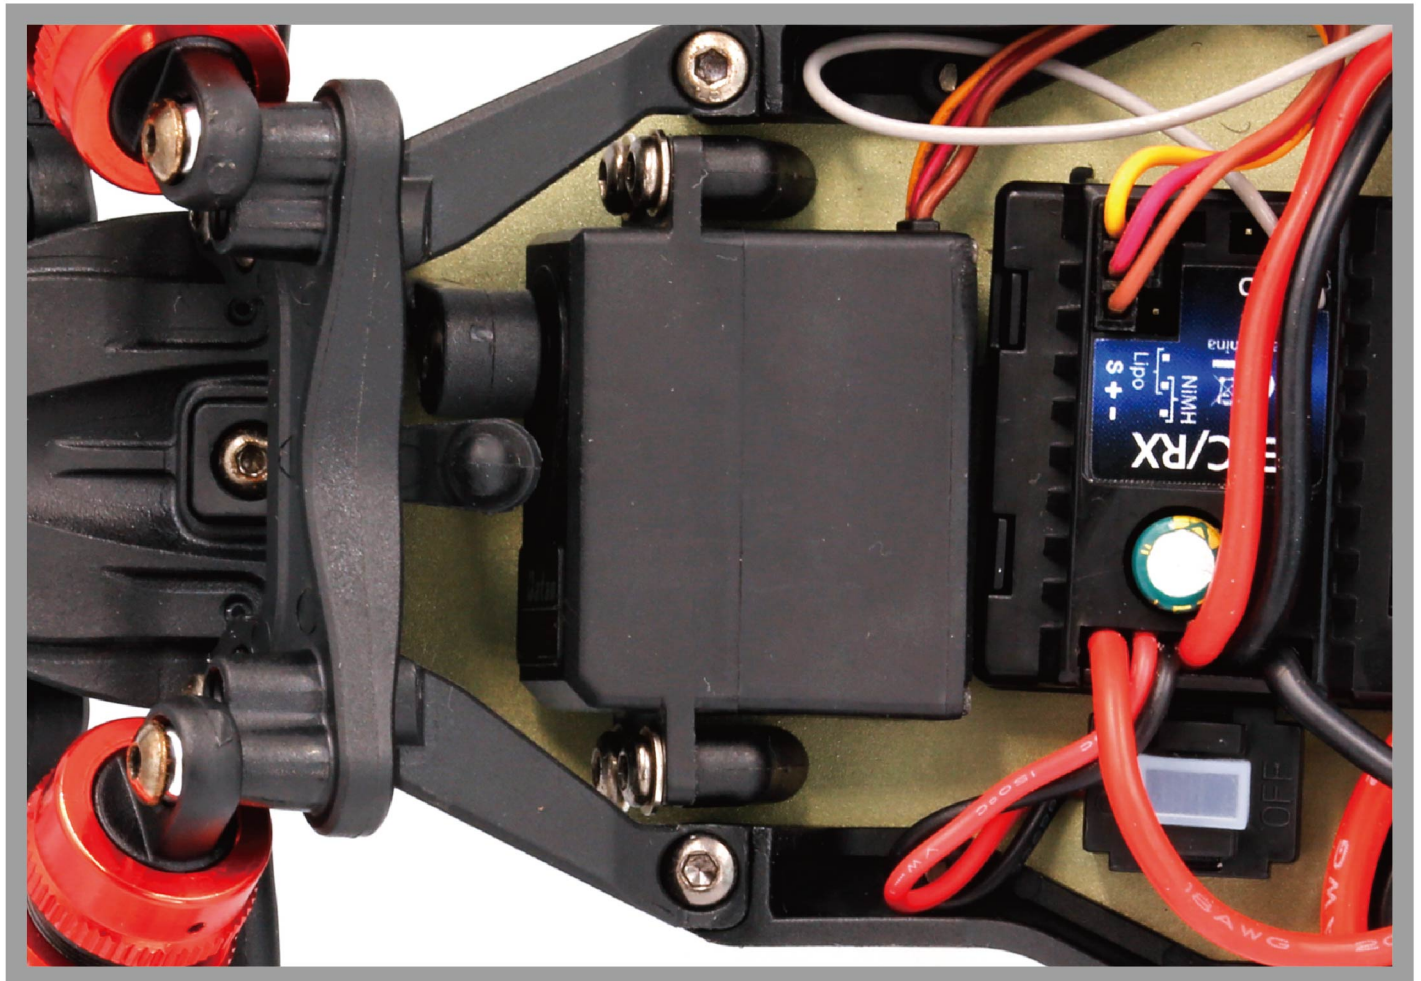

BHG-1

1/14 2WD ELECTRIC RACING BUGGY

1/14 SCALE RTR READY TO RUN

LCRACING
RADIO CONTROLLED BUGGIES

WWW.LCRACING.NET / @SmallCarBigFun @LC Racing.EMB

Batan D116F Metal Servo

The LC Racing mini 2wd buggy comes with Batan D116F metal gear servo and direct driving steering system.