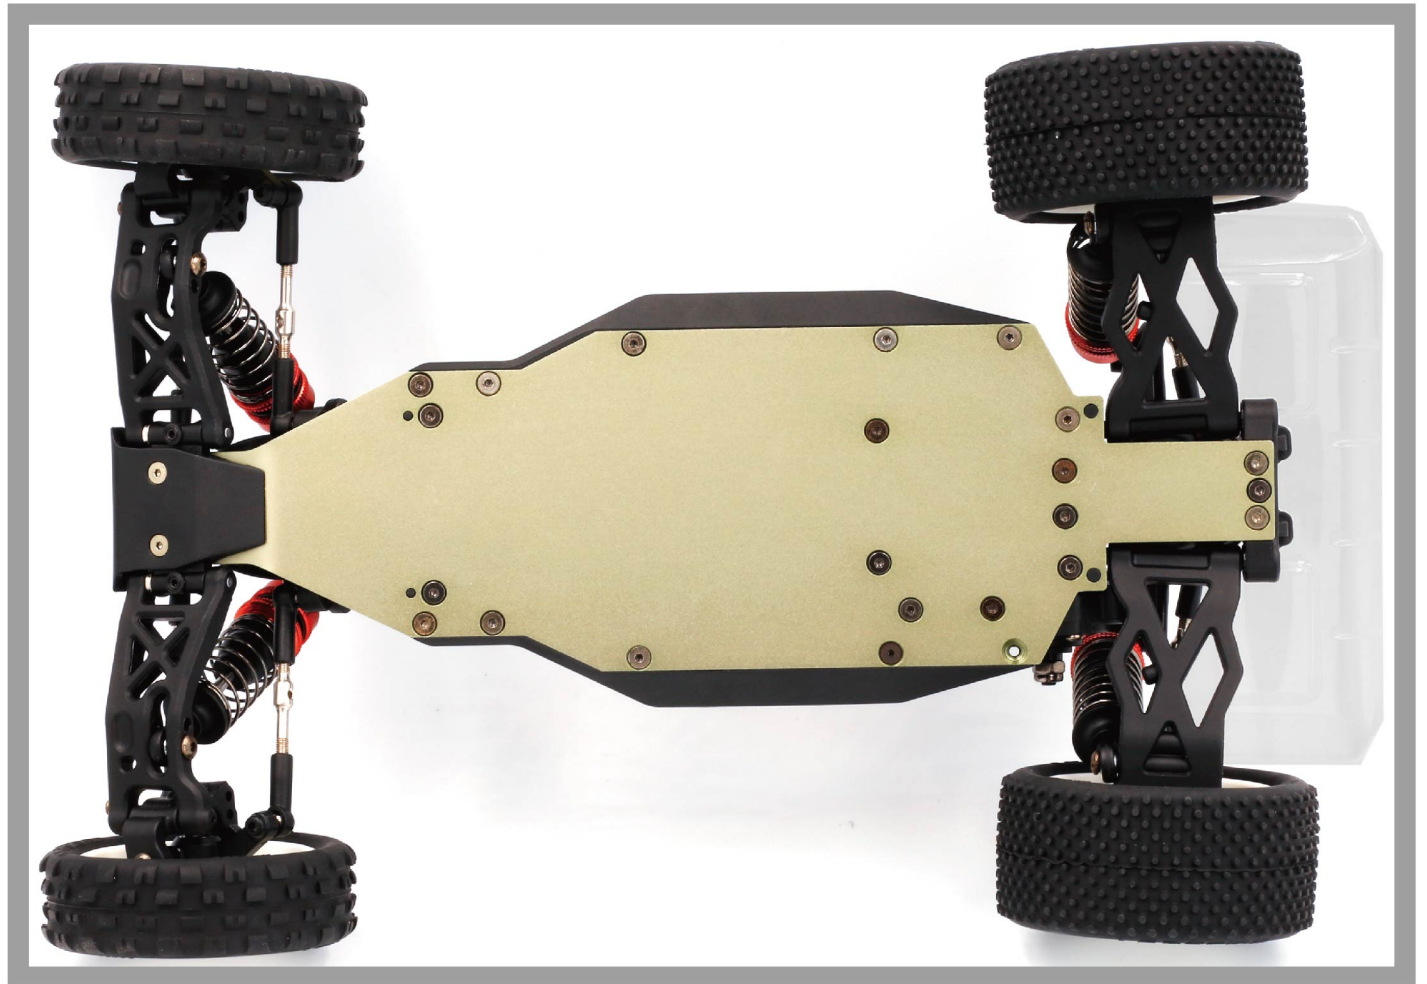

BHG-1

1/14 2WD ELECTRIC RACING BUGGY

1/14
SCALE **RTR**
READY TO RUN

LCRACING
RADIO CONTROLLED BUGGIES

WWW.LCRACING.NET / @SmallCarBigFun @LC Racing.EMB

Aluminum Chassis

The LC Racing mini 2wd buggy has a 2.0mm thick 6061-T6 Aluminum chassis plate.