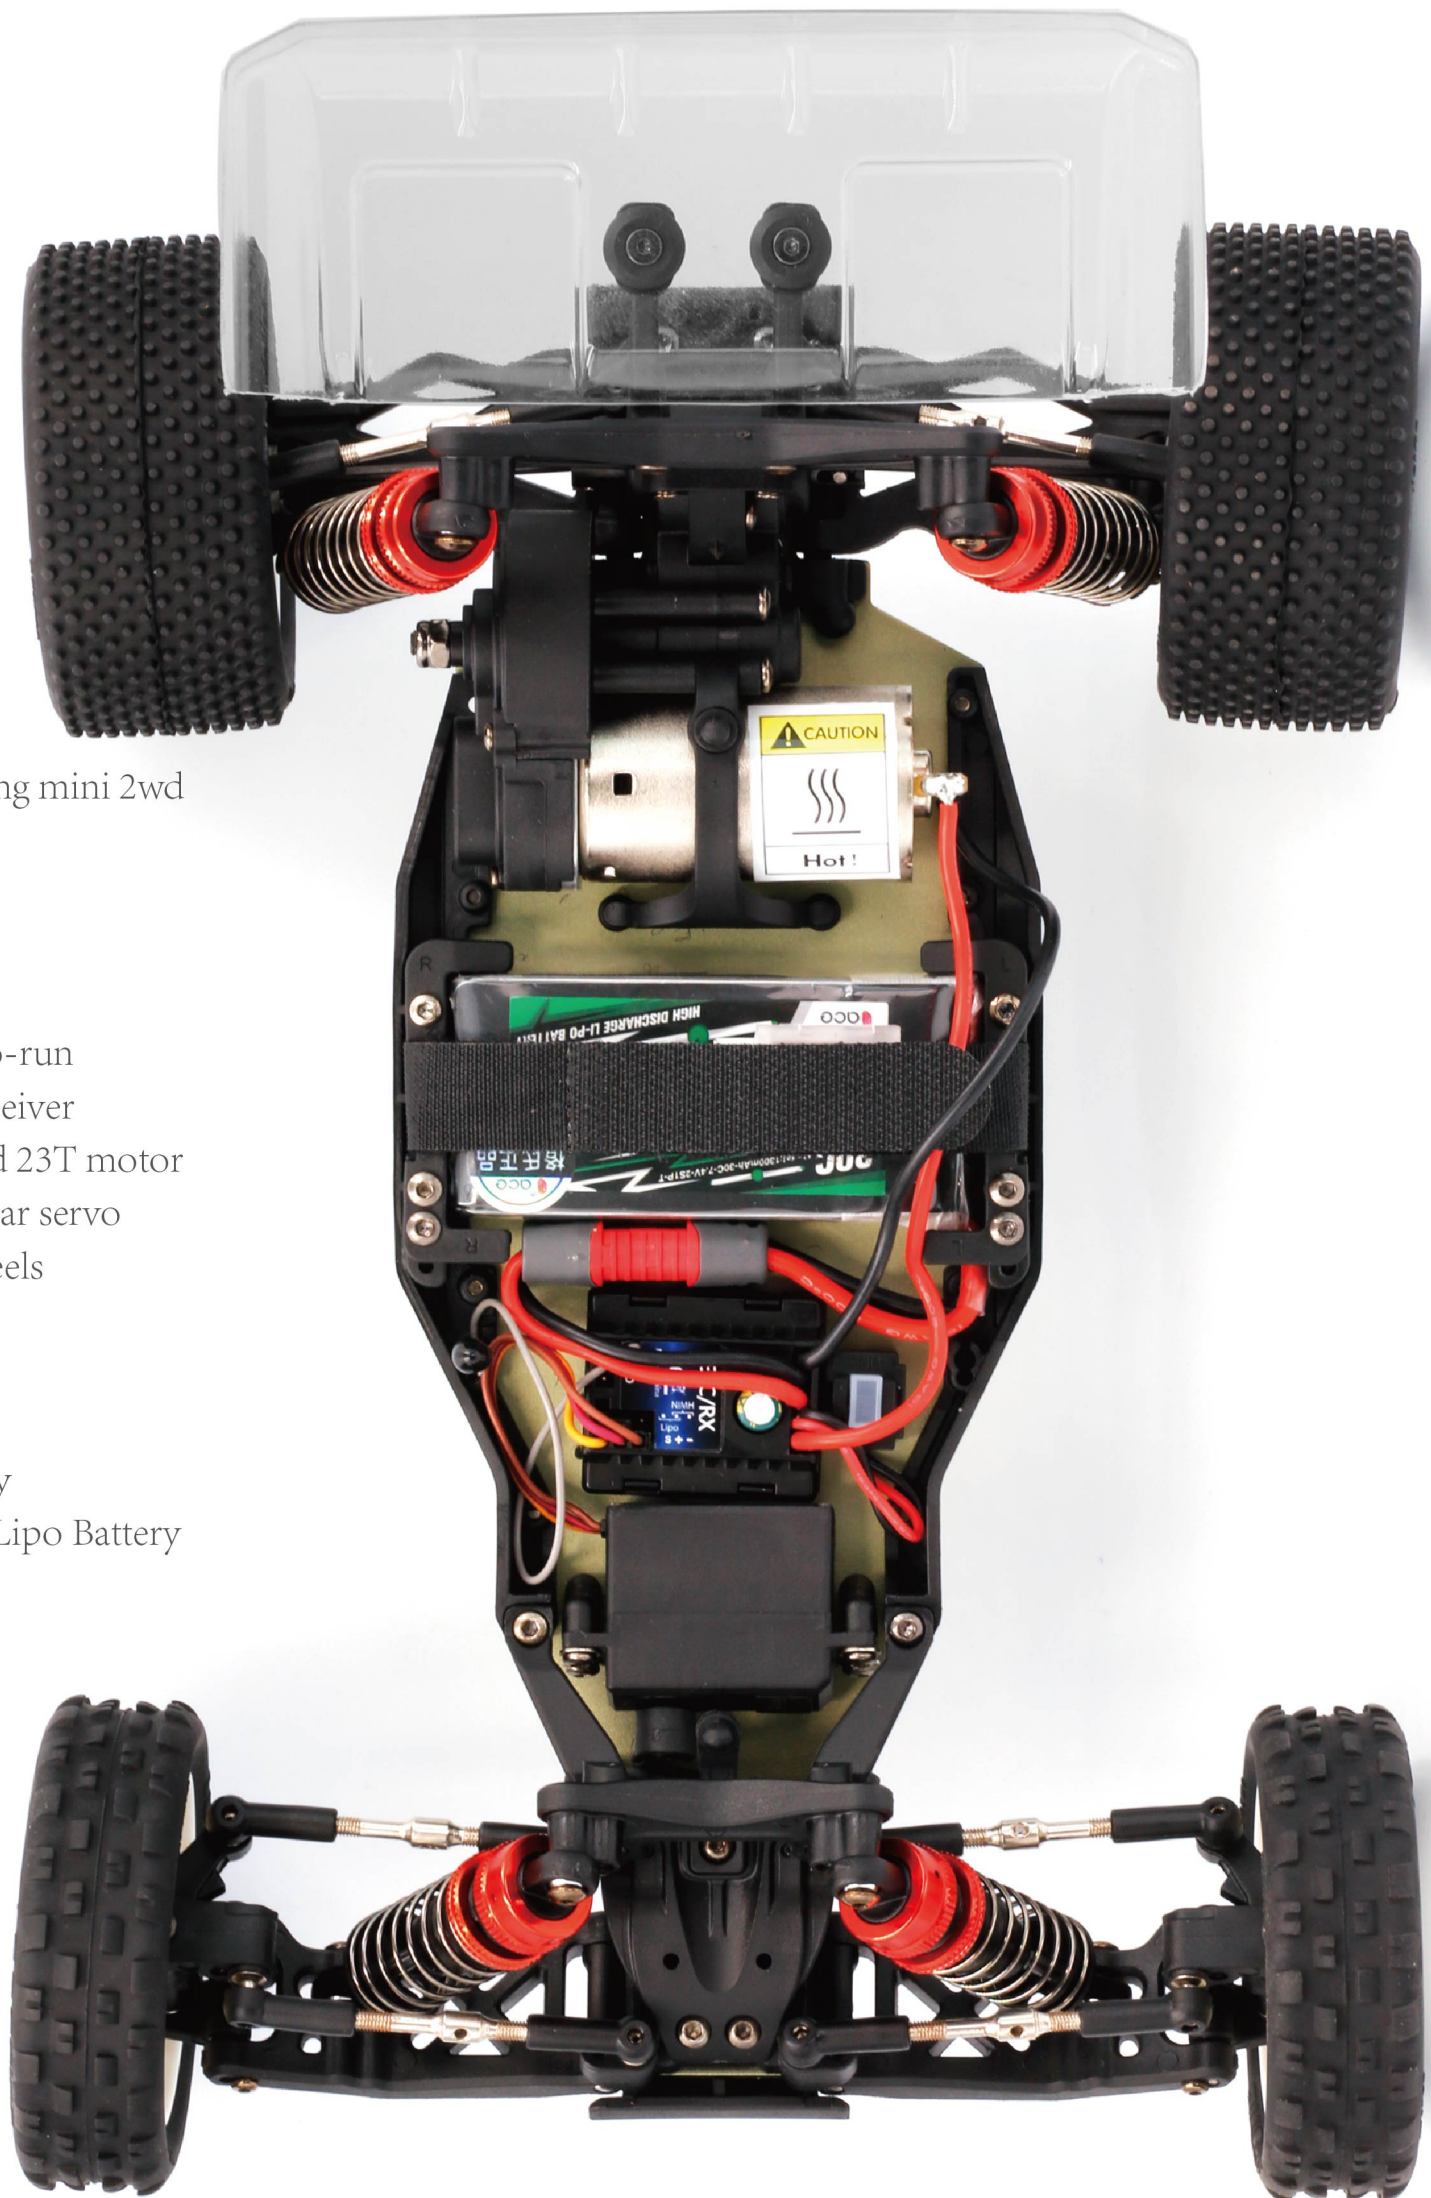

# BHC-1

1/14 2WD ELECTRIC RACING BUGGY

**1/14**  
**SCALE** **RTR**  
READY TO RUN

IMAGE SHOWS FINISHED MODEL MODEL MAY VARY FROM IMAGE ON BOX

# BHG-1

1/14 2WD ELECTRIC RACING BUGGY

1/14  
SCALE **RTR**  
READY TO RUN

**LCRACING**  
RADIO CONTROLLED BUGGIES

WWW.LCRACING.NET / @SmallCarBigFun @LC Racing.EMB

## Features

1. Designed specifically for racing mini 2wd
2. Mid Motor Configuration
3. Battery Strap easy and secure
4. Aluminum Chassis
5. Threaded Oil Filled Shocks
6. Fully assembled and ready-to-run
7. Turbo hobby 2 in 1 ESC/Receiver
8. LC Racing Brushed 390-sized 23T motor
9. Batan Digital D116F metal gear servo
10. Mini Pin tires with Dish Wheels
11. Full Ball Bearings
12. Direct Servo steering
13. Waterproof ESC/Receiver
14. Racing Suspension Geometry
15. Gens Ace 1300mAh 2S 20A Lipo Battery and USB 0.5A Charger
16. Option Parts Availability
17. Two Color Options

Length 305mm      12in  
Width 195mm      7.677in  
Height 110mm      4.33in  
Ride Height 20 mm   0.8in  
Wheelbase 210mm   8.2677