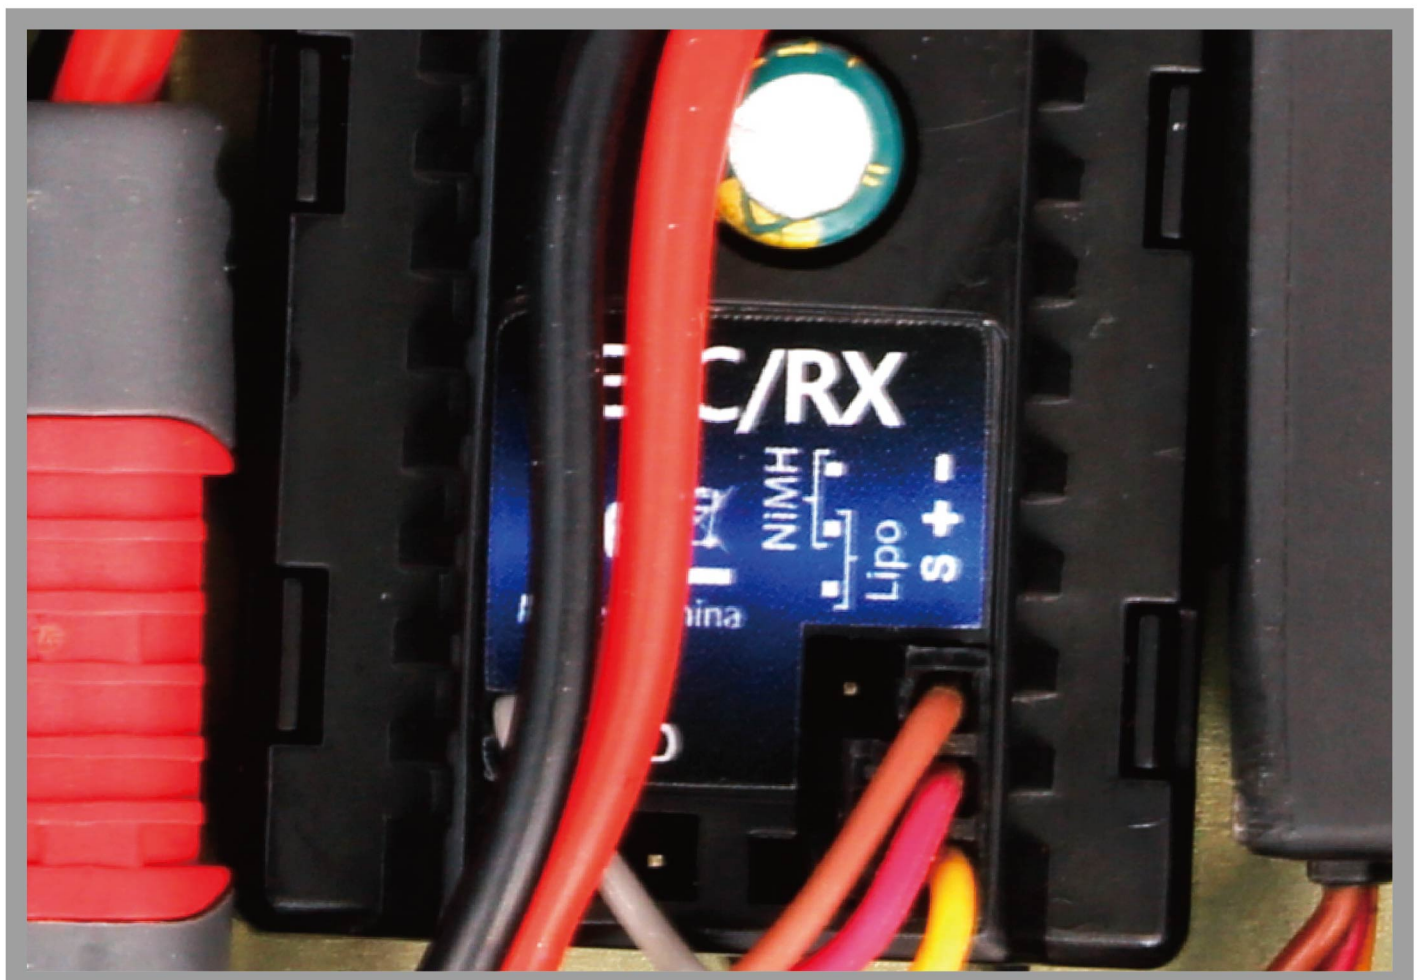

Waterproof ESC/Receiver

The LC Racing mini 2wd buggy comes with waterproof esc/receiver, so you can drive in any conditions with no problems.