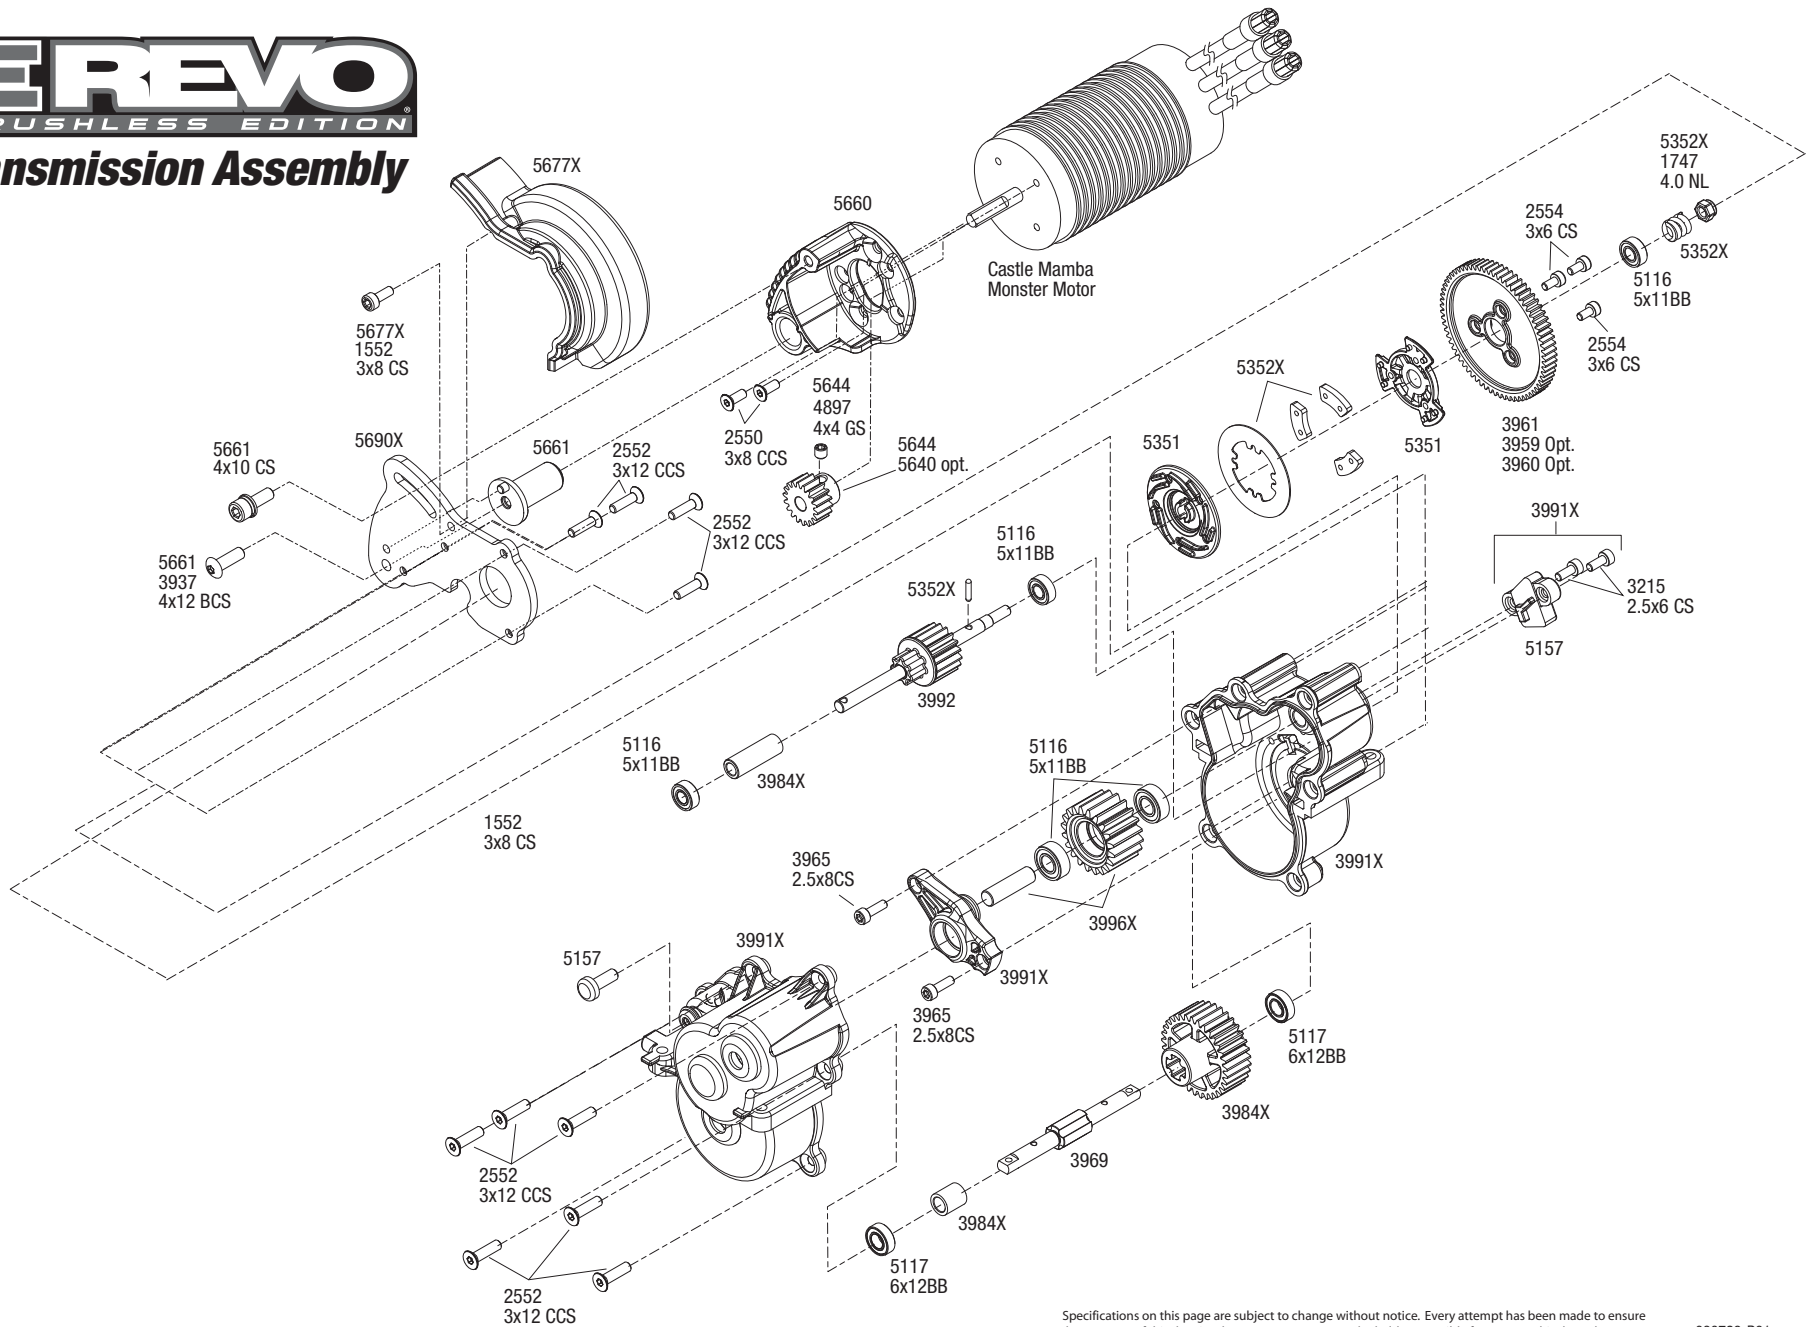

EREVO

BRUSHLESS EDITION

Transmission Assembly