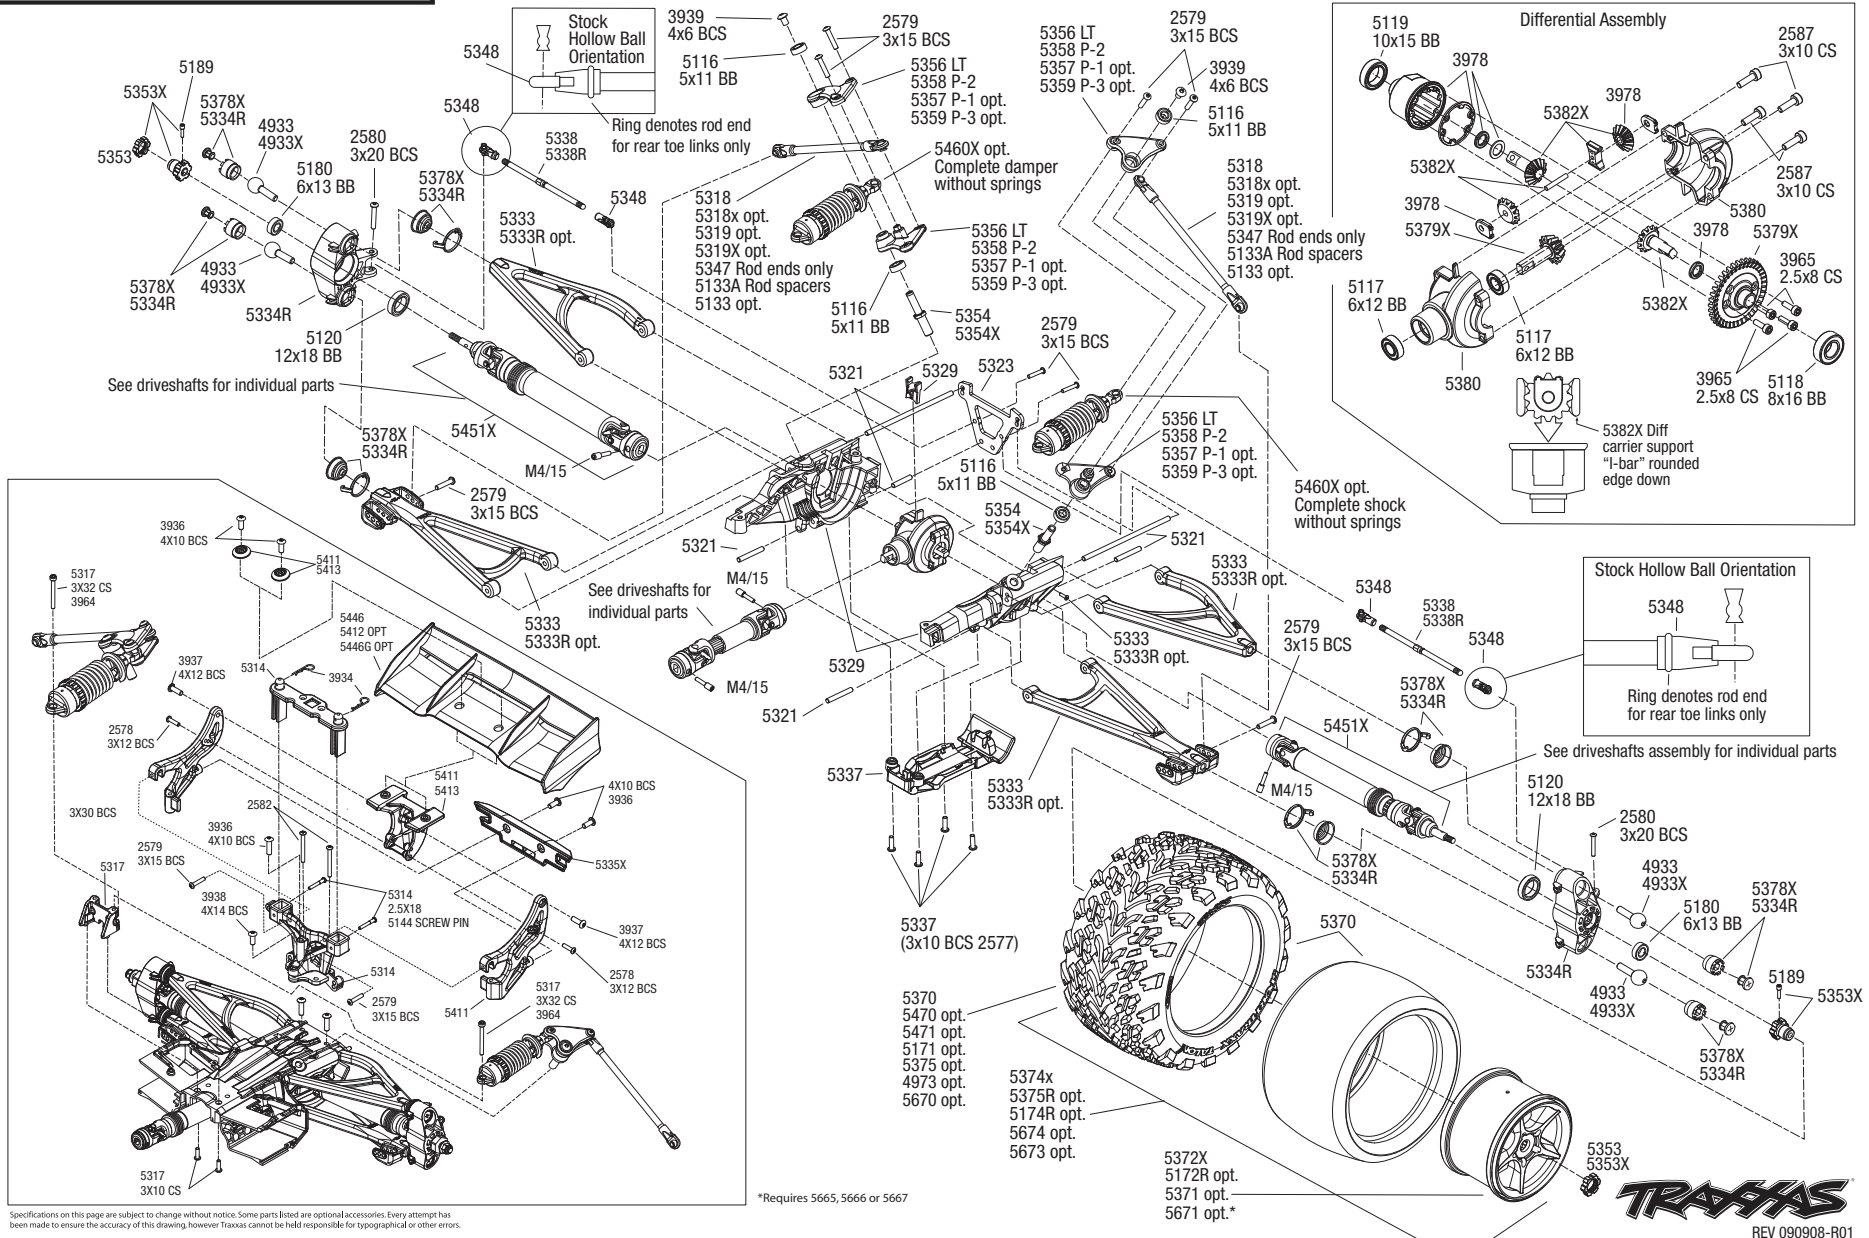

*Requires 5665, 5666 or 5667