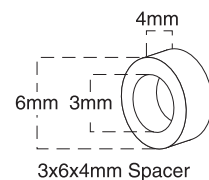

TRX3.3™ RACING ENGINE

Engine Assembly

* Nitro Stampede comes equipped with Pro .15™ engine.

** 4609 5x10x4 BB for 4118; 2728 5x8x4 BB for 4116

Form 33ENGEXP REV 051221
Specifications on this page are subject to change without notice.
Every attempt has been made to ensure the accuracy of this drawing, however Traxxas cannot be held responsible for typographical or other errors.