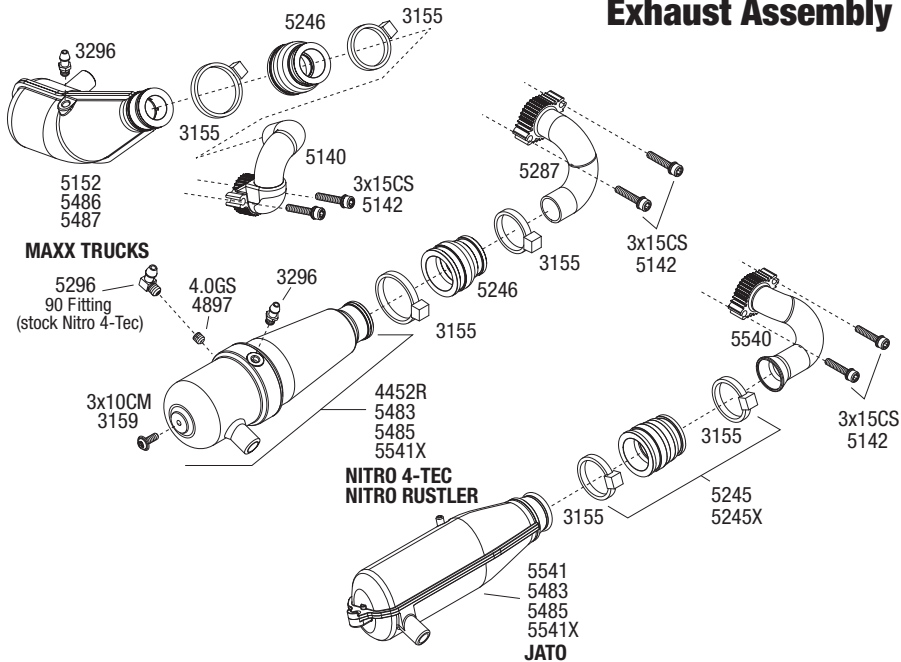

Crankshaft Assembly

Air Filter Assembly

Pull Start Assembly

Exhaust Assembly

EZ-Start Assembly

5270R - Complete EZ-Start System.

Includes drive unit, controller and wiring harness.

*Part 5211R (roller clutch) not included with complete starter assembly packages.