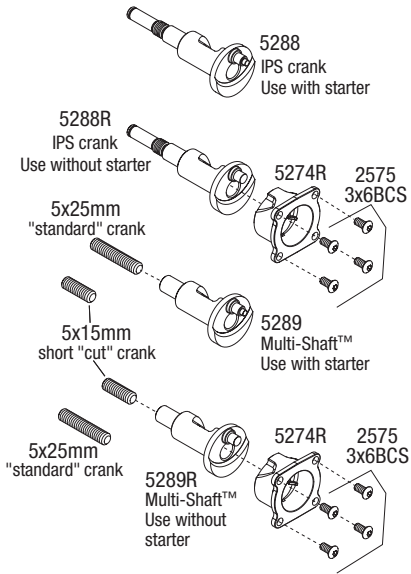

Crankshaft Assembly