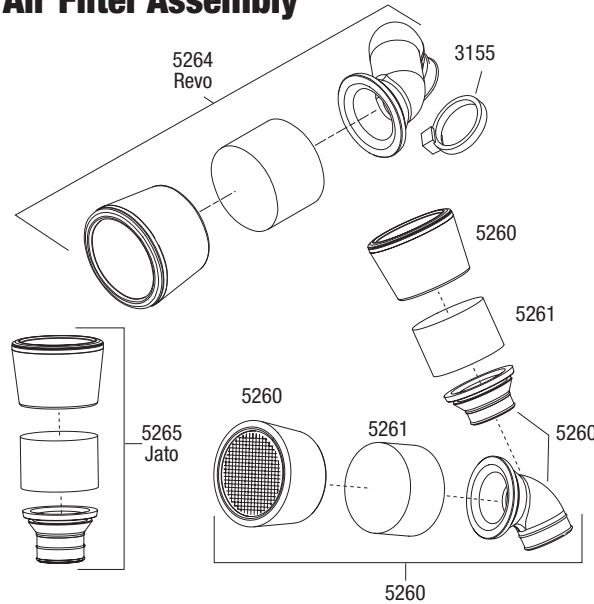

Air Filter Assembly

Pull Start Assembly

Exhaust Assembly