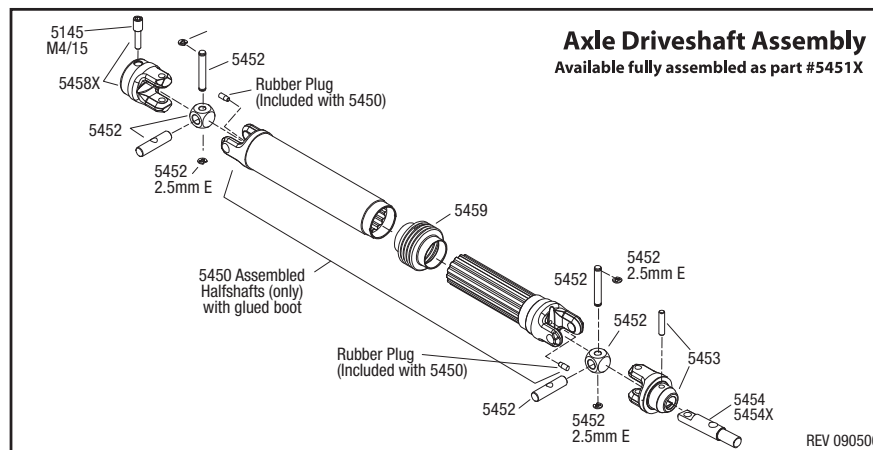

Abbreviations

	CCS	Countersunk Cap Screw
	CS	Cap Screw
	FCS	Flathead Cap Screw
	BCS	Buttonhead Cap Screw
	CM	Countersunk Machine Screw
	RM	Roundhead Machine Screw
	WM	Washerhead Machine Screw
	SS	Shoulder Screw
	CST	Countersunk Self-tapping Screw
	RST	Roundhead Self-tapping Screw
	WST	Washerhead Self-tapping Screw
	FN	Flange Nut
	NL	Nylon Locknut
	PB	Plastic Bushing
	GS	Set (Grub) Screw
	PW	Plastic Washer
	AS	Aluminum Spacer
	TW	Teflon Washer
	MW	Metal Washer
	E	E-Clip
	SW	Split Washer
	BB	Ball Bearing
	OB	Oilite Bushing
	NRB	Needle Roller Bearing
	ELW	External Lock Washer

TRX3.3™ RACING ENGINE

Engine Assembly

* Nitro Stampede comes equipped with Pro .15™ engine.

** 4609 5x10x4 BB for 4118; 2728 5x8x4 BB for 4116

Form 33ENGEXP REV 051221
Specifications on this page are subject to change without notice.
Every attempt has been made to ensure the accuracy of this drawing, however Traxxas cannot be held responsible for typographical or other errors.

Includes drive unit, controller and wiring harness.

*Part 5211R (roller clutch) not included with complete starter assembly packages.