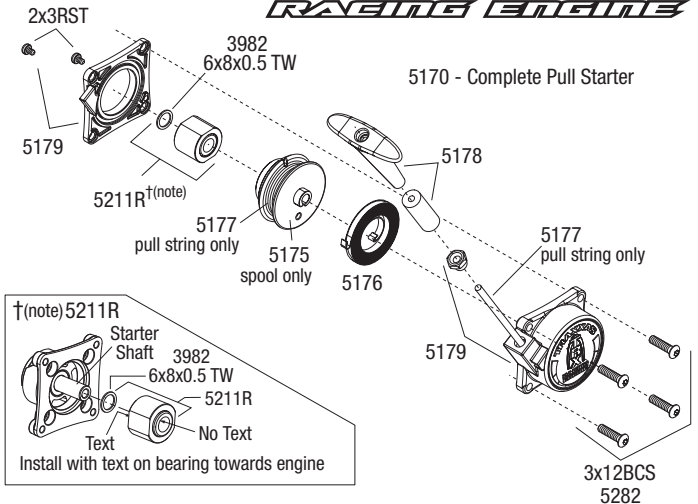

Air Filter Assembly

Pull Start Assembly

Exhaust Assembly