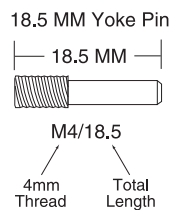

Abbreviations

	CCS	Countersunk Cap Screw
	CS	Cap Screw
	FCS	Flathead Cap Screw
	BCS	Buttonhead Cap Screw
	CM	Countersunk Machine Screw
	RM	Roundhead Machine Screw
	WM	Washerhead Machine Screw
	SS	Shoulder Screw
	CST	Countersunk Self-tapping Screw
	RST	Roundhead Self-tapping Screw
	WST	Washerhead Self-tapping Screw
	FN	Flange Nut
	NL	Nylon Locknut
	PB	Plastic Bushing
	GS	Set (Grub) Screw
	PW	Plastic Washer
	AS	Aluminum Spacer
	TW	Teflon Washer
	MW	Metal Washer
	E	E-Clip
	SW	Split Washer
	BB	Ball Bearing
	OB	Oilite Bushing
	NRB	Needle Roller Bearing
	ELW	External Lock Washer

TRX3.3™ RACING ENGINE

Engine Assembly

* Nitro Stampede comes equipped with Pro .15™ engine.

** 4609 5x10x4 BB for 4118; 2728 5x8x4 BB for 4116

Form 33ENGEXP REV 051221
Specifications on this page are subject to change without notice.
Every attempt has been made to ensure the accuracy of this drawing, however Traxxas cannot be held responsible for typographical or other errors.