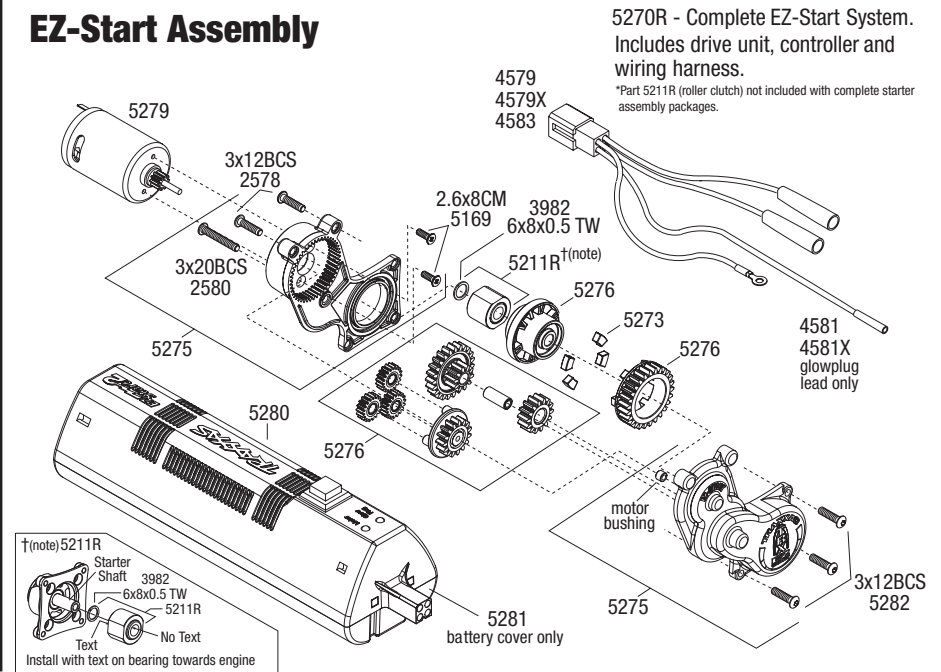

EZ-Start Assembly

5270R - Complete EZ-Start System.

Includes drive unit, controller and wiring harness.

*Part 5211R (roller clutch) not included with complete starter assembly packages.