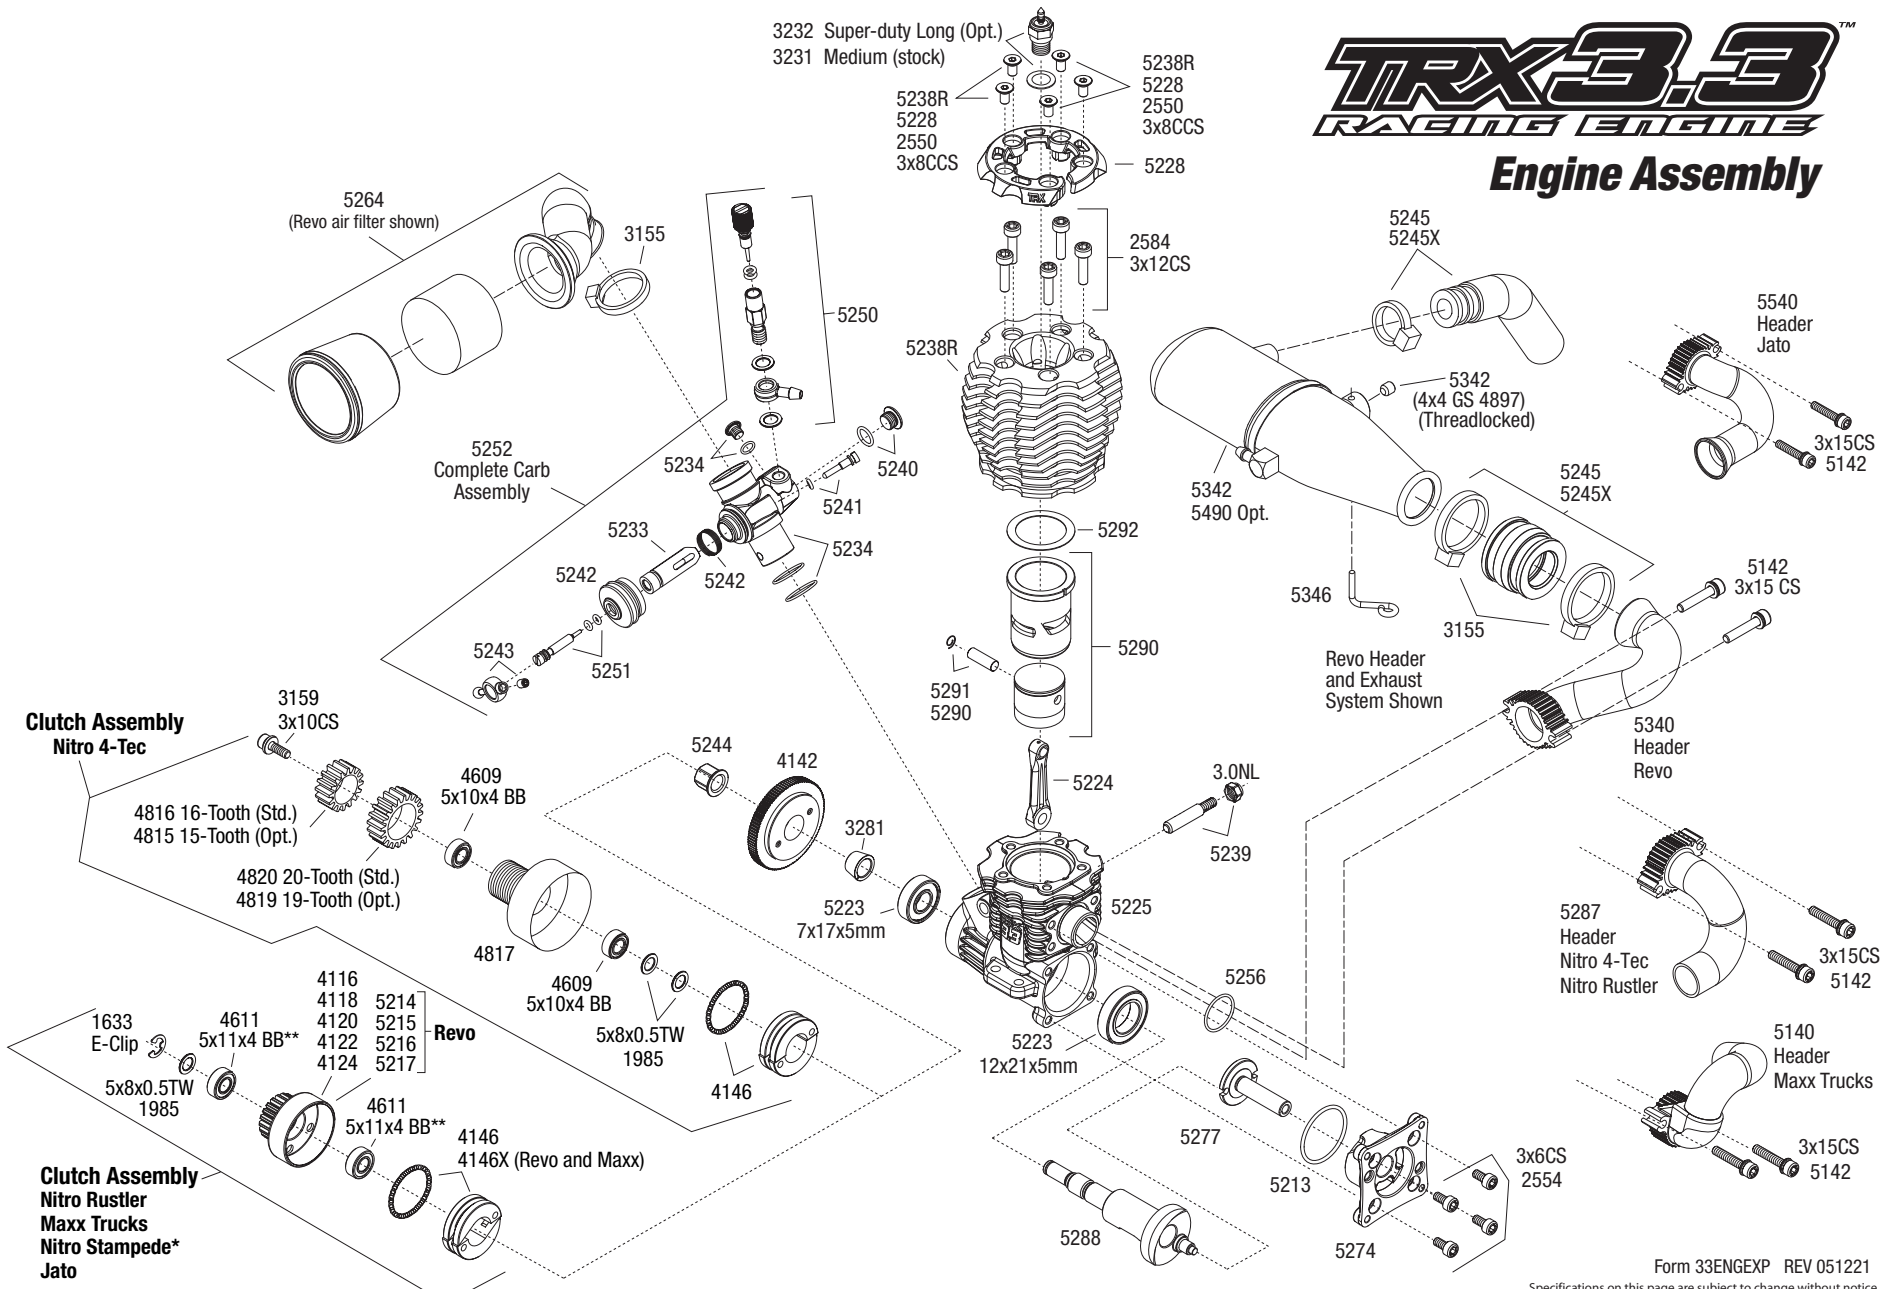

Abbreviations

	CCS	Countersunk Cap Screw
	CS	Cap Screw
	FCS	Flathead Cap Screw
	BCS	Buttonhead Cap Screw
	CM	Countersunk Machine Screw
	RM	Roundhead Machine Screw
	WM	Washerhead Machine Screw
	SS	Shoulder Screw
	CST	Countersunk Self-tapping Screw
	RST	Roundhead Self-tapping Screw
	WST	Washerhead Self-tapping Screw
	FN	Flange Nut
	NL	Nylon Locknut
	PB	Plastic Bushing
	GS	Set (Grub) Screw
	PW	Plastic Washer
	AS	Aluminum Spacer
	TW	Teflon Washer
	MW	Metal Washer
	E	E-Clip
	SW	Split Washer
	BB	Ball Bearing
	OB	Oilite Bushing
	NRB	Needle Roller Bearing
	ELW	External Lock Washer

TRX3.3™ RACING ENGINE

Engine Assembly

* Nitro Stampede comes equipped with Pro .15™ engine.

** 4609 5x10x4 BB for 4118; 2728 5x8x4 BB for 4116

Form 33ENGEXP REV 051221
Specifications on this page are subject to change without notice.
Every attempt has been made to ensure the accuracy of this drawing, however Traxxas cannot be held responsible for typographical or other errors.

Crankshaft Assembly

Air Filter Assembly

Pull Start Assembly

*Part 5211R (roller clutch) not included with complete starter assembly packages.

Exhaust Assembly

EZ-Start Assembly

5270R - Complete EZ-Start System.

Includes drive unit, controller and wiring harness.

*Part 5211R (roller clutch) not included with complete starter assembly packages.