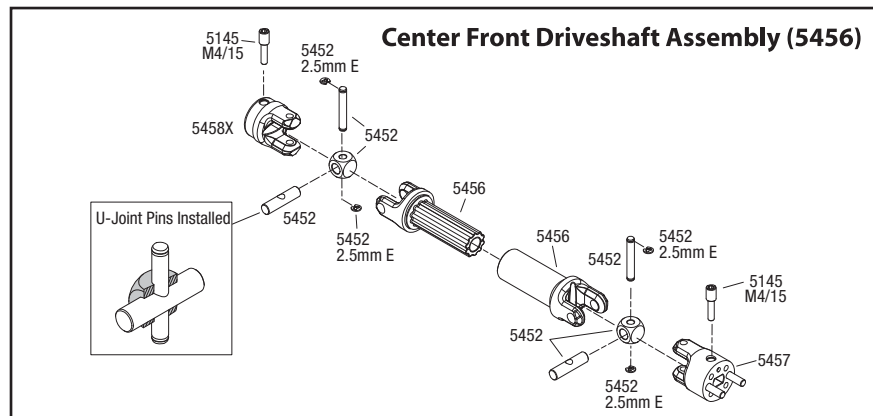

Abbreviations

	CCS	Countersunk Cap Screw
	CS	Cap Screw
	FCS	Flathead Cap Screw
	BCS	Buttonhead Cap Screw
	CM	Countersunk Machine Screw
	RM	Roundhead Machine Screw
	WM	Washerhead Machine Screw
	SS	Shoulder Screw
	CST	Countersunk Self-tapping Screw
	RST	Roundhead Self-tapping Screw
	WST	Washerhead Self-tapping Screw
	FN	Flange Nut
	NL	Nylon Locknut
	PB	Plastic Bushing
	GS	Set (Grub) Screw
	PW	Plastic Washer
	AS	Aluminum Spacer
	TW	Teflon Washer
	MW	Metal Washer
	E	E-Clip
	SW	Split Washer
	BB	Ball Bearing
	OB	Oilite Bushing
	NRB	Needle Roller Bearing
	ELW	External Lock Washer

TRX3.3™ RACING ENGINE

Engine Assembly

* Nitro Stampede comes equipped with Pro .15™ engine.

** 4609 5x10x4 BB for 4118; 2728 5x8x4 BB for 4116

Form 33ENGEXP REV 051221
Specifications on this page are subject to change without notice.
Every attempt has been made to ensure the accuracy of this drawing, however Traxxas cannot be held responsible for typographical or other errors.

Includes drive unit, controller and wiring harness.

*Part 5211R (roller clutch) not included with complete starter assembly packages.