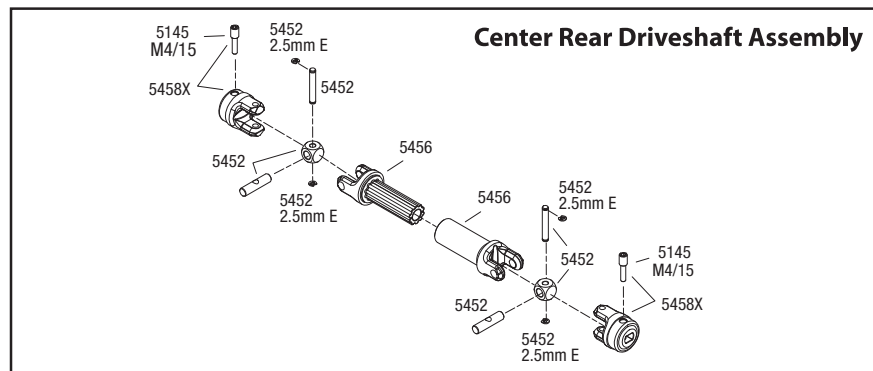

Abbreviations

	CCS	Countersunk Cap Screw
	CS	Cap Screw
	FCS	Flathead Cap Screw
	BCS	Buttonhead Cap Screw
	CM	Countersunk Machine Screw
	RM	Roundhead Machine Screw
	WM	Washerhead Machine Screw
	SS	Shoulder Screw
	CST	Countersunk Self-tapping Screw
	RST	Roundhead Self-tapping Screw
	WST	Washerhead Self-tapping Screw
	FN	Flange Nut
	NL	Nylon Locknut
	PB	Plastic Bushing
	GS	Set (Grub) Screw
	PW	Plastic Washer
	AS	Aluminum Spacer
	TW	Teflon Washer
	MW	Metal Washer
	E	E-Clip
	SW	Split Washer
	BB	Ball Bearing
	OB	Oilite Bushing
	NRB	Needle Roller Bearing
	ELW	External Lock Washer

TRX3.3™ RACING ENGINE

Engine Assembly

* Nitro Stampede comes equipped with Pro .15™ engine.

** 4609 5x10x4 BB for 4118; 2728 5x8x4 BB for 4116

Form 33ENGEXP REV 051221
Specifications on this page are subject to change without notice.
Every attempt has been made to ensure the accuracy of this drawing, however Traxxas cannot be held responsible for typographical or other errors.

Includes drive unit, controller and wiring harness.

*Part 5211R (roller clutch) not included with complete starter assembly packages.