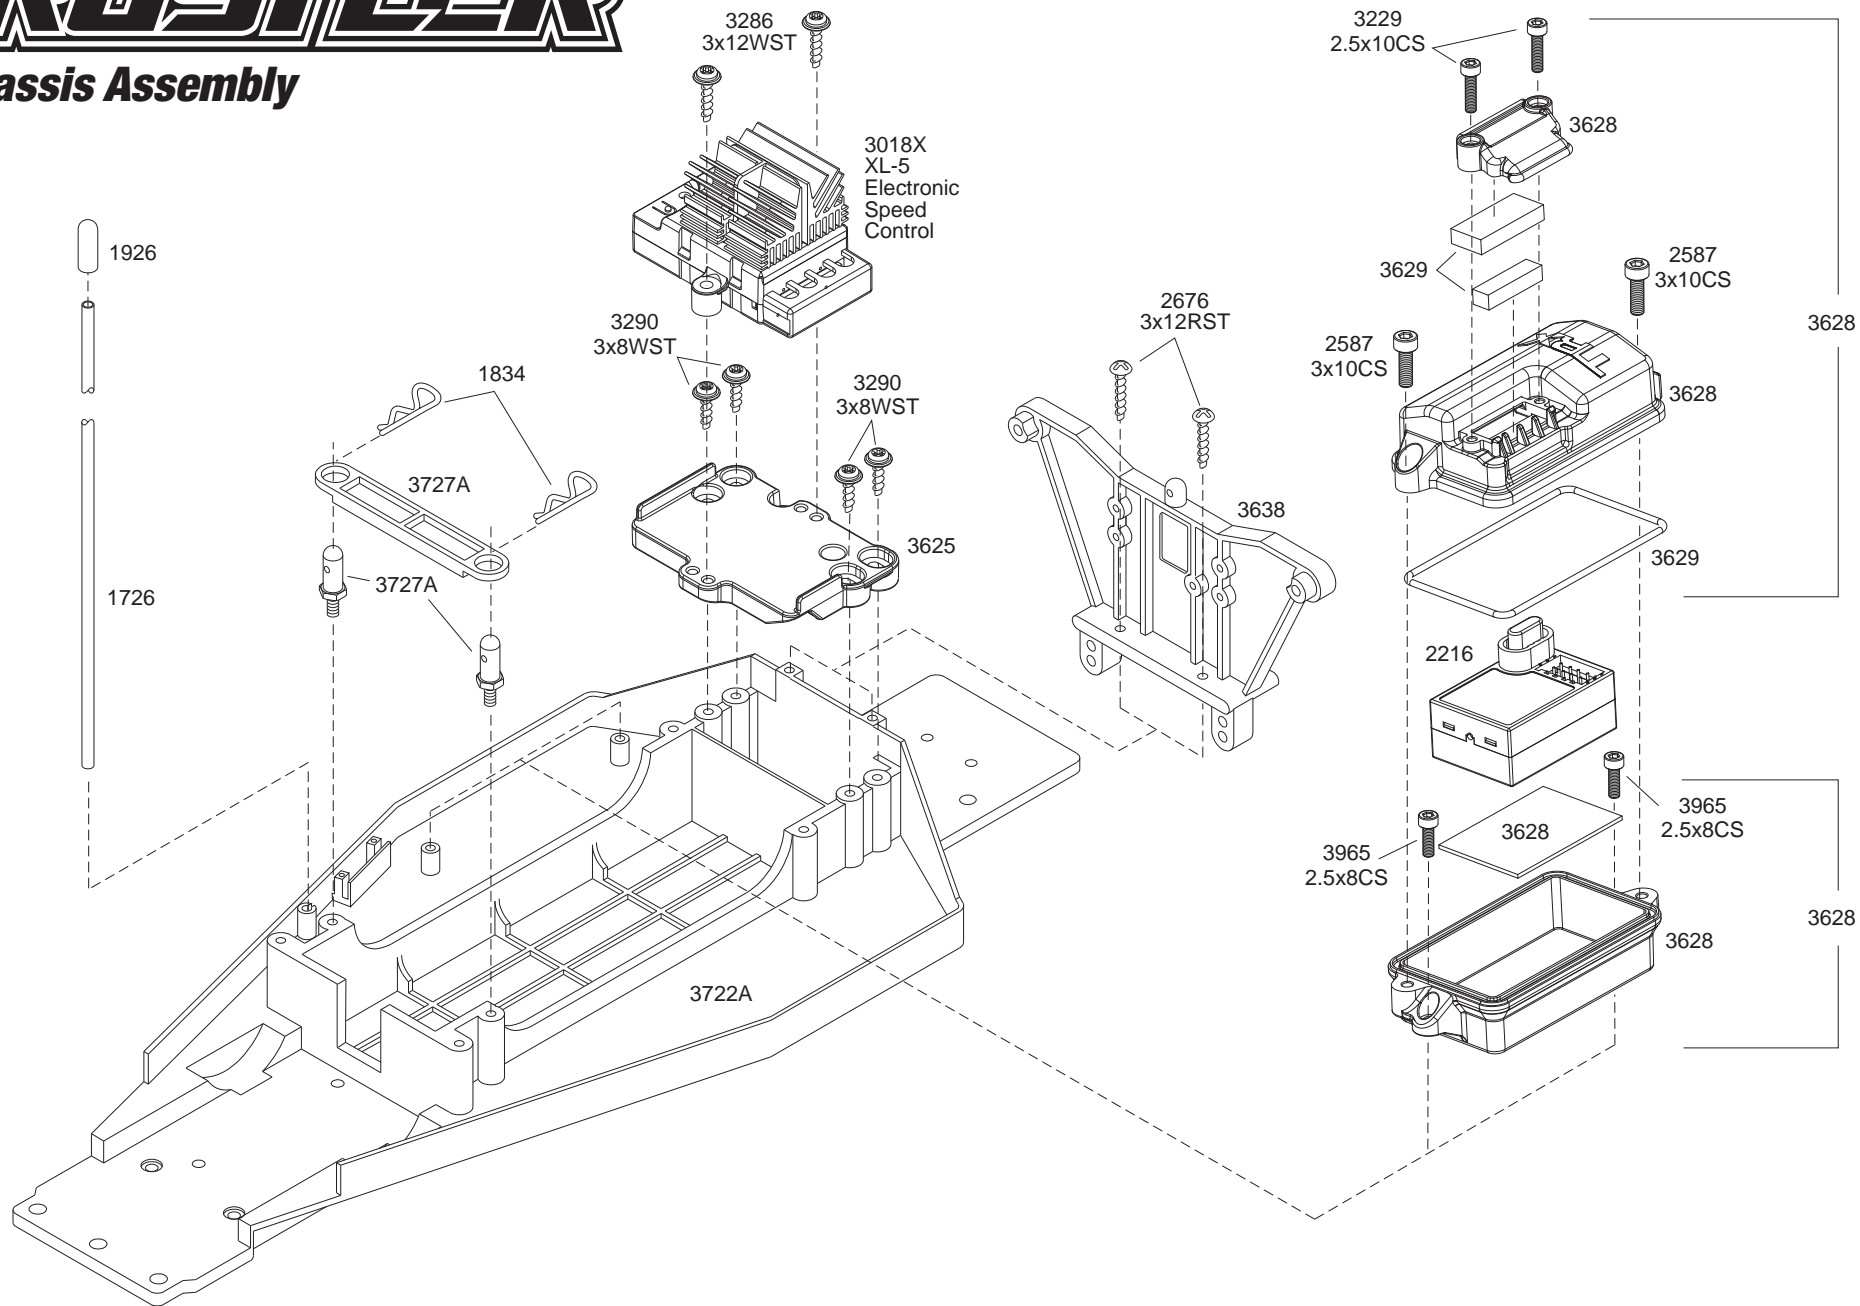

RUSTLER
Front Assembly

RUSTLER

Rear Assembly

REV 081113

Specifications on this page are subject to change without notice. Every attempt has been made to ensure the accuracy of this drawing, however Traxxas cannot be held responsible for typographical or other errors.

RUSTLER

Chassis Assembly

REV 081119

Specifications on this page are subject to change without notice. Every attempt has been made to ensure the accuracy of this drawing, however Traxxas cannot be held responsible for typographical or other errors.

RUSTLER

Transmission Assembly