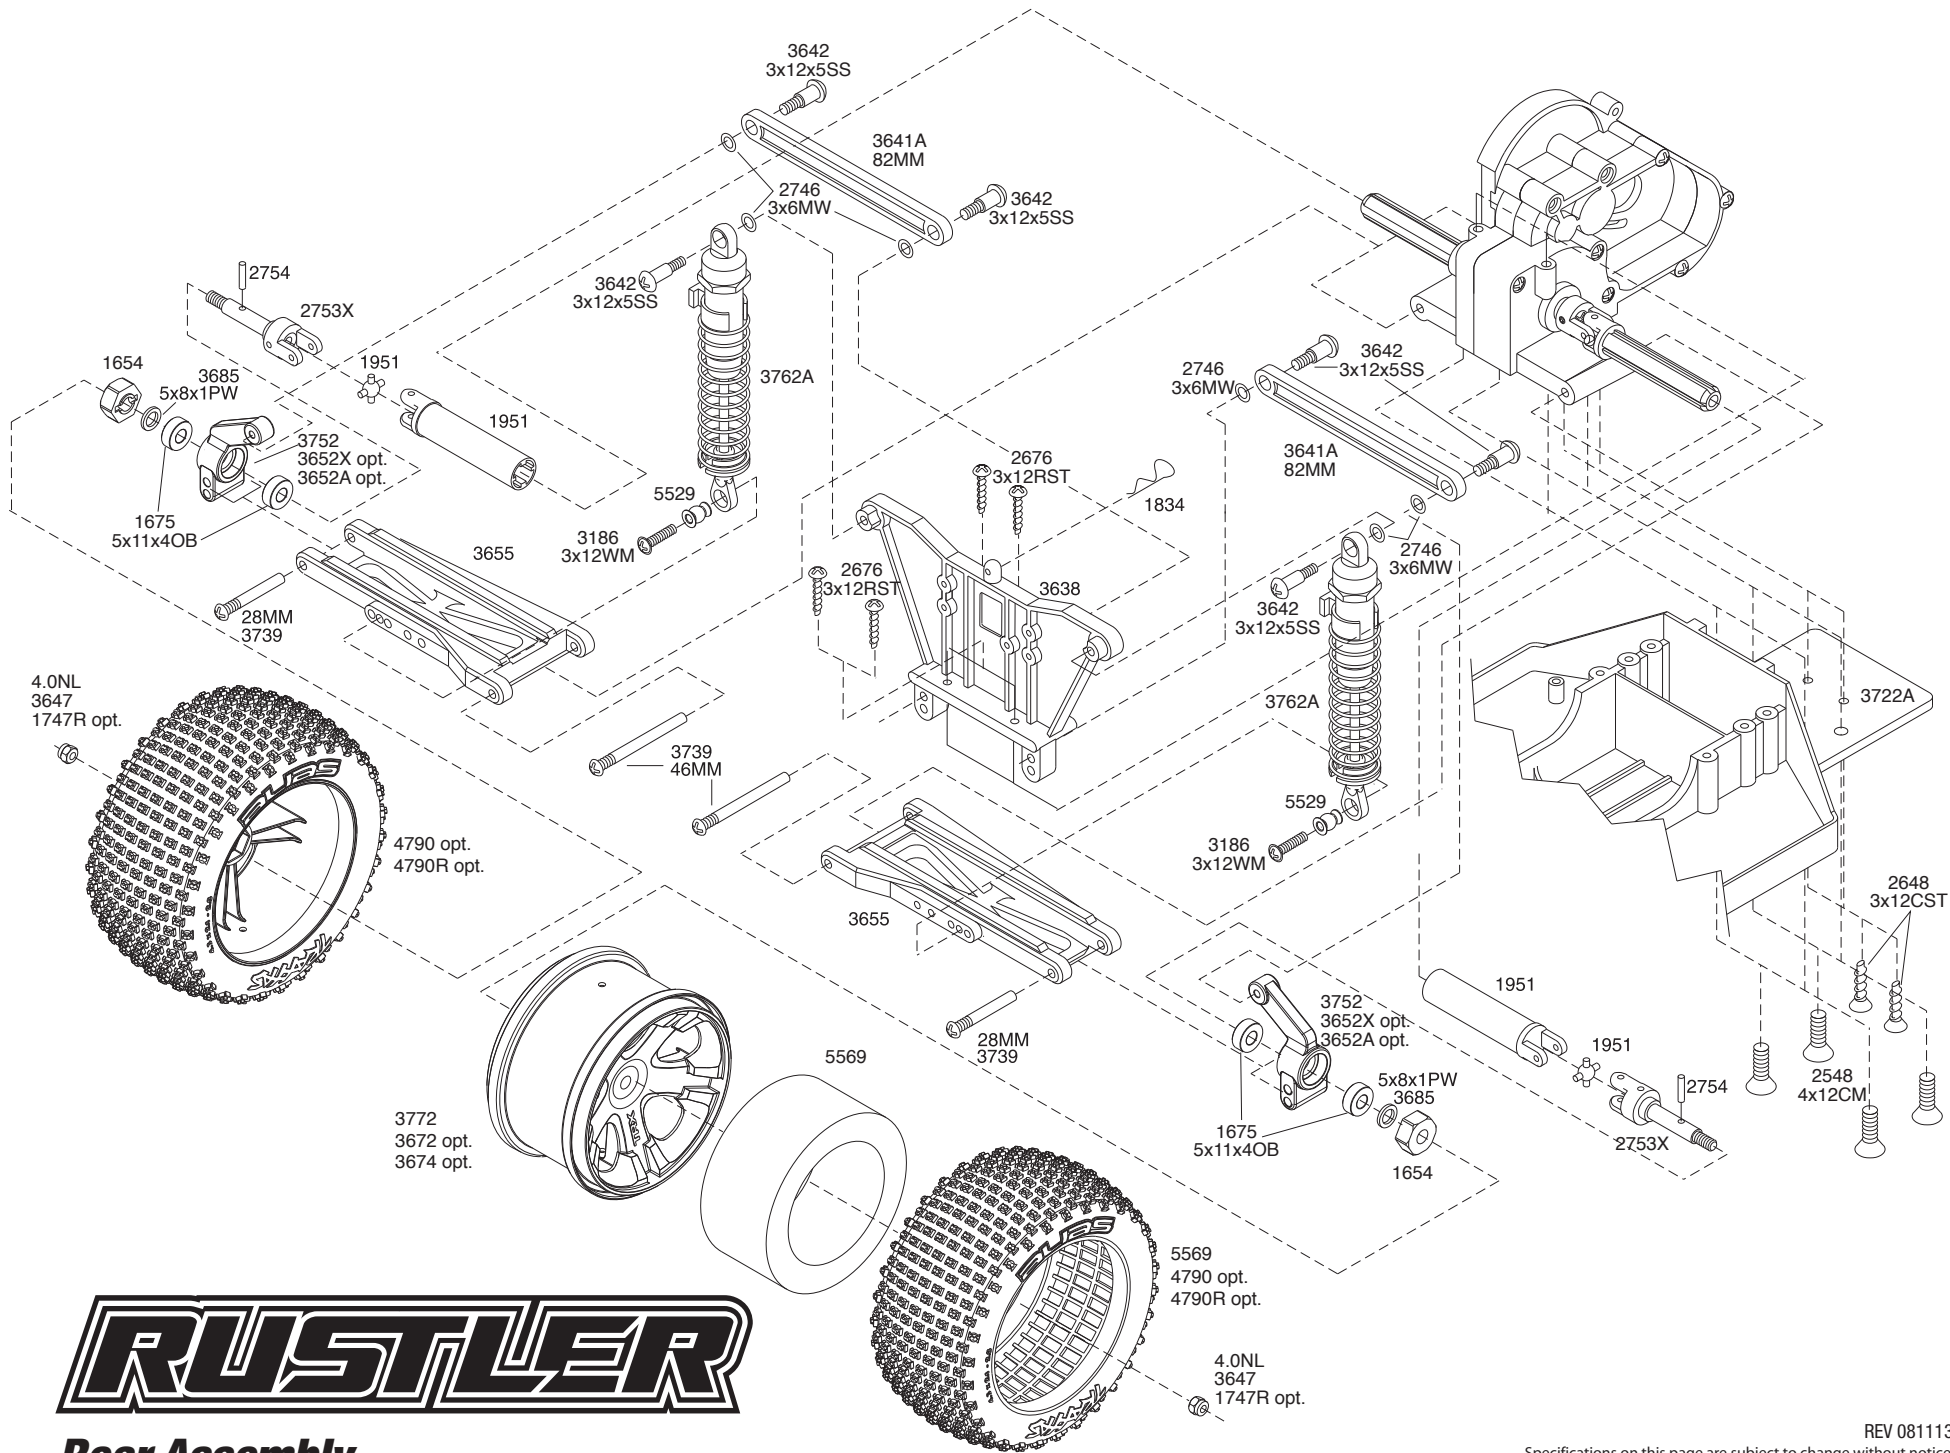

RUSTLER
Front Assembly

RUSTLER

Rear Assembly

REV 081113

Specifications on this page are subject to change without notice. Every attempt has been made to ensure the accuracy of this drawing, however Traxxas cannot be held responsible for typographical or other errors.

RUSTLER

Transmission Assembly