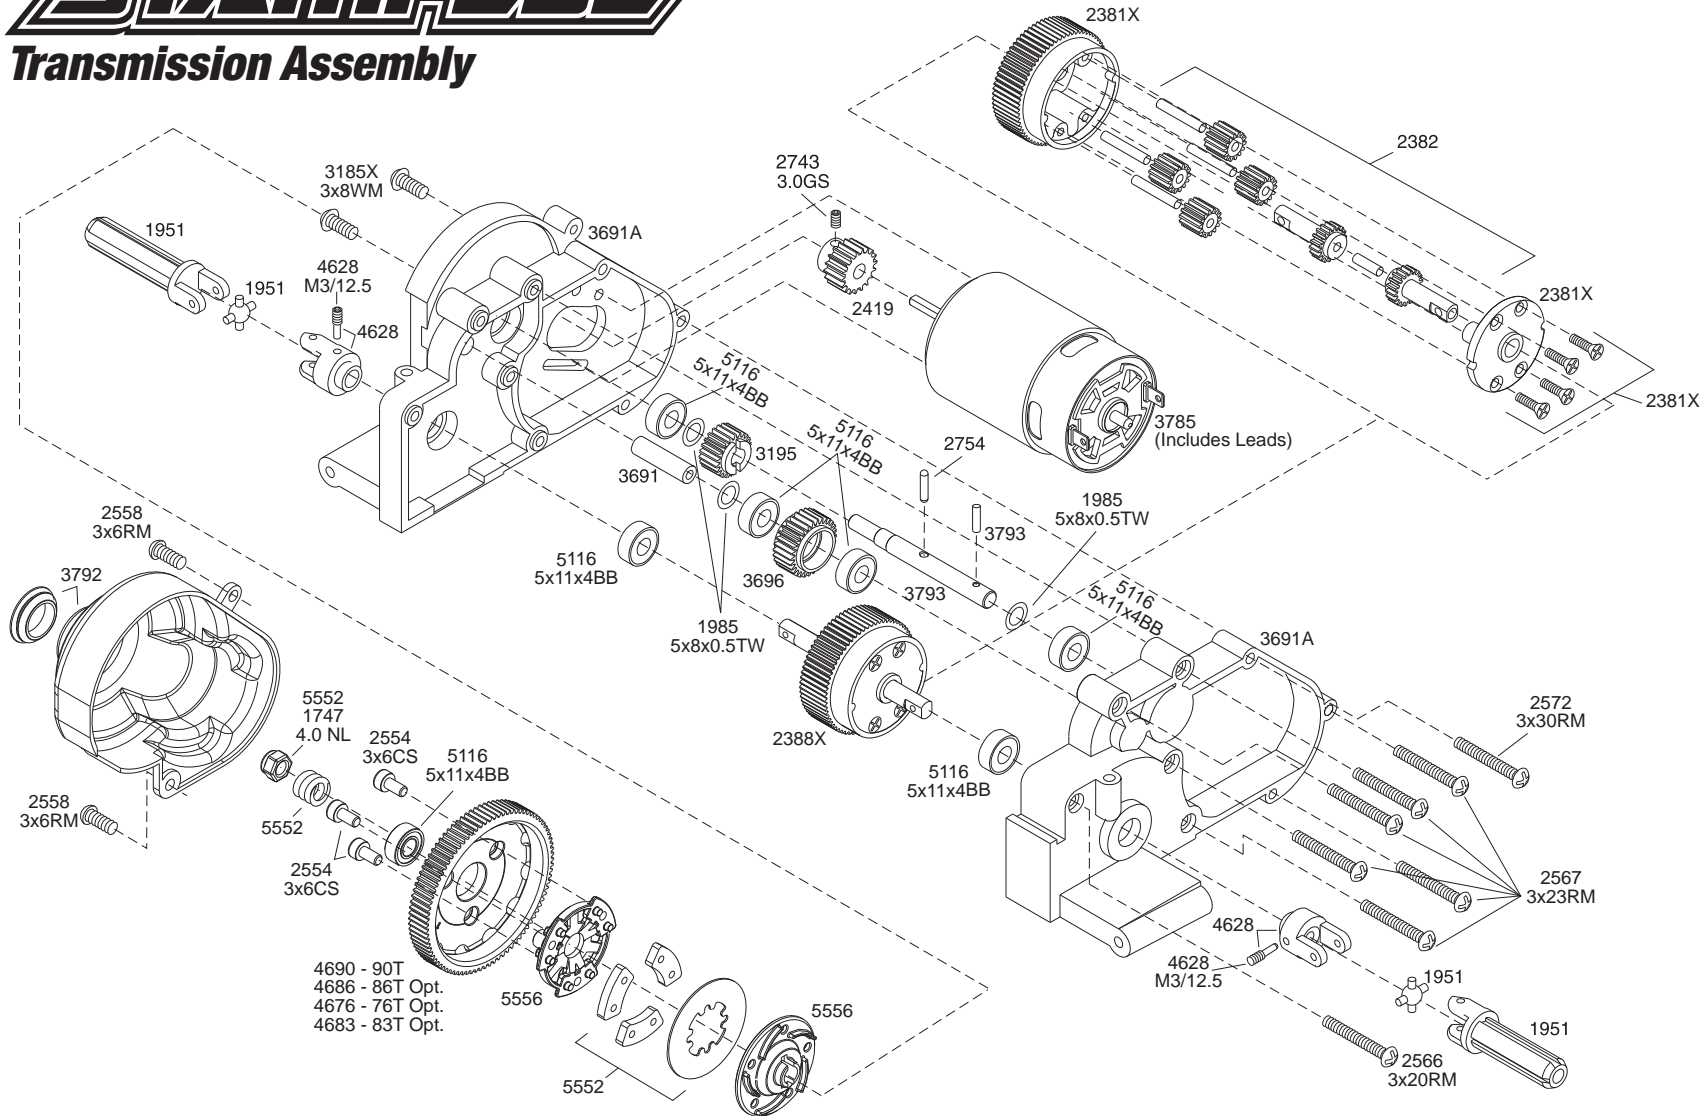

STAMPEDE

Rear Assembly

REV 081113
 Specifications on this page are subject to change without notice.
 Every attempt has been made to ensure the accuracy of this drawing, however Traxxas cannot be held responsible for typographical or other errors.

STAMPEDE

Chassis Assembly

REV 081119

Specifications on this page are subject to change without notice. Every attempt has been made to ensure the accuracy of this drawing, however Traxxas cannot be held responsible for typographical or other errors.

STAMPEDE

Transmission Assembly

REV 081119

Specifications on this page are subject to change without notice.

Every attempt has been made to ensure the accuracy of this drawing, however Traxxas cannot be held responsible for typographical or other errors.