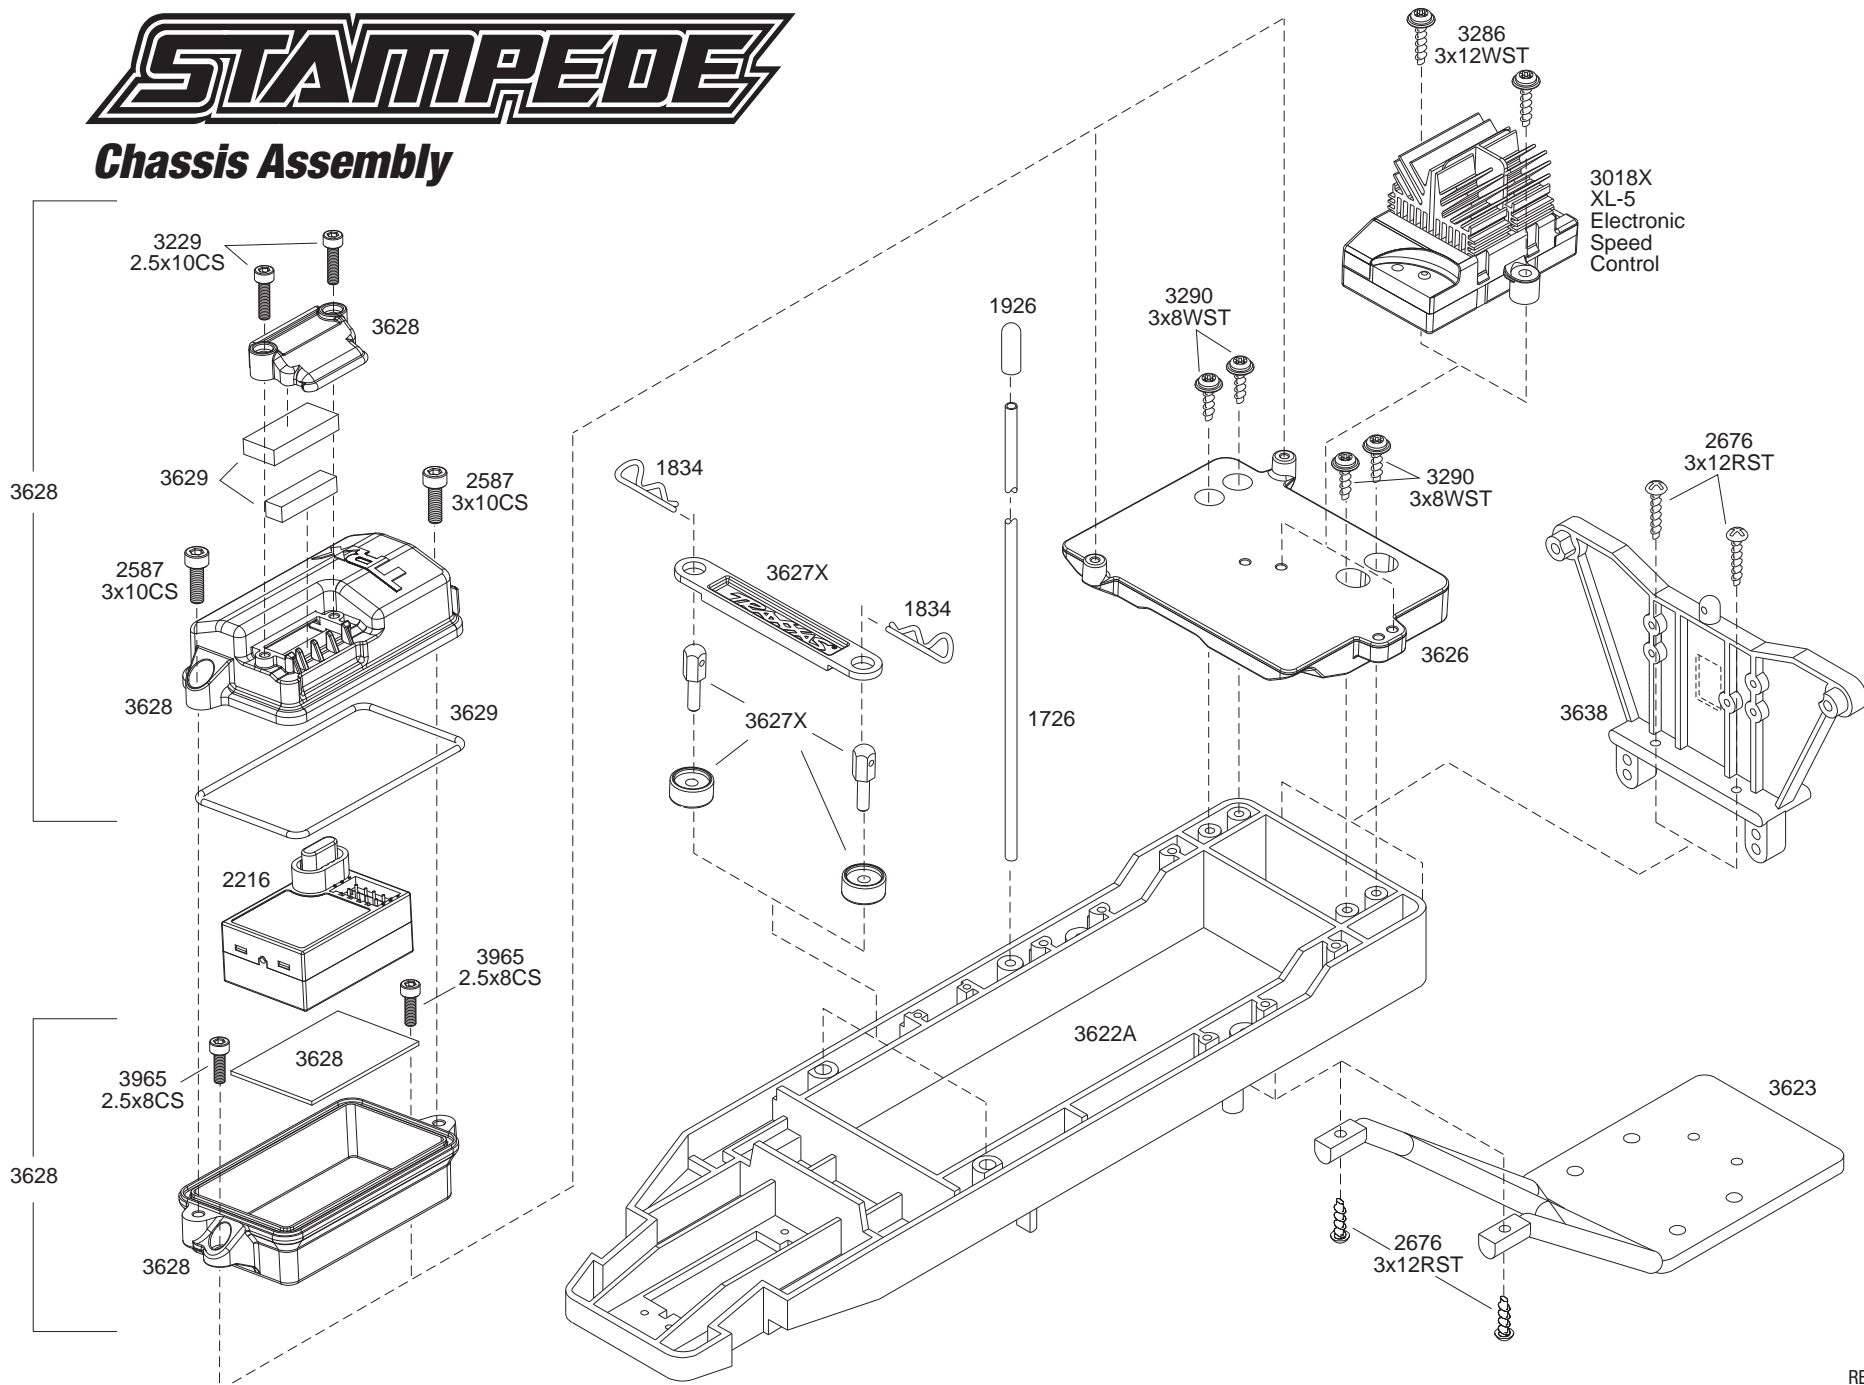

STAMPEDE

Rear Assembly

REV 081113
 Specifications on this page are subject to change without notice.
 Every attempt has been made to ensure the accuracy of this drawing, however Traxxas cannot be held responsible for typographical or other errors.

STAMPEDE

Chassis Assembly

REV 081119

Specifications on this page are subject to change without notice. Every attempt has been made to ensure the accuracy of this drawing, however Traxxas cannot be held responsible for typographical or other errors.

STAMPEDE

Transmission Assembly

REV 081119

Specifications on this page are subject to change without notice.

Every attempt has been made to ensure the accuracy of this drawing, however Traxxas cannot be held responsible for typographical or other errors.