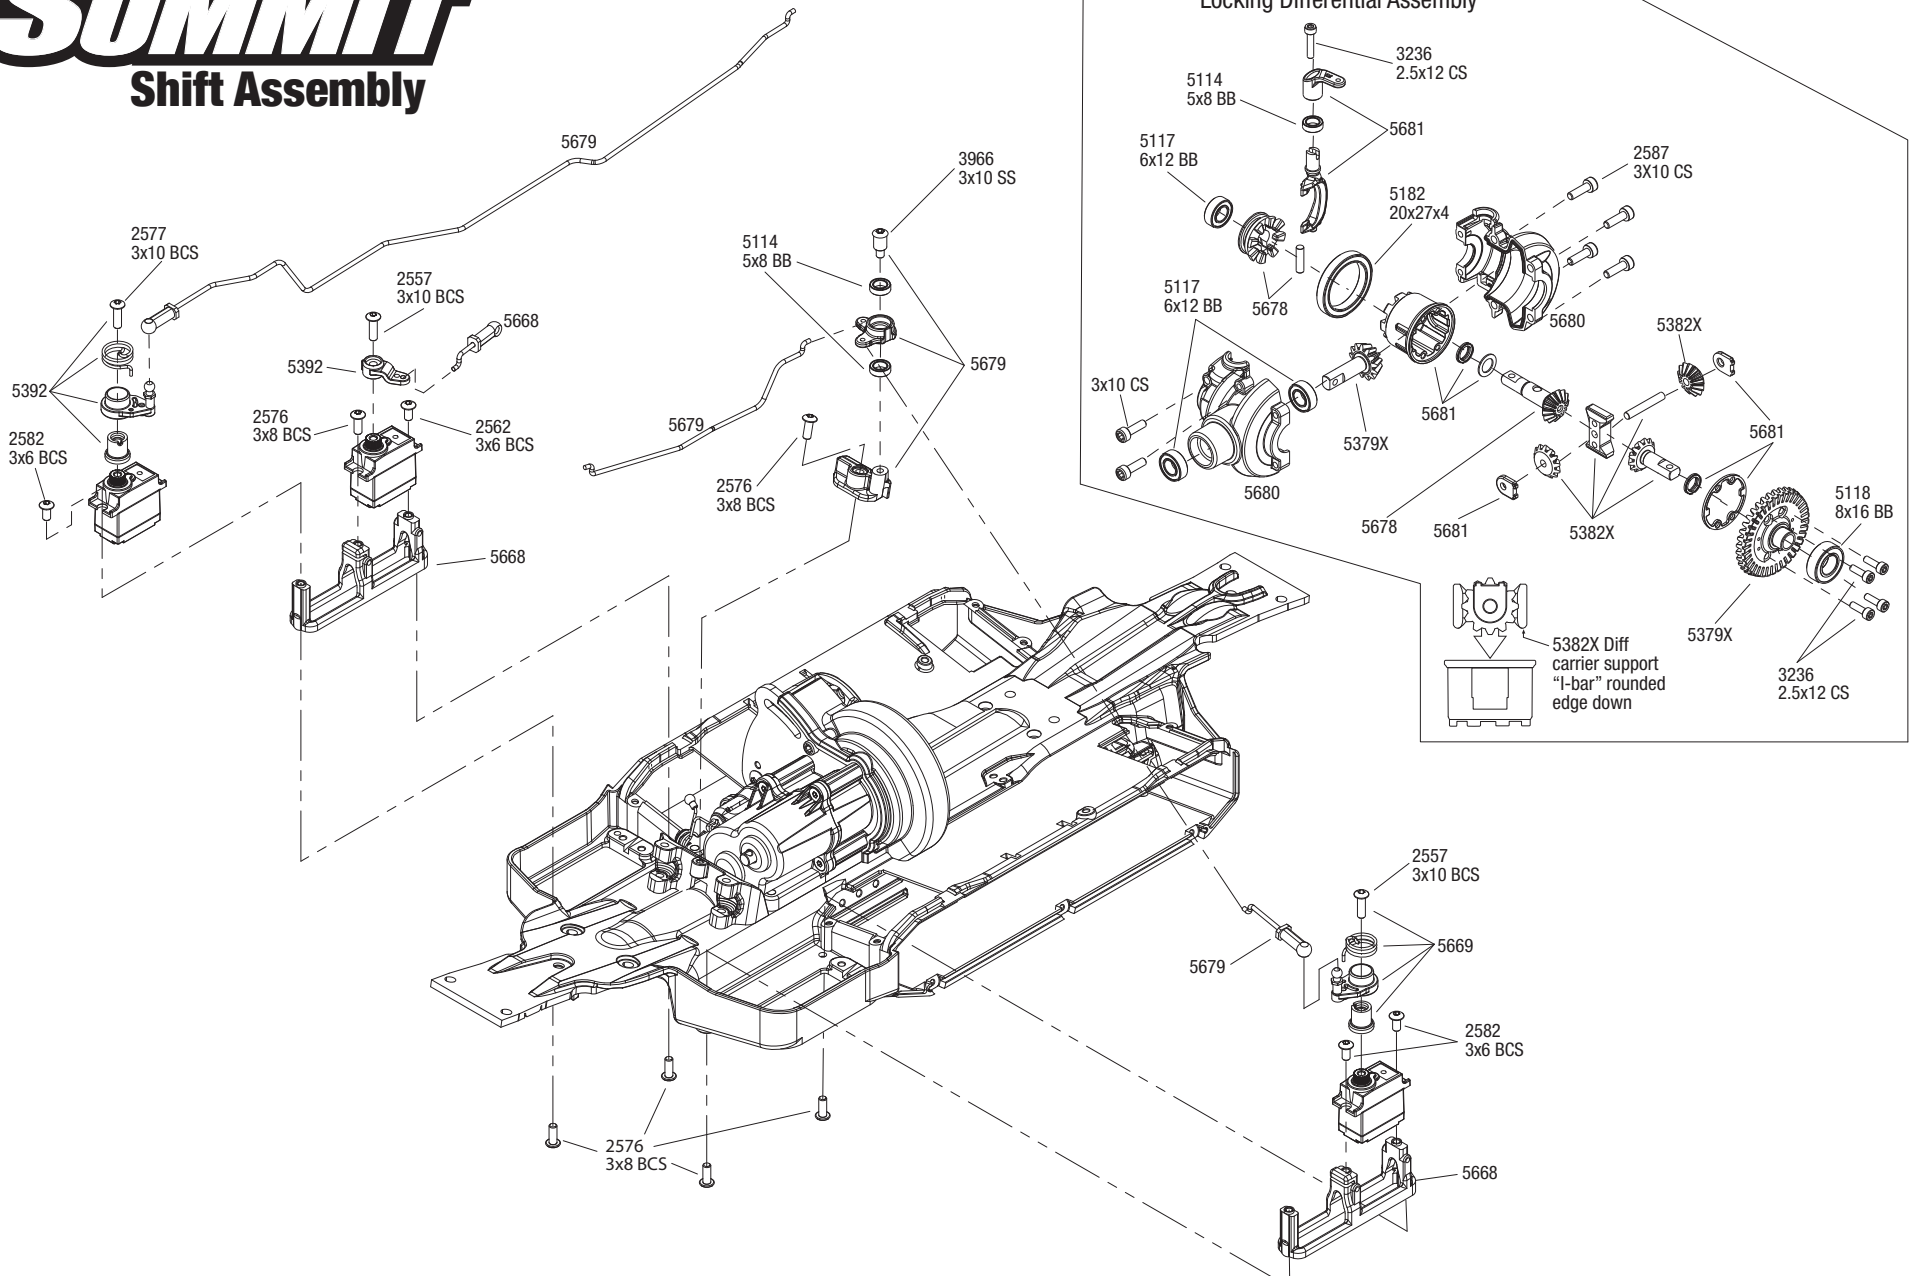

TRAXXAS SUMMIT™

Front Assembly

TRAXXAS SUMMIT™ Rear Assembly

*included with beadlock rings (#5665,5666,5667)

Specifications on this page are subject to change without notice. Some parts listed are optional accessories. Every attempt has been made to ensure the accuracy of this drawing however Traxxas cannot be held responsible for typographical or other errors.

TRAXXAS SUMMIT™ Transmission Assembly

TRAXXAS SUMMIT

Shift Assembly

Exocage and Body

Exocage Assembly

Summit Body Assembly (view from bottom)