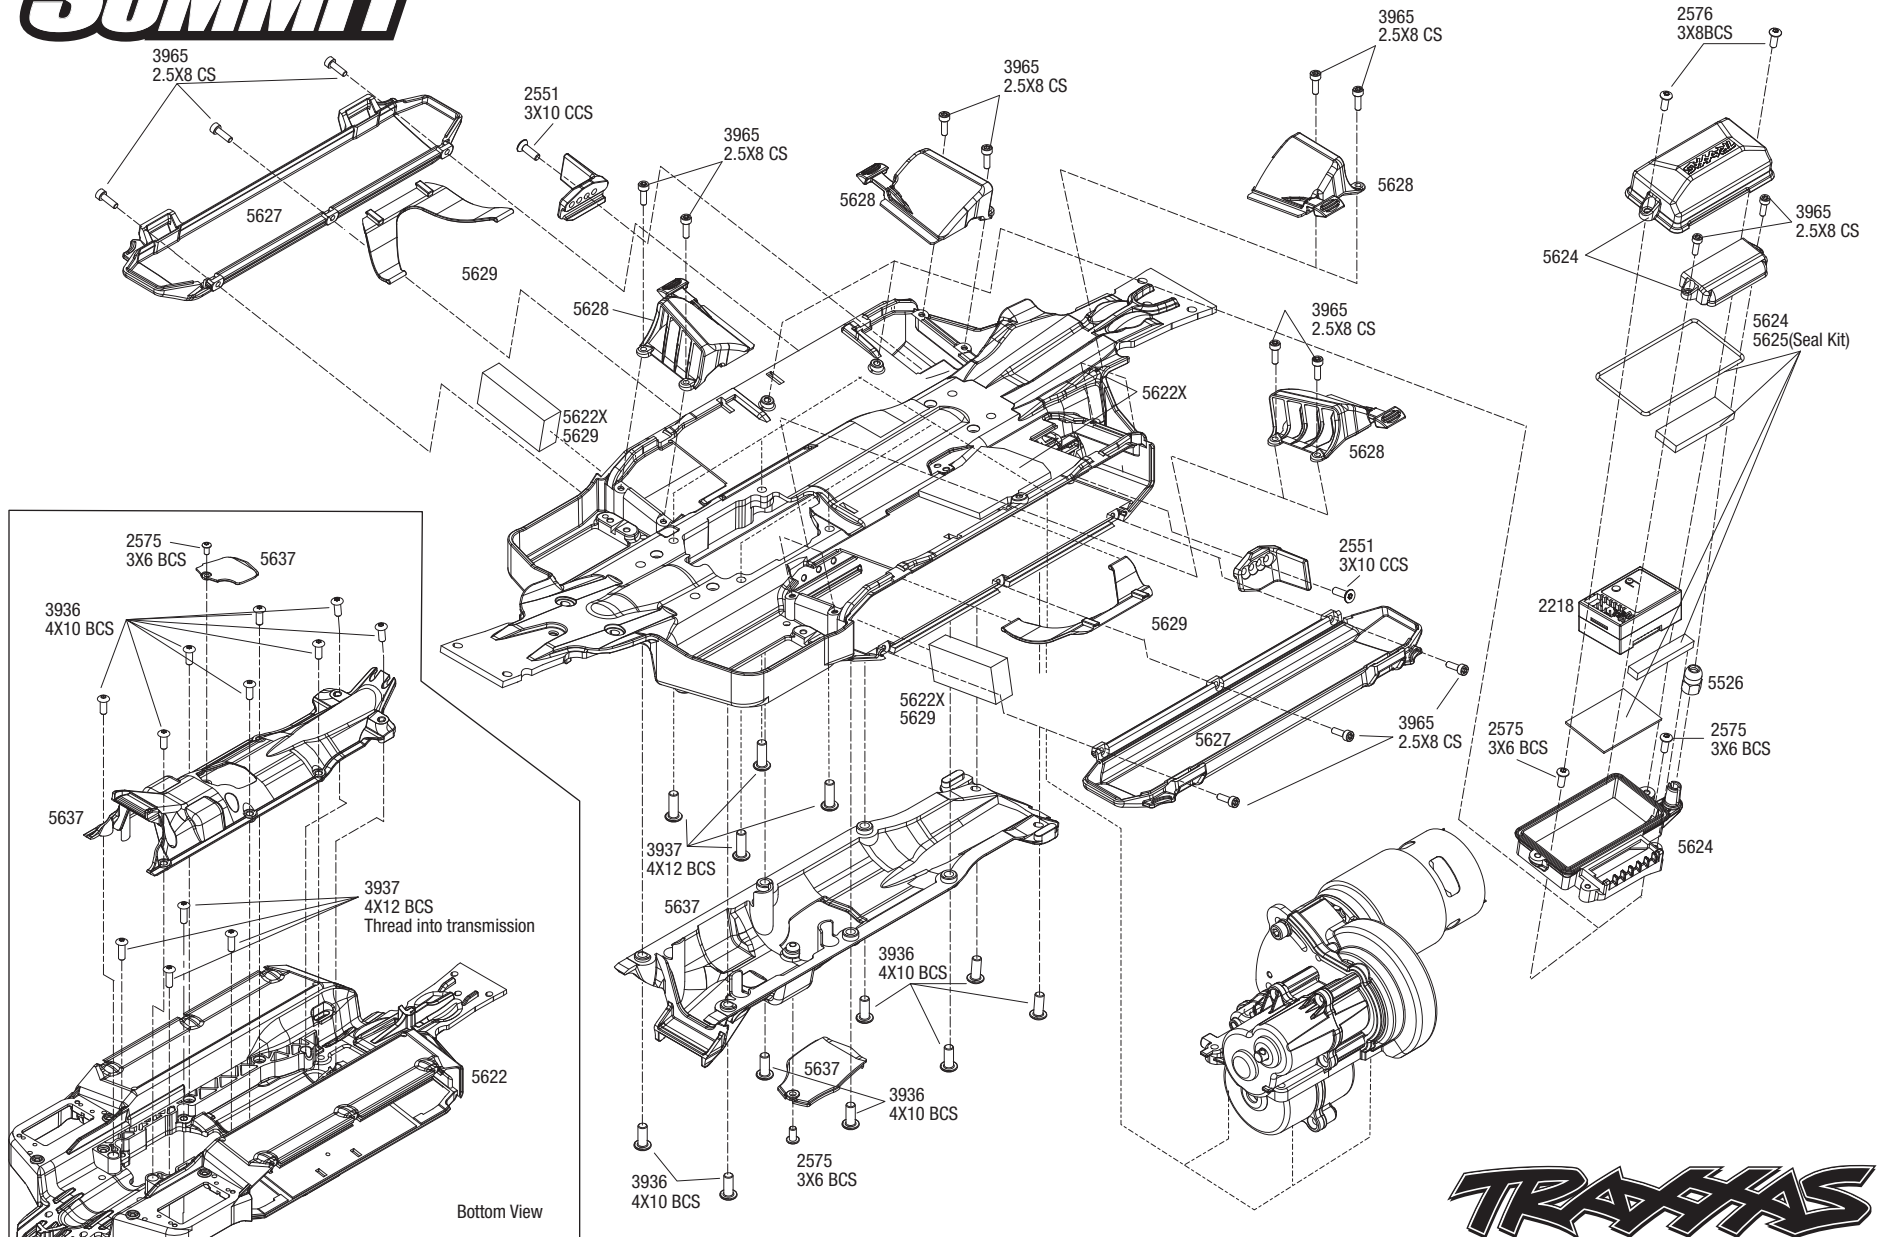

TRAXXAS SUMMIT™

Front Assembly

TRAXXAS SUMMIT™ Rear Assembly

*included with beadlock rings (#5665,5666,5667)

Specifications on this page are subject to change without notice. Some parts listed are optional accessories. Every attempt has been made to ensure the accuracy of this drawing however Traxxas cannot be held responsible for typographical or other errors.

TRAXXAS SUMMIT™ Transmission Assembly

TRAXXAS SUMMIT

Shift Assembly

Exocage and Body

Exocage Assembly

Summit Body Assembly (view from bottom)