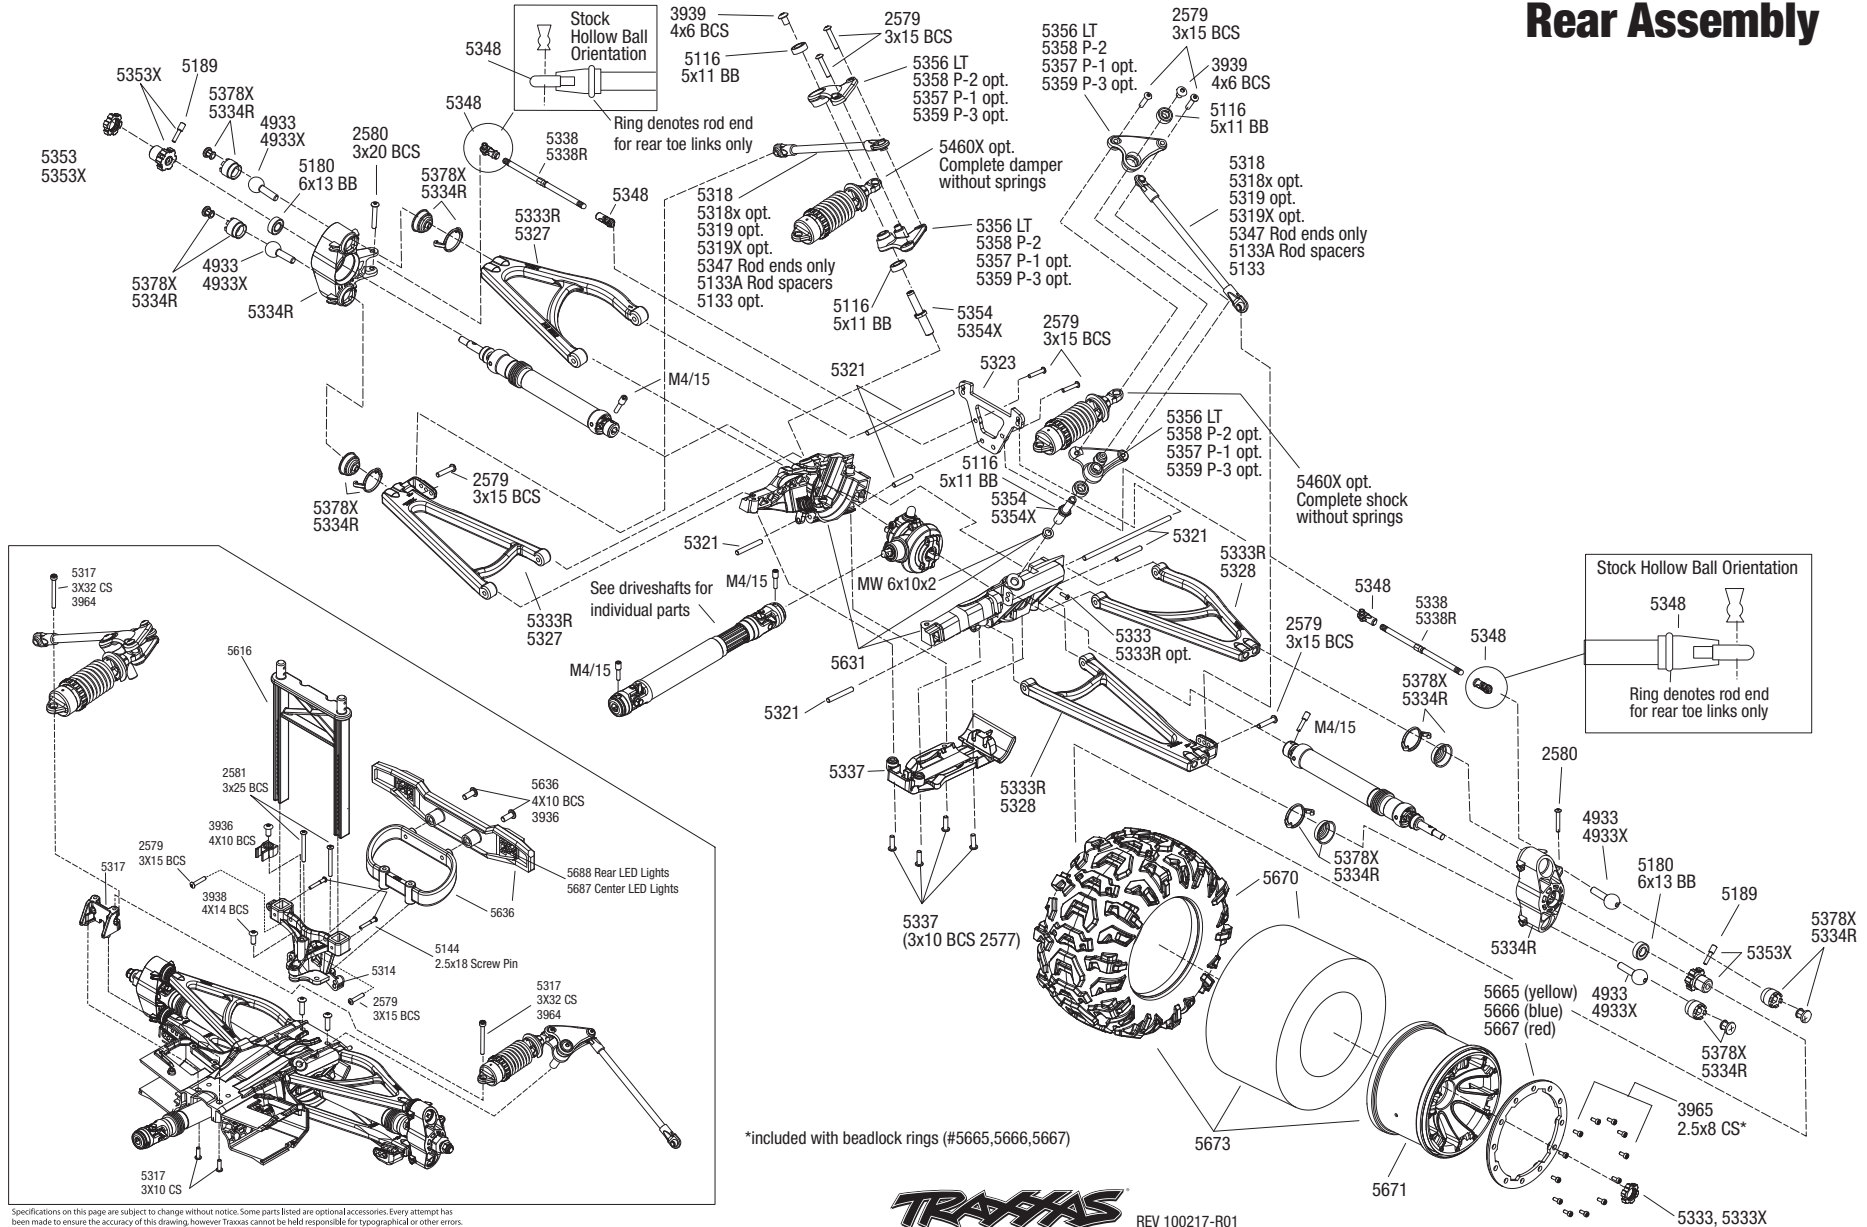

TRAXXAS SUMMIT™ Rear Assembly

*included with beadlock rings (#5665,5666,5667)