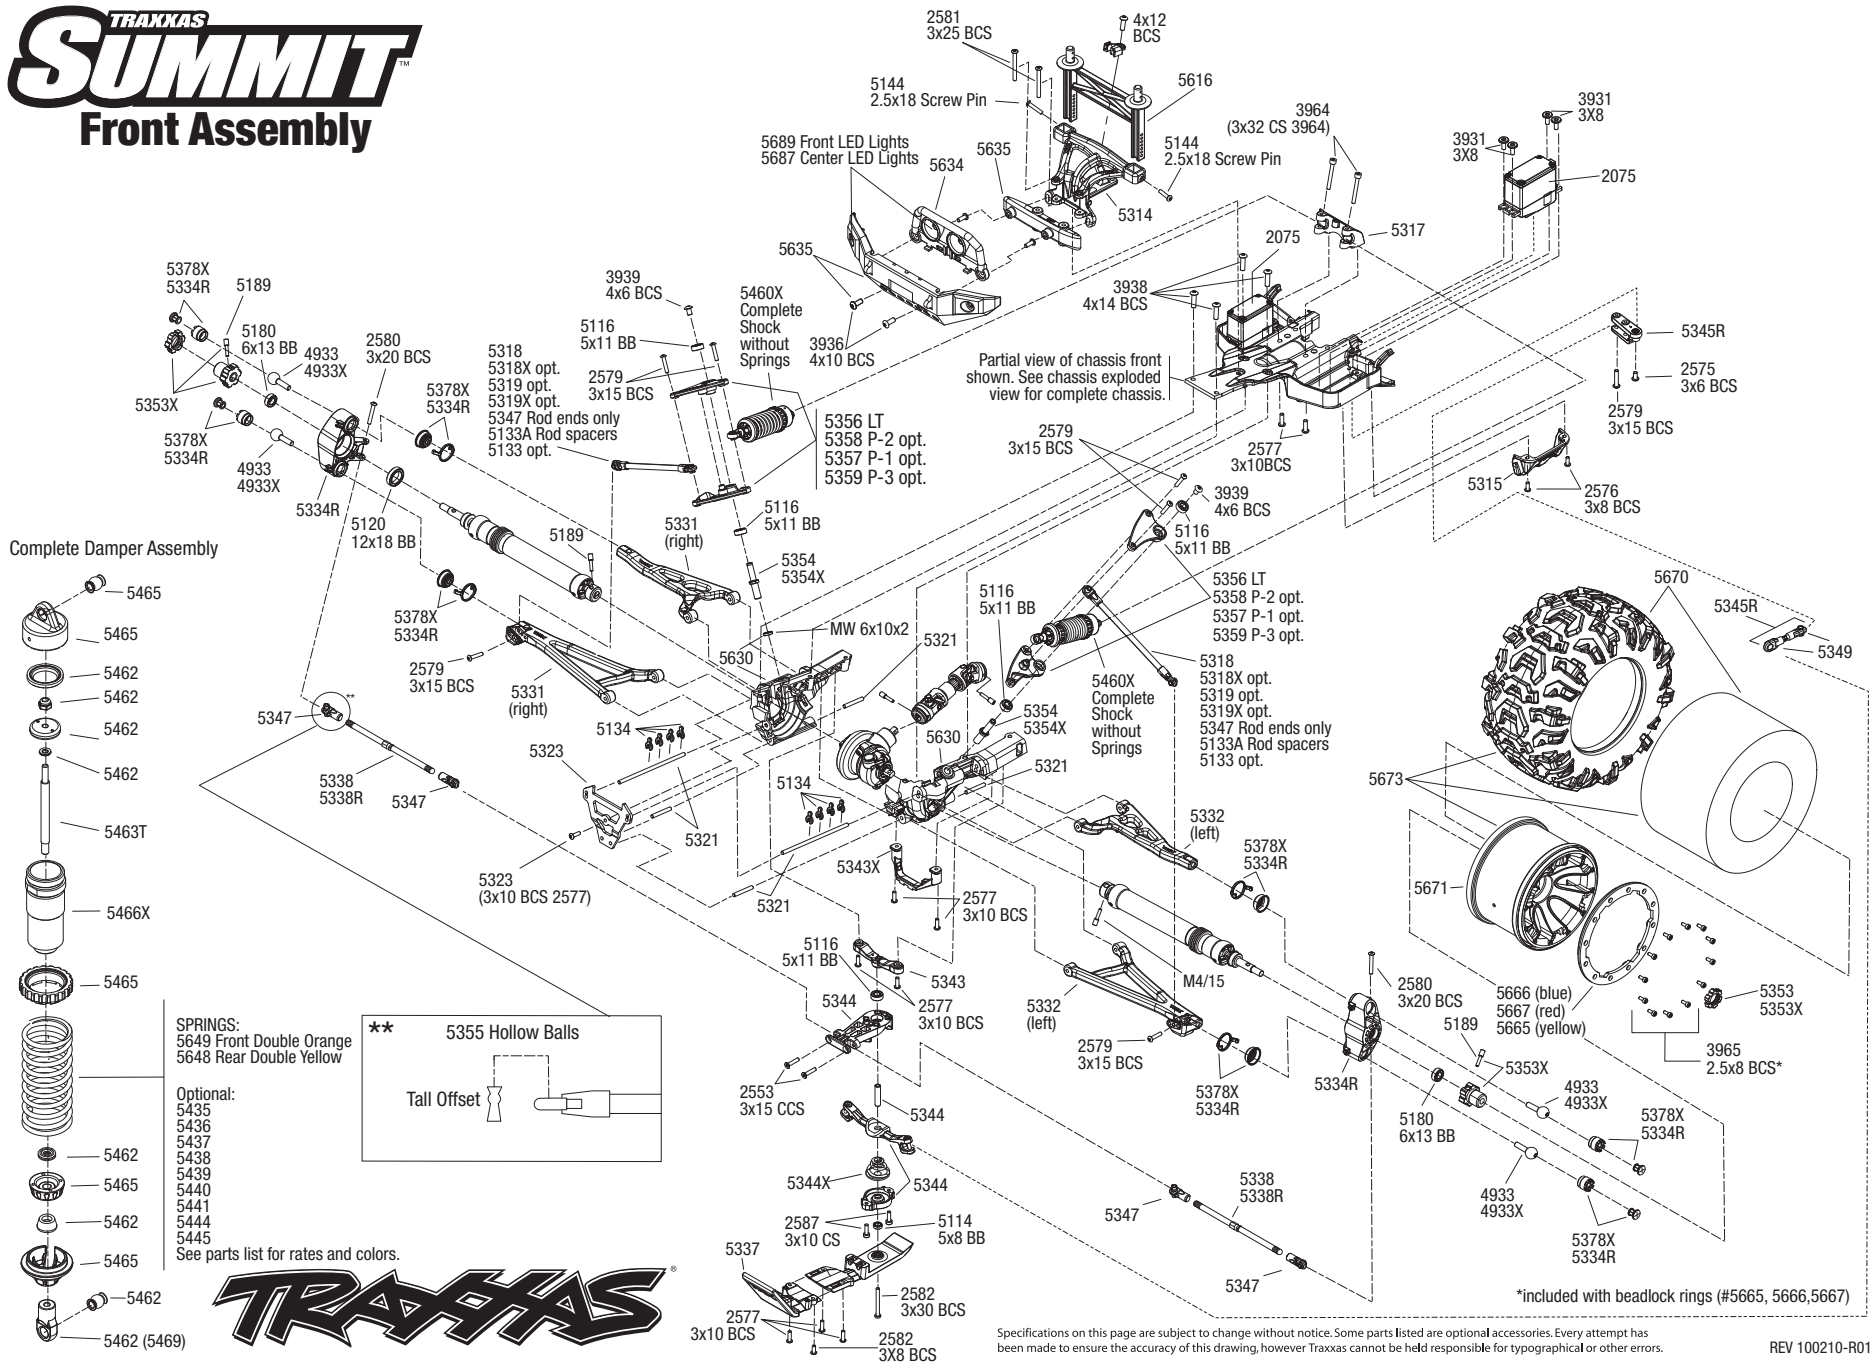

TRAXXAS SUMMIT™

Front Assembly

TRAXXAS SUMMIT™ Rear Assembly

*included with beadlock rings (#5665,5666,5667)

Specifications on this page are subject to change without notice. Some parts listed are optional accessories. Every attempt has been made to ensure the accuracy of this drawing however Traxxas cannot be held responsible for typographical or other errors.

TRAXXAS SUMMIT™ Transmission Assembly

TRAXXAS SUMMIT

Shift Assembly

Exocage and Body

Exocage Assembly

Summit Body Assembly (view from bottom)