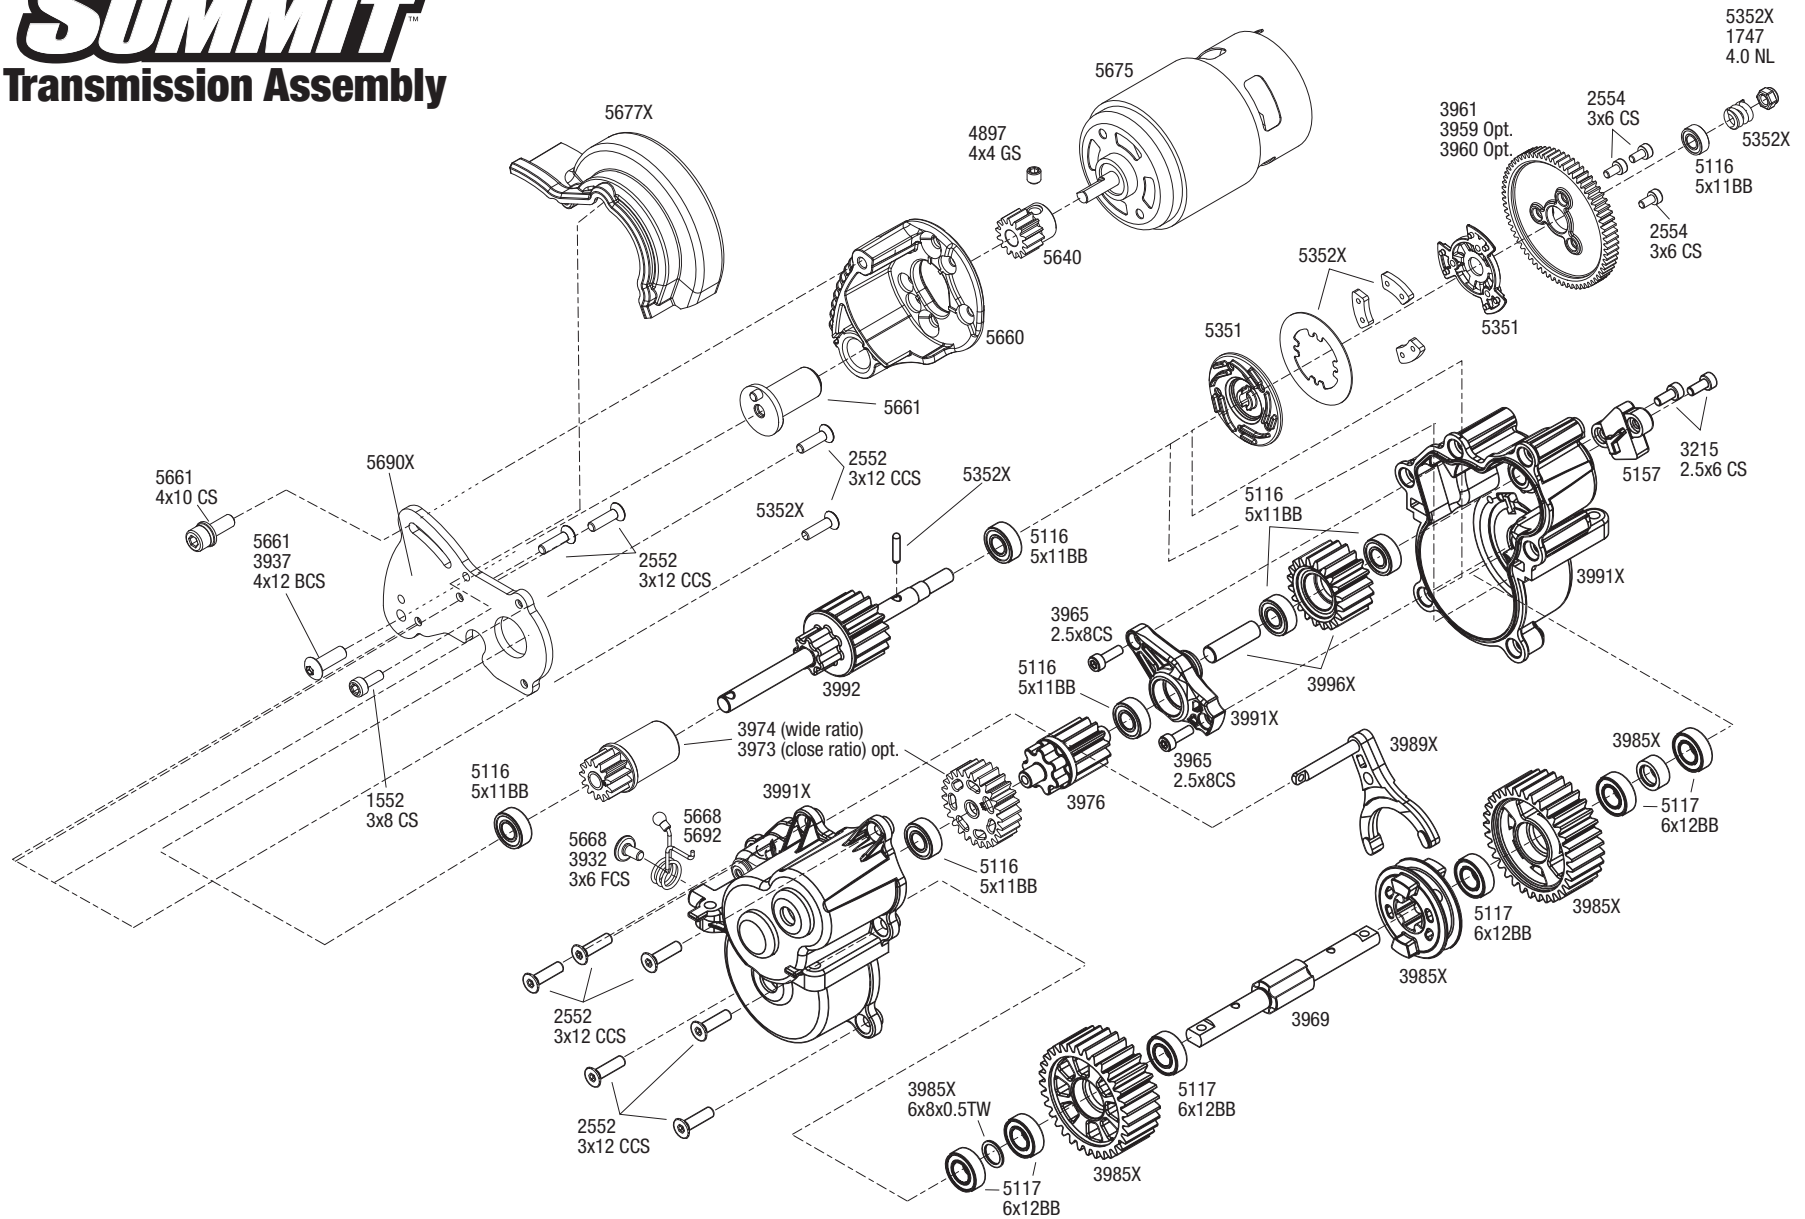

TRAXXAS SUMMIT™

Front Assembly

TRAXXAS SUMMIT™ Rear Assembly

*included with beadlock rings (#5665,5666,5667)

Specifications on this page are subject to change without notice. Some parts listed are optional accessories. Every attempt has been made to ensure the accuracy of this drawing however Traxxas cannot be held responsible for typographical or other errors.

TRAXXAS SUMMIT™ Transmission Assembly

TRAXXAS SUMMIT

Shift Assembly

Exocage and Body

Exocage Assembly

Summit Body Assembly (view from bottom)