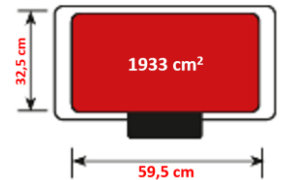

## XXL

### Table Grill, brushed stainless steel-black

- **Wattage: approx. 2200 W**
- **Capacity: approx. 1933 cm<sup>2</sup>**
- **high-quality non-stick XXL coated plate, surface approx. 1933 cm<sup>2</sup>**
- **removable cord with variable thermostat and pilot light**
- **stainless steel front panel**
- **fat collection tray**
- **suitable for Japanese „Teppan Yaki“**
- **measurements of the grill plate: approx. 59.5 x 34.5 cm**
- **display carton, PU 2 pcs.**
- **EAN 4008146012495**