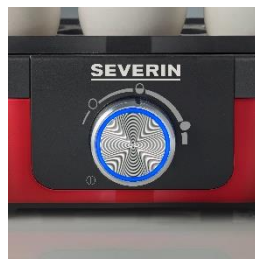

WITH COOKING TIME CONTROL AND POACHER INSERT.

EK 3168 Egg cooker with cooking time control

- **High-quality stainless steel design in red-metallic for up to 6 eggs (S-XL)** suitable for breakfast series KA 4817, WK 3417, AT 2217 including measuring cup with egg piercer
- **Additional poacher insert for two perfectly poached/steamed eggs** also suitable for cooking vegetables such as broccoli
- **Adjustable degree of hardness with electronic cooking time control and buzzer at the end of cooking time**
- **100% BPA-free for a healthy and safe pleasure**
- **Foldable and transparent hood for easy operation and cleaning**

Product details

High-quality stainless steel design for up to 6 eggs (S-XL).

Adjustable degree of hardness with electronic cooking time control and buzzer at the end of cooking time.

Including measuring cup with egg piercer

100% BPA-free for a healthy and safe pleasure.

Foldable and transparent hood for easy operation and cleaning.

Additional poacher insert for two perfectly poached/steamed eggs.

Important data in overview

Wattage	approx. 420 W
Capacity	6 eggs
Colour Material	stainless-steel / red-metallic / black
Features	-
Cable length	70 cm
Net weight of the product	0.7 kg
Gross weight incl. packaging	1.0 kg
Measurement incl. packaging	25.5 x 18.5 x 15.5 cm
Measurement of the product	19 x 15 x 13.6 cm
PU	6
GTIN-Code	4008146036774