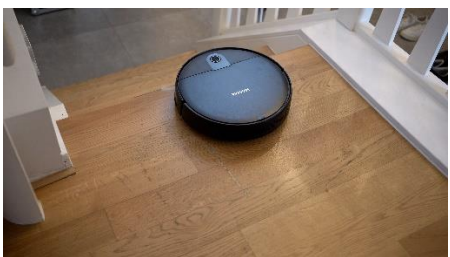

MORE TIME FOR THE GOOD THINGS – THE LITTLE EVERYDAY HERO!

RB 7026 - Robot vacuum cleaner with remote control

- **More time for the finer things in everyday life**
thorough cleaning of carpets and hard floors thanks to high suction power of 2.200 Pa.
- **Intelligent and thorough cleaning system**
variable suction levels and various automatic programmes effortlessly remove dirt and dust throughout the house.
- **BOOST - Function for clean carpets**
ensures deep cleanliness even on carpets.
- **Long battery life and great care**
cleans for 90 minutes without interrupting charging and is gentle on furniture and obstacles thanks to sensor technology.
- **Always ready for use!**
thanks to adjustable weekly scheduling and automatic return to the charging station.

REMOTE CONTROL

BOOST FUNCTION

90 MIN RUN TIME

AUTO PROGRAMS

Details

More time for beautiful things
always clean carpets and hard floors thanks to high suction power of 2.200 Pa.

Intelligent cleaning
variable suction levels and various automatic programmes remove dirt and dust throughout the house.

Boost function for clean carpets
ensures deep cleanliness even on carpets.

Long battery life for large areas
2.600 mAh Li-Ion battery provides runtimes of up to 90 minutes.

Always ready for use
thanks to adjustable weekly scheduling and automatic return to the charging station.

Very quiet at work
the long-life digital motor ensures a pleasant working environment below 65 dB.

Perfect for sensitive furnitures
thanks to the sensor technology the robot protects sensitive furniture and detects obstacles such as stairs and edges.