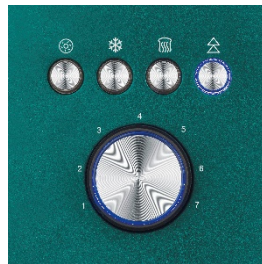

**PERFECTLY SUITABLE FOR XXL-TOASTS.
WITH PRACTICAL BAGEL FUNCTION.**

AT 9266 Toaster with bagel function

- **Exclusive colour edition:** matt green (fully stainless steel housing)
- **Large roasting chambers and integrated bread roll attachment**
ideal for 2 XXL toast slices, bread slices, rolls or bagels
- **Integrated bagel function**
enables one-sided and energy-saving toasting.
- **High-quality housing in full stainless steel design**
including warm up, defroster and release button.
- **Even browning thanks to integrated bread-slice centring**
and 7 variably adjustable tanning levels.

Product details

Integrated bagel function
allows one-sided and energy-saving
toasting.

**Including warm-up, defroster
and release button.**

**Integrated bread roll roasting
attachment**
for easy preparation of rolls.

Removable crumb tray
for easy cleaning,
with "push-to-open" function.

Important datas in overview

Wattage	800 W
Colour / Material	Stainless-steel / matt-green / black
Further features	- electronic browning control with temperature sensor - automatic switch-off in case of bread jam
Auto Cut Off	yes
Net Weight of the product	1,5 kg
Gross weight incl. packaging	1,91 kg
Measurement incl. packaging	35 x 22,5 x 21,5 cm
Measurement of the product	28 x 18 x 20 cm
PU	4
GTIN-Code	4008146039584