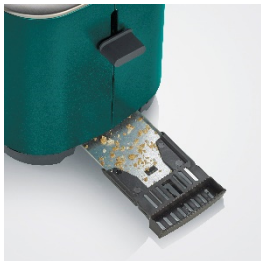

**PERFECTLY SUITABLE FOR XXL-TOASTS.
WITH PRACTICAL BAGEL FUNCTION.**

AT 9266 Toaster with bagel function

- **Exclusive colour edition:** matt green (fully stainless steel housing)
- **Large roasting chambers and integrated bread roll attachment**
ideal for 2 XXL toast slices, bread slices, rolls or bagels
- **Integrated bagel function**
enables one-sided and energy-saving toasting.
- **High-quality housing in full stainless steel design**
including warm up, defroster and release button.
- **Even browning thanks to integrated bread-slice centring**
and 7 variably adjustable tanning levels.

Product details

Integrated bagel function
allows one-sided and energy-saving
toasting.

**Including warm-up, defroster
and release button.**

**Integrated bread roll roasting
attachment**
for easy preparation of rolls.

Removable crumb tray
for easy cleaning,
with "push-to-open" function.

Important datas in overview

Wattage	800 W
Colour / Material	Stainless-steel / matt-green / black
Further features	- electronic browning control with temperature sensor - automatic switch-off in case of bread jam
Auto Cut Off	yes
Net Weight of the product	1,5 kg
Gross weight incl. packaging	1,91 kg
Measurement incl. packaging	35 x 22,5 x 21,5 cm
Measurement of the product	28 x 18 x 20 cm
PU	4
GTIN-Code	4008146039584