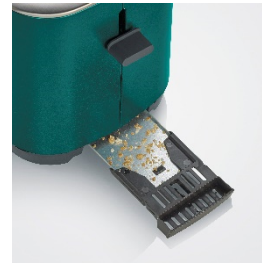

**PERFECTLY SUITABLE FOR 4 XXL-TOASTS.
WITH PRACTICAL BAGEL FUNCTION.**

AT 9267 Long-slot toaster with bagel function

- **Exclusive colour edition:** matt green (fully stainless steel housing)
- **Large roasting chambers and integrated bread roll attachment**
ideal for 4 XXL toast slices, bread slices, rolls or bagels
- **Integrated bagel function**
enables one-sided and energy-saving toasting.
- **High-quality housing in full stainless steel design**
including warm up, defroster and release button.
- **Even browning thanks to integrated bread-slice centring**
and 7 variably adjustable tanning levels.

Product details

Integrated bread roll roasting attachment
for easy preparation of rolls.

Integrated bagel function
allows one-sided and energy-saving toasting.

Removable crumb tray
for easy cleaning,
with "push-to-open" function.

**Including warm-up, defroster
and release button.**

Important datas in overview

Wattage	1.400 W
Colour / Material	Stainless-steel / matt-green / black
Further features	- electronic browning control with temperature sensor - automatic switch-off in case of bread jam
Auto Cut Off	yes
Net Weight of the product	2,1 kg
Gross weight incl. packaging	2,68 kg
Measurement incl. packaging	46 x 23 x 22,5 cm
Measurement of the product	44 x 20 x 20 cm
PU	4
GTIN-Code	4008146039607