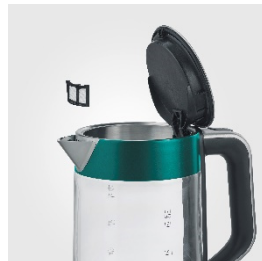

**ELEGANT, 100% BPA-FREE
AND HOT IN SECONDS.**

WK 9268 Glass kettle

- **Exclusive colour edition:** matt green (housing made of stainless steel and glass)
- **100% BPA-free for natural and perfectly healthy food enjoyment**
- **Superior design with extra large filling volume of 1.7 l**
- **comfortable handling, equally suited for right and left-handed persons**
- **folding lid with XXL opening for easy cleaning of the interior**

Product details

Boiling water in a short time thanks to 2.200 W.

High quality stainless steel – glass housing with 360° Central Cordless System. Easy to operate for right and left-handers.

Pleasant and comfortable one hand operation.

Easy cleaning due to stainless steel bottom and concealed heating element.

Removable and washable scale filter.

Important data in overview

Wattage	2.200 W
Capacity	1.7 l
Colour / Material	Stainless-steel / matt-green / glass / black
Specifics	<ul style="list-style-type: none"> - stainless steel bottom and concealed heating element - non skid rubber feet - on/off switch with pilot light
Cable length, storage	70 cm, yes
Overheating protection	yes
Steam stop protection	yes
Automatic switch off	yes
Net weight of the product	1.3 kg
Gross weight incl. packaging	1.5 kg
Measurement incl. packaging	23.4 x 20.4 x 25.5 cm
Measurement of the product	24 x 14 x 24.5 cm
PU	4
GTIN-Code	4008146039621