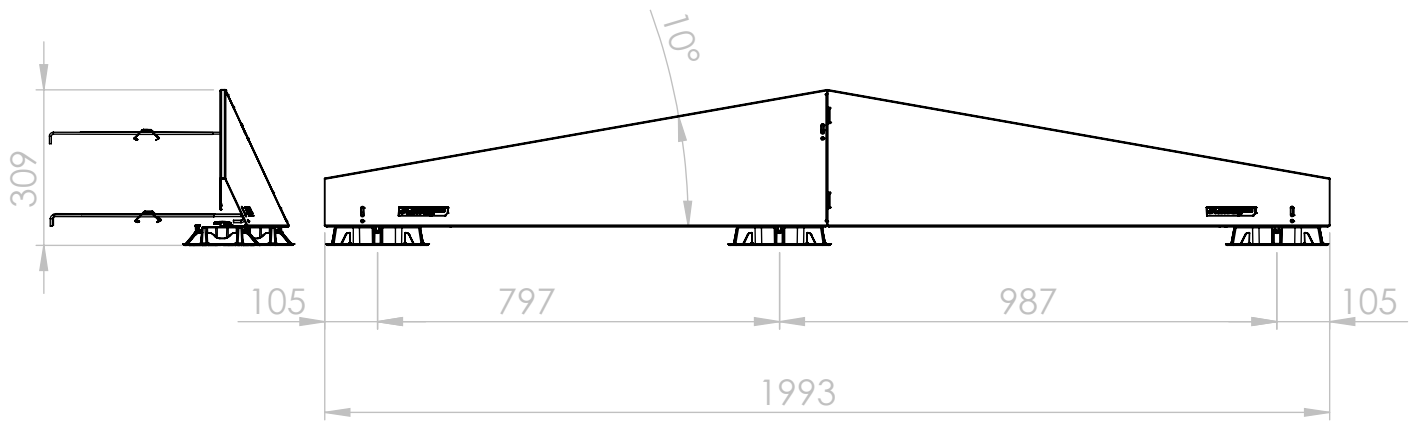

COMMERCIAL DRAWING

100-9122
FlatFix Wave
Connector Pin

100-9103
FlatFix Wave
Wind Deflector Set
(Wind deflector A + B)

100-9120
FlatFix Wave
Base Plate

ESDEC
INNOVATIVE MOUNTING SYSTEMS
ESDEC BV
Londenstraat 16
7418 EE Deventer
The Netherlands

PRODUCT LINE: FlatFix Wave		NO: 901758	
TITLE: FlatFix Wave Wind Deflector Kit			
ARTICLE NO: 100-9103		Units: mm	
Drawn:	Date: 04-05-2021	Name: MG	Scale: 1:15
Checked:	06-05-2021	MR	Size: A4
Last mod.:	06-05-2021	MG	

MATERIAL: S250 Magnelis Z310	
COLOR INFORMATION: Steel Magnelis	
DRAWING STATUS: Released	Revision 01

DISCLAIMER
NO RIGHTS CAN BE DERIVED FROM THE
INFORMATION PROVIDED BY THIS DOCUMENT.