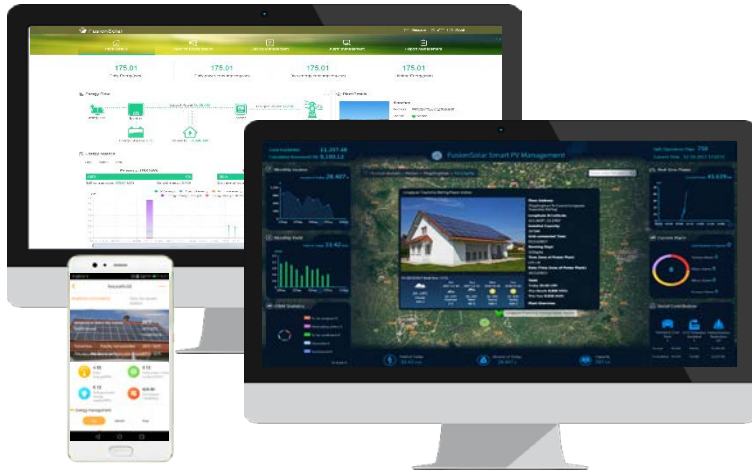

# FusionSolar Smart PV Management System

## Simple & Swift

- Simple commissioning by APP
- Auto-detection of system equipment
- Registering your plant by scanning any device

## Convenient & Reliable

- Energy flow illustration
- Real-time data at anytime from anywhere
- Performance data back-up