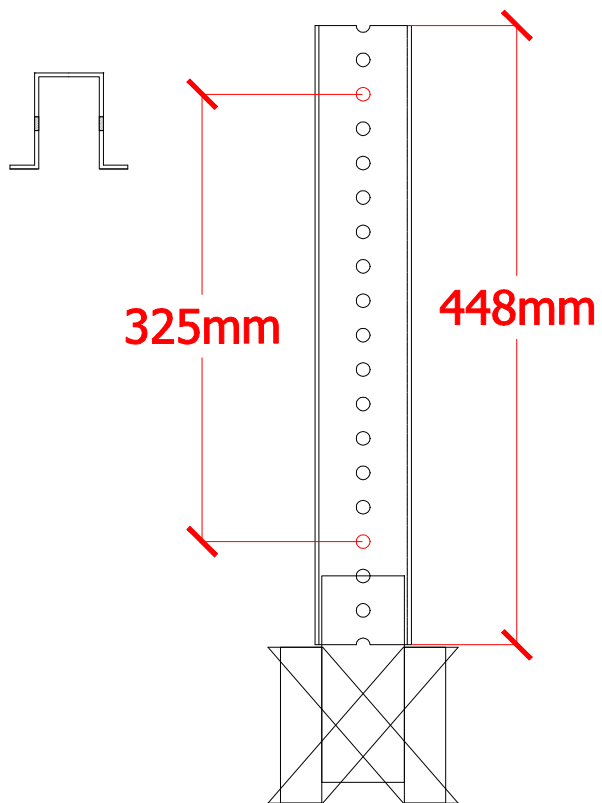

Adjustable anchor - Omega profile
Section: 70x48x23x3mm
Length: 448mm

Scale: --

	NAME	DATE	
DRAWN	-	---	
 TreeSystem s.r.l. <small>Via Monaro n°22, 35020, Pozzonovo (PD) Tel/fax: +390429773062</small>			TITLE --
			DWG N°: --
<p>This document is property of TreeSystem. The copy and/or divulgation without the authorizations given by TreeSystem s.r.l. is forbidden. Some of this elements are protected by patent; any reproduction will be prosecuted.</p>			