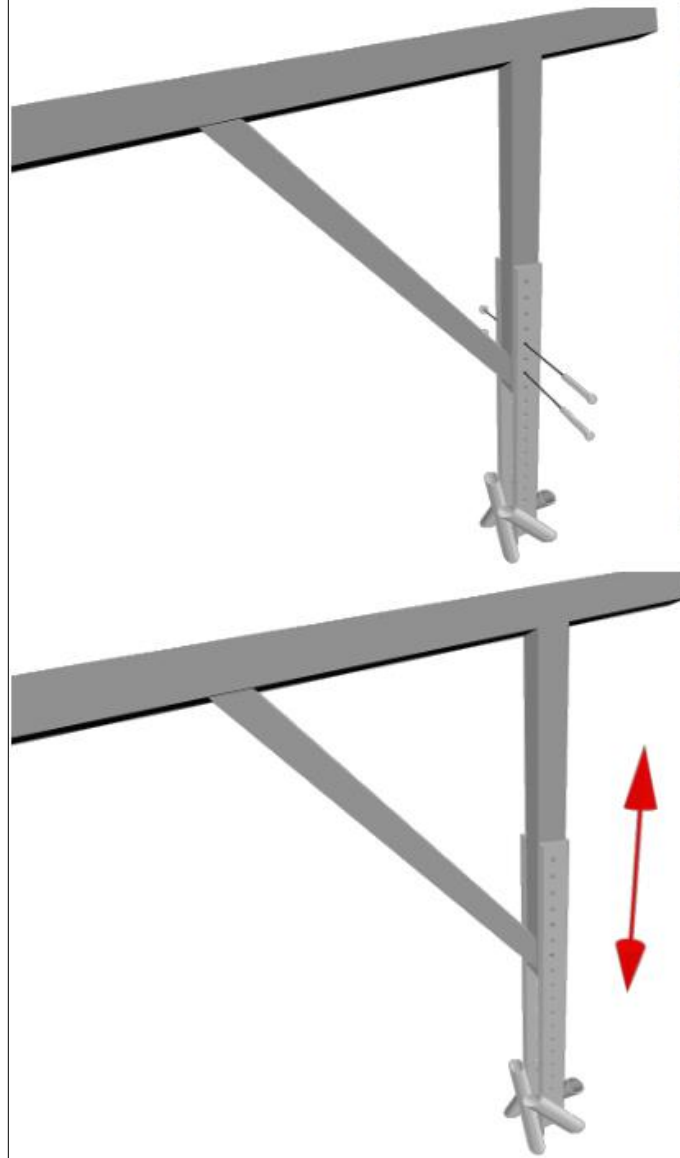

Adjustable anchor - Omega profile
Section: 70x48x23x3mm
Length: 448mm

Scale: --

	NAME	DATE	
DRAWN	-	---	
 TreeSystem s.r.l. <small>Via Monaro n°22, 35020, Pozzonovo (PD) Tel/fax: +390429773062</small>			TITLE --
			DWG N°: --
<p>This document is property of TreeSystem. The copy and/or divulgation without the authorizations given by TreeSystem s.r.l. is forbidden. Some of this elements are protected by patent; any reproduction will be prosecuted.</p>			