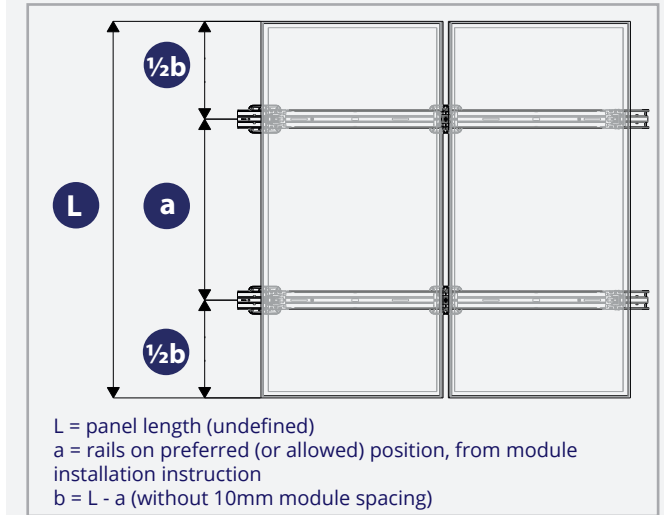

SYSTEM DIMENSIONS OVERVIEW (mm)

ROOF SUPPORT

WINNDEFLECTOR

FIELD

SIDE VIEW

Item.no. 1009100
FlatFix Wave Dual Unit 4P

Material: S250 Magnelis Z310
Mafill PP
Weight: 8,9
Intrastat: 73089098
Barcode: 8719925884627