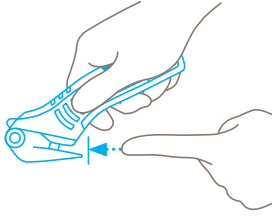

MARTOR SAFETY KNIFE SECUMAX 320

SAFETY TECHNOLOGY

SECUMAX
= maximum safety

Concealed blade

The SECUMAX 320 blade is not an open one, but is hidden from people and goods. This provides you with a maximum degree of safety from cut injuries and from damage to goods.

TECHNICAL FEATURES

Safer blade change
(with magnet)

Abrasion resistant

Very ergonomic

4-cutting edge blade

Cutting depth

Ceramic blade compatible

Tape splitter

Soft grip

For right and left handers

Lanyard hole

Printable for promotional
purposes